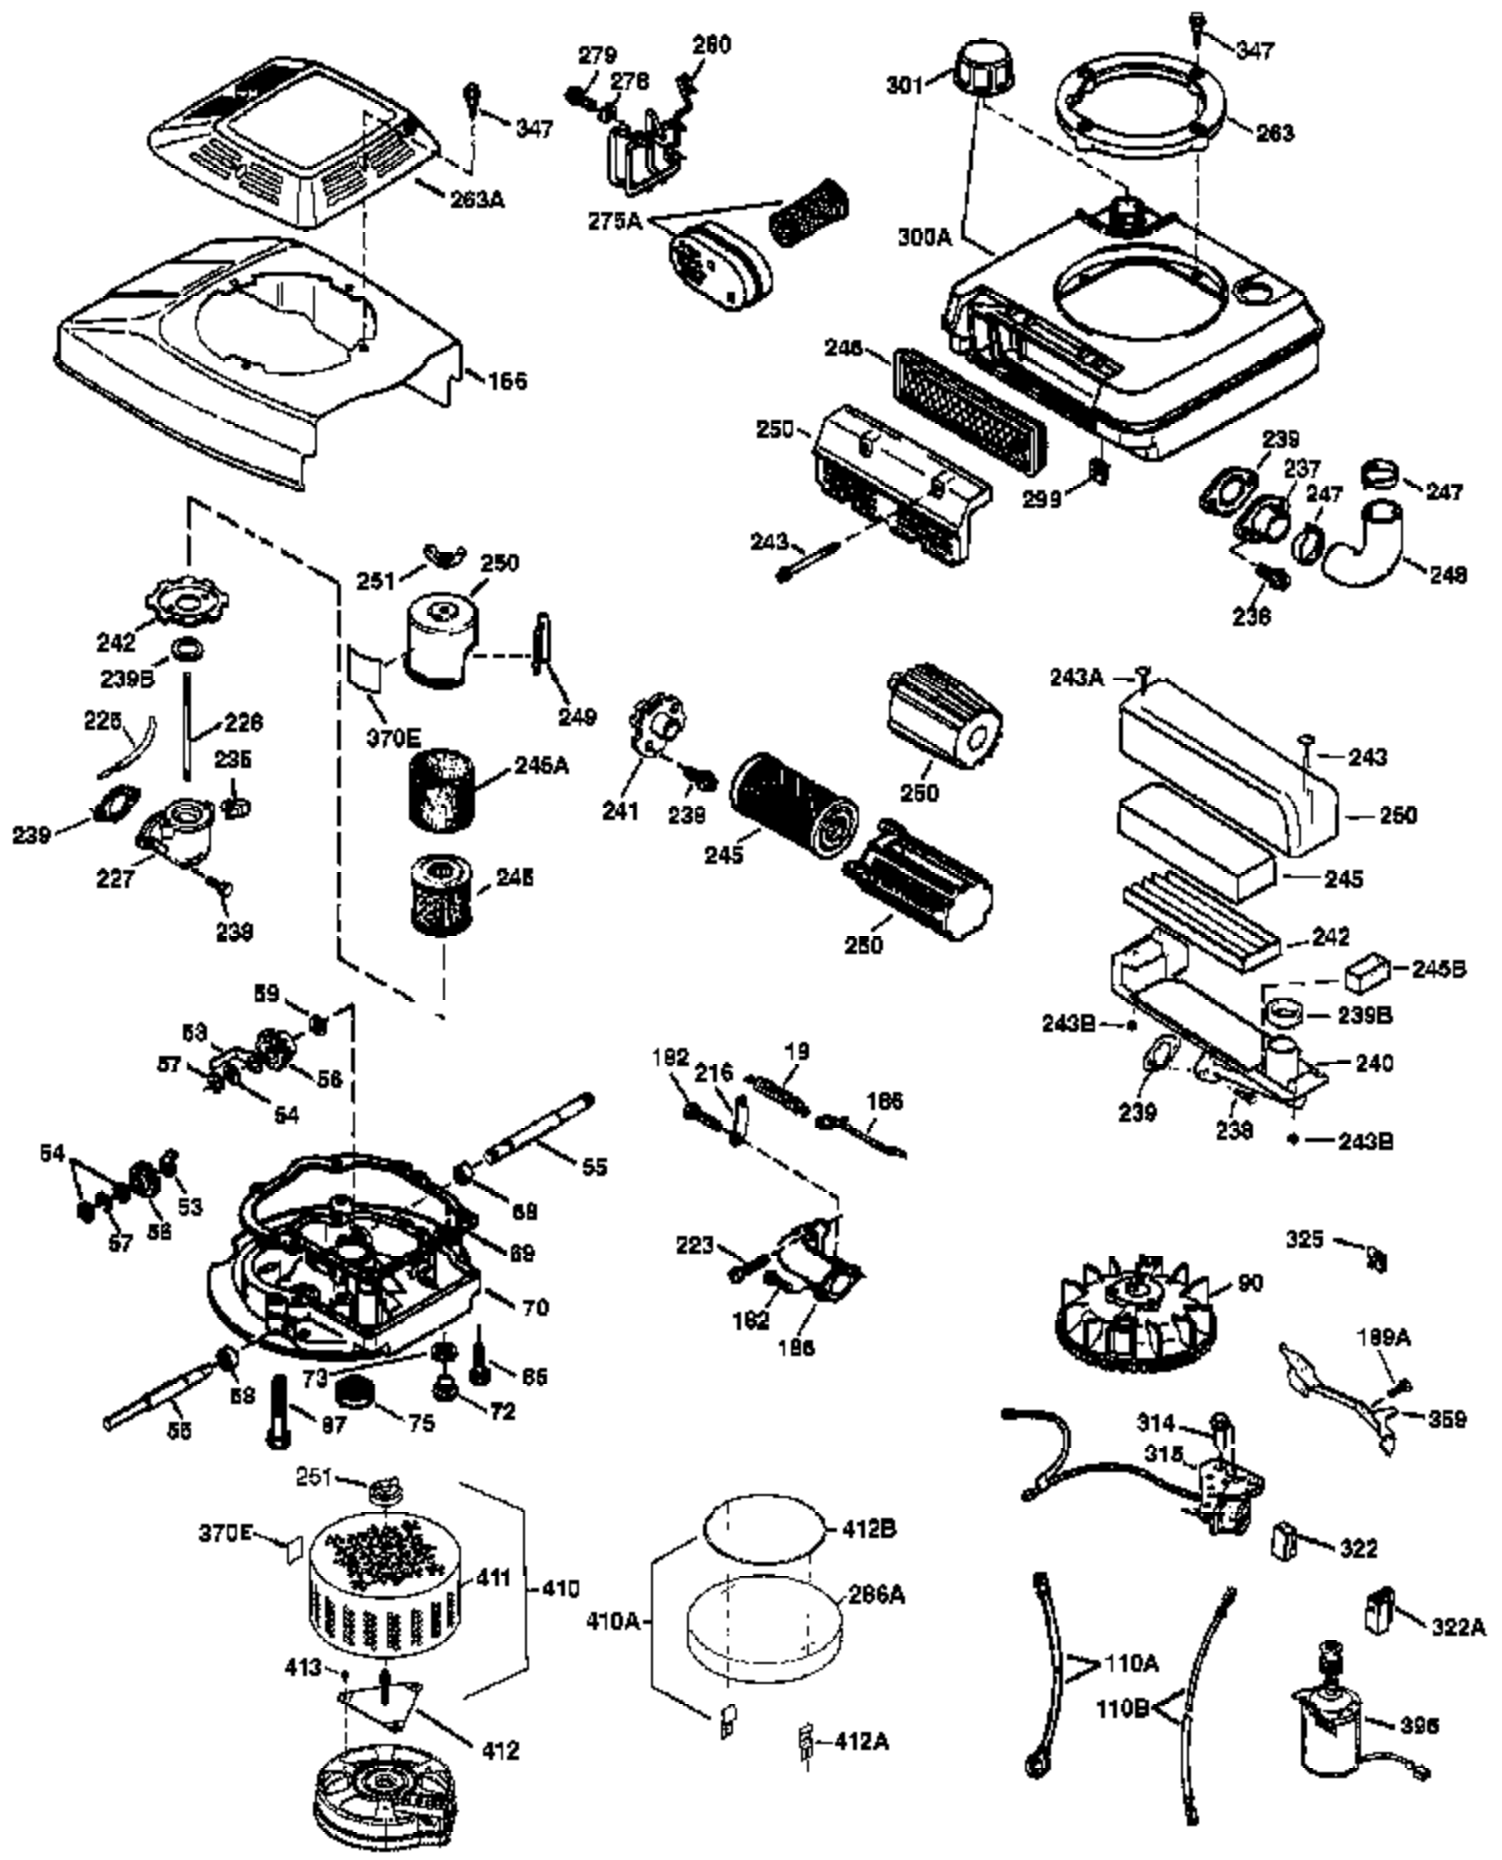

Ref #	Part Number	Qty	Description
400	36481	1	* Gasket Set (Incl. items marked PK i n notes). Incl. Part #s 26756 (1), 27234A (1), 33735 (1), 36832 (1), 34338 (1), 34690A (1), 35261 (1), 36477 (1), 36832 (1)
420	730225	1	SAE 30 4-Cycle Engine Oil (Quart)