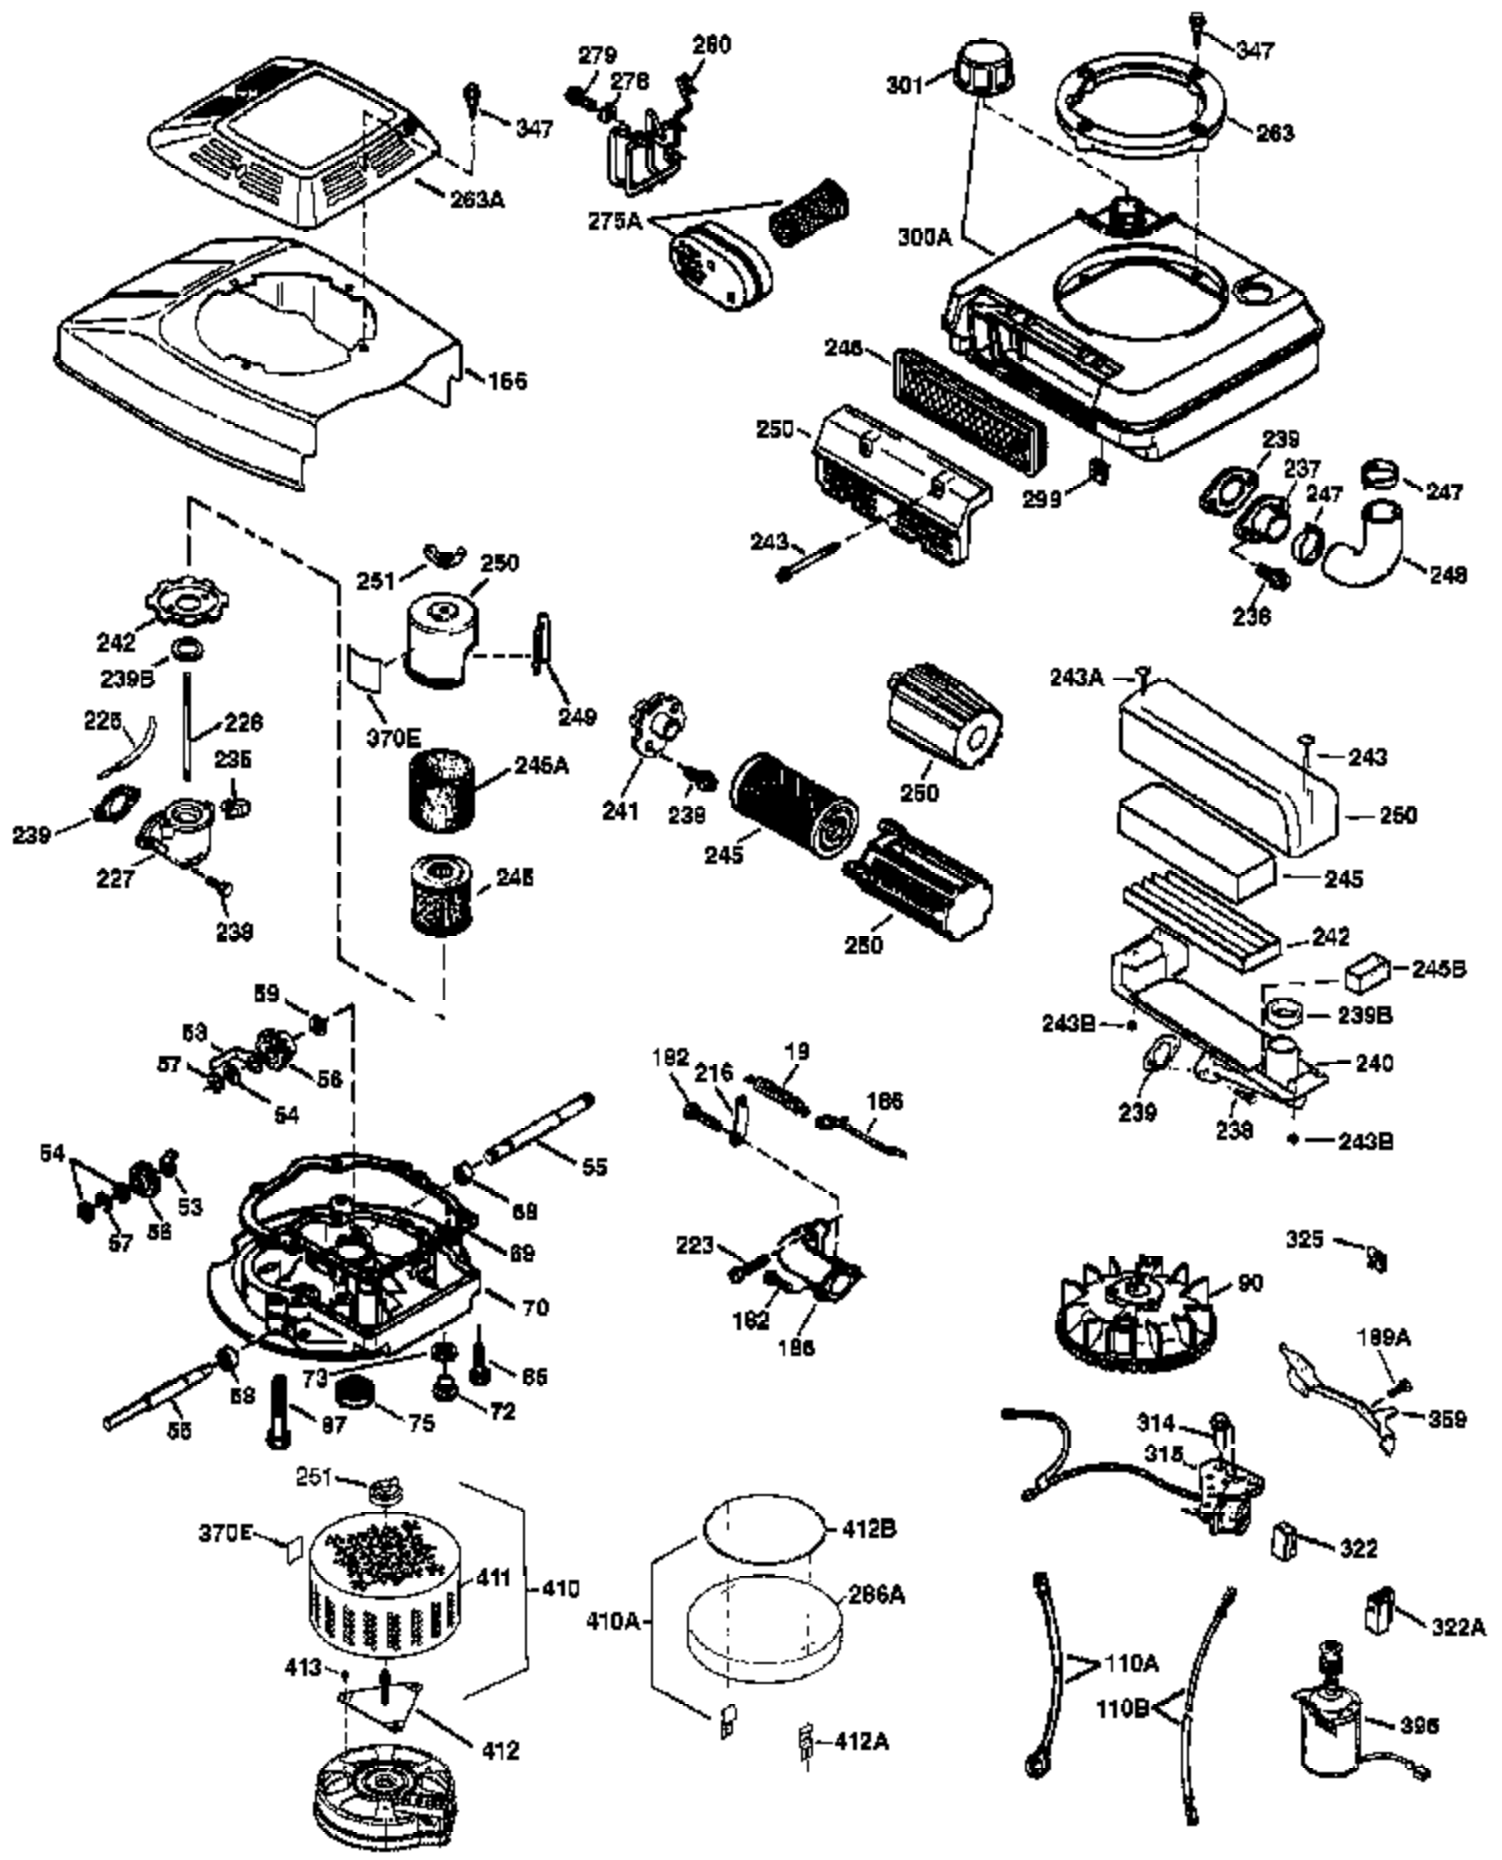

Ref #	Part Number	Qty	Description
400	36481A	1	* Gasket Set (Incl. items marked PK i n notes). Incl. Part #s 26756 (1), 27234A (1), 33735 (1), 34338 (1), 34690A (1), 35261 (1), 36477 (1), 36832 (1), 36996 (1)
420	730225	1	SAE 30 4-Cycle Engine Oil (Quart)