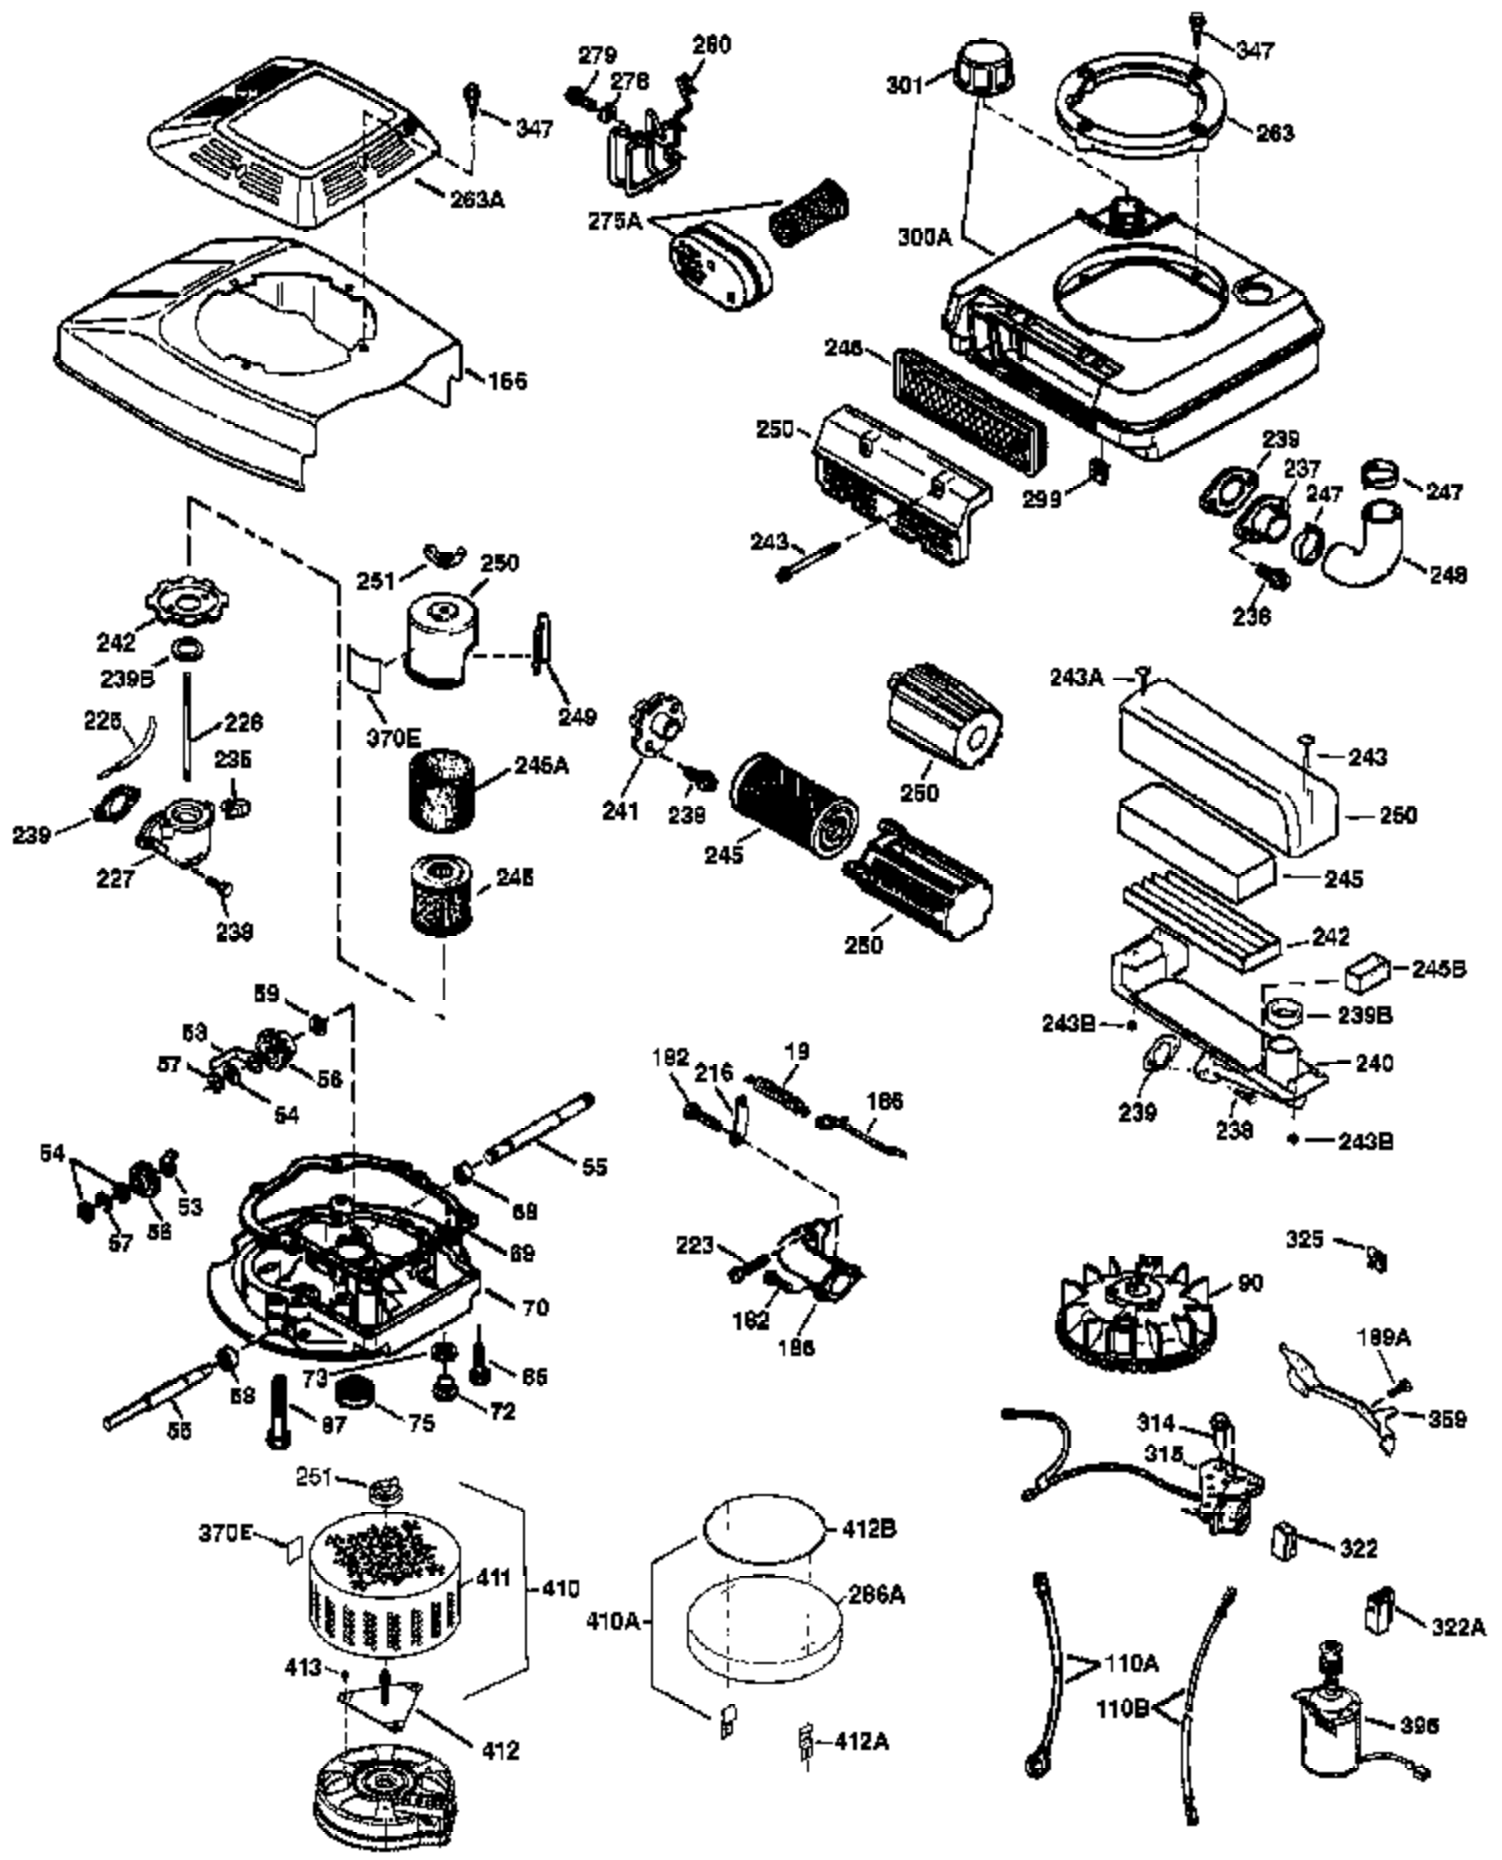

Ref #	Part Number	Qty	Description
400	36481B	1	* Gasket Set (Incl. items marked PK i n notes). Incl. Part #s 26756 (1), 27234A (1), 33735 (1), 34338 (1), 34690A (1), 36477 (1), 36832 (1), 36996 (1), 37130 (1)
416	36085	1	Spark Arrestor Kit (Incl. 417)(Option al)
417	650821	1	Screw, 10-32 x 1/2" (Optional)
420	730225	1	SAE 30 4-Cycle Engine Oil (Quart)