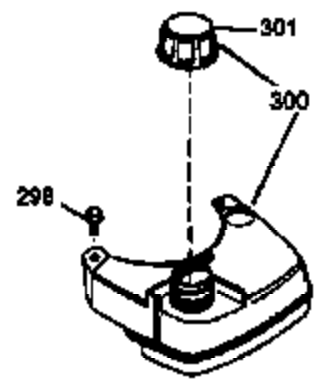

ILLUSTRATION SHOWS TYPICAL PARTS ONLY. ORDER BY PART NUMBER. PARTS NOT LISTED ARE SUPPLIED BY OEM.

VIEW 2 OF 3

Ref #	Part Number	Qty	Description
19	36281	1	Extension Spring
69	35261	1	Mounting Flange Gasket
70	36249A	1	Mounting Flange (Incl. 72 thru 83)
72	30572	1	Oil Drain Plug
73	28833	1	Drain Plug Gasket
75	27897	1	Oil Seal
86	650488	6	Screw, 1/4-20 x 1-1/4"
182	6201	2	Screw, 1/4-28 x 7/8"
185	36544	1	Intake Pipe (Incl. 224)
186	34337	1	Governor Link
223	650451	2	Screw, 1/4-20 x 1"
238	650932	2	Screw, 10-32 x 49/64"
239	34338	1	* Air Cleaner Gasket
245	35066	1	Air Cleaner Filter
250	35986	1	Air Cleaner Cover
261B	8345	1	Washer
263	36280	1	Recoil Ring
287	650926	2	Screw, 8-32 x 21/64"
298	28763	2	Screw, 10-32 x 35/64"
300	36279	1	Fuel Tank (Incl. 292 & 301)
301	35355	1	Fuel Cap
390	590732	1	Rewind Starter (NOTE: This engine could have been built with 590688 starter. Refer to the design of the air intake louvers for part identification. Individual starter parts do not interchange.)