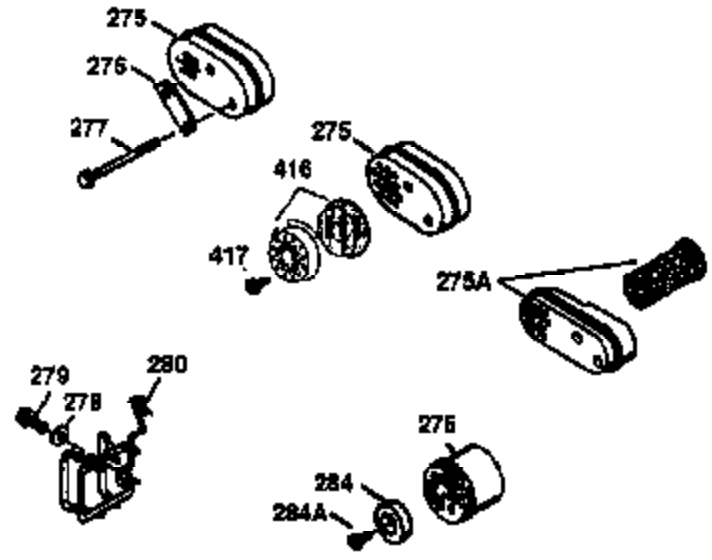

ILLUSTRATION SHOWS TYPICAL PARTS ONLY. ORDER BY PART NUMBER. PARTS NOT LISTED ARE SUPPLIED BY OEM.

VIEW 3 OF 3

Ref #	Part Number	Qty	Description
90	611112	1	Flywheel
110A	36230	1	Ground Wire
238	650932	2	Screw, 10-32 x 49/64"
239	34338	1	* Air Cleaner Gasket
241	35797	1	Air Cleaner Collar
245	35066	1	Air Cleaner Filter
250	35986	1	Air Cleaner Cover
261B	8345	1	Washer
275	36553	1	Muffler
276	35994	1	Locking Plate
277	650957	2	Screw, 1/4-20 x 2-31/32"
279	650956	3	Screw, Torx T-25, 12-24 x 49/64"
280	36554	1	Heat Shield
324	33177	1	Terminal