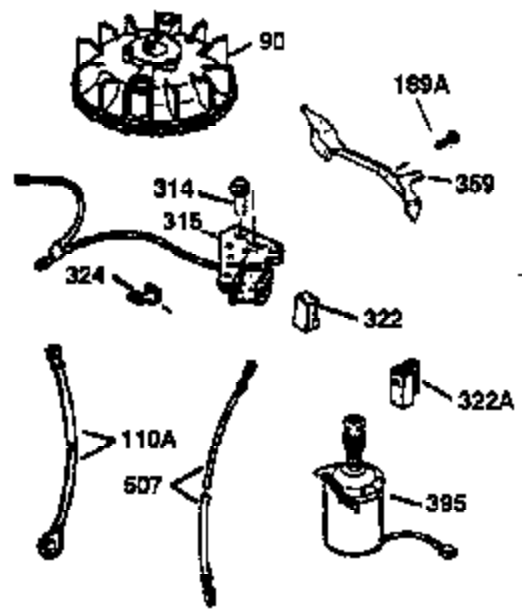

ILLUSTRATION SHOWS TYPICAL PARTS ONLY. ORDER BY PART NUMBER. PARTS NOT LISTED ARE SUPPLIED BY OEM.

VIEW 3 OF 3

Ref #	Part Number	Qty	Description
90	611112	1	Flywheel
110A	36230	1	Ground Wire
238	650932	2	Screw, 10-32 x 49/64"
239	34338	1	* Air Cleaner Gasket
241	35797	1	Air Cleaner Collar
245	35066	1	Air Cleaner Filter
250	35986	1	Air Cleaner Cover
261B	8345	1	Washer
275	36553	1	Muffler
276	35994	1	Locking Plate
277	650957	2	Screw, 1/4-20 x 2-31/32"
279	650956	3	Screw, Torx T-25, 12-24 x 49/64"
280	36554	1	Heat Shield
324	33177	1	Terminal