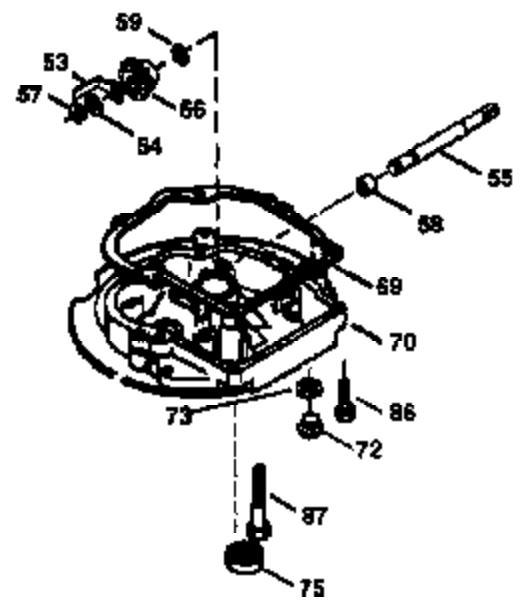

ILLUSTRATION SHOWS TYPICAL PARTS ONLY. ORDER BY PART NUMBER. PARTS NOT LISTED ARE SUPPLIED BY OEM.

VIEW 2 OF 3

Ref #	Part Number	Qty	Description
19	36281	1	Extension Spring
69	35261	1	Mounting Flange Gasket
70	36249A	1	Mounting Flange (Incl. 72 thru 83)
72	30572	1	Oil Drain Plug
73	28833	1	Drain Plug Gasket
75	27897	1	Oil Seal
86	650488	6	Screw, 1/4-20 x 1-1/4"
182	6201	2	Screw, 1/4-28 x 7/8"
185	36544	1	Intake Pipe (Incl. 224)
186	34337	1	Governor Link
223	650451	2	Screw, 1/4-20 x 1"
238	650932	2	Screw, 10-32 x 49/64"
239	34338	1	* Air Cleaner Gasket
245	35066	1	Air Cleaner Filter
250	35986	1	Air Cleaner Cover
261B	8345	1	Washer
263	36280	1	Recoil Ring
287	650926	2	Screw, 8-32 x 21/64"
298	28763	2	Screw, 10-32 x 35/64"
300	36279	1	Fuel Tank (Incl. 292 & 301)
301	35355	1	Fuel Cap
390	590732	1	Rewind Starter (NOTE: This engine could have been built with 590688 starter. Refer to the design of the air intake louvers for part identification. Individual starter parts do not interchange.)