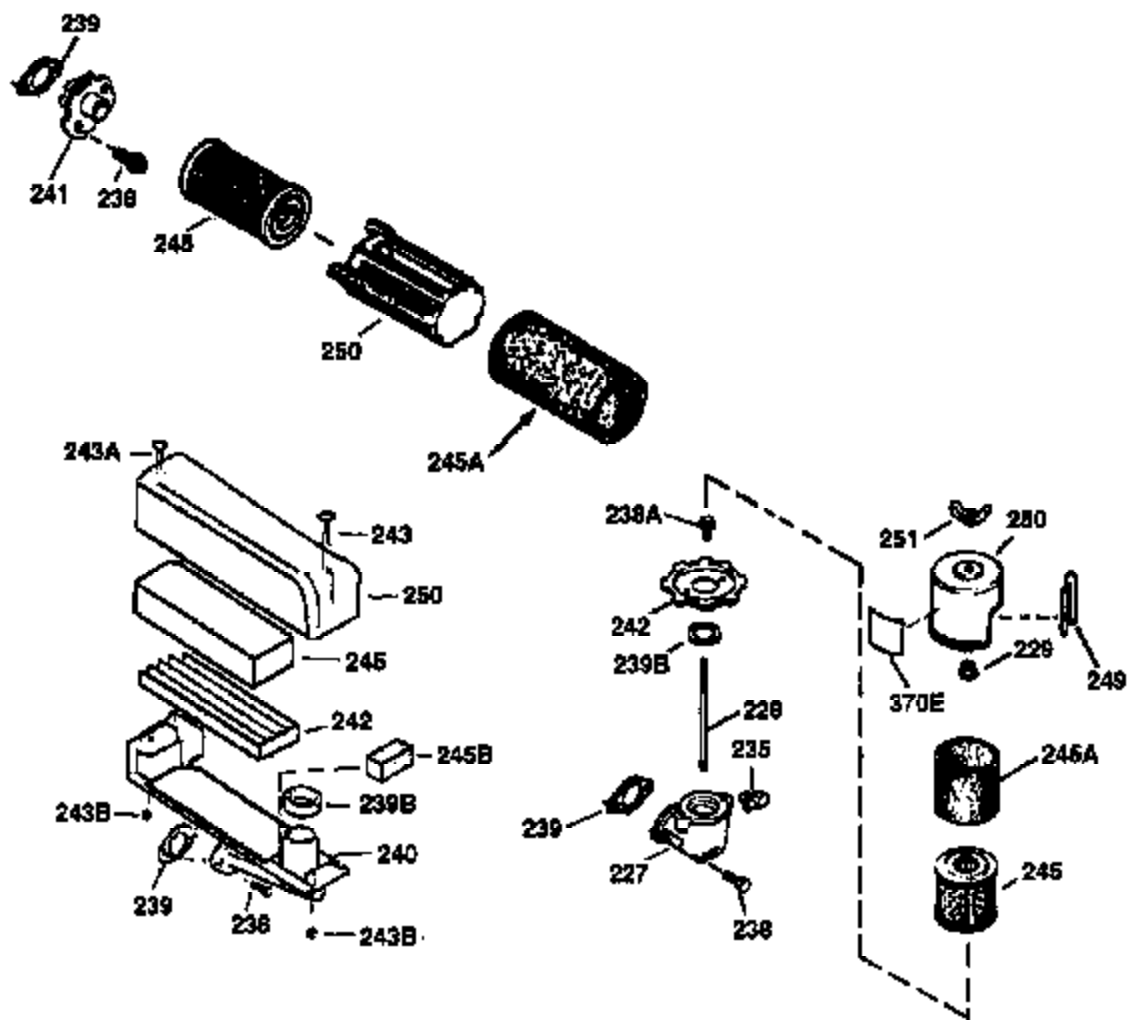

ILLUSTRATION SHOWS TYPICAL PARTS ONLY. ORDER BY PART NUMBER. PARTS NOT LISTED ARE SUPPLIED BY OEM.

VIEW 3 OF 3

Ref #	Part Number	Qty	Description
90	611112	1	Flywheel
110A	36230	1	Ground Wire
238	650932	2	Screw, 10-32 x 49/64"
239	34338	1	* Air Cleaner Gasket
241	35797	1	Air Cleaner Collar
245	35066	1	Air Cleaner Filter
250	35986	1	Air Cleaner Cover
261B	8345	1	Washer
275	36553	1	Muffler
276	35994	1	Locking Plate
277	650957	2	Screw, 1/4-20 x 2-31/32"
279	650956	3	Screw, Torx T-25, 12-24 x 49/64"
280	36554	1	Heat Shield
324	33177	1	Terminal