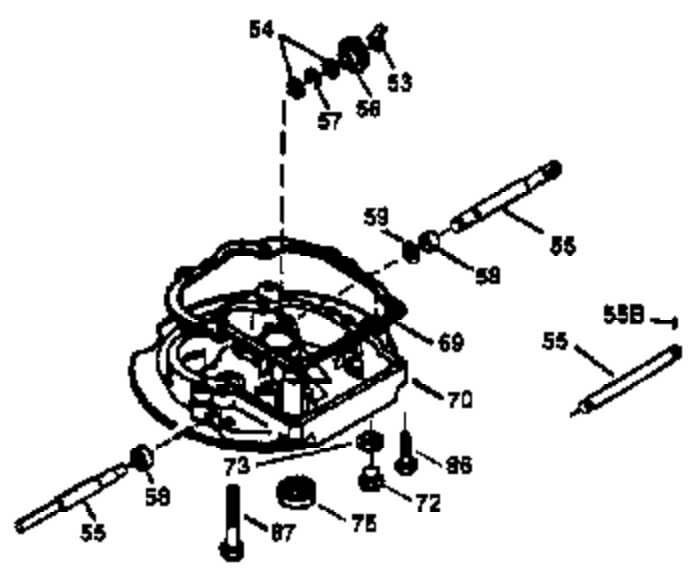

ILLUSTRATION SHOWS TYPICAL PARTS ONLY. ORDER BY PART NUMBER. PARTS NOT LISTED ARE SUPPLIED BY OEM.

VIEW 2 OF 3

Ref #	Part Number	Qty	Description
19	36281	1	Extension Spring
69	35261	1	Mounting Flange Gasket
70	36249A	1	Mounting Flange (Incl. 72 thru 83)
72	30572	1	Oil Drain Plug
73	28833	1	Drain Plug Gasket
75	27897	1	Oil Seal
86	650488	6	Screw, 1/4-20 x 1-1/4"
182	6201	2	Screw, 1/4-28 x 7/8"
185	36544	1	Intake Pipe (Incl. 224)
186	34337	1	Governor Link
223	650451	2	Screw, 1/4-20 x 1"
238	650932	2	Screw, 10-32 x 49/64"
239	34338	1	* Air Cleaner Gasket
245	35066	1	Air Cleaner Filter
250	35986	1	Air Cleaner Cover
261B	8345	1	Washer
263	36280	1	Recoil Ring
287	650926	2	Screw, 8-32 x 21/64"
298	28763	2	Screw, 10-32 x 35/64"
300	36279	1	Fuel Tank (Incl. 292 & 301)
301	35355	1	Fuel Cap
390	590732	1	Rewind Starter (NOTE: This engine could have been built with 590688 starter. Refer to the design of the air intake louvers for part identification. Individual starter parts do not interchange.)