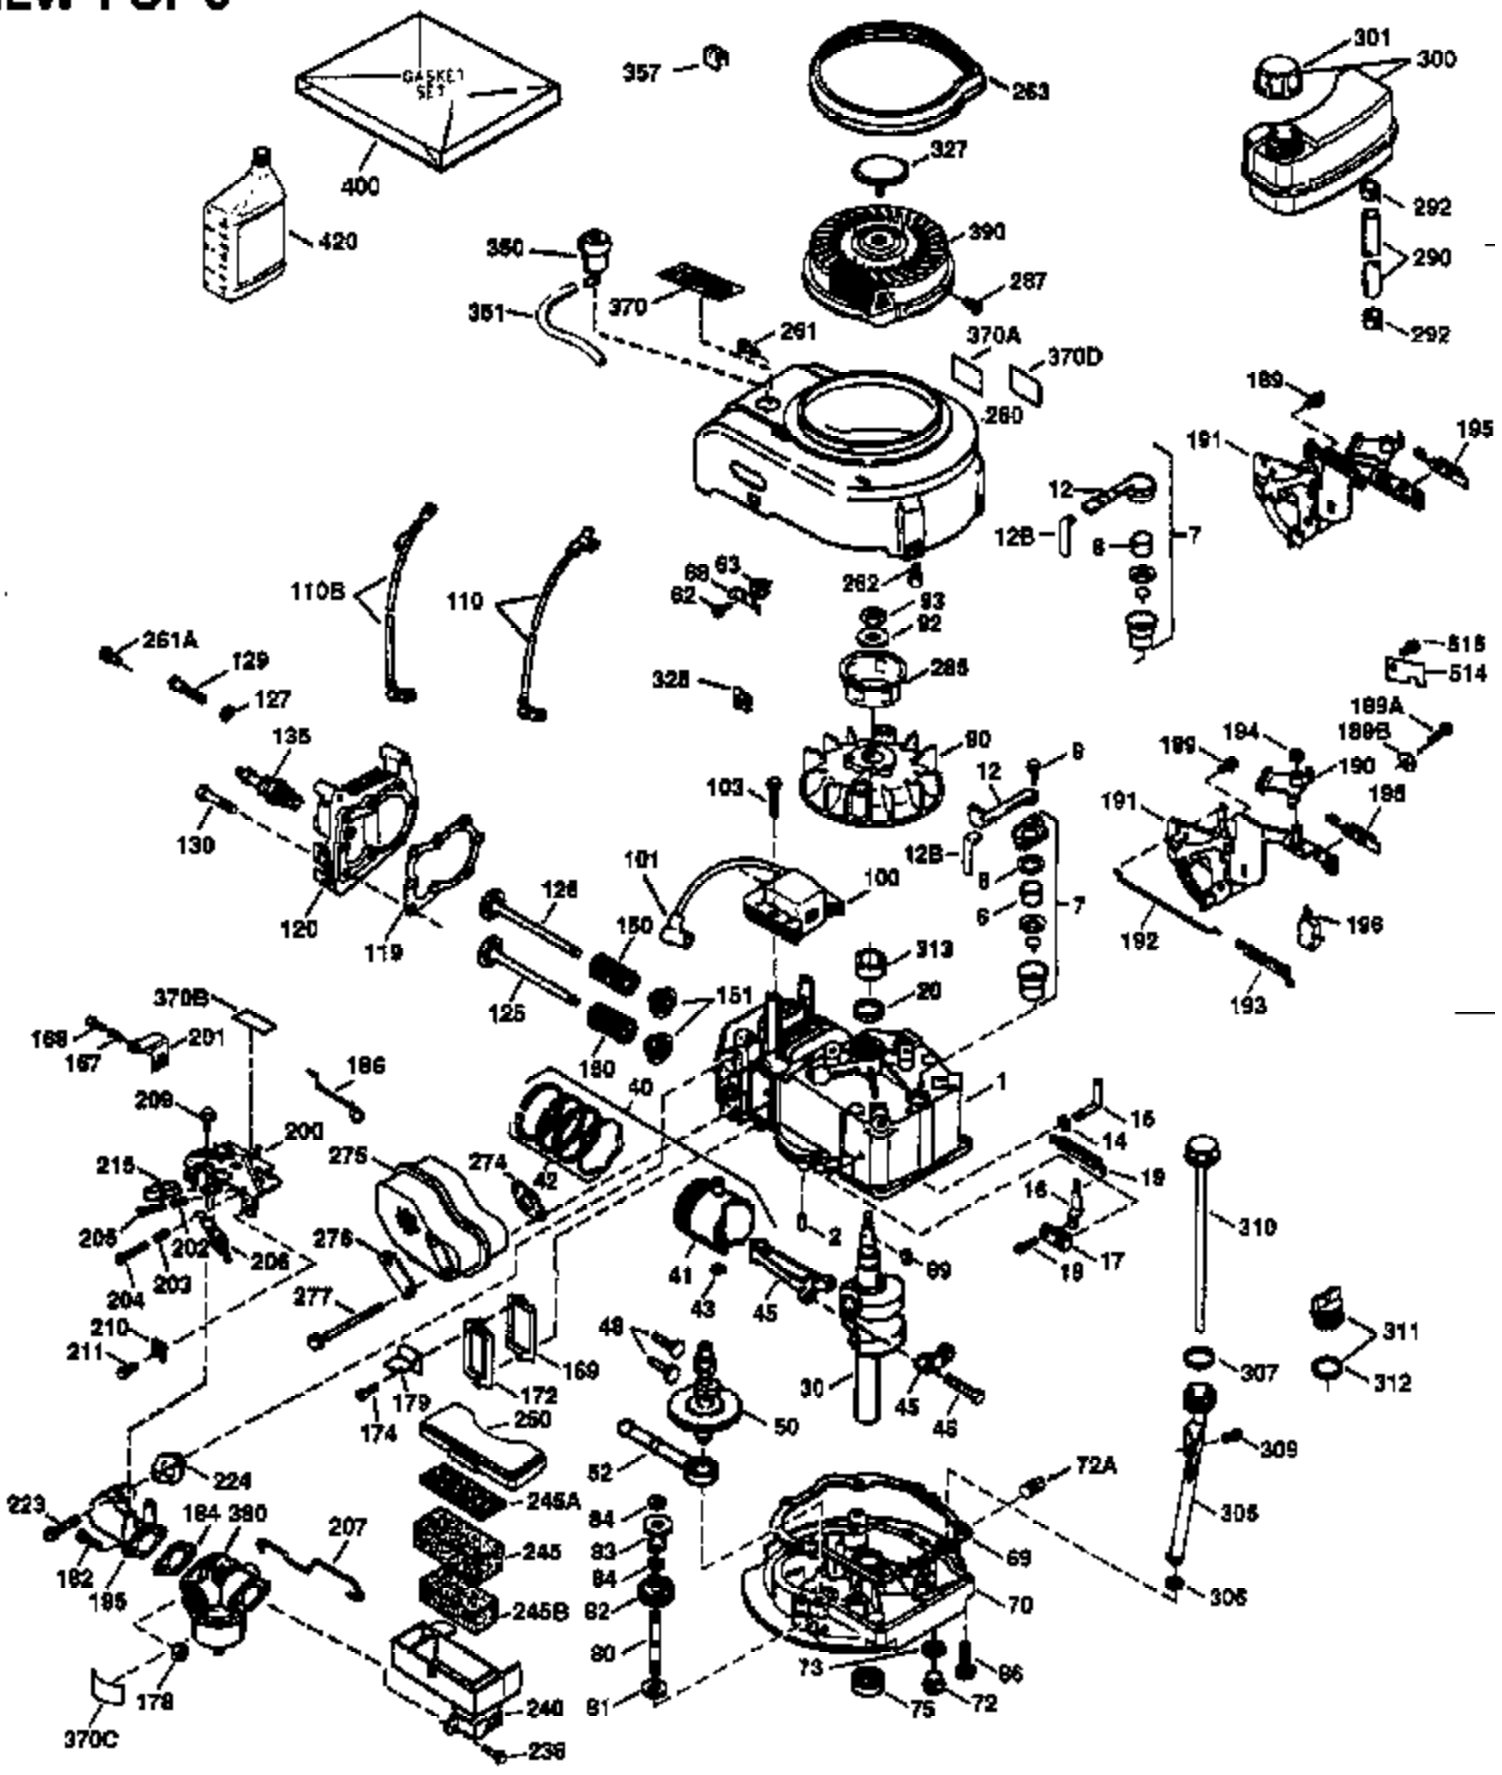

# VIEW 1 OF 3

Ref #	Part Number	Qty	Description
1	36478	1	Cylinder (Incl. 2,20 & 125)
2	26727	2	Dowel Pin
6	33734	1	Breather Element
7	34214A	1	Breather Ass'y. (Incl.6,8,9,12 & 12B)
8	33735	1	* Breather Gasket
9	30200	2	Screw, 10-24 x 9/16"
12	33886	1	Breather Tube
12B	34695	1	Breather Tube Elbow
14	28277	1	Washer
15	30589	1	Governor Rod (Incl. 14)
16	32651	1	Governor Lever
17	31335	1	Governor Lever Clamp
18	650548	1	Screw, 8-32 x 5/16"
19	36281	1	Extension Spring
20	32600	1	Oil Seal
30	36231	1	Crankshaft
40	36073	1	Piston, Pin & Ring Set (Std.)
40	36074	1	Piston, Pin & Ring Set (.010" OS)
40	36075	1	Piston, Pin & Ring Set (.020" OS)
41	36070	1	Piston & Pin Ass'y. (Std.) (Incl. 43)
41	36071	1	Piston & Pin Ass'y. (.010" OS) (Incl. 43)
41	36072	1	Piston & Pin Ass'y. (.020" OS) (Incl. 43)
42	36076	1	Ring Set (Std.)
42	36077	1	Ring Set (.010" OS)
42	36078	1	Ring Set (.020" OS)
43	20381	2	Piston Pin Retaining Ring
45	30963B	1	Connecting Rod Ass'y. (Incl. 46)
46	32610A	2	Connecting Rod Bolt
48	27241	2	Valve Lifter
50	35992	1	Camshaft (MCR)
52	29914	1	Oil Pump Ass'y.
69	35261	1	Mounting Flange Gasket
70	36249A	1	Mounting Flange (Incl. 72 thru 83)
72	30572	1	Oil Drain Plug
72A	9556	1	Oil Drain Plug
73	28833	1	Drain Plug Gasket
75	27897	1	Oil Seal
80	30574A	1	Governor Shaft
81	30590A	1	Washer
82	30591	1	Governor Gear Ass'y. (Incl. 81)
83	30588A	1	Governor Spool
86	650488	6	Screw, 1/4-20 x 1-1/4"
89	611004	1	Flywheel Key
90	611112	1	Flywheel
92	650815	1	Belleville Washer
93	650816	1	Flywheel Nut
100	34443A	1	Solid State Ignition
101	610118	1	Spark Plug Cover
103	650814	2	Screw, Torx T-15, 10-24 x 1"
110	34961	1	Ground Wire
119	36229	1	* Cylinder Head Gasket
120	36268	1	Cylinder Head
125	36471	1	Exhaust Valve (Std.) (Incl. 151)
125	36472	1	Exhaust Valve (1/32" OS) (Incl. 151)
126	29314B	1	Intake Valve (Std.) (Incl. 151)
126	29315C	1	Intake Valve (1/32" OS) (Incl. 151)
127	650691	1	Washer
129	650818	1	Screw, 5/16-18 x 1-1/2"