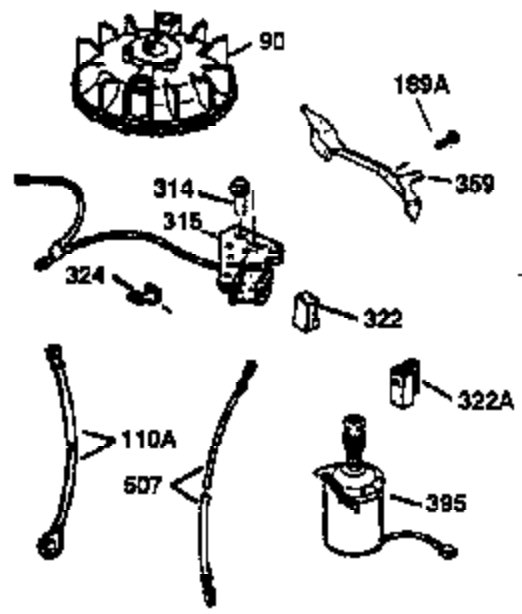

Ref #	Part Number	Qty	Description
400	36481A	1	* Gasket Set (Incl. items marked PK i n notes). Incl. Part #s 26756 (1), 27234A (1), 33735 (1), 34265 (1), 34338 (1), 34690A (1), 35261 (1), 36477 (1), 36832 (1)
420	730225	1	SAE 30 4-Cycle Engine Oil (Quart)

ILLUSTRATION SHOWS TYPICAL PARTS ONLY. ORDER BY PART NUMBER. PARTS NOT LISTED ARE SUPPLIED BY OEM.

VIEW 2 OF 3

Ref #	Part Number	Qty	Description
12A	36558	1	Breather Cover & Tube (Incl. 12B)
19	36281	1	Extension Spring
69	35261	1	Mounting Flange Gasket
70	36249A	1	Mounting Flange (Incl. 72 thru 83)
72	30572	1	Oil Drain Plug (Incl. 73)
73	28833	1	Drain Plug Gasket
75	27897	1	Oil Seal
86	650488	6	Screw, 1/4-20 x 1-1/4"
182	6201	2	Screw, 1/4-28 x 7/8"
185	36544	1	Intake Pipe
186	34337	1	Governor Link
223	650451	2	Screw, 1/4-20 x 1"
238	650932	2	Screw, 10-32 x 49/64"
239	34338	1	* Air Cleaner Gasket
245	35066	1	Air Cleaner Filter
250	35986	1	Air Cleaner Cover
263	36280	1	Trim Ring
287	650926	2	Screw, 8-32 x 21/64"
298	28763	2	Screw, 10-32 x 35/64"
300	36279	1	Fuel Tank (Incl. 292 & 301)
301	35355	1	Fuel Cap
370K	36695	1	Starter Decal
390	590732	1	Rewind Starter (NOTE: This engine could have been built with 590738 starter. Refer to the design of the rope pulley strength ribs for part identification. Individual starter parts do not interchange. Refer to service bulletin 116.)

ILLUSTRATION SHOWS TYPICAL PARTS ONLY. ORDER BY PART NUMBER. PARTS NOT LISTED ARE SUPPLIED BY OEM.

VIEW 3 OF 3

Ref #	Part Number	Qty	Description
12A	36558	1	Breather Cover & Tube (Incl. 12B)
90	611112	1	Flywheel
238	650932	2	Screw, 10-32 x 49/64"
239	34338	1	* Air Cleaner Gasket
241	35797	1	Air Cleaner Collar
245	35066	1	Air Cleaner Filter
250	35986	1	Air Cleaner Cover
275	36553	1	Muffler
276	35994	1	Locking Plate
277	650957	2	Screw, 1/4-20 x 2-31/32"
278	8345	1	Washer
279	650956	3	Screw, Torx T-25, 12-24 x 49/64"
280	36554	1	Heat Shield
324	33177	1	Terminal
370K	36695	1	Starter Decal