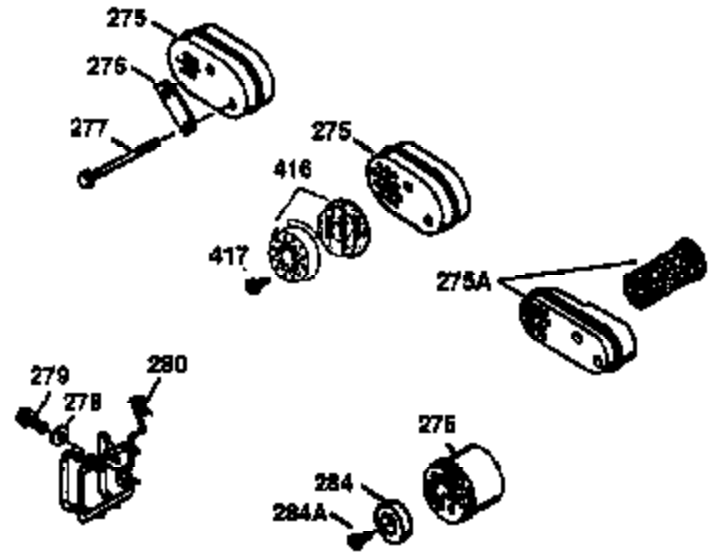

Ref #	Part Number	Qty	Description
400	36481A	1	* Gasket Set (Incl. items marked PK i n notes). Incl. Part #s 26756 (1), 27234A (1), 33735 (1), 34265 (1), 34338 (1), 34690A (1), 35261 (1), 36477 (1), 36832 (1)
420	730225	1	SAE 30 4-Cycle Engine Oil (Quart)

ILLUSTRATION SHOWS TYPICAL PARTS ONLY. ORDER BY PART NUMBER. PARTS NOT LISTED ARE SUPPLIED BY OEM.

VIEW 2 OF 3

Ref #	Part Number	Qty	Description
12A	36558	1	Breather Cover & Tube (Incl. 12B)
19	36281	1	Extension Spring
69	35261	1	Mounting Flange Gasket
70	36249A	1	Mounting Flange (Incl. 72 thru 83)
72	30572	1	Oil Drain Plug (Incl. 73)
73	28833	1	Drain Plug Gasket
75	27897	1	Oil Seal
86	650488	6	Screw, 1/4-20 x 1-1/4"
182	6201	2	Screw, 1/4-28 x 7/8"
185	36544	1	Intake Pipe
186	34337	1	Governor Link
223	650451	2	Screw, 1/4-20 x 1"
238	650932	2	Screw, 10-32 x 49/64"
239	34338	1	* Air Cleaner Gasket
245	35066	1	Air Cleaner Filter
250	35986	1	Air Cleaner Cover
263	36280	1	Trim Ring
287	650926	2	Screw, 8-32 x 21/64"
298	28763	2	Screw, 10-32 x 35/64"
300	36279	1	Fuel Tank (Incl. 292 & 301)
301	35355	1	Fuel Cap
370K	36695	1	Starter Decal
390	590732	1	Rewind Starter (NOTE: This engine could have been built with 590738 starter. Refer to the design of the rope pulley strength ribs for part identification. Individual starter parts do not interchange. Refer to service bulletin 116.)

ILLUSTRATION SHOWS TYPICAL PARTS ONLY. ORDER BY PART NUMBER. PARTS NOT LISTED ARE SUPPLIED BY OEM.

VIEW 3 OF 3

Ref #	Part Number	Qty	Description
12A	36558	1	Breather Cover & Tube (Incl. 12B)
90	611112	1	Flywheel
238	650932	2	Screw, 10-32 x 49/64"
239	34338	1	* Air Cleaner Gasket
241	35797	1	Air Cleaner Collar
245	35066	1	Air Cleaner Filter
250	35986	1	Air Cleaner Cover
275	36553	1	Muffler
276	35994	1	Locking Plate
277	650957	2	Screw, 1/4-20 x 2-31/32"
278	8345	1	Washer
279	650956	3	Screw, Torx T-25, 12-24 x 49/64"
280	36554	1	Heat Shield
324	33177	1	Terminal
370K	36695	1	Starter Decal