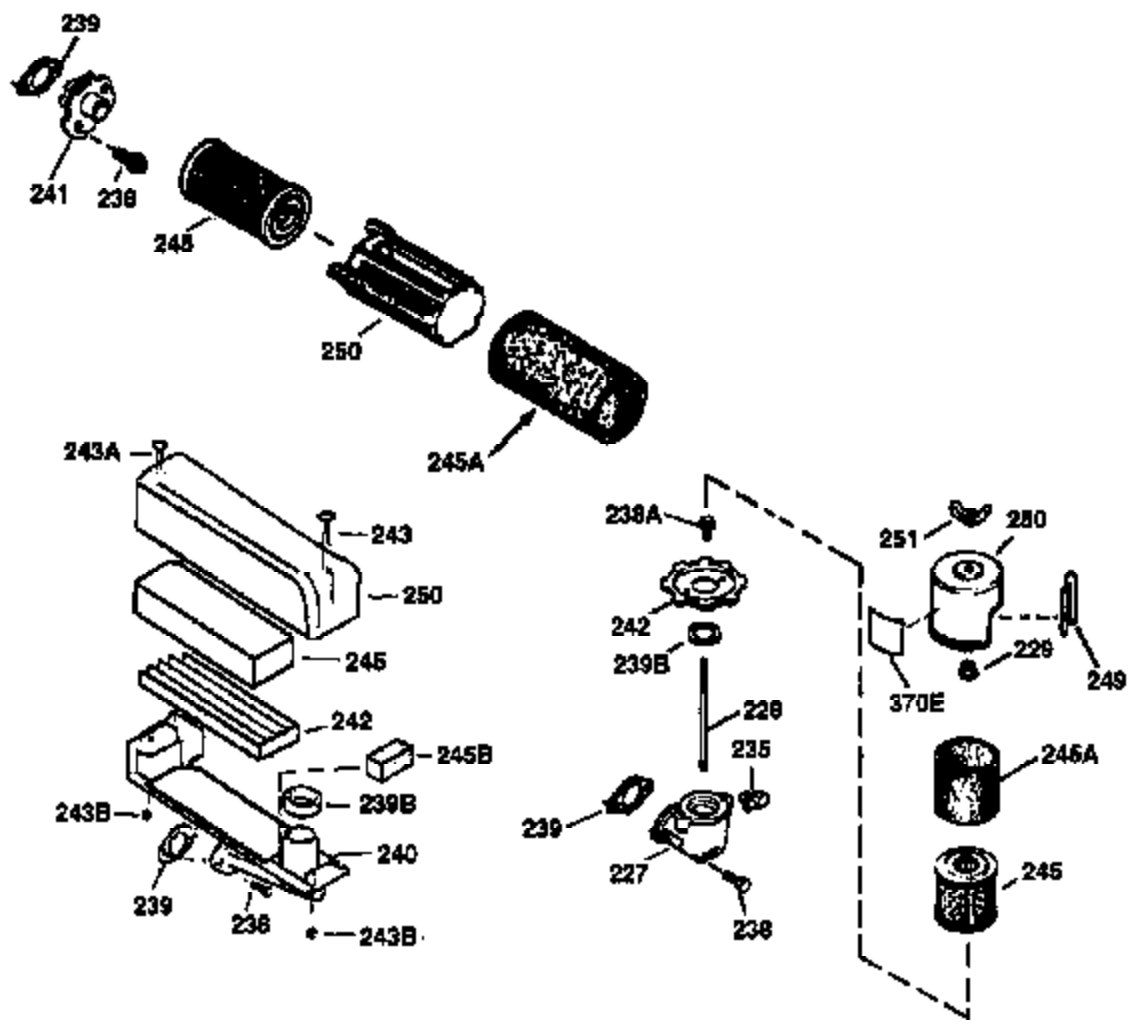

ILLUSTRATION SHOWS TYPICAL PARTS ONLY. ORDER BY PART NUMBER. PARTS NOT LISTED ARE SUPPLIED BY OEM.

VIEW 3 OF 3

Ref #	Part Number	Qty	Description
12A	36558	1	Breather Cover & Tube (Incl. 12B)
90	611112	1	Flywheel
238	650932	2	Screw, 10-32 x 49/64"
239	34338	1	* Air Cleaner Gasket
241	35797	1	Air Cleaner Collar
245	35066	1	Air Cleaner Filter
250	35986	1	Air Cleaner Cover
275	36553	1	Muffler
276	35994	1	Locking Plate
277	650957	2	Screw, 1/4-20 x 2-31/32"
278	8345	1	Washer
279	650956	3	Screw, Torx T-25, 12-24 x 49/64"
280	36554	1	Heat Shield
324	33177	1	Terminal
370K	36695	1	Starter Decal