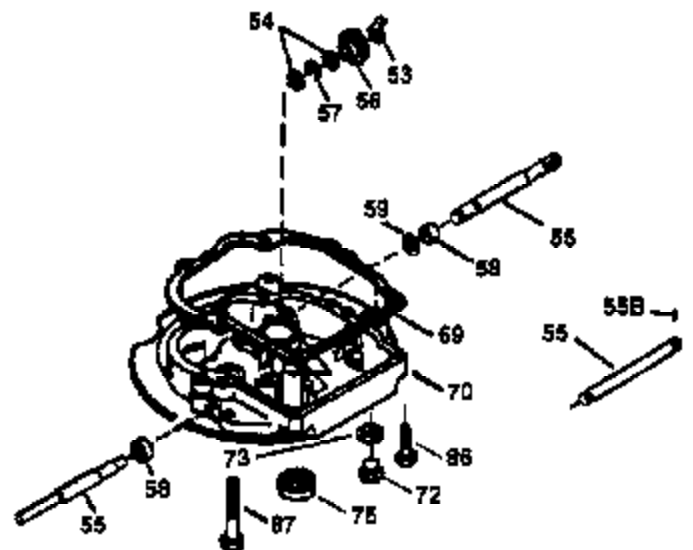

ILLUSTRATION SHOWS TYPICAL PARTS ONLY. ORDER BY PART NUMBER. PARTS NOT LISTED ARE SUPPLIED BY OEM.

VIEW 2 OF 3

Ref #	Part Number	Qty	Description
19	35998	1	Extension Spring
69	35261	1	Mounting Flange Gasket
70	34311D	1	Mounting Flange (Incl. 72 thru 83)
72	36083	1	Oil Drain Plug
75	27897	1	Oil Seal
86	650488	6	Screw, 1/4-20 x 1-1/4"
182	6201	2	Screw, 1/4-28 x 7/8"
185	31384A	1	Intake Pipe (Incl. 224)
186	36255	1	Governor Link
223	650451	2	Screw, 1/4-20 x 1"
238	650937	2	Screw, 10-32 x 43/64"
239	35848	1	* Air Cleaner Gasket
243	650966	1	Screw, M-5 x 0.8-6g x 2-7/16"
245	36278	1	Air Cleaner Filter
245A	36275	1	Air Cleaner Filter
250	36274	1	Air Cleaner Cover
263	36280	1	Recoil Ring
287	650926	2	Screw, 8-32 x 21/64"
298	28763	2	Screw, 10-32 x 35/64"
300	36279	1	Fuel Tank (Incl. 292 & 301)
301	35355	1	Fuel Cap
390	590694	1	Rewind Starter (NOTE: This engine could have been built with 590686 starter. Refer to the design of the air intake louvers for part identification. Individual starter parts do not interchange.)