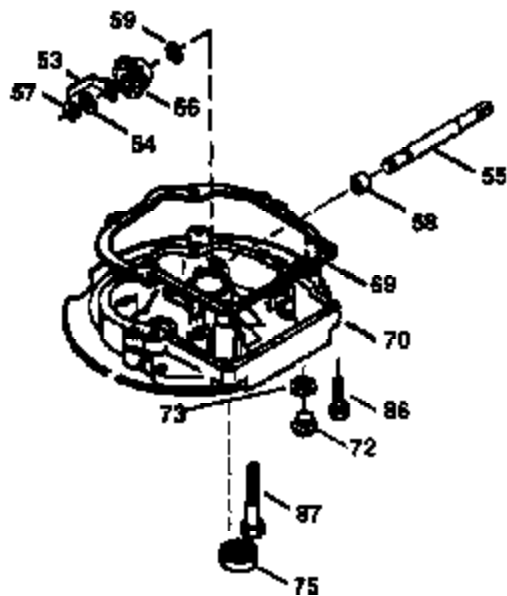

ILLUSTRATION SHOWS TYPICAL PARTS ONLY. ORDER BY PART NUMBER. PARTS NOT LISTED ARE SUPPLIED BY OEM.

VIEW 2 OF 3

Ref #	Part Number	Qty	Description
19	35998	1	Extension Spring
69	35261	1	Mounting Flange Gasket
70	34311D	1	Mounting Flange (Incl. 72 thru 83)
72	36083	1	Oil Drain Plug
75	27897	1	Oil Seal
86	650488	6	Screw, 1/4-20 x 1-1/4"
182	6201	2	Screw, 1/4-28 x 7/8"
185	31384A	1	Intake Pipe (Incl. 224)
186	36255	1	Governor Link
223	650451	2	Screw, 1/4-20 x 1"
238	650937	2	Screw, 10-32 x 43/64"
239	35848	1	* Air Cleaner Gasket
243	650966	1	Screw, M-5 x 0.8-6g x 2-7/16"
245	36278	1	Air Cleaner Filter
245A	36275	1	Air Cleaner Filter
250	36274	1	Air Cleaner Cover
263	36280	1	Recoil Ring
287	650926	2	Screw, 8-32 x 21/64"
298	28763	2	Screw, 10-32 x 35/64"
300	36279	1	Fuel Tank (Incl. 292 & 301)
301	35355	1	Fuel Cap
390	590694	1	Rewind Starter (NOTE: This engine could have been built with 590686 starter. Refer to the design of the air intake louvers for part identification. Individual starter parts do not interchange.)