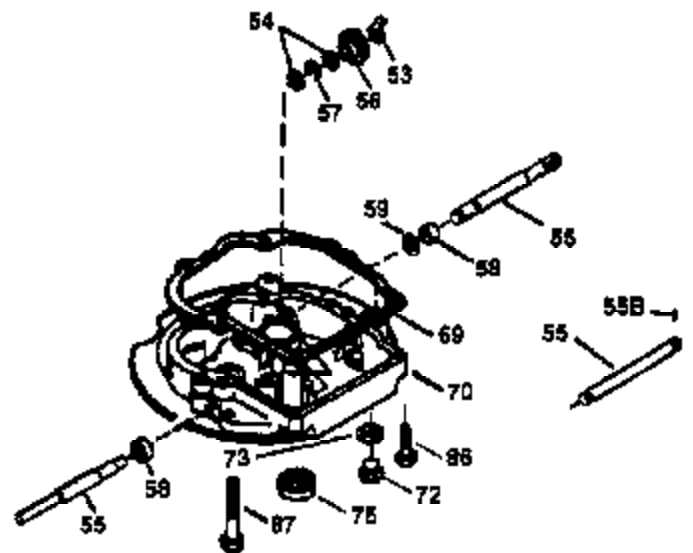

ILLUSTRATION SHOWS TYPICAL PARTS ONLY. ORDER BY PART NUMBER. PARTS NOT LISTED ARE SUPPLIED BY OEM.

VIEW 2 OF 3

Ref #	Part Number	Qty	Description
12A	36558	1	Breather Cover & Tube
19	35998	1	Extension Spring
69	35261	1	Mounting Flange Gasket
70	34311D	1	Mounting Flange (Incl. 72 thru 83)
72	36083	1	Oil Drain Plug
75	27897	1	Oil Seal
86	650488	6	Screw, 1/4-20 x 1-1/4"
182	6201	2	Screw, 1/4-28 x 7/8"
185	31384A	1	Intake Pipe (Incl. 224)
186	36255	1	Governor Link
223	650451	2	Screw, 1/4-20 x 1"
238	650937	2	Screw, 10-32 x 43/64"
239	35848	1	Air Cleaner Gasket
243	650966	1	Screw, M-5 x 0.8-6g x 2-7/16"
245	36278	1	Air Cleaner Filter
245A	36275	1	Air Cleaner Filter
250	36274	1	Air Cleaner Cover
263	36280	1	Trim Ring
287	650926	2	Screw, 8-32 x 21/64"
298	28763	2	Screw, 10-32 x 35/64"
300	36279	1	Fuel Tank (Incl. 292 & 301)
301	35355	1	Fuel Cap
390	590694	1	Rewind Starter (NOTE: This engine could have been built with 590686 starter. Refer to the design of the air intake louvers for part identification. Individual starter parts do not interchange.)