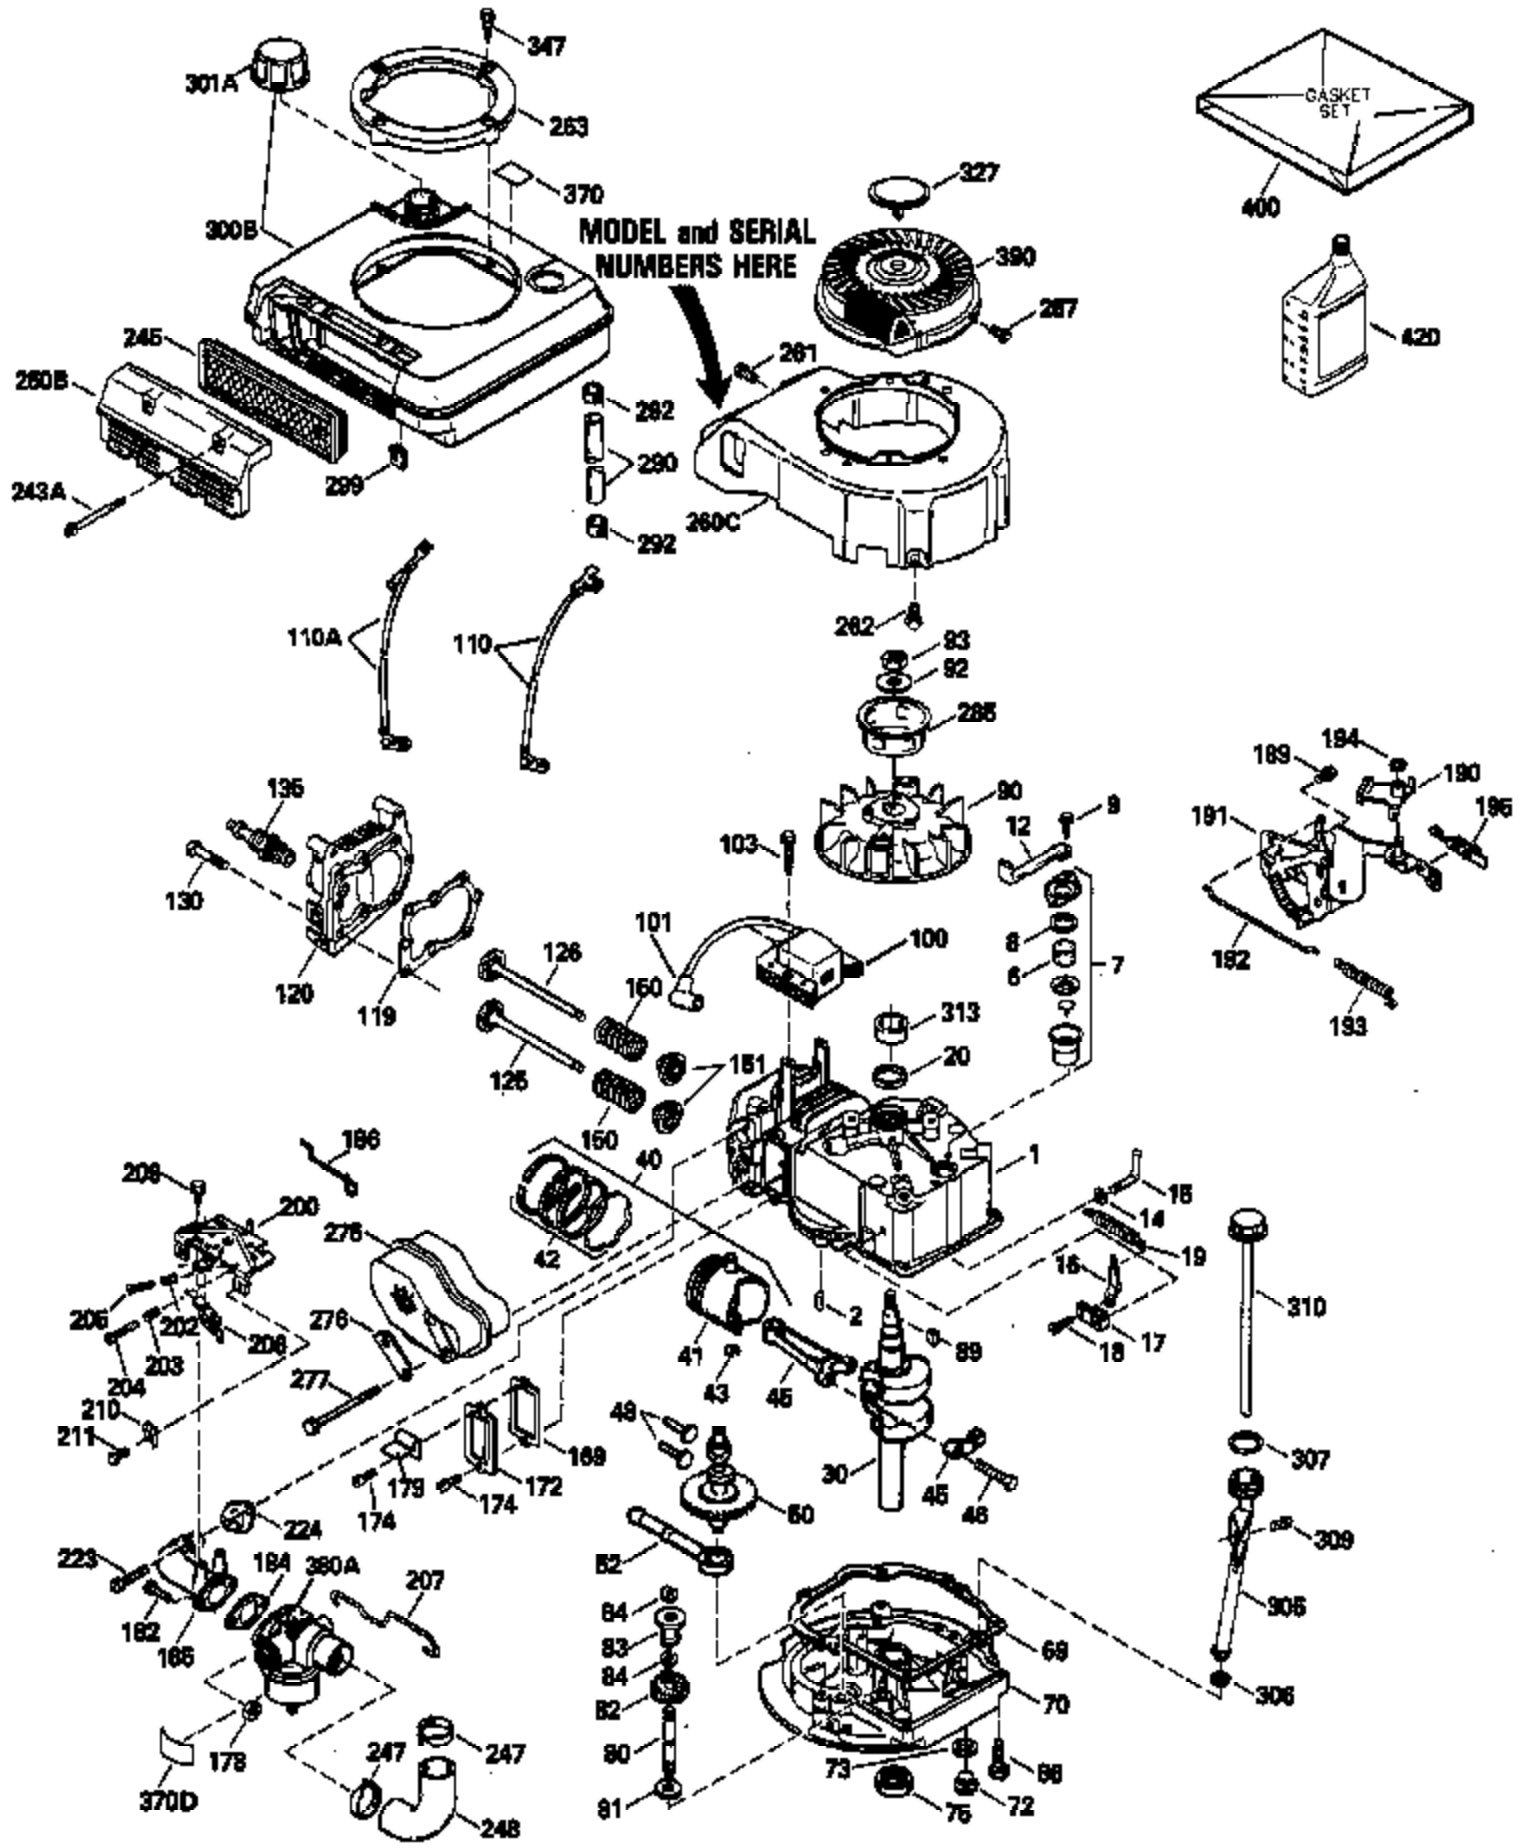

ILLUSTRATION SHOWS TYPICAL PARTS ONLY. ORDER BY PART NUMBER. PARTS NOT LISTED ARE SUPPLIED BY OEM.

Ref #	Part Number	Qty	Description
	1 36478A	1	Cylinder (Incl. 2,7,20 & 125)
	2 26727	2	Dowel Pin
	6 33734	1	Breather Element
	7 36557	1	Breather Ass'y. (Incl. 6 & 12A)
12A	36558	1	Breather Cover & Tube
	14 28277	1	Washer
	15 30589	1	Governor Rod (Incl. 14)
	16 31383A	1	Governor Lever
	17 31335	1	Governor Lever Clamp
	18 650548	1	Screw, 8-32 x 5/16"
	19 35998	1	Extension Spring
	20 32600	1	Oil Seal
	30 36237A	1	Crankshaft
	40 36073	1	Piston, Pin & Ring Set (Std.)
	40 36074	1	Piston, Pin & Ring Set (.010" OS)
	40 36075	1	Piston, Pin & Ring Set (.020" OS)
	41 36070	1	Piston & Pin Ass'y. (Std.) (Incl. 43)
	41 36071	1	Piston & Pin Ass'y. (.010" OS) (Incl. 43)
	41 36072	1	Piston & Pin Ass'y. (.020" OS) (Incl. 43)
	42 36076	1	Ring Set (Std.)
	42 36077	1	Ring Set (.010" OS)
	42 36078	1	Ring Set (.020" OS)
	43 20381	2	Piston Pin Retaining Ring
	45 30963B	1	Connecting Rod Ass'y. (Incl. 46)
	46 32610A	2	Connecting Rod Bolt
	48 27241	2	Valve Lifter
	50 35992	1	Camshaft (MCR)
	52 29914	1	Oil Pump Ass'y.
	69 35261	1	Mounting Flange Gasket
	70 34311D	1	Mounting Flange (Incl. 72 thru 83)
	72 36083	1	Oil Drain Plug
	75 27897	1	Oil Seal
	80 30574A	1	Governor Shaft
	81 30590A	1	Washer
	82 30591	1	Governor Gear Ass'y. (Incl. 81)
	83 30588A	1	Governor Spool
	86 650488	6	Screw, 1/4-20 x 1-1/4"
	89 611004	1	Flywheel Key
	90 611112	1	Flywheel
	92 650815	1	Belleville Washer
	93 650816	1	Flywheel Nut
100	34443A	1	Solid State Ignition
101	610118	1	Spark Plug Cover
103	651007	2	Screw, Torx T-15, 10-24 x 15/16"
110	34961	1	Ground Wire
119	36477	1	* Cylinder Head Gasket
120	36585	1	Cylinder Head (Incl. 119)
125	36471	1	Exhaust Valve (Std.) (Incl. 151)
125	36472	1	Exhaust Valve (1/32" OS) (Incl. 151)
126	29314B	1	Intake Valve (Std.) (Incl. 151)
126	29315C	1	Intake Valve (1/32" OS) (Incl. 151)
130	6021A	8	Screw, 5/16-18 x 1-1/2"
135	35395	1	Resistor Spark Plug (RJ19LM)
150	35991	2	Valve Spring
151	31673	2	Valve Spring Cap
169	27234A	1	* Valve Cover Gasket
172	32755	1	Valve Cover
174	30200	2	Screw, 10-24 x 9/16"