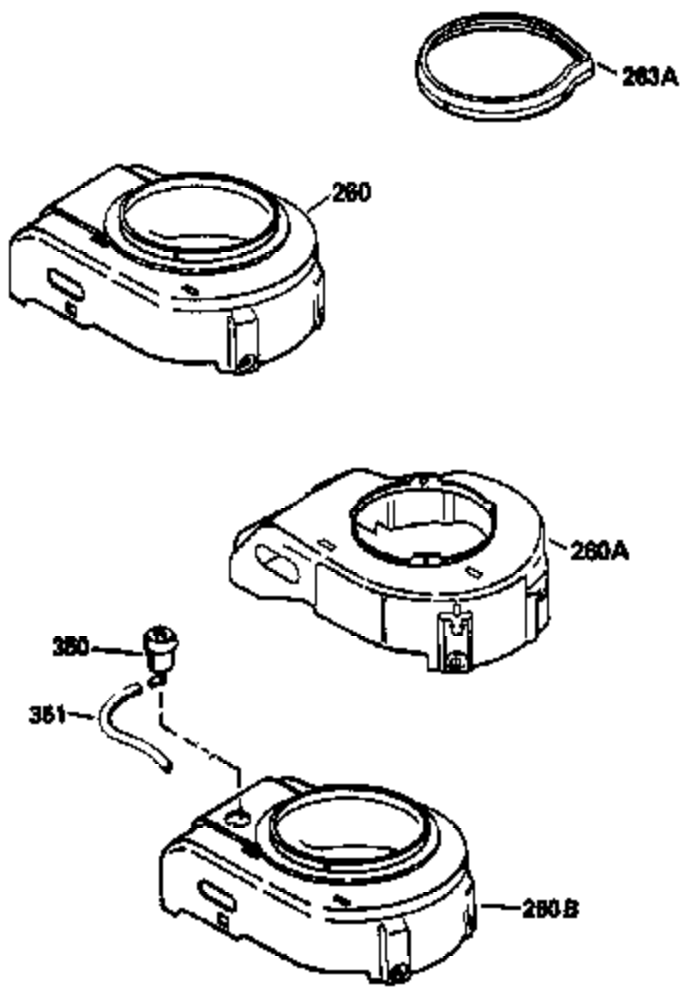

ILLUSTRATION SHOWS TYPICAL PARTS ONLY. ORDER BY PART NUMBER. PARTS NOT LISTED ARE SUPPLIED BY OEM.

Ref #	Part Number	Qty	Description
12A	36558	1	Breather Cover & Tube
40	36073	1	Piston, Pin & Ring Set (Std.)
40	36074	1	Piston, Pin & Ring Set (.010" OS)
40	36075	1	Piston, Pin & Ring Set (.020" OS)
69	35261	1	Mounting Flange Gasket
72	36083	1	Oil Drain Plug
75	27897	1	Oil Seal
86	650488	6	Screw, 1/4-20 x 1-1/4"
238	650937	2	Screw, 10-32 x 43/64"
239	35848	1	* Air Cleaner Gasket
239B	36277	1	Air Cleaner Seal
240	36273	1	Air Cleaner Body (Incl. 239)
242	36276	1	Air Cleaner Base
243	650966	1	Screw, M-5 x 0.8-6g x 2-7/16"
243B	650967	2	Square Nut M-5 x 0.8-6h
245B	36275	1	Air Cleaner Filter
250	36274	1	Air Cleaner Cover
260	36269	1	Blower Housing
275	36473	1	Muffler (Incl. 277)
298	28763	2	Screw, 10-32 x 35/64"
300	36279	1	Fuel Tank (Incl. 292 & 301)
301	35355	1	Fuel Cap
370A	36261	1	Lubrication Decal
380	632669	1	Carburetor (Incl. 184)
416	36085	1	Spark Arrestor Kit (Incl. 417)(Optional)
417	650760	1	Screw, 8-32 x 3/8" (Optional)