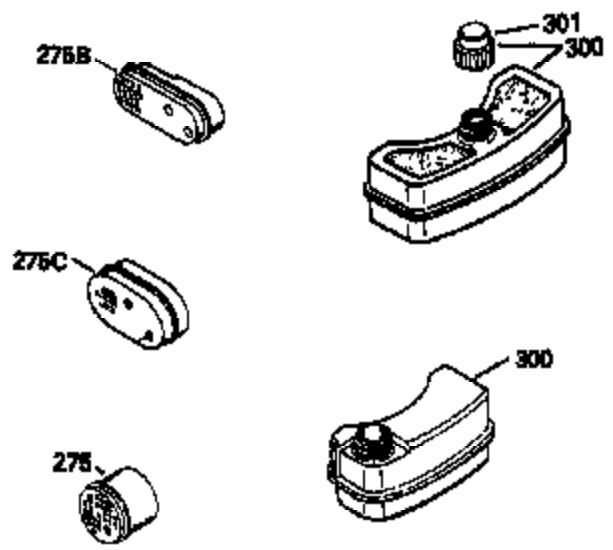

ILLUSTRATION SHOWS TYPICAL PARTS ONLY. ORDER BY PART NUMBER. PARTS NOT LISTED ARE SUPPLIED BY OEM.

Ref #	Part Number	Qty	Description
12A	36558	1	Breather Cover & Tube
40	36073	1	Piston, Pin & Ring Set (Std.)
40	36074	1	Piston, Pin & Ring Set (.010" OS)
40	36075	1	Piston, Pin & Ring Set (.020" OS)
69	35261	1	Mounting Flange Gasket
72	36083	1	Oil Drain Plug
75	27897	1	Oil Seal
86	650488	6	Screw, 1/4-20 x 1-1/4"
238	650937	2	Screw, 10-32 x 43/64"
239	35848	1	* Air Cleaner Gasket
239B	36277	1	Air Cleaner Seal
240	36273	1	Air Cleaner Body (Incl. 239)
242	36276	1	Air Cleaner Base
243	650966	1	Screw, M-5 x 0.8-6g x 2-7/16"
243B	650967	2	Square Nut M-5 x 0.8-6h
245B	36275	1	Air Cleaner Filter
250	36274	1	Air Cleaner Cover
260	36269	1	Blower Housing
275	36473	1	Muffler (Incl. 277)
298	28763	2	Screw, 10-32 x 35/64"
300	36279	1	Fuel Tank (Incl. 292 & 301)
301	35355	1	Fuel Cap
370A	36261	1	Lubrication Decal
380	632669	1	Carburetor (Incl. 184)
416	36085	1	Spark Arrestor Kit (Incl. 417)(Optional)
417	650760	1	Screw, 8-32 x 3/8" (Optional)