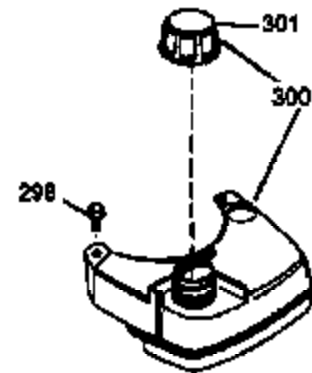

ILLUSTRATION SHOWS TYPICAL PARTS ONLY. ORDER BY PART NUMBER. PARTS NOT LISTED ARE SUPPLIED BY OEM.

VIEW 2 OF 3

Ref #	Part Number	Qty	Description
12A	36558	1	Breather Cover & Tube
19	36281	1	Extension Spring
69	35261	1	* Mounting Flange Gasket
70	36995	1	Mounting Flange (Incl. 72 thru 83)
72	36083	1	Oil Drain Plug
75	27897	1	Oil Seal
86	650488	6	Screw, 1/4-20 x 1-1/4"
182	6201	2	Screw, 1/4-28 x 7/8"
185	31384A	1	Intake Pipe (Incl. 224)
186	34337	1	Governor Link
223	650451	2	Screw, 1/4-20 x 1"
238	650937	2	Screw, 10-32 x 43/64"
239	35848	1	Air Cleaner Gasket
243	650966	1	Screw, M-5 x 0.8-6g x 2-7/16"
245	36278	1	Air Cleaner Filter
250	36274	1	Air Cleaner Cover
263	36280	1	Trim Ring
287	650926	2	Screw, 8-32 x 21/64"
298	28763	2	Screw, 10-32 x 35/64"
300	36279	1	Fuel Tank (Incl. 292 & 301)
301	36246	1	Fuel Cap
370K	36695	1	Starter Decal
390	590732	1	Rewind Starter (NOTE: This engine could have been built with 590738 starter. Refer to the design of the rope pulley strength ribs for part identification. Individual starter parts do not interchange. Refer to service bulletin 116).