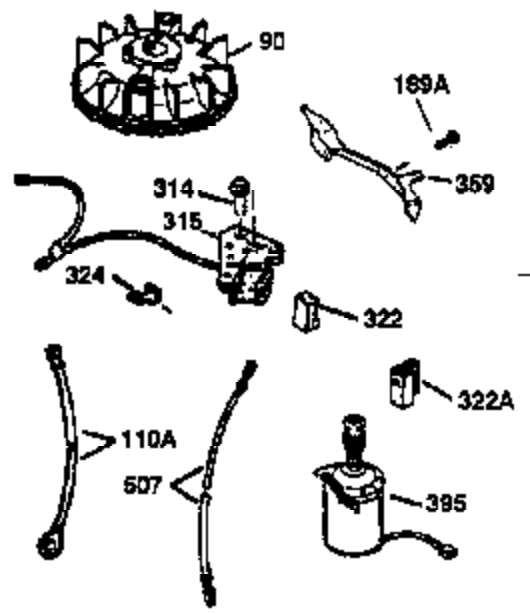

ILLUSTRATION SHOWS TYPICAL PARTS ONLY. ORDER BY PART NUMBER. PARTS NOT LISTED ARE SUPPLIED BY OEM.

VIEW 3 OF 3

Ref #	Part Number	Qty	Description
12A	36558	1	Breather Cover & Tube
90	611112	1	Flywheel
238	650937	2	Screw, 10-32 x 43/64"
239B	36277	1	Air Cleaner Seal
239	35848	1	Air Cleaner Gasket
240	36273	1	Air Cleaner Body
242	36276	1	Air Cleaner Base
243A	650968	1	Screw, M-5 x 0.8-6g x 1-7/16"
243	650966	1	Screw, M-5 x 0.8-6g x 2-7/16"
243B	650967	2	Square Nut, M-5 x 0.8-6h
245B	36275	1	Air Cleaner Filter
245	36278	1	Air Cleaner Filter
250	36274	1	Air Cleaner Cover
275	36473	1	Muffler (Incl. 277)
277	650988	2	Screw, 1/4-20 x 2-5/16"
370K	36695	1	Starter Decal
416	36085	1	Spark Arrestor Kit (Incl. 417)(Optional)
417	650760	1	Screw, 8-32 x 3/8" (Optional)