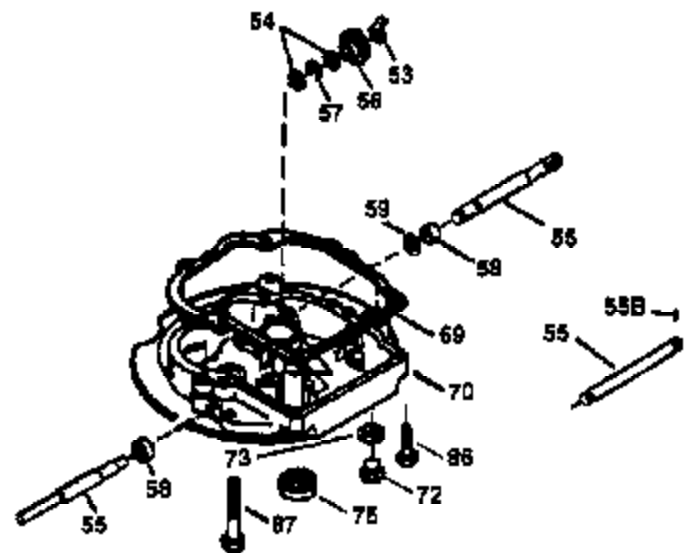

ILLUSTRATION SHOWS TYPICAL PARTS ONLY. ORDER BY PART NUMBER. PARTS NOT LISTED ARE SUPPLIED BY OEM.

VIEW 2 OF 3

Ref #	Part Number	Qty	Description
12A	36558	1	Breather Cover & Tube
19	36281	1	Extension Spring
69	35261	1	* Mounting Flange Gasket
70	36995	1	Mounting Flange (Incl. 72 thru 83)
72	36083	1	Oil Drain Plug
75	27897	1	Oil Seal
86	650488	6	Screw, 1/4-20 x 1-1/4"
182	6201	2	Screw, 1/4-28 x 7/8"
185	31384A	1	Intake Pipe (Incl. 224)
186	34337	1	Governor Link
223	650451	2	Screw, 1/4-20 x 1"
238	650937	2	Screw, 10-32 x 43/64"
239	35848	1	Air Cleaner Gasket
243	650966	1	Screw, M-5 x 0.8-6g x 2-7/16"
245	36278	1	Air Cleaner Filter
250	36274	1	Air Cleaner Cover
263	36280	1	Trim Ring
287	650926	2	Screw, 8-32 x 21/64"
298	28763	2	Screw, 10-32 x 35/64"
300	36279	1	Fuel Tank (Incl. 292 & 301)
301	36246	1	Fuel Cap
370K	36695	1	Starter Decal
390	590732	1	Rewind Starter (NOTE: This engine could have been built with 590738 starter. Refer to the design of the rope pulley strength ribs for part identification. Individual starter parts do not interchange. Refer to service bulletin 116).