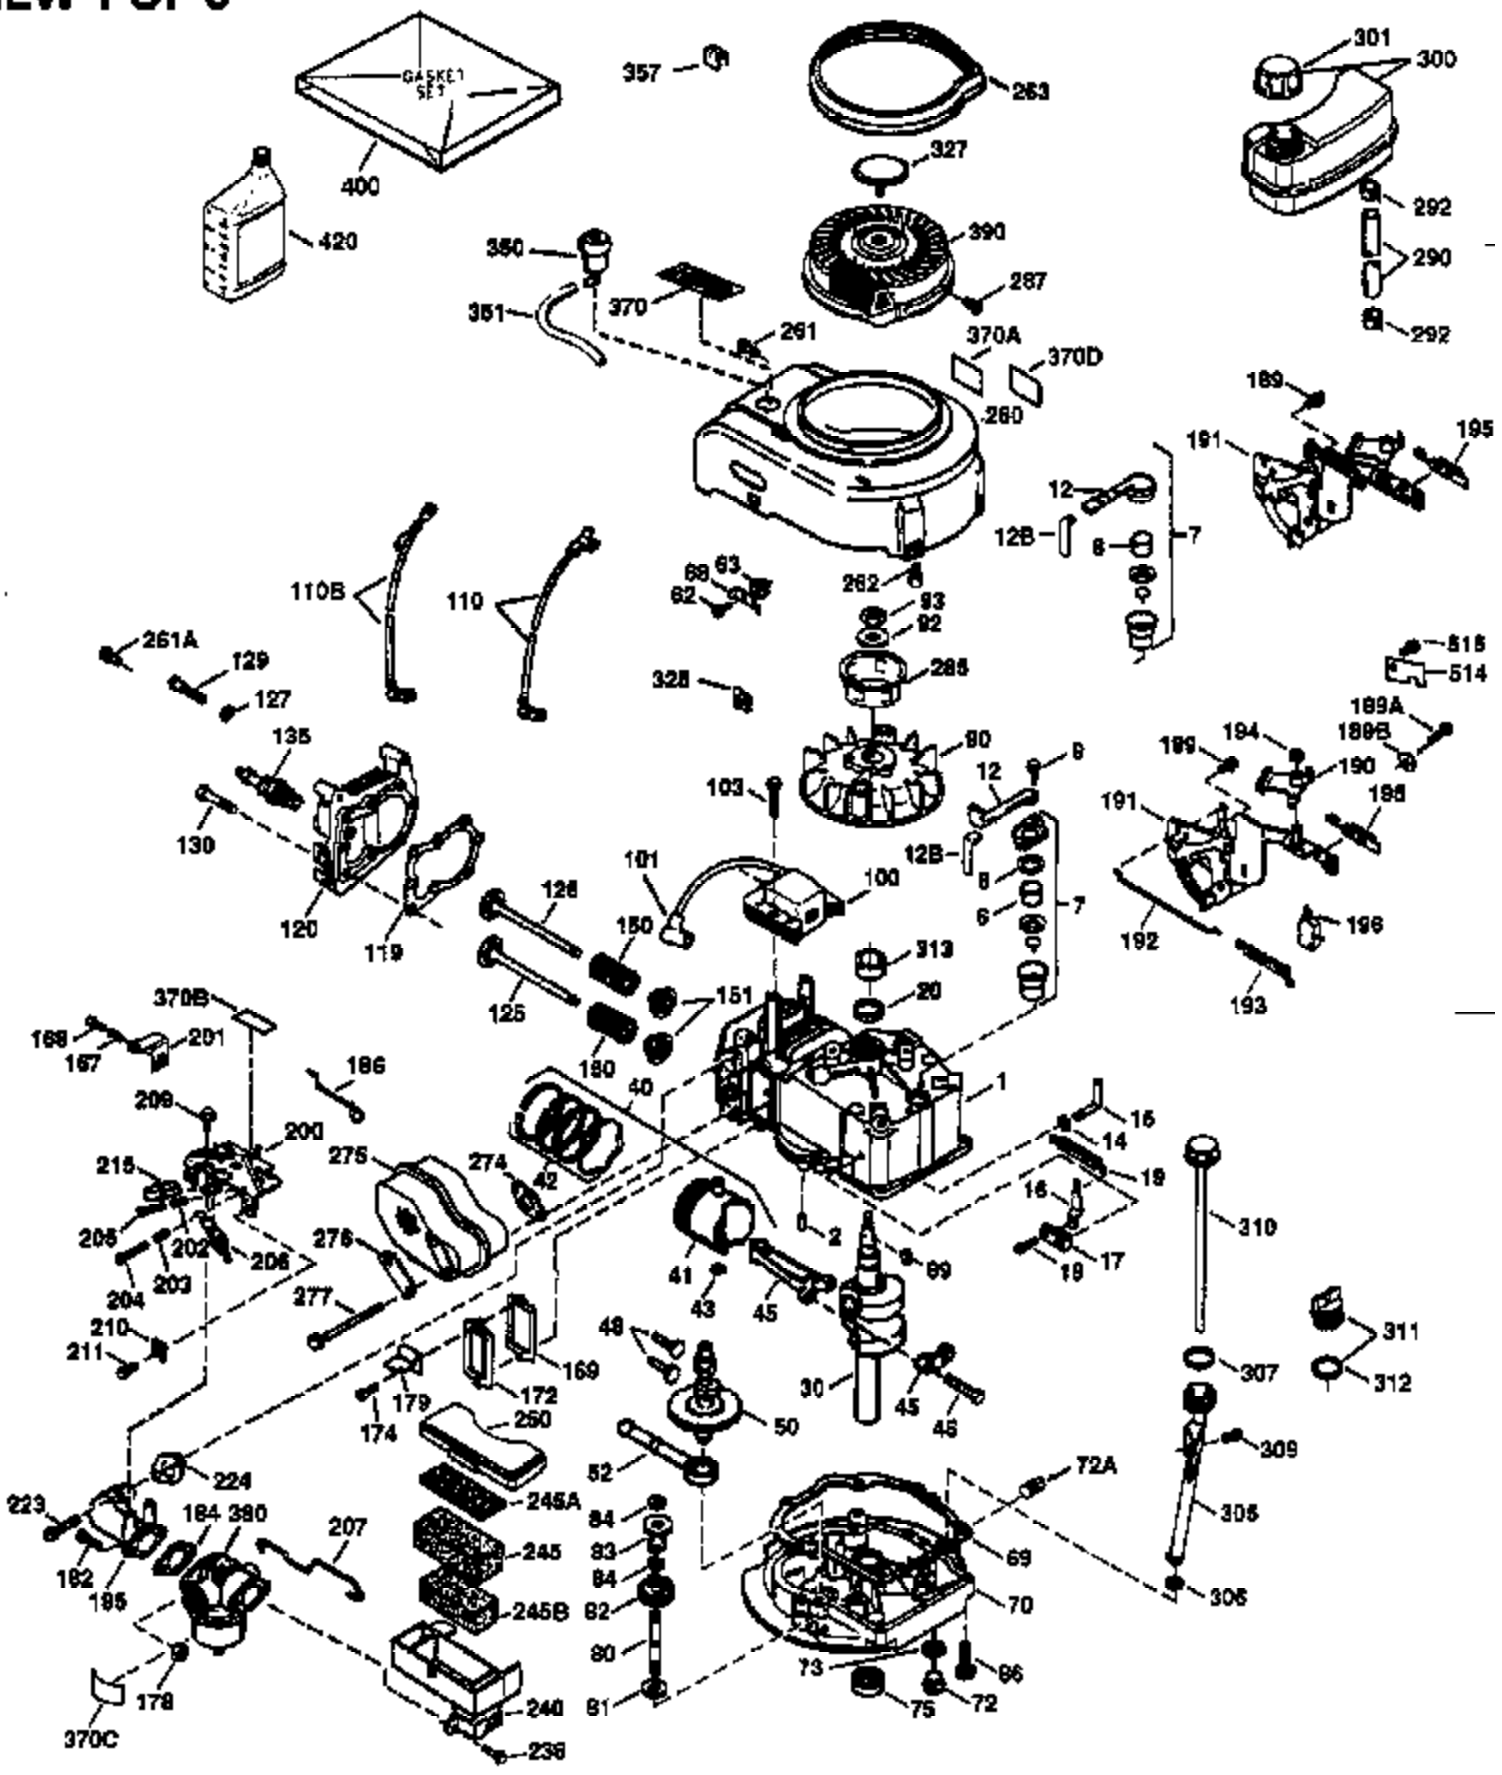

ILLUSTRATION SHOWS TYPICAL PARTS ONLY. ORDER BY PART NUMBER. PARTS NOT LISTED ARE SUPPLIED BY OEM.

VIEW 1 OF 3

Ref #	Part Number	Qty	Description
	1 36478A	1	Cylinder (Incl. 2,7,20 & 125)
	2 26727	2	Dowel Pin
	6 33734	1	Breather Element
	7 36557	1	Breather Ass'y. (Incl. 6 & 12A)
12A	36558	1	Breather Cover & Tube
	14 28277	1	Washer
	15 30589	1	Governor Rod (Incl. 14)
	16 31383A	1	Governor Lever
	17 31335	1	Governor Lever Clamp
	18 650548	1	Screw, 8-32 x 5/16"
	19 36281	1	Extension Spring
	20 32600	1	Oil Seal
	30 36215A	1	Crankshaft
	40 36073	1	Piston, Pin & Ring Set (Std.)
	40 36074	1	Piston, Pin & Ring Set (.010" OS)
	40 36075	1	Piston, Pin & Ring Set (.020" OS)
	41 36070	1	Piston & Pin Ass'y. (Std.) (Incl. 43)
	41 36071	1	Piston & Pin Ass'y. (.010" OS) (Incl. 43)
	41 36072	1	Piston & Pin Ass'y. (.020" OS) (Incl. 43)
	42 36076	1	Ring Set (Std.)
	42 36077	1	Ring Set (.010" OS)
	42 36078	1	Ring Set (.020" OS)
	43 20381	2	Piston Pin Retaining Ring
	45 30963B	1	Connecting Rod Ass'y. (Incl. 46)
	46 32610A	2	Connecting Rod Bolt
	48 27241	2	Valve Lifter
	50 35992	1	Camshaft (MCR)
	52 29914	1	Oil Pump Ass'y.
	69 35261	1	Mounting Flange Gasket
	70 34311D	1	Mounting Flange (Incl. 72 thru 83)
	72 36083	1	Oil Drain Plug
	75 27897	1	Oil Seal
	80 30574A	1	Governor Shaft
	81 30590A	1	Washer
	82 30591	1	Governor Gear Ass'y. (Incl. 81)
	83 30588A	1	Governor Spool
	86 650488	6	Screw, 1/4-20 x 1-1/4"
	89 611004	1	Flywheel Key
	90 611112	1	Flywheel
	92 650815	1	Belleville Washer
	93 650816	1	Flywheel Nut
100	34443A	1	Solid State Ignition
101	610118	1	Spark Plug Cover
103	650814	2	Screw, Torx T-15, 10-24 x 1"
110	34961	1	Ground Wire
119	36477	1	* Cylinder Head Gasket
120	36585	1	Cylinder Head (Incl. 119)
125	36471	1	Exhaust Valve (Std.) (Incl. 151)
125	36472	1	Exhaust Valve (1/32" OS) (Incl. 151)
126	29314B	1	Intake Valve (Std.) (Incl. 151)
126	29315C	1	Intake Valve (1/32" OS) (Incl. 151)
130	6021A	8	Screw, 5/16-18 x 1-1/2"
135	35395	1	Resistor Spark Plug (RJ19LM)
150	35991	2	Valve Spring
151	31673	2	Valve Spring Cap
169	27234A	1	* Valve Cover Gasket
172	32755	1	Valve Cover
174	30200	2	Screw, 10-24 x 9/16"