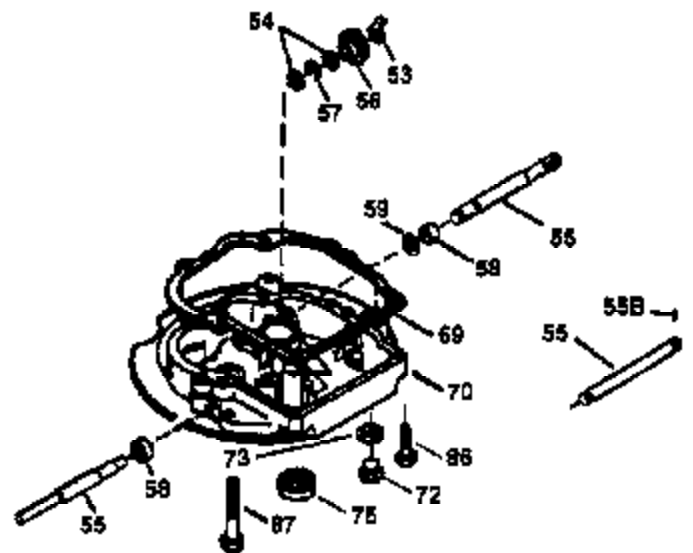

ILLUSTRATION SHOWS TYPICAL PARTS ONLY. ORDER BY PART NUMBER. PARTS NOT LISTED ARE SUPPLIED BY OEM.

VIEW 2 OF 3

Ref #	Part Number	Qty	Description
12A	36558	1	Breather Cover & Tube
19	36281	1	Extension Spring
69	35261	1	Mounting Flange Gasket
70	34311D	1	Mounting Flange (Incl. 72 thru 83)
72	36083	1	Oil Drain Plug
75	27897	1	Oil Seal
86	650488	6	Screw, 1/4-20 x 1-1/4"
182	6201	2	Screw, 1/4-28 x 7/8"
185	31384A	1	Intake Pipe (Incl. 224)
186	34337	1	Governor Link
223	650451	2	Screw, 1/4-20 x 1"
238	650937	2	Screw, 10-32 x 43/64"
239	35848	1	Air Cleaner Gasket
239A	36277	1	Air Cleaner Seal
243	650966	1	Screw, M-5 x 0.8-6g x 2-7/16"
245	36278	1	Air Cleaner Filter
250	36274	1	Air Cleaner Cover
263	36280	1	Trim Ring
287	650926	2	Screw, 8-32 x 21/64"
298	28763	2	Screw, 10-32 x 35/64"
300	36279	1	Fuel Tank (Incl. 292 & 301)
301	35355	1	Fuel Cap
390	590694	1	Rewind Starter (NOTE: This engine could have been built with 590686 starter. Refer to the design of the air intake louvers for part identification. Individual starter parts do not interchange.)