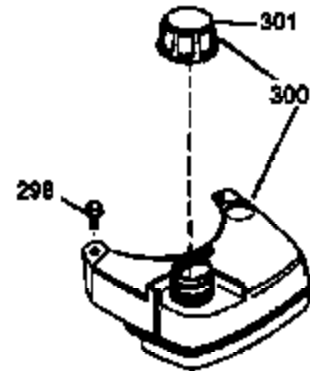

ILLUSTRATION SHOWS TYPICAL PARTS ONLY. ORDER BY PART NUMBER. PARTS NOT LISTED ARE SUPPLIED BY OEM.

VIEW 2 OF 3

Ref #	Part Number	Qty	Description
12A	36558	1	Breather Cover & Tube
19	36281	1	Extension Spring
69	35261	1	Mounting Flange Gasket
70	34311D	1	Mounting Flange (Incl. 72 thru 83)
72	36083	1	Oil Drain Plug
75	27897	1	Oil Seal
86	650488	6	Screw, 1/4-20 x 1-1/4"
182	6201	2	Screw, 1/4-28 x 7/8"
185	31384A	1	Intake Pipe (Incl. 224)
186	34337	1	Governor Link
223	650451	2	Screw, 1/4-20 x 1"
238	650937	2	Screw, 10-32 x 43/64"
239	35848	1	Air Cleaner Gasket
239A	36277	1	Air Cleaner Seal
243	650966	1	Screw, M-5 x 0.8-6g x 2-7/16"
245	36278	1	Air Cleaner Filter
250	36274	1	Air Cleaner Cover
263	36280	1	Trim Ring
287	650926	2	Screw, 8-32 x 21/64"
298	28763	2	Screw, 10-32 x 35/64"
300	36279	1	Fuel Tank (Incl. 292 & 301)
301	35355	1	Fuel Cap
390	590694	1	Rewind Starter (NOTE: This engine could have been built with 590686 starter. Refer to the design of the air intake louvers for part identification. Individual starter parts do not interchange.)