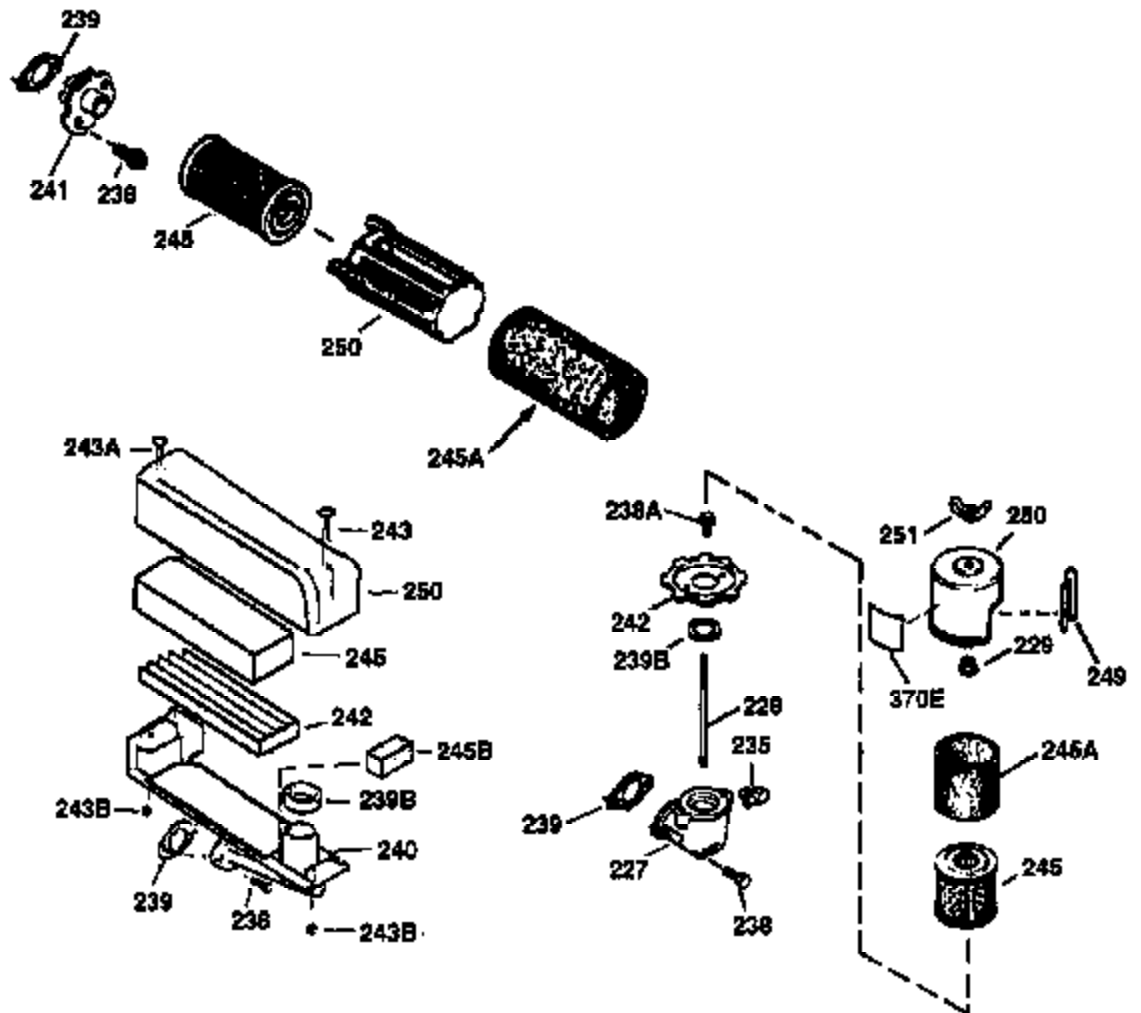

ILLUSTRATION SHOWS TYPICAL PARTS ONLY. ORDER BY PART NUMBER. PARTS NOT LISTED ARE SUPPLIED BY OEM.

VIEW 3 OF 3

Ref #	Part Number	Qty	Description
12A	36558	1	Breather Cover & Tube
90	611112	1	Flywheel
238	650937	2	Screw, 10-32 x 43/64"
239	35848	1	Air Cleaner Gasket
239B	36277	1	Air Cleaner Seal
240	36273	1	Air Cleaner Body (Incl. 239)
242	36276	1	Air Cleaner Base
243	650966	1	Screw, M-5 x 0.8-6g x 2-7/16"
243A	650968	1	Screw, M-5 x 0.8-6g x 1-7/16"
243B	650967	2	Square Nut M-5 x 0.8-6h
245A	36275	1	Air Cleaner Filter
245	36278	1	Air Cleaner Filter
250	36274	1	Air Cleaner Cover
275	36473	1	Muffler (Incl. 277)
277	650988	2	Screw, 1/4-20 x 2-5/16"
416	36085	1	Spark Arrestor Kit (Incl. 417)(Optional)
417	650760	1	Screw, 8-32 x 3/8" (Optional)