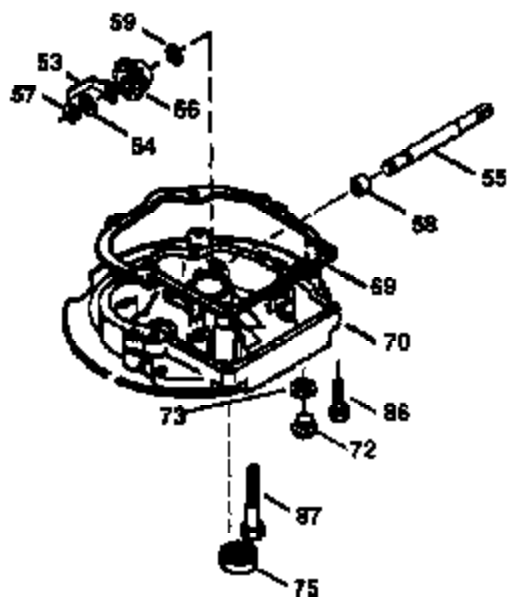

ILLUSTRATION SHOWS TYPICAL PARTS ONLY. ORDER BY PART NUMBER. PARTS NOT LISTED ARE SUPPLIED BY OEM.

VIEW 2 OF 3

Ref #	Part Number	Qty	Description
12A	36558	1	Breather Cover & Tube
19	35998	1	Extension Spring
69	35261	1	Mounting Flange Gasket
70	34311D	1	Mounting Flange (Incl. 72 thru 83)
72	36083	1	Oil Drain Plug
75	27897	1	Oil Seal
86	650488	6	Screw, 1/4-20 x 1-1/4"
182	6201	2	Screw, 1/4-28 x 7/8"
185	31384A	1	Intake Pipe (Incl. 224)
186	36255	1	Governor Link
223	650451	2	Screw, 1/4-20 x 1"
238	650937	2	Screw, 10-32 x 43/64"
239	35848	1	Air Cleaner Gasket
243	650966	1	Screw, M-5 x 0.8-6g x 2-7/16"
245	36278	1	Air Cleaner Filter
245A	36275	1	Air Cleaner Filter
250	36274	1	Air Cleaner Cover
263	36280	1	Trim Ring
287	650926	2	Screw, 8-32 x 21/64"
298	28763	2	Screw, 10-32 x 35/64"
300	36279	1	Fuel Tank (Incl. 292 & 301)
301	35355	1	Fuel Cap
390	590694	1	Rewind Starter (NOTE: This engine could have been built with 590686 starter. Refer to the design of the air intake louvers for part identification. Individual starter parts do not interchange.)