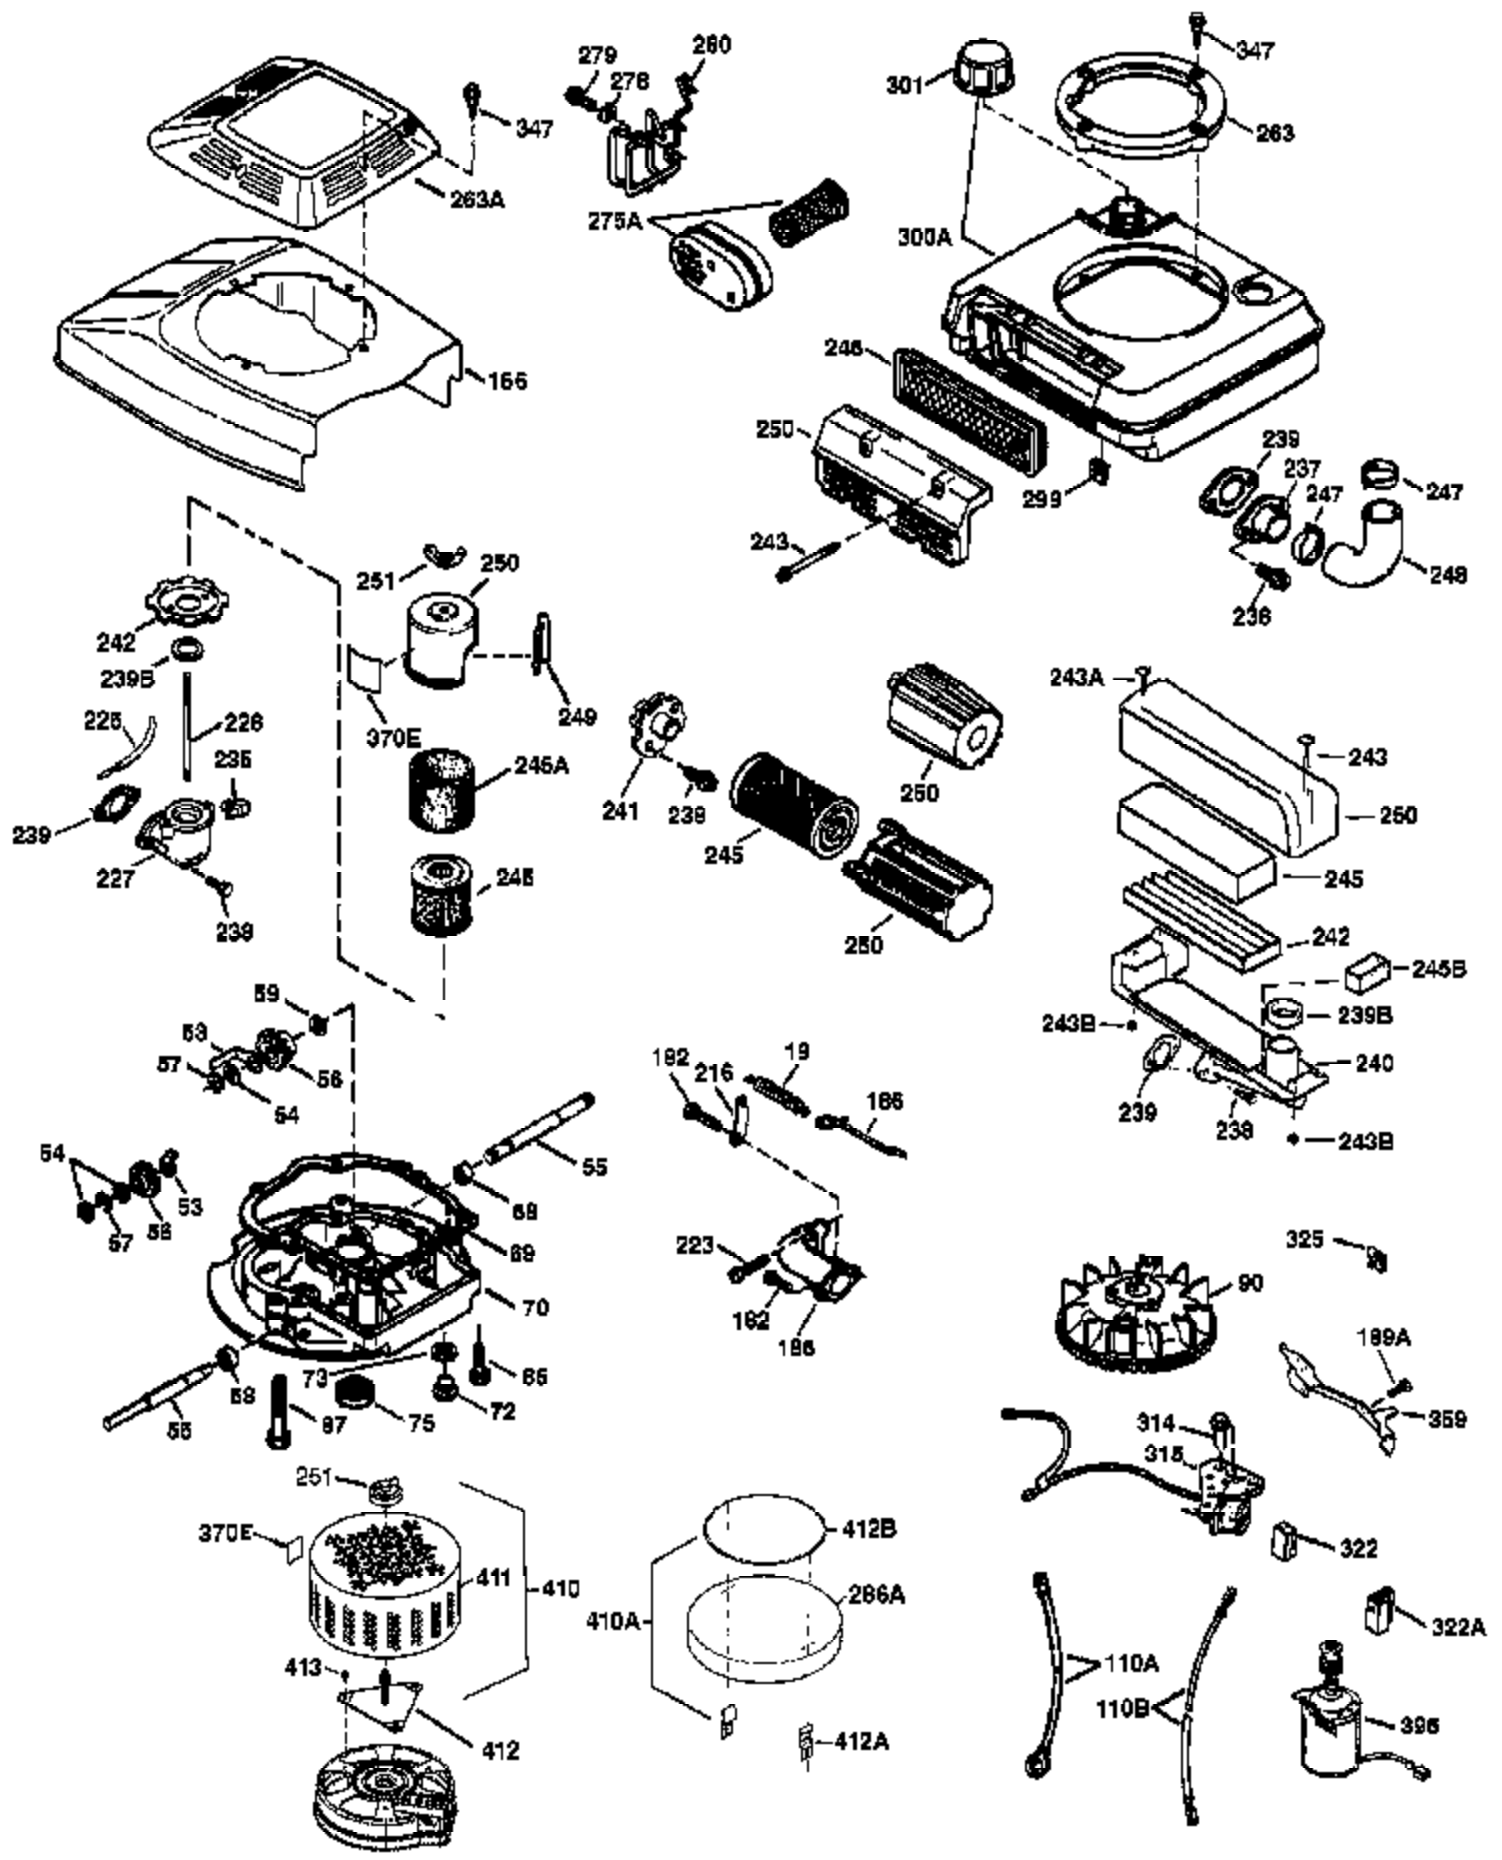

Ref #	Part Number	Qty	Description
19	35998	1	Extension Spring
53	31745	1	Tang Washer
54	31747	1	Washer
55	35218A	1	P.T.O. Shaft
56	33401	1	R.H. Hand Worm Gear
57	33537	1	Retainer Ring
58	31744	1	Oil Seal
69	35261	1	* Mounting Flange Gasket
70	33535C	1	Mounting Flange (Incl.58,72 thru 83)
72	36083	1	Oil Drain Plug
75	26208	1	Oil Seal
86	650488	5	Screw, 1/4-20 x 1-1/4"
87	650492	1	Screw, 1/4-20 x 2-1/4"
90	611112	1	Flywheel
182	6201	2	Screw, 1/4-28 x 7/8"
185	31384A	1	Intake Pipe (Incl. 224)
186	36255	1	Governor Link
223	650451	2	Screw, 1/4-20 x 1"
238	650937	2	Screw, 10-32 x 43/64"
239	35848	1	* Air Cleaner Gasket
239B	36277	1	Air Cleaner Seal
240	36273	1	Air Cleaner Body
242	36276	1	Air Cleaner Base
243A	650968	1	Screw, M-5 x 0.8-6g x 1-7/16"
243B	650967	2	Square Nut M-5 x 0.8-6h
243	650966	1	Screw, M-5 x 0.8-6g x 2-7/16"
245B	36275	1	Air Cleaner Filter
245	36278	1	Air Cleaner Filter
250	36274	1	Air Cleaner Cover
263	36280	1	Trim Ring
275A	36664	1	Spark Arrestor Muffler (Optional) (Incl. 277,284,284A,416,417)
301	36246	1	Fuel Cap
380	632669	1	Carburetor (Incl. 184)