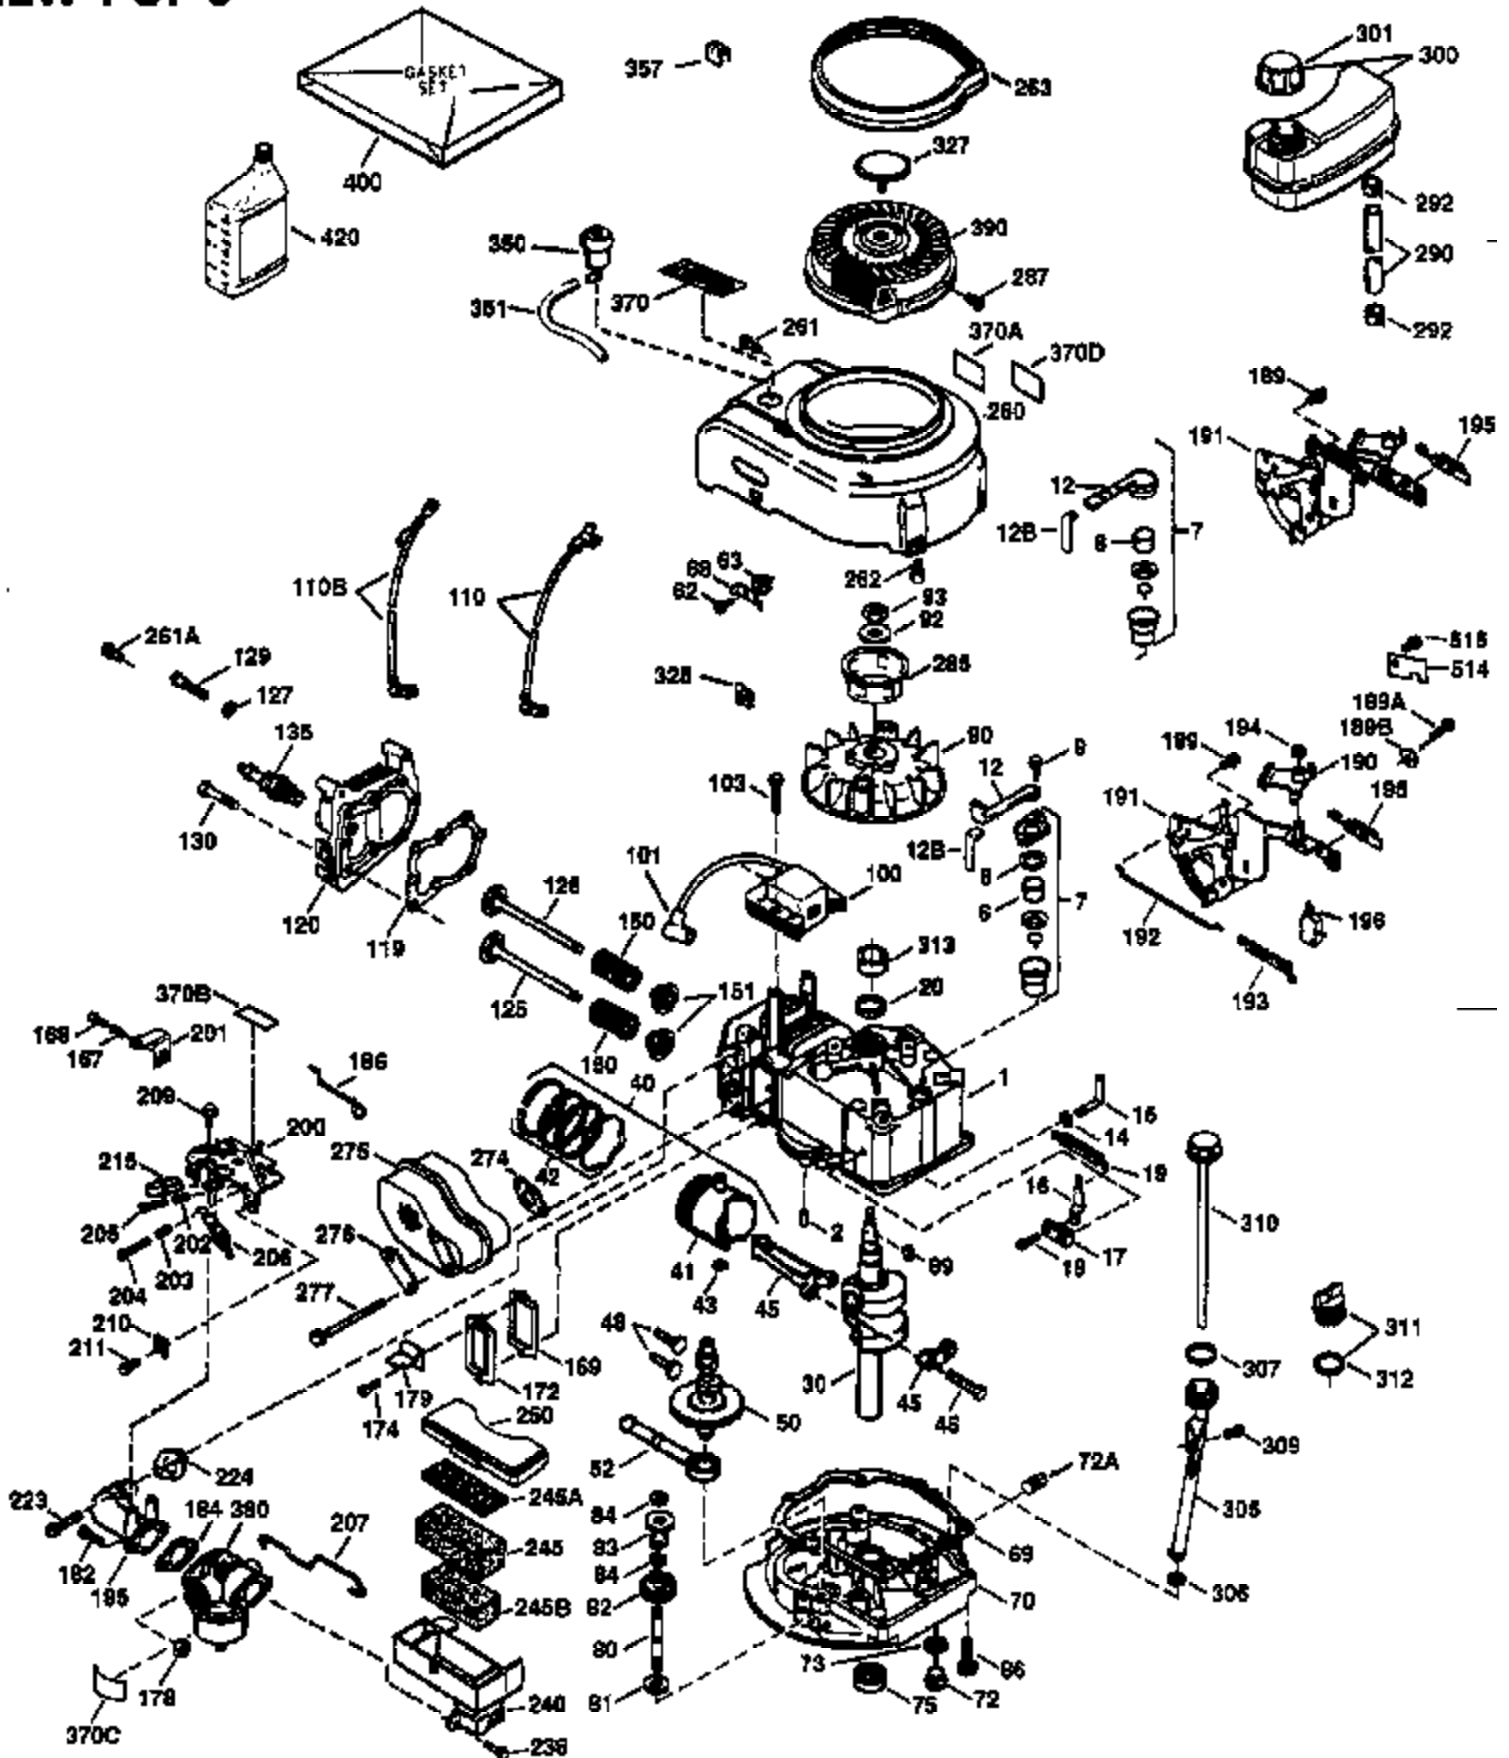

ILLUSTRATION SHOWS TYPICAL PARTS ONLY. ORDER BY PART NUMBER. PARTS NOT LISTED ARE SUPPLIED BY OEM.

VIEW 1 OF 3

Ref #	Part Number	Qty	Description
1	36265	1	Cylinder (Incl. 2 & 20)
2	26727	2	Dowel Pin
6	33734	1	Breather Element
7	34214A	1	Breather Ass'y. (Incl.6,8,9,12 & 12B)
8	33735	1	* Breather Gasket
9	30200	2	Screw, 10-24 x 9/16"
12	33886	1	Breather Tube
12B	34695	1	Breather Tube Elbow
14	28277	1	Washer
15	30589	1	Governor Rod (Incl. 14)
16	31383A	1	Governor Lever
17	31335	1	Governor Lever Clamp
18	650548	1	Screw, 8-32 x 5/16"
19	36281	1	Extension Spring
20	32600	1	Oil Seal
30	35996	1	Crankshaft
40	36073	1	Piston, Pin & Ring Set (Std.)
40	36074	1	Piston, Pin & Ring Set (.010" OS)
40	36075	1	Piston, Pin & Ring Set (.020" OS)
41	36070	1	Piston & Pin Ass'y. (Std.) (Incl. 43)
41	36071	1	Piston & Pin Ass'y. (.010" OS) (Incl. 43)
41	36072	1	Piston & Pin Ass'y. (.020" OS) (Incl. 43)
42	36076	1	Ring Set (Std.)
42	36077	1	Ring Set (.010" OS)
42	36078	1	Ring Set (.020" OS)
43	20381	2	Piston Pin Retaining Ring
45	30963B	1	Connecting Rod Ass'y. (Incl. 46)
46	32610A	2	Connecting Rod Bolt
48	27241	2	Valve Lifter
50	35992	1	Camshaft (MCR)
52	29914	1	Oil Pump Ass'y.
69	35261	1	Mounting Flange Gasket
70	34311D	1	Mounting Flange (Incl. 72 thru 83)
72	30572	1	Oil Drain Plug (Incl. 73)
73	28833	1	Drain Plug Gasket
75	27897	1	Oil Seal
80	30574A	1	Governor Shaft
81	30590A	1	Washer
82	30591	1	Governor Gear Ass'y. (Incl. 81)
83	30588A	1	Governor Spool
86	650488	6	Screw, 1/4-20 x 1-1/4"
89	611004	1	Flywheel Key
90	611112	1	Flywheel
92	650815	1	Belleville Washer
93	650816	1	Flywheel Nut
100	34443A	1	Solid State Ignition
101	610118	1	Spark Plug Cover
103	650814	2	Screw, Torx T-15, 10-24 x 1"
110	34961	1	Ground Wire
119	33554A	1	* Cylinder Head Gasket
120	34342	1	Cylinder Head
125	29313C	1	Exhaust Valve (Std.) (Incl. 151)
125	29315C	1	Exhaust Valve (1/32" OS) (Incl. 151)
126	29314B	1	Intake Valve (Std.) (Incl. 151)
126	29315C	1	Intake Valve (1/32" OS) (Incl. 151)
130	6021A	8	Screw, 5/16-18 x 1-1/2"
135	35395	1	Resistor Spark Plug (RJ19LM)
150	35991	2	Valve Spring