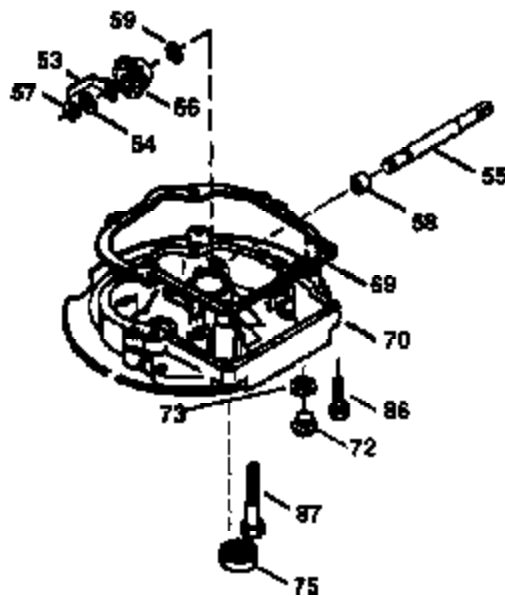

ILLUSTRATION SHOWS TYPICAL PARTS ONLY. ORDER BY PART NUMBER. PARTS NOT LISTED ARE SUPPLIED BY OEM.

VIEW 2 OF 3

Ref #	Part Number	Qty	Description
19	36281	1	Extension Spring
69	35261	1	Mounting Flange Gasket
70	34311D	1	Mounting Flange (Incl. 72 thru 83)
72	30572	1	Oil Drain Plug (Incl. 73)
73	28833	1	Drain Plug Gasket
75	27897	1	Oil Seal
86	650488	6	Screw, 1/4-20 x 1-1/4"
166	35827	1	Engine Shroud
182	6201	2	Screw, 1/4-28 x 7/8"
185	31384A	1	Intake Pipe (Incl. 224)
186	34337	1	Governor Link
223	650451	2	Screw, 1/4-20 x 1"
238	650932	2	Screw, 10-32 x 49/64"
239	34338	1	* Air Cleaner Gasket
245	35066	1	Air Cleaner Filter
250	35986	1	Air Cleaner Cover
263A	35821	1	Grill Starter
287	650926	2	Screw, 8-32 x 21/64"
300	35586	1	Fuel Tank (Incl. 292 & 301)
301	35355	1	Fuel Cap
330	35853	1	Starter Wire
330A	34970	1	Ground Wire
347	650898	4	Screw, 10-32 x 27/32"
390	590637	1	Rewind Starter