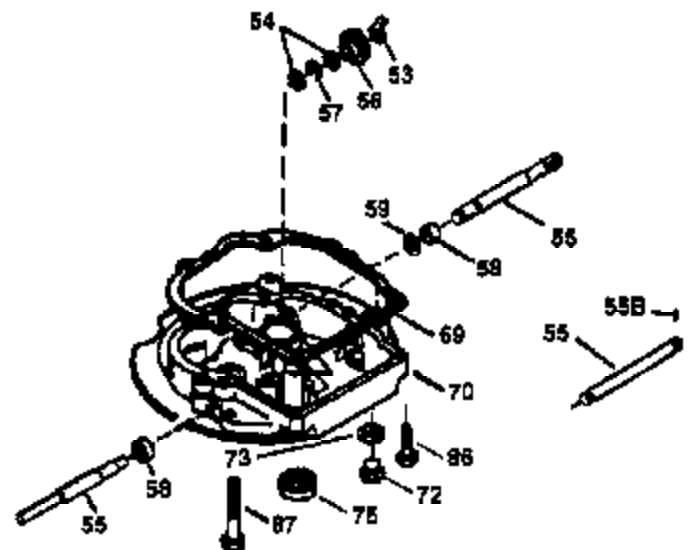

ILLUSTRATION SHOWS TYPICAL PARTS ONLY. ORDER BY PART NUMBER. PARTS NOT LISTED ARE SUPPLIED BY OEM.

VIEW 2 OF 3

Ref #	Part Number	Qty	Description
19	36281	1	Extension Spring
69	35261	1	Mounting Flange Gasket
70	34311D	1	Mounting Flange (Incl. 72 thru 83)
72	30572	1	Oil Drain Plug (Incl. 73)
73	28833	1	Drain Plug Gasket
75	27897	1	Oil Seal
86	650488	6	Screw, 1/4-20 x 1-1/4"
166	35827	1	Engine Shroud
182	6201	2	Screw, 1/4-28 x 7/8"
185	31384A	1	Intake Pipe (Incl. 224)
186	34337	1	Governor Link
223	650451	2	Screw, 1/4-20 x 1"
238	650932	2	Screw, 10-32 x 49/64"
239	34338	1	* Air Cleaner Gasket
245	35066	1	Air Cleaner Filter
250	35986	1	Air Cleaner Cover
263A	35821	1	Grill Starter
287	650926	2	Screw, 8-32 x 21/64"
300	35586	1	Fuel Tank (Incl. 292 & 301)
301	35355	1	Fuel Cap
330	35853	1	Starter Wire
330A	34970	1	Ground Wire
347	650898	4	Screw, 10-32 x 27/32"
390	590637	1	Rewind Starter