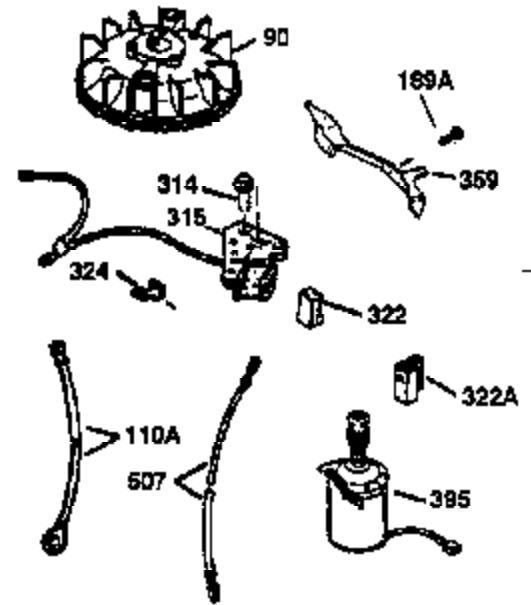

ILLUSTRATION SHOWS TYPICAL PARTS ONLY. ORDER BY PART NUMBER. PARTS NOT LISTED ARE SUPPLIED BY OEM.

VIEW 3 OF 3

Ref #	Part Number	Qty	Description
90	611150	1	Flywheel
238	650932	2	Screw, 10-32 x 49/64"
239	34338	1	* Air Cleaner Gasket
241	35797	1	Air Cleaner Collar
245	35066	1	Air Cleaner Filter
250	35986	1	Air Cleaner Cover
275	35993	1	Muffler
276	35994	1	Locking Plate
277	650957	2	Screw, 1/4-20 x 2-31/32"
314	650767	2	Screw, 8-32 x 27/64"
315	34990	1	Alternator Coil (Milli-Amp)
322	35013	1	Connector Body
330	35853	1	Starter Wire
330A	34970	1	Ground Wire
395	35709	1	Electric Starter Motor (12 Volt)