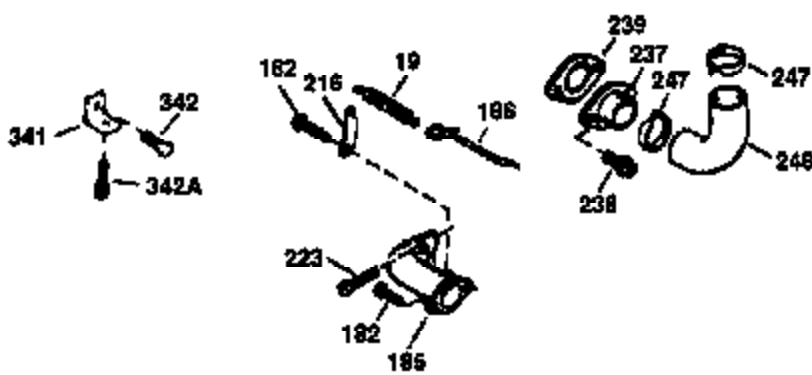

ILLUSTRATION SHOWS TYPICAL PARTS ONLY. ORDER BY PART NUMBER. PARTS NOT LISTED ARE SUPPLIED BY OEM.

VIEW 2 OF 3

Ref #	Part Number	Qty	Description
19	36281	1	Extension Spring
69	35261	1	Mounting Flange Gasket
70	34311D	1	Mounting Flange (Incl. 72 thru 83)
72	30572	1	Oil Drain Plug (Incl. 73)
73	28833	1	Drain Plug Gasket
75	27897	1	Oil Seal
86	650488	6	Screw, 1/4-20 x 1-1/4"
166	35827	1	Engine Shroud
182	6201	2	Screw, 1/4-28 x 7/8"
185	31384A	1	Intake Pipe (Incl. 224)
186	34337	1	Governor Link
223	650451	2	Screw, 1/4-20 x 1"
238	650932	2	Screw, 10-32 x 49/64"
239	34338	1	* Air Cleaner Gasket
245	35066	1	Air Cleaner Filter
250	35986	1	Air Cleaner Cover
263A	35821	1	Grill Starter
287	650926	2	Screw, 8-32 x 21/64"
300	35586	1	Fuel Tank (Incl. 292 & 301)
301	35355	1	Fuel Cap
330	35853	1	Starter Wire
330A	34970	1	Ground Wire
347	650898	4	Screw, 10-32 x 27/32"
390	590637	1	Rewind Starter