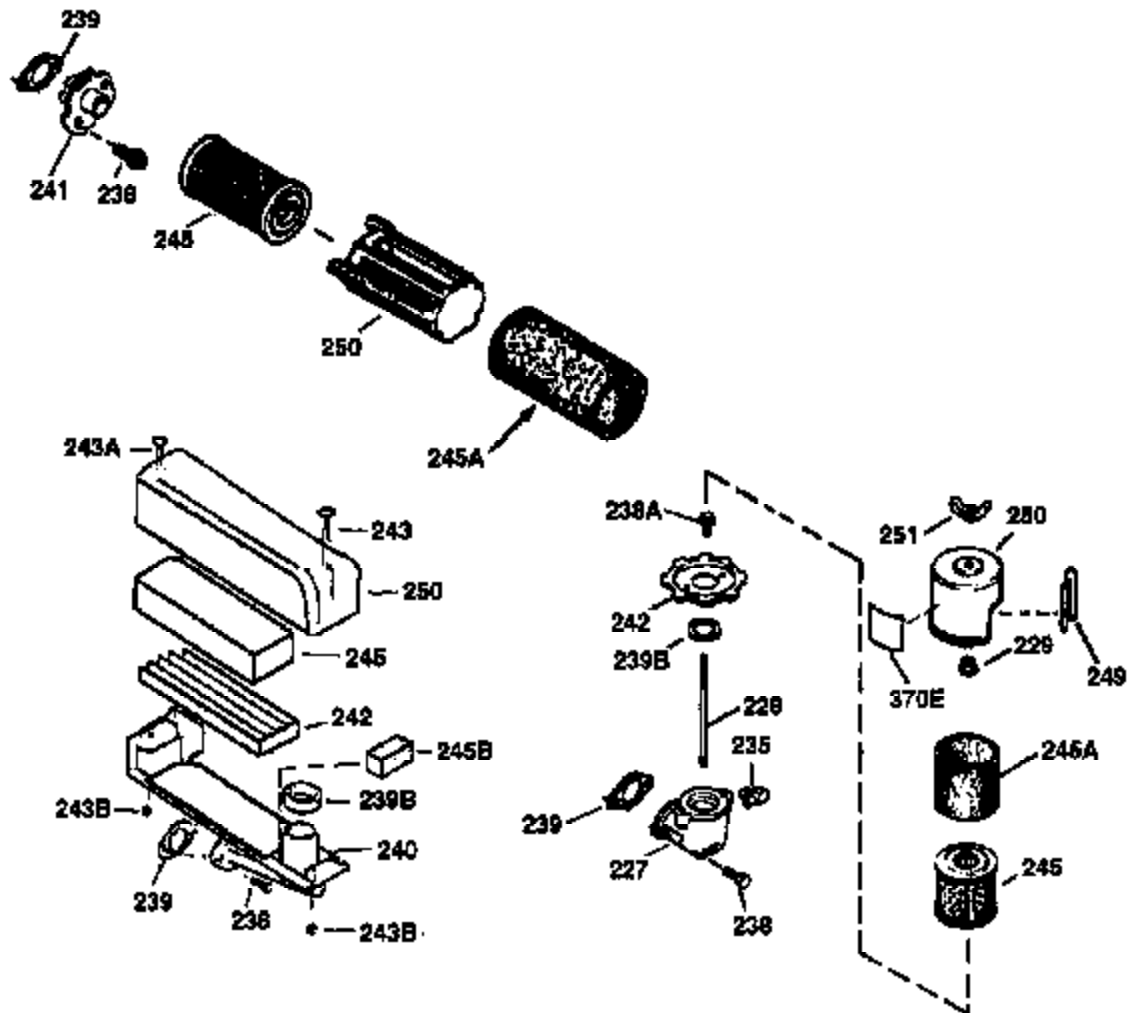

ILLUSTRATION SHOWS TYPICAL PARTS ONLY. ORDER BY PART NUMBER. PARTS NOT LISTED ARE SUPPLIED BY OEM.

VIEW 3 OF 3

Ref #	Part Number	Qty	Description
90	611150	1	Flywheel
238	650932	2	Screw, 10-32 x 49/64"
239	34338	1	* Air Cleaner Gasket
241	35797	1	Air Cleaner Collar
245	35066	1	Air Cleaner Filter
250	35986	1	Air Cleaner Cover
275	35993	1	Muffler
276	35994	1	Locking Plate
277	650957	2	Screw, 1/4-20 x 2-31/32"
314	650767	2	Screw, 8-32 x 27/64"
315	34990	1	Alternator Coil (Milli-Amp)
322	35013	1	Connector Body
330	35853	1	Starter Wire
330A	34970	1	Ground Wire
395	35709	1	Electric Starter Motor (12 Volt)