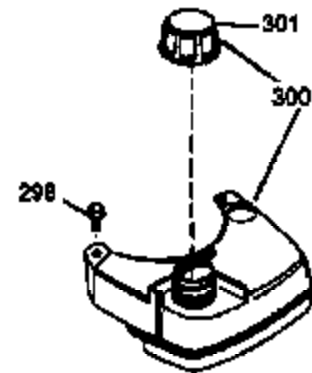

ILLUSTRATION SHOWS TYPICAL PARTS ONLY. ORDER BY PART NUMBER. PARTS NOT LISTED ARE SUPPLIED BY OEM.

VIEW 2 OF 3

Ref #	Part Number	Qty	Description
19	36281	1	Extension Spring
69	35261	1	Mounting Flange Gasket
70	34311D	1	Mounting Flange (Incl. 72 thru 83)
72	30572	1	Oil Drain Plug (Incl. 73)
73	28833	1	Drain Plug Gasket
75	27897	1	Oil Seal
86	650488	6	Screw, 1/4-20 x 1-1/4"
166	35827	1	Engine Shroud
182	6201	2	Screw, 1/4-28 x 7/8"
185	31384A	1	Intake Pipe (Incl. 224)
186	34337	1	Governor Link
223	650451	2	Screw, 1/4-20 x 1"
238	650932	2	Screw, 10-32 x 49/64"
239	34338	1	* Air Cleaner Gasket
245	35066	1	Air Cleaner Filter
250	35986	1	Air Cleaner Cover
263A	35821	1	Grill Starter
287	650926	2	Screw, 8-32 x 21/64"
300	35586	1	Fuel Tank (Incl. 292 & 301)
301	35355	1	Fuel Cap
330	35853	1	Starter Wire
330A	34970	1	Ground Wire
347	650898	4	Screw, 10-32 x 27/32"
390	590637	1	Rewind Starter