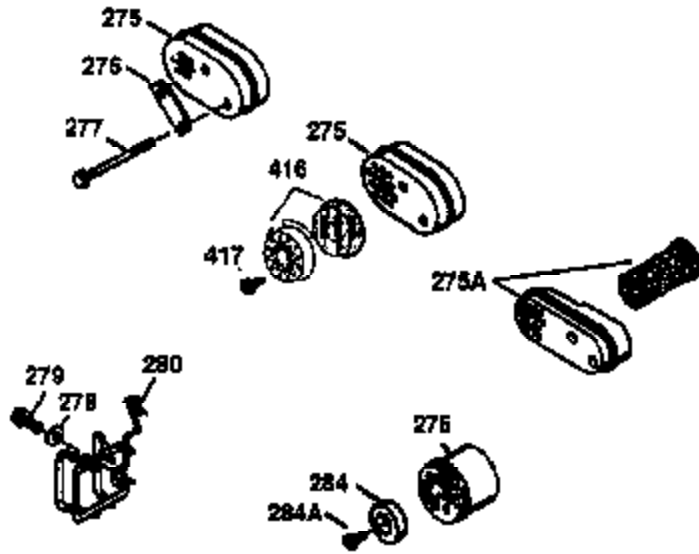

ILLUSTRATION SHOWS TYPICAL PARTS ONLY. ORDER BY PART NUMBER. PARTS NOT LISTED ARE SUPPLIED BY OEM.

VIEW 3 OF 3

Ref #	Part Number	Qty	Description
90	611150	1	Flywheel
238	650932	2	Screw, 10-32 x 49/64"
239	34338	1	* Air Cleaner Gasket
241	35797	1	Air Cleaner Collar
245	35066	1	Air Cleaner Filter
250	35986	1	Air Cleaner Cover
275	35993	1	Muffler
276	35994	1	Locking Plate
277	650957	2	Screw, 1/4-20 x 2-31/32"
314	650767	2	Screw, 8-32 x 27/64"
315	34990	1	Alternator Coil (Milli-Amp)
322	35013	1	Connector Body
330	35853	1	Starter Wire
330A	34970	1	Ground Wire
395	35709	1	Electric Starter Motor (12 Volt)