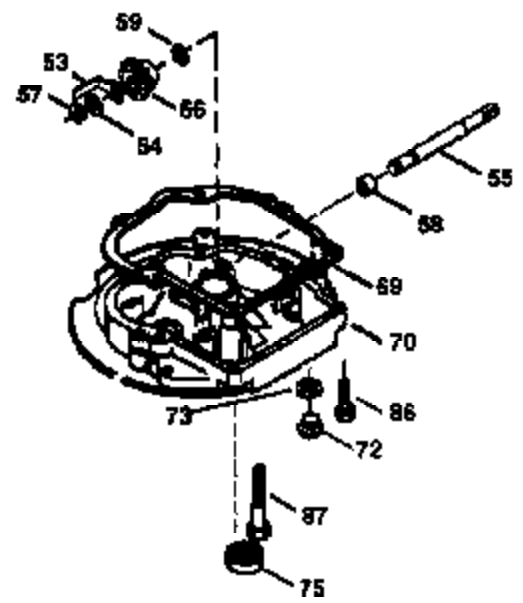

Ref #	Part Number	Qty	Description
169	27234A	1	* Valve Cover Gasket
172	32755	1	Valve Cover
174	650128	2	Screw, 10-24 x 1/2"
178	29752	2	Nut & Lock Washer, 1/4-28
182	6201	2	Screw, 1/4-28 x 7/8"
184	26756	1	* Carburetor To Intake Pipe Gasket
185	31384A	1	Intake Pipe (Incl. 224)
186	34337	1	Governor Link
189	650839	2	Screw, 1/4-20 x 3/8"
190	35831	1	Brake Lever
191	35039B	1	S.E. Brake Bracket (Incl. 195)
192	34966	1	Brake Control Link
193	34965	1	Brake Spring
194	32309	1	Retaining Ring
195	610973	1	Terminal
200	33131A	1	Control Bracket (Incl. 202 thru 205)
202	33802	1	Compression Spring
203	31342	1	Compression Spring
204	650549	1	Screw, 5-40 x 7/16"
205	650777	1	Screw, 6-32 x 21/32"
207	34336	1	Throttle Link
209	30200	2	Screw, 10-24 x 9/16"
210	27793	1	Conduit Clip
211	28942	1	Screw, 10-32 x 3/8"
223	650451	2	Screw, 1/4-20 x 1"
224	34690A	1	* Intake Pipe Gasket
238	650932	2	Screw, 10-32 x 49/64"
245	35066	1	Air Cleaner Filter
250	35986	1	Air Cleaner Cover
260	35826	1	Blower Housing
261	30200	2	Screw, 10-24 x 9/16"
262	650831	2	Screw, 1/4-20 x 1/2"
275	35603A	1	Muffler (Incl. 277)
276	33753	1	Locking Plate
277	650795	2	Screw, 1/4-20 x 2-1/4"
285	35000	1	Starter Cup
287	650926	2	Screw, 8-32 x 21/64"
290	34357	1	Fuel Line
292	26460	2	Fuel Line Clamp
300	35586	1	Fuel Tank (Incl. 292 & 301)
301	35355	1	Fuel Cap
305	35819A	1	Oil Fill Tube
306	34265	1	* "O" Ring
307	35499	1	"O" Ring
309	650936	1	Screw, 10-32 x 13/32"
310	35822	1	Dipstick
313	34080	1	Spacer
370A	35840	1	Name Decal
370	35977	1	Instruction Decal
380	632644	1	Carburetor (Incl. 184)
390	590637	1	Rewind Starter
400	35997	1	* Gasket Set (Incl. items marked PK i n notes). Incl. Part #s 26756 (1), 27234A (1), 33554A (1), 33735 (1), 34265 (1), 34338 (1), 34690A (1)
420	730225	1	SAE 30 4-Cycle Engine Oil (Quart)

ILLUSTRATION SHOWS TYPICAL PARTS ONLY. ORDER BY PART NUMBER. PARTS NOT LISTED ARE SUPPLIED BY OEM.

VIEW 2 OF 3