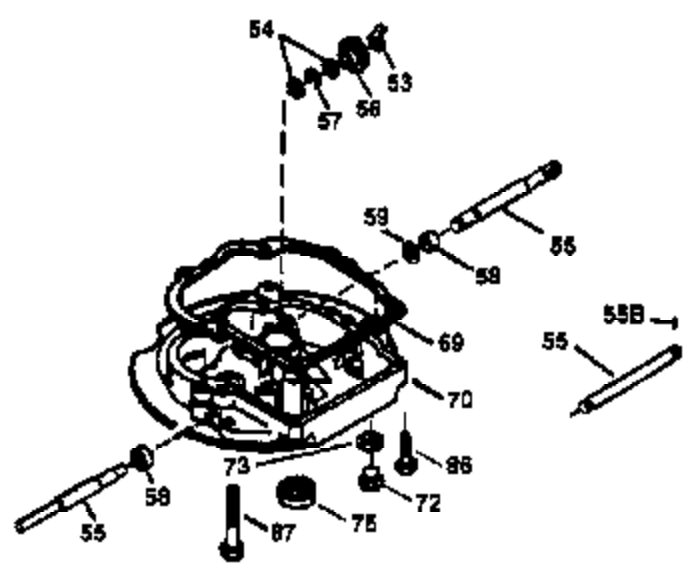

Ref #	Part Number	Qty	Description
169	27234A	1	* Valve Cover Gasket
172	32755	1	Valve Cover
174	650128	2	Screw, 10-24 x 1/2"
178	29752	2	Nut & Lock Washer, 1/4-28
182	6201	2	Screw, 1/4-28 x 7/8"
184	26756	1	* Carburetor To Intake Pipe Gasket
185	31384A	1	Intake Pipe (Incl. 224)
186	34337	1	Governor Link
189	650839	2	Screw, 1/4-20 x 3/8"
190	35831	1	Brake Lever
191	35039B	1	S.E. Brake Bracket (Incl. 195)
192	34966	1	Brake Control Link
193	34965	1	Brake Spring
194	32309	1	Retaining Ring
195	610973	1	Terminal
200	33131A	1	Control Bracket (Incl. 202 thru 205)
202	33802	1	Compression Spring
203	31342	1	Compression Spring
204	650549	1	Screw, 5-40 x 7/16"
205	650777	1	Screw, 6-32 x 21/32"
207	34336	1	Throttle Link
209	30200	2	Screw, 10-24 x 9/16"
210	27793	1	Conduit Clip
211	28942	1	Screw, 10-32 x 3/8"
223	650451	2	Screw, 1/4-20 x 1"
224	34690A	1	* Intake Pipe Gasket
238	650932	2	Screw, 10-32 x 49/64"
245	35066	1	Air Cleaner Filter
250	35986	1	Air Cleaner Cover
260	35826	1	Blower Housing
261	30200	2	Screw, 10-24 x 9/16"
262	650831	2	Screw, 1/4-20 x 1/2"
275	35603A	1	Muffler (Incl. 277)
276	33753	1	Locking Plate
277	650795	2	Screw, 1/4-20 x 2-1/4"
285	35000	1	Starter Cup
287	650926	2	Screw, 8-32 x 21/64"
290	34357	1	Fuel Line
292	26460	2	Fuel Line Clamp
300	35586	1	Fuel Tank (Incl. 292 & 301)
301	35355	1	Fuel Cap
305	35819A	1	Oil Fill Tube
306	34265	1	* "O" Ring
307	35499	1	"O" Ring
309	650936	1	Screw, 10-32 x 13/32"
310	35822	1	Dipstick
313	34080	1	Spacer
370A	35840	1	Name Decal
370	35977	1	Instruction Decal
380	632644	1	Carburetor (Incl. 184)
390	590637	1	Rewind Starter
400	35997	1	* Gasket Set (Incl. items marked PK i n notes). Incl. Part #s 26756 (1), 27234A (1), 33554A (1), 33735 (1), 34265 (1), 34338 (1), 34690A (1)
420	730225	1	SAE 30 4-Cycle Engine Oil (Quart)

ILLUSTRATION SHOWS TYPICAL PARTS ONLY. ORDER BY PART NUMBER. PARTS NOT LISTED ARE SUPPLIED BY OEM.

VIEW 2 OF 3