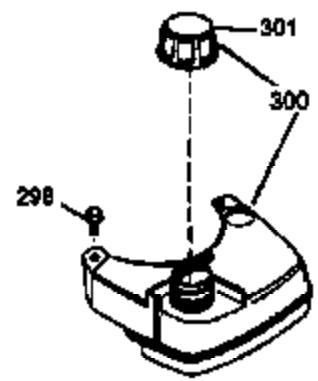

Ref #	Part Number	Qty	Description
169	27234A	1	* Valve Cover Gasket
172	32755	1	Valve Cover
174	650128	2	Screw, 10-24 x 1/2"
178	29752	2	Nut & Lock Washer, 1/4-28
182	6201	2	Screw, 1/4-28 x 7/8"
184	26756	1	* Carburetor To Intake Pipe Gasket
185	31384A	1	Intake Pipe (Incl. 224)
186	34337	1	Governor Link
189	650839	2	Screw, 1/4-20 x 3/8"
190	35831	1	Brake Lever
191	35039B	1	S.E. Brake Bracket (Incl. 195)
192	34966	1	Brake Control Link
193	34965	1	Brake Spring
194	32309	1	Retaining Ring
195	610973	1	Terminal
200	33131A	1	Control Bracket (Incl. 202 thru 205)
202	33802	1	Compression Spring
203	31342	1	Compression Spring
204	650549	1	Screw, 5-40 x 7/16"
205	650777	1	Screw, 6-32 x 21/32"
207	34336	1	Throttle Link
209	30200	2	Screw, 10-24 x 9/16"
210	27793	1	Conduit Clip
211	28942	1	Screw, 10-32 x 3/8"
223	650451	2	Screw, 1/4-20 x 1"
224	34690A	1	* Intake Pipe Gasket
238	650932	2	Screw, 10-32 x 49/64"
245	35066	1	Air Cleaner Filter
250	35986	1	Air Cleaner Cover
260	35826	1	Blower Housing
261	30200	2	Screw, 10-24 x 9/16"
262	650831	2	Screw, 1/4-20 x 1/2"
275	35603A	1	Muffler (Incl. 277)
276	33753	1	Locking Plate
277	650795	2	Screw, 1/4-20 x 2-1/4"
285	35000	1	Starter Cup
287	650926	2	Screw, 8-32 x 21/64"
290	34357	1	Fuel Line
292	26460	2	Fuel Line Clamp
300	35586	1	Fuel Tank (Incl. 292 & 301)
301	35355	1	Fuel Cap
305	35819A	1	Oil Fill Tube
306	34265	1	* "O" Ring
307	35499	1	"O" Ring
309	650936	1	Screw, 10-32 x 13/32"
310	35822	1	Dipstick
313	34080	1	Spacer
370A	35840	1	Name Decal
370	35977	1	Instruction Decal
380	632644	1	Carburetor (Incl. 184)
390	590637	1	Rewind Starter
400	35997	1	* Gasket Set (Incl. items marked PK i n notes). Incl. Part #s 26756 (1), 27234A (1), 33554A (1), 33735 (1), 34265 (1), 34338 (1), 34690A (1)
420	730225	1	SAE 30 4-Cycle Engine Oil (Quart)

ILLUSTRATION SHOWS TYPICAL PARTS ONLY. ORDER BY PART NUMBER. PARTS NOT LISTED ARE SUPPLIED BY OEM.

VIEW 2 OF 3