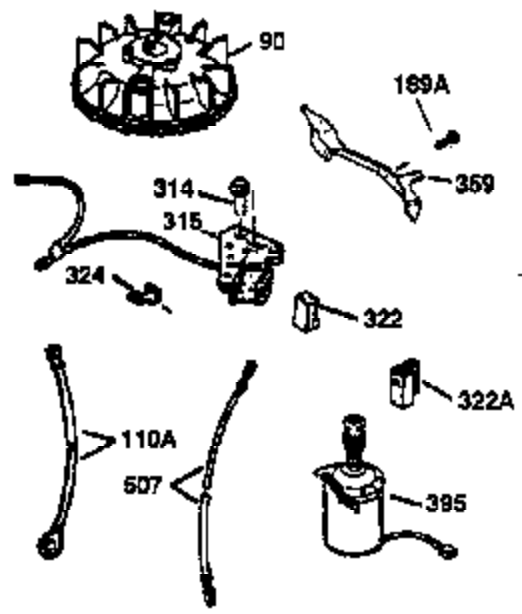

ILLUSTRATION SHOWS TYPICAL PARTS ONLY. ORDER BY PART NUMBER. PARTS NOT LISTED ARE SUPPLIED BY OEM.

VIEW 3 OF 3

Ref #	Part Number	Qty	Description
90	611112	1	Flywheel
238	650932	2	Screw, 10-32 x 49/64"
239	34338	1	* Air Cleaner Gasket
241	35797	1	Air Cleaner Collar
245	35066	1	Air Cleaner Filter
250	35986	1	Air Cleaner Cover
275	36473	1	Muffler (Incl. 277)
277	650988	2	Screw, 1/4-20 x 2-5/16"