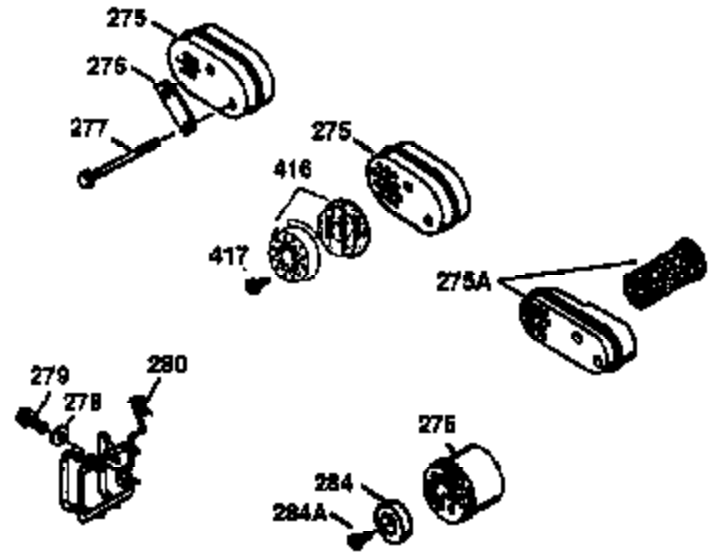

ILLUSTRATION SHOWS TYPICAL PARTS ONLY. ORDER BY PART NUMBER. PARTS NOT LISTED ARE SUPPLIED BY OEM.

VIEW 3 OF 3

Ref #	Part Number	Qty	Description
90	611112	1	Flywheel
238	650932	2	Screw, 10-32 x 49/64"
239	34338	1	* Air Cleaner Gasket
241	35797	1	Air Cleaner Collar
245	35066	1	Air Cleaner Filter
250	35986	1	Air Cleaner Cover
275	36473	1	Muffler (Incl. 277)
277	650988	2	Screw, 1/4-20 x 2-5/16"