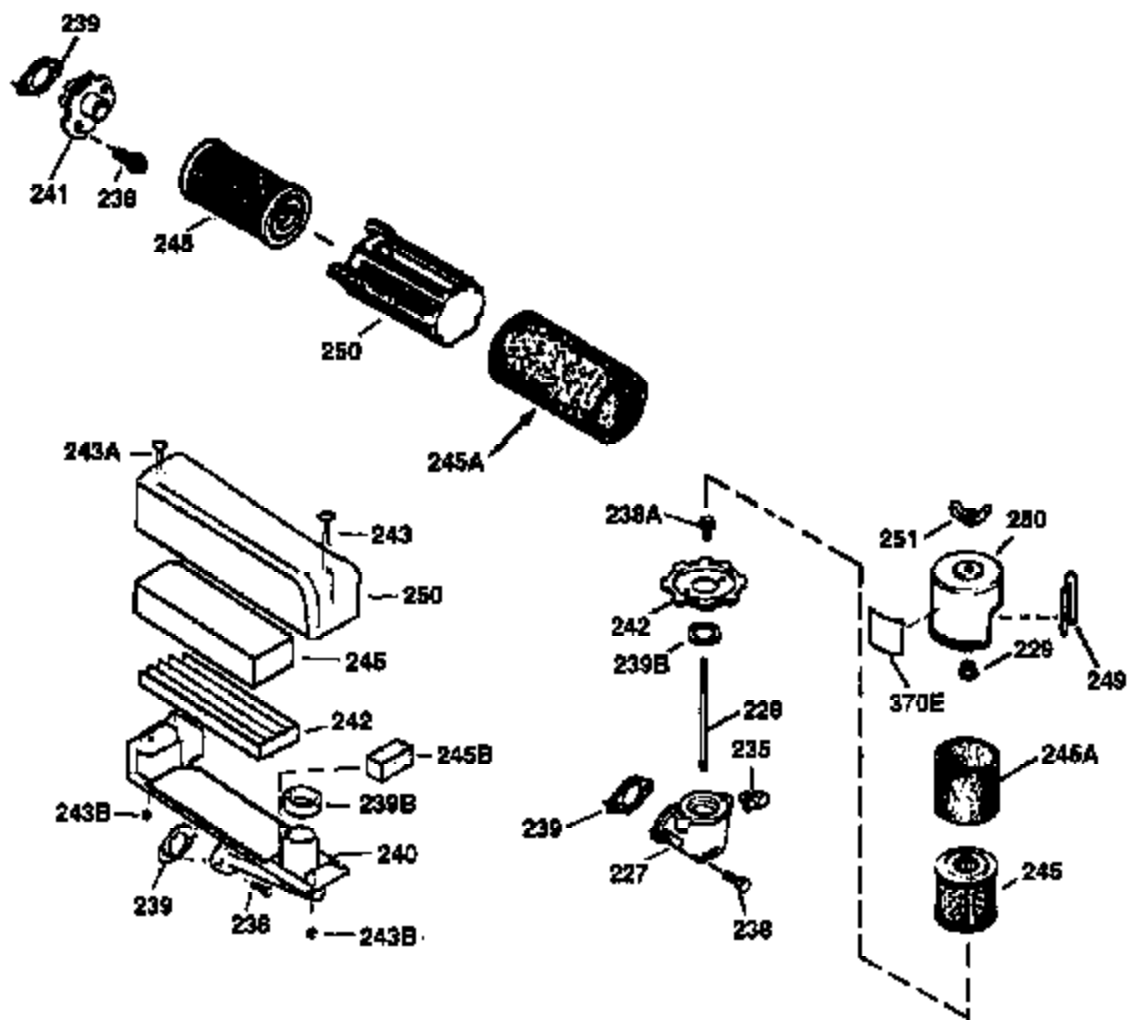

ILLUSTRATION SHOWS TYPICAL PARTS ONLY. ORDER BY PART NUMBER. PARTS NOT LISTED ARE SUPPLIED BY OEM.

VIEW 3 OF 3

Ref #	Part Number	Qty	Description
90	611112	1	Flywheel
238	650932	2	Screw, 10-32 x 49/64"
239	34338	1	* Air Cleaner Gasket
241	35797	1	Air Cleaner Collar
245	35066	1	Air Cleaner Filter
250	35986	1	Air Cleaner Cover
275	36473	1	Muffler (Incl. 277)
277	650988	2	Screw, 1/4-20 x 2-5/16"