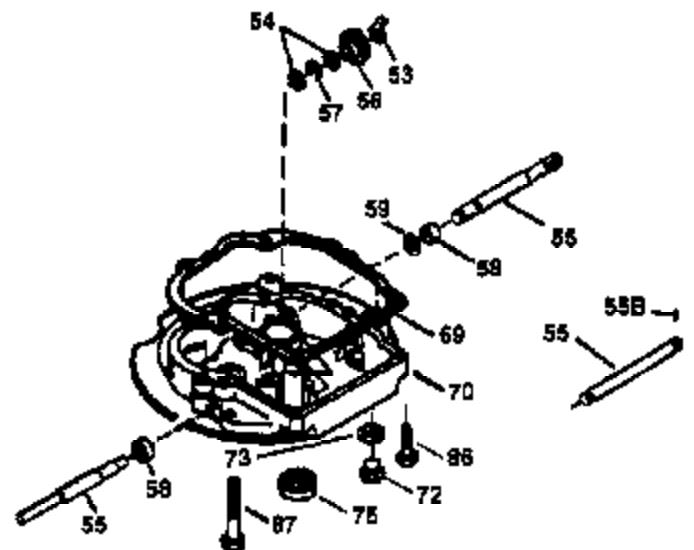

ILLUSTRATION SHOWS TYPICAL PARTS ONLY. ORDER BY PART NUMBER. PARTS NOT LISTED ARE SUPPLIED BY OEM.

VIEW 2 OF 3

Ref #	Part Number	Qty	Description
19	36281	1	Extension Spring
69	35261	1	Mounting Flange Gasket
70	34311D	1	Mounting Flange (Incl. 72 thru 83)
72	36083	1	Oil Drain Plug
75	27897	1	Oil Seal
86	650488	6	Screw, 1/4-20 x 1-1/4"
166	35827	1	Engine Shroud
182	6201	2	Screw, 1/4-28 x 7/8"
185	31384A	1	Intake Pipe (Incl. 224)
186	34337	1	Governor Link
223	650451	2	Screw, 1/4-20 x 1"
238	650932	2	Screw, 10-32 x 49/64"
239	34338	1	* Air Cleaner Gasket
245	35066	1	Air Cleaner Filter
250	35986	1	Air Cleaner Cover
263A	35821	1	Starter Grill
287	650926	2	Screw, 8-32 x 21/64"
298	650898	1	Screw, 10-32 x 25/64"
300	35586	1	Fuel Tank (Incl. 292 & 301)
301	35355	1	Fuel Cap
390	590732	1	Rewind Starter (NOTE: This engine could have been built with 590637 starter. Refer to the design of the air intake louvers for part identification. Individual starter parts do not interchange.)