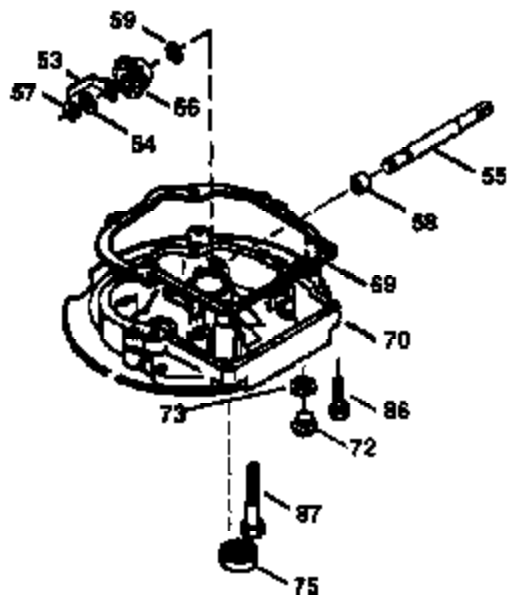

ILLUSTRATION SHOWS TYPICAL PARTS ONLY. ORDER BY PART NUMBER. PARTS NOT LISTED ARE SUPPLIED BY OEM.

VIEW 2 OF 3

Ref #	Part Number	Qty	Description
19	36281	1	Extension Spring
69	35261	1	Mounting Flange Gasket
70	34311D	1	Mounting Flange (Incl. 72 thru 83)
72	36083	1	Oil Drain Plug
75	27897	1	Oil Seal
86	650488	6	Screw, 1/4-20 x 1-1/4"
166	35827	1	Engine Shroud
182	6201	2	Screw, 1/4-28 x 7/8"
185	31384A	1	Intake Pipe (Incl. 224)
186	34337	1	Governor Link
223	650451	2	Screw, 1/4-20 x 1"
238	650932	2	Screw, 10-32 x 49/64"
239	34338	1	* Air Cleaner Gasket
245	35066	1	Air Cleaner Filter
250	35986	1	Air Cleaner Cover
263A	35821	1	Starter Grill
287	650926	2	Screw, 8-32 x 21/64"
298	650898	1	Screw, 10-32 x 25/64"
300	35586	1	Fuel Tank (Incl. 292 & 301)
301	35355	1	Fuel Cap
390	590732	1	Rewind Starter (NOTE: This engine could have been built with 590637 starter. Refer to the design of the air intake louvers for part identification. Individual starter parts do not interchange.)