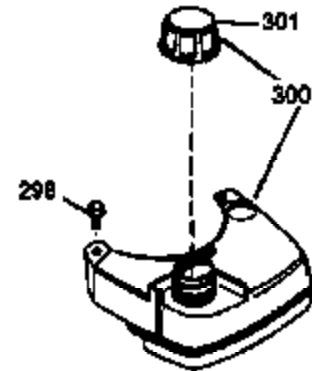

ILLUSTRATION SHOWS TYPICAL PARTS ONLY. ORDER BY PART NUMBER. PARTS NOT LISTED ARE SUPPLIED BY OEM.

VIEW 2 OF 3

Ref #	Part Number	Qty	Description
19	36281	1	Extension Spring
69	35261	1	Mounting Flange Gasket
70	34311D	1	Mounting Flange (Incl. 72 thru 83)
72	36083	1	Oil Drain Plug
75	27897	1	Oil Seal
86	650488	6	Screw, 1/4-20 x 1-1/4"
166	35827	1	Engine Shroud
182	6201	2	Screw, 1/4-28 x 7/8"
185	31384A	1	Intake Pipe (Incl. 224)
186	34337	1	Governor Link
223	650451	2	Screw, 1/4-20 x 1"
238	650932	2	Screw, 10-32 x 49/64"
239	34338	1	* Air Cleaner Gasket
245	35066	1	Air Cleaner Filter
250	35986	1	Air Cleaner Cover
263A	35821	1	Starter Grill
287	650926	2	Screw, 8-32 x 21/64"
298	650898	1	Screw, 10-32 x 25/64"
300	35586	1	Fuel Tank (Incl. 292 & 301)
301	35355	1	Fuel Cap
390	590732	1	Rewind Starter (NOTE: This engine could have been built with 590637 starter. Refer to the design of the air intake louvers for part identification. Individual starter parts do not interchange.)