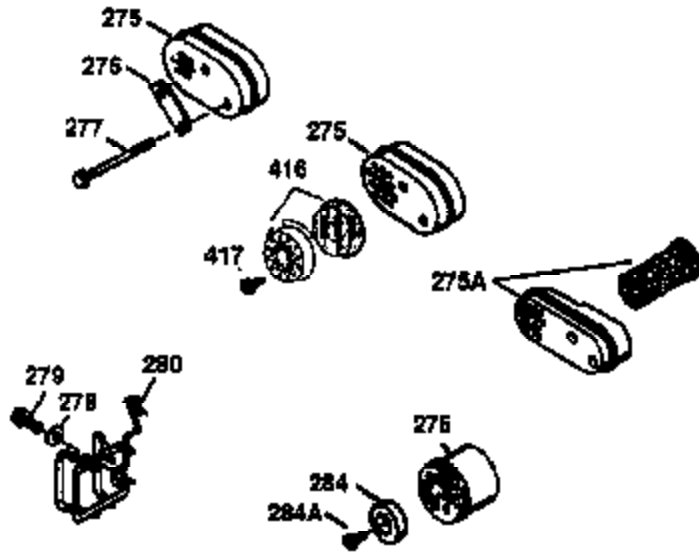

ILLUSTRATION SHOWS TYPICAL PARTS ONLY. ORDER BY PART NUMBER. PARTS NOT LISTED ARE SUPPLIED BY OEM.

VIEW 3 OF 3

Ref #	Part Number	Qty	Description
90	611112	1	Flywheel
238	650932	2	Screw, 10-32 x 49/64"
239	34338	1	* Air Cleaner Gasket
241	35797	1	Air Cleaner Collar
245	35066	1	Air Cleaner Filter
250	35065	1	Air Cleaner Cover
275	34613A	1	Muffler
276	33753	1	Locking Plate
277	650795	2	Screw, 1/4-20 x 2-1/4"