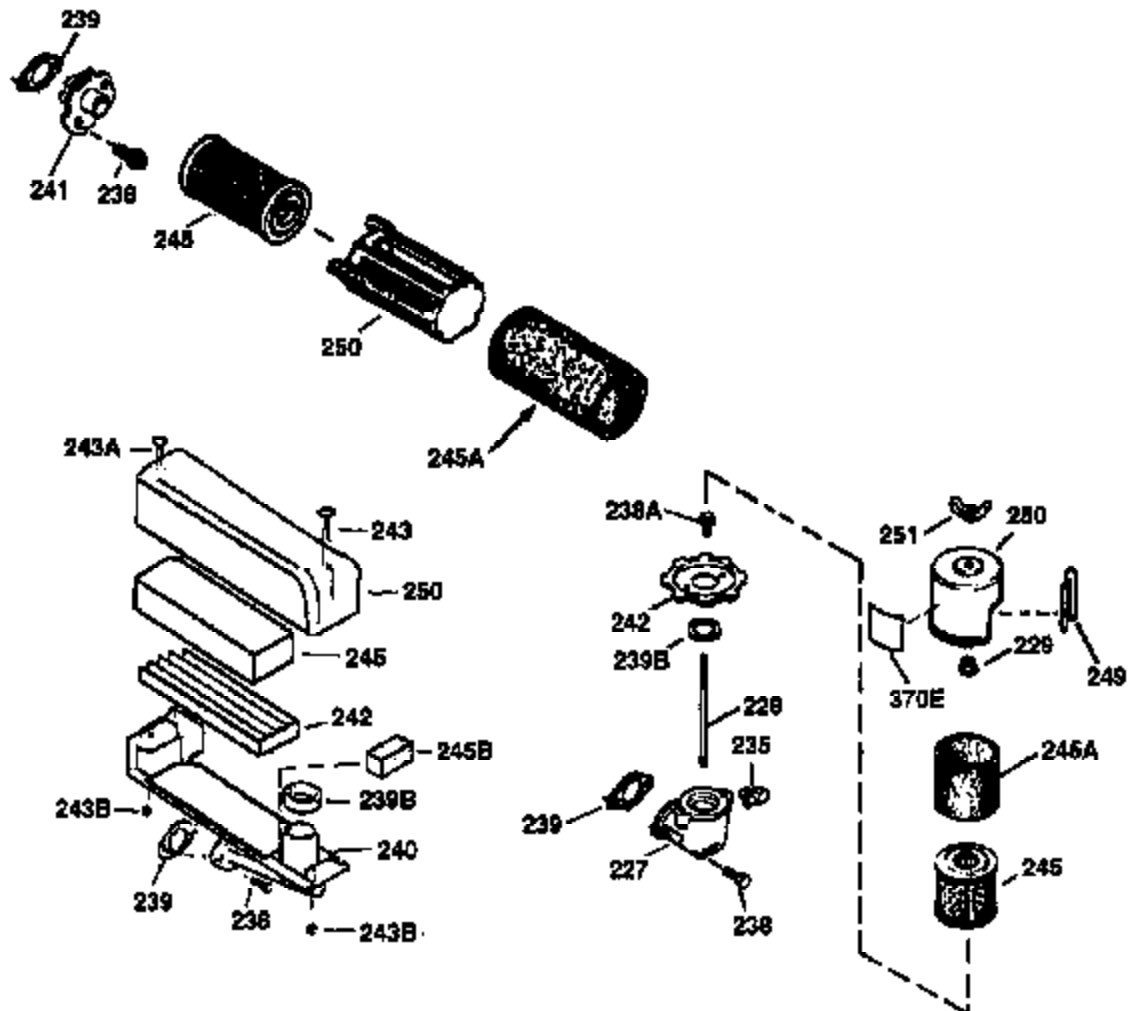

ILLUSTRATION SHOWS TYPICAL PARTS ONLY. ORDER BY PART NUMBER. PARTS NOT LISTED ARE SUPPLIED BY OEM.

VIEW 3 OF 3

Ref #	Part Number	Qty	Description
90	611112	1	Flywheel
238	650932	2	Screw, 10-32 x 49/64"
239	34338	1	* Air Cleaner Gasket
241	35797	1	Air Cleaner Collar
245	35066	1	Air Cleaner Filter
250	35065	1	Air Cleaner Cover
275	34613A	1	Muffler
276	33753	1	Locking Plate
277	650795	2	Screw, 1/4-20 x 2-1/4"