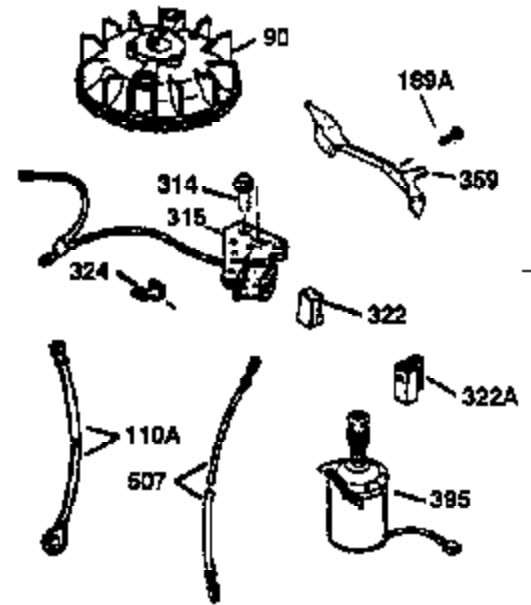

ILLUSTRATION SHOWS TYPICAL PARTS ONLY. ORDER BY PART NUMBER. PARTS NOT LISTED ARE SUPPLIED BY OEM.

VIEW 3 OF 3

Ref #	Part Number	Qty	Description
90	611112	1	Flywheel
238	650932	2	Screw, 10-32 x 49/64"
239	34338	1	* Air Cleaner Gasket
241	35797	1	Air Cleaner Collar
245	35066	1	Air Cleaner Filter
250	35065	1	Air Cleaner Cover
275	34613A	1	Muffler
276	33753	1	Locking Plate
277	650795	2	Screw, 1/4-20 x 2-1/4"