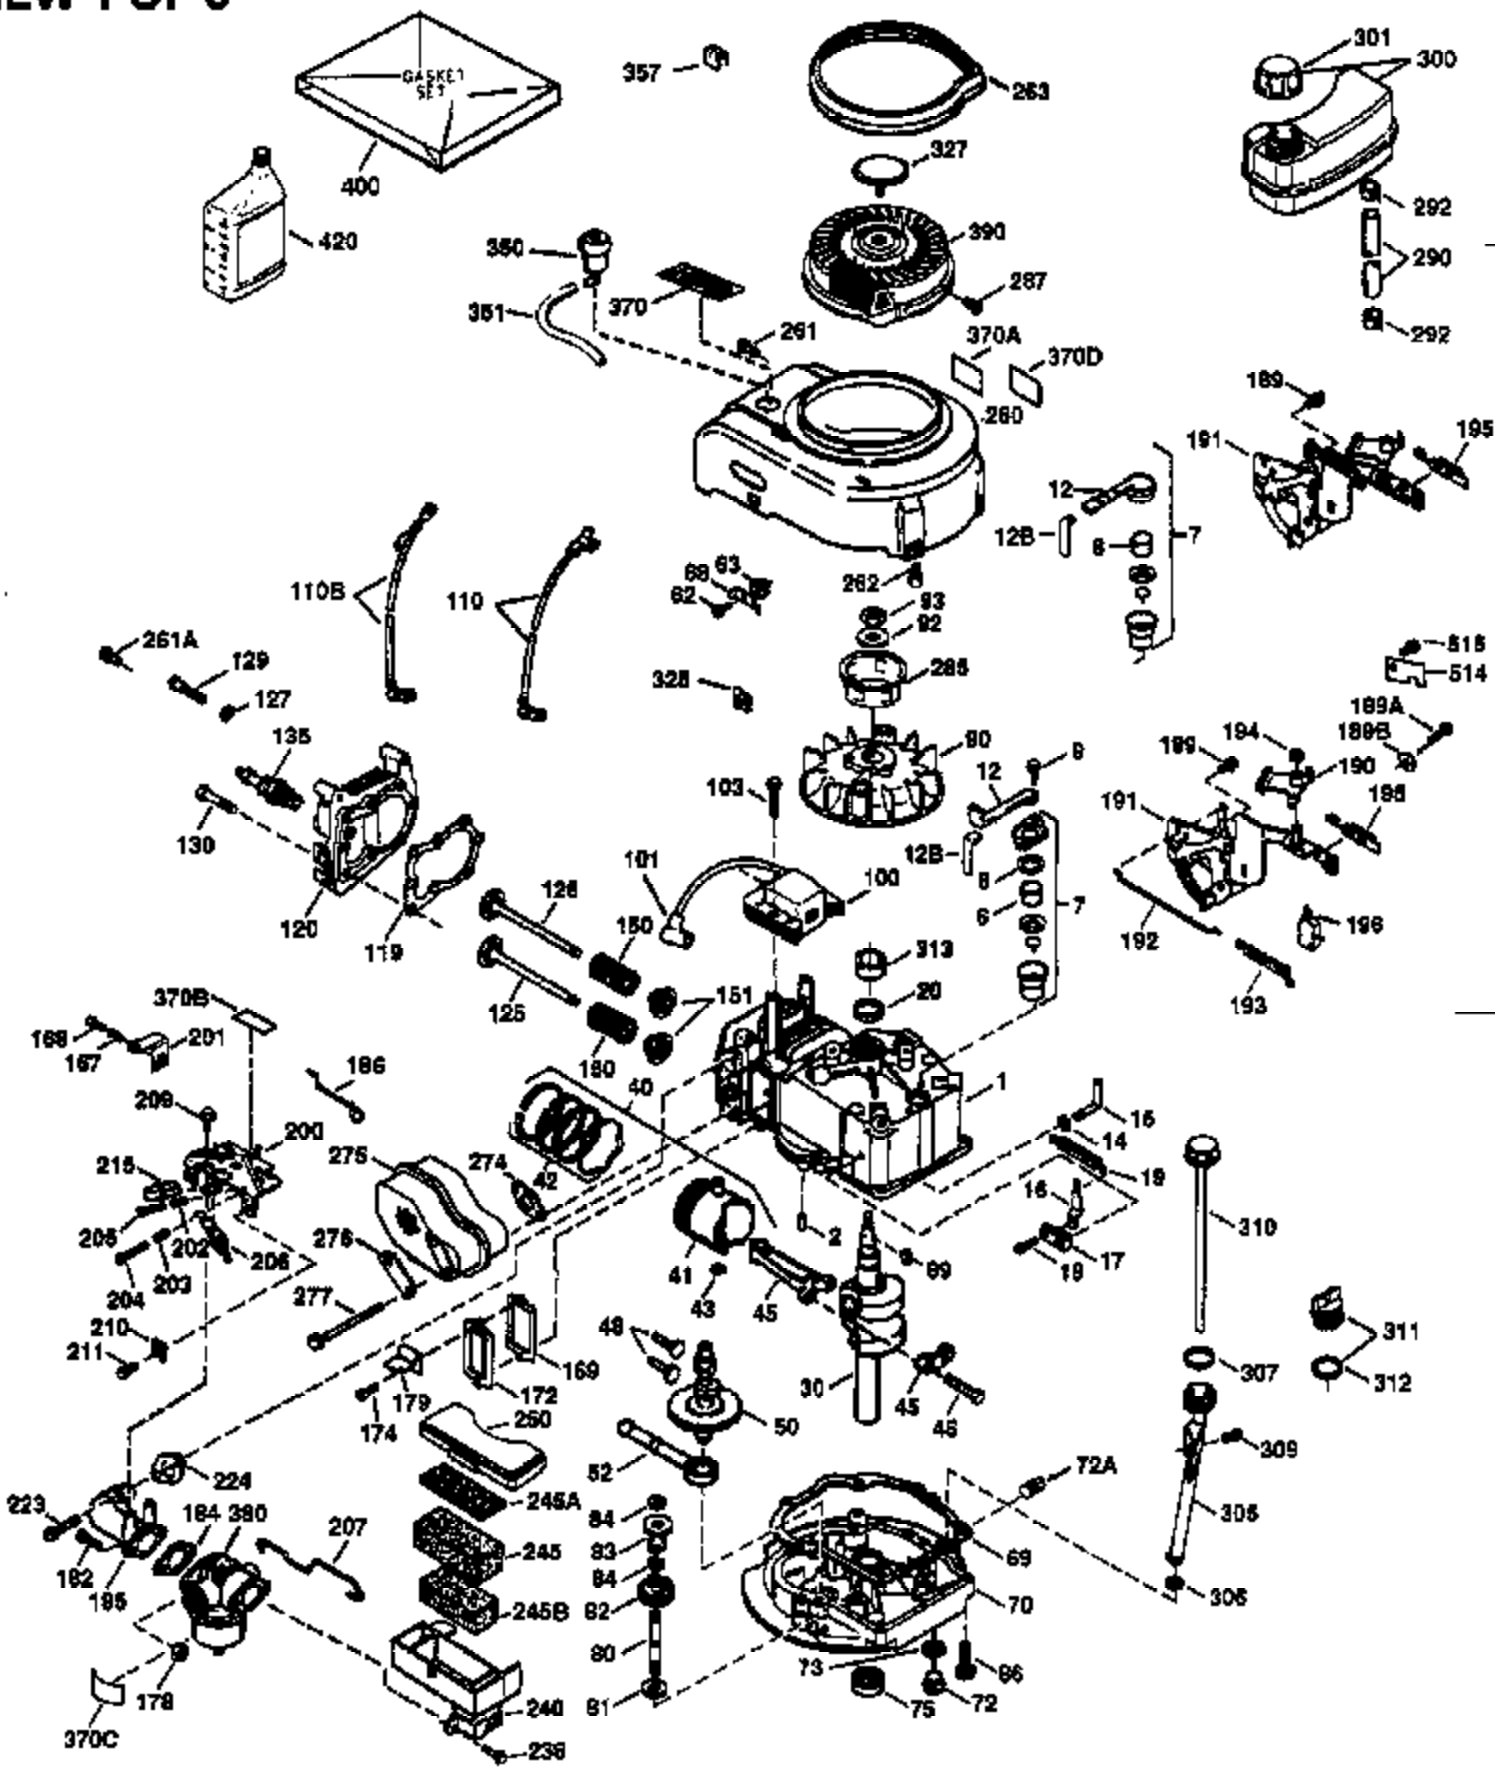

ILLUSTRATION SHOWS TYPICAL PARTS ONLY. ORDER BY PART NUMBER. PARTS NOT LISTED ARE SUPPLIED BY OEM.

VIEW 1 OF 3

Ref #	Part Number	Qty	Description
1	36265	1	Cylinder (Incl. 2 & 20)
2	26727	2	Dowel Pin
6	33734	1	Breather Element
7	34214A	1	Breather Ass'y. (Incl.6,8,9,12 & 12B)
8	33735	1	* Breather Gasket
9	30200	2	Screw, 10-24 x 9/16"
12	33886	1	Breather Tube
12B	34695	1	Breather Tube Elbow
14	28277	1	Washer
15	30589	1	Governor Rod (Incl. 14)
16	31383A	1	Governor Lever
17	31335	1	Governor Lever Clamp
18	650548	1	Screw, 8-32 x 5/16"
19	36281	1	Extension Spring
20	32600	1	Oil Seal
30	35996	1	Crankshaft
40	36073	1	Piston, Pin & Ring Set (Std.)
40	36074	1	Piston, Pin & Ring Set (.010" OS)
40	36075	1	Piston, Pin & Ring Set (.020" OS)
41	36070	1	Piston & Pin Ass'y. (Std.) (Incl. 43)
41	36071	1	Piston & Pin Ass'y. (.010" OS) (Incl. 43)
41	36072	1	Piston & Pin Ass'y. (.020" OS) (Incl. 43)
42	36076	1	Ring Set (Std.)
42	36077	1	Ring Set (.010" OS)
42	36078	1	Ring Set (.020" OS)
43	20381	2	Piston Pin Retaining Ring
45	30963B	1	Connecting Rod Ass'y. (Incl. 46)
46	32610A	2	Connecting Rod Bolt
48	27241	2	Valve Lifter
50	35992	1	Camshaft (MCR)
52	29914	1	Oil Pump Ass'y.
69	35261	1	Mounting Flange Gasket
70	34311D	1	Mounting Flange (Incl. 72 thru 83)
72	30572	1	Oil Drain Plug (Incl. 73)
73	28833	1	Drain Plug Gasket
75	27897	1	Oil Seal
80	30574A	1	Governor Shaft
81	30590A	1	Washer
82	30591	1	Governor Gear Ass'y. (Incl. 81)
83	30588A	1	Governor Spool
86	650488	6	Screw, 1/4-20 x 1-1/4"
89	611004	1	Flywheel Key
90	611112	1	Flywheel
92	650815	1	Belleville Washer
93	650816	1	Flywheel Nut
100	34443A	1	Solid State Ignition
101	610118	1	Spark Plug Cover
103	650814	2	Screw, Torx T-15, 10-24 x 1"
110	34961	1	Ground Wire
119	33554A	1	* Cylinder Head Gasket
120	34342	1	Cylinder Head
125	29313C	1	Exhaust Valve (Std.) (Incl. 151)
125	29315C	1	Exhaust Valve (1/32" OS) (Incl. 151)
126	29314B	1	Intake Valve (Std.) (Incl. 151)
126	29315C	1	Intake Valve (1/32" OS) (Incl. 151)
130	6021A	8	Screw, 5/16-18 x 1-1/2"
135	35395	1	Resistor Spark Plug (RJ19LM)
150	35991	2	Valve Spring