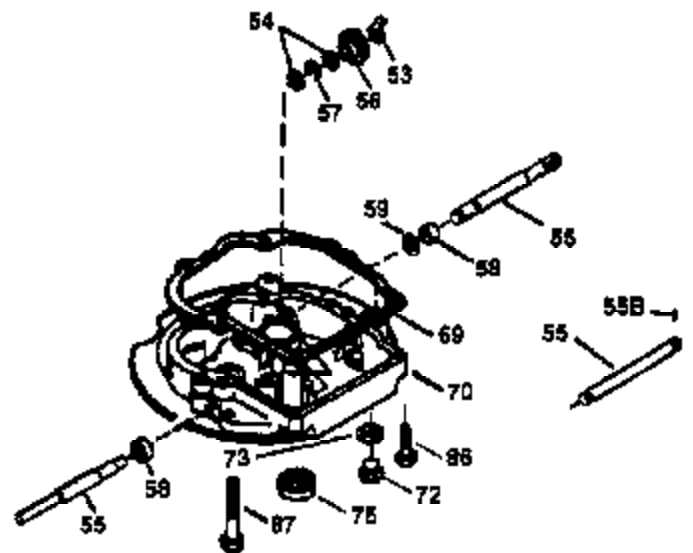

ILLUSTRATION SHOWS TYPICAL PARTS ONLY. ORDER BY PART NUMBER. PARTS NOT LISTED ARE SUPPLIED BY OEM.

VIEW 2 OF 3

Ref #	Part Number	Qty	Description
19	36281	1	Extension Spring
69	35261	1	Mounting Flange Gasket
70	34311D	1	Mounting Flange (Incl. 72 thru 83)
72	30572	1	Oil Drain Plug
73	28833	1	Drain Plug Gasket
75	27897	1	Oil Seal
86	650488	6	Screw, 1/4-20 x 1-1/4"
166	35827	1	Engine Shroud
182	6201	2	Screw, 1/4-28 x 7/8"
185	31384A	1	Intake Pipe (Incl. 224)
186	34337	1	Governor Link
223	650451	2	Screw, 1/4-20 x 1"
238	650932	2	Screw, 10-32 x 49/64"
239	34338	1	* Air Cleaner Gasket
245	35066	1	Air Cleaner Filter
250	35065	1	Air Cleaner Cover
263A	35821	1	Starter Grill
287	650926	2	Screw, 8-32 x 21/64"
300	35586	1	Fuel Tank (Incl. 292 & 301)
301	35355	1	Fuel Cap
347	650898	4	Screw, 10-32 x 27/32"
390	590702	1	Rewind Starter (NOTE: This engine could have been built with 590637 starter. Refer to the design of the air intake louvers for part identification. Individual starter parts do not interchange.)