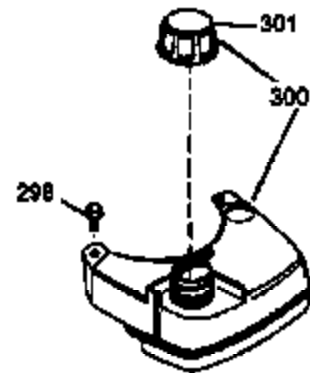

ILLUSTRATION SHOWS TYPICAL PARTS ONLY. ORDER BY PART NUMBER. PARTS NOT LISTED ARE SUPPLIED BY OEM.

VIEW 2 OF 3

Ref #	Part Number	Qty	Description
19	36281	1	Extension Spring
69	35261	1	Mounting Flange Gasket
70	34311D	1	Mounting Flange (Incl. 72 thru 83)
72	30572	1	Oil Drain Plug
73	28833	1	Drain Plug Gasket
75	27897	1	Oil Seal
86	650488	6	Screw, 1/4-20 x 1-1/4"
166	35827	1	Engine Shroud
182	6201	2	Screw, 1/4-28 x 7/8"
185	31384A	1	Intake Pipe (Incl. 224)
186	34337	1	Governor Link
223	650451	2	Screw, 1/4-20 x 1"
238	650932	2	Screw, 10-32 x 49/64"
239	34338	1	* Air Cleaner Gasket
245	35066	1	Air Cleaner Filter
250	35065	1	Air Cleaner Cover
263A	35821	1	Starter Grill
287	650926	2	Screw, 8-32 x 21/64"
300	35586	1	Fuel Tank (Incl. 292 & 301)
301	35355	1	Fuel Cap
347	650898	4	Screw, 10-32 x 27/32"
390	590702	1	Rewind Starter (NOTE: This engine could have been built with 590637 starter. Refer to the design of the air intake louvers for part identification. Individual starter parts do not interchange.)