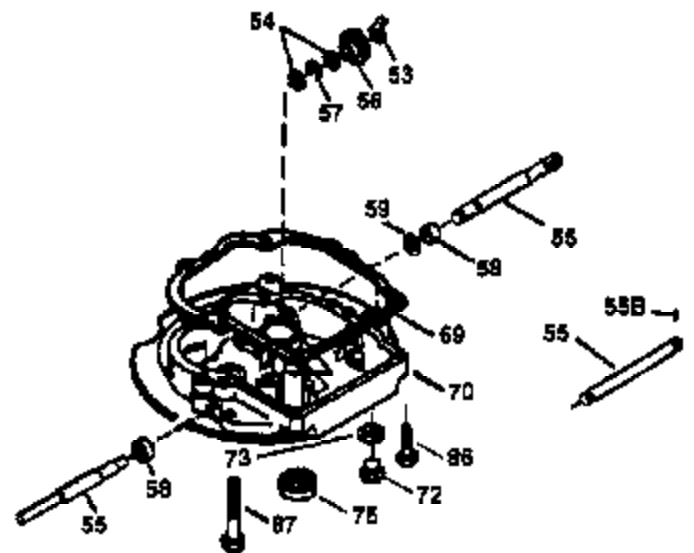

ILLUSTRATION SHOWS TYPICAL PARTS ONLY. ORDER BY PART NUMBER. PARTS NOT LISTED ARE SUPPLIED BY OEM.

VIEW 2 OF 3

Ref #	Part Number	Qty	Description
19	36281	1	Extension Spring
69	35261	1	Mounting Flange Gasket
70	34311D	1	Mounting Flange (Incl. 72 thru 83)
72	36083	1	Oil Drain Plug
75	27897	1	Oil Seal
86	650488	6	Screw, 1/4-20 x 1-1/4"
166	35827	1	Engine Shroud
182	6201	2	Screw, 1/4-28 x 7/8"
185	31384A	1	Intake Pipe (Incl. 224)
186	34358	1	Governor Link
223	650451	2	Screw, 1/4-20 x 1"
238	650932	2	Screw, 10-32 x 49/64"
239	34338	1	* Air Cleaner Gasket
245	35066	1	Air Cleaner Filter
250	35065	1	Air Cleaner Cover
263A	35821	1	Starter Grill
287	650926	2	Screw, 8-32 x 21/64"
300	35586	1	Fuel Tank (Incl. 292 & 301)
301	35355	1	Fuel Cap
347	650898	4	Screw, 10-32 x 27/64"
390	590702	1	Rewind Starter (NOTE: This engine could have been built with 590637 starter. Refer to the design of the air intake louvers for part identification. Individual starter parts do not interchange.)