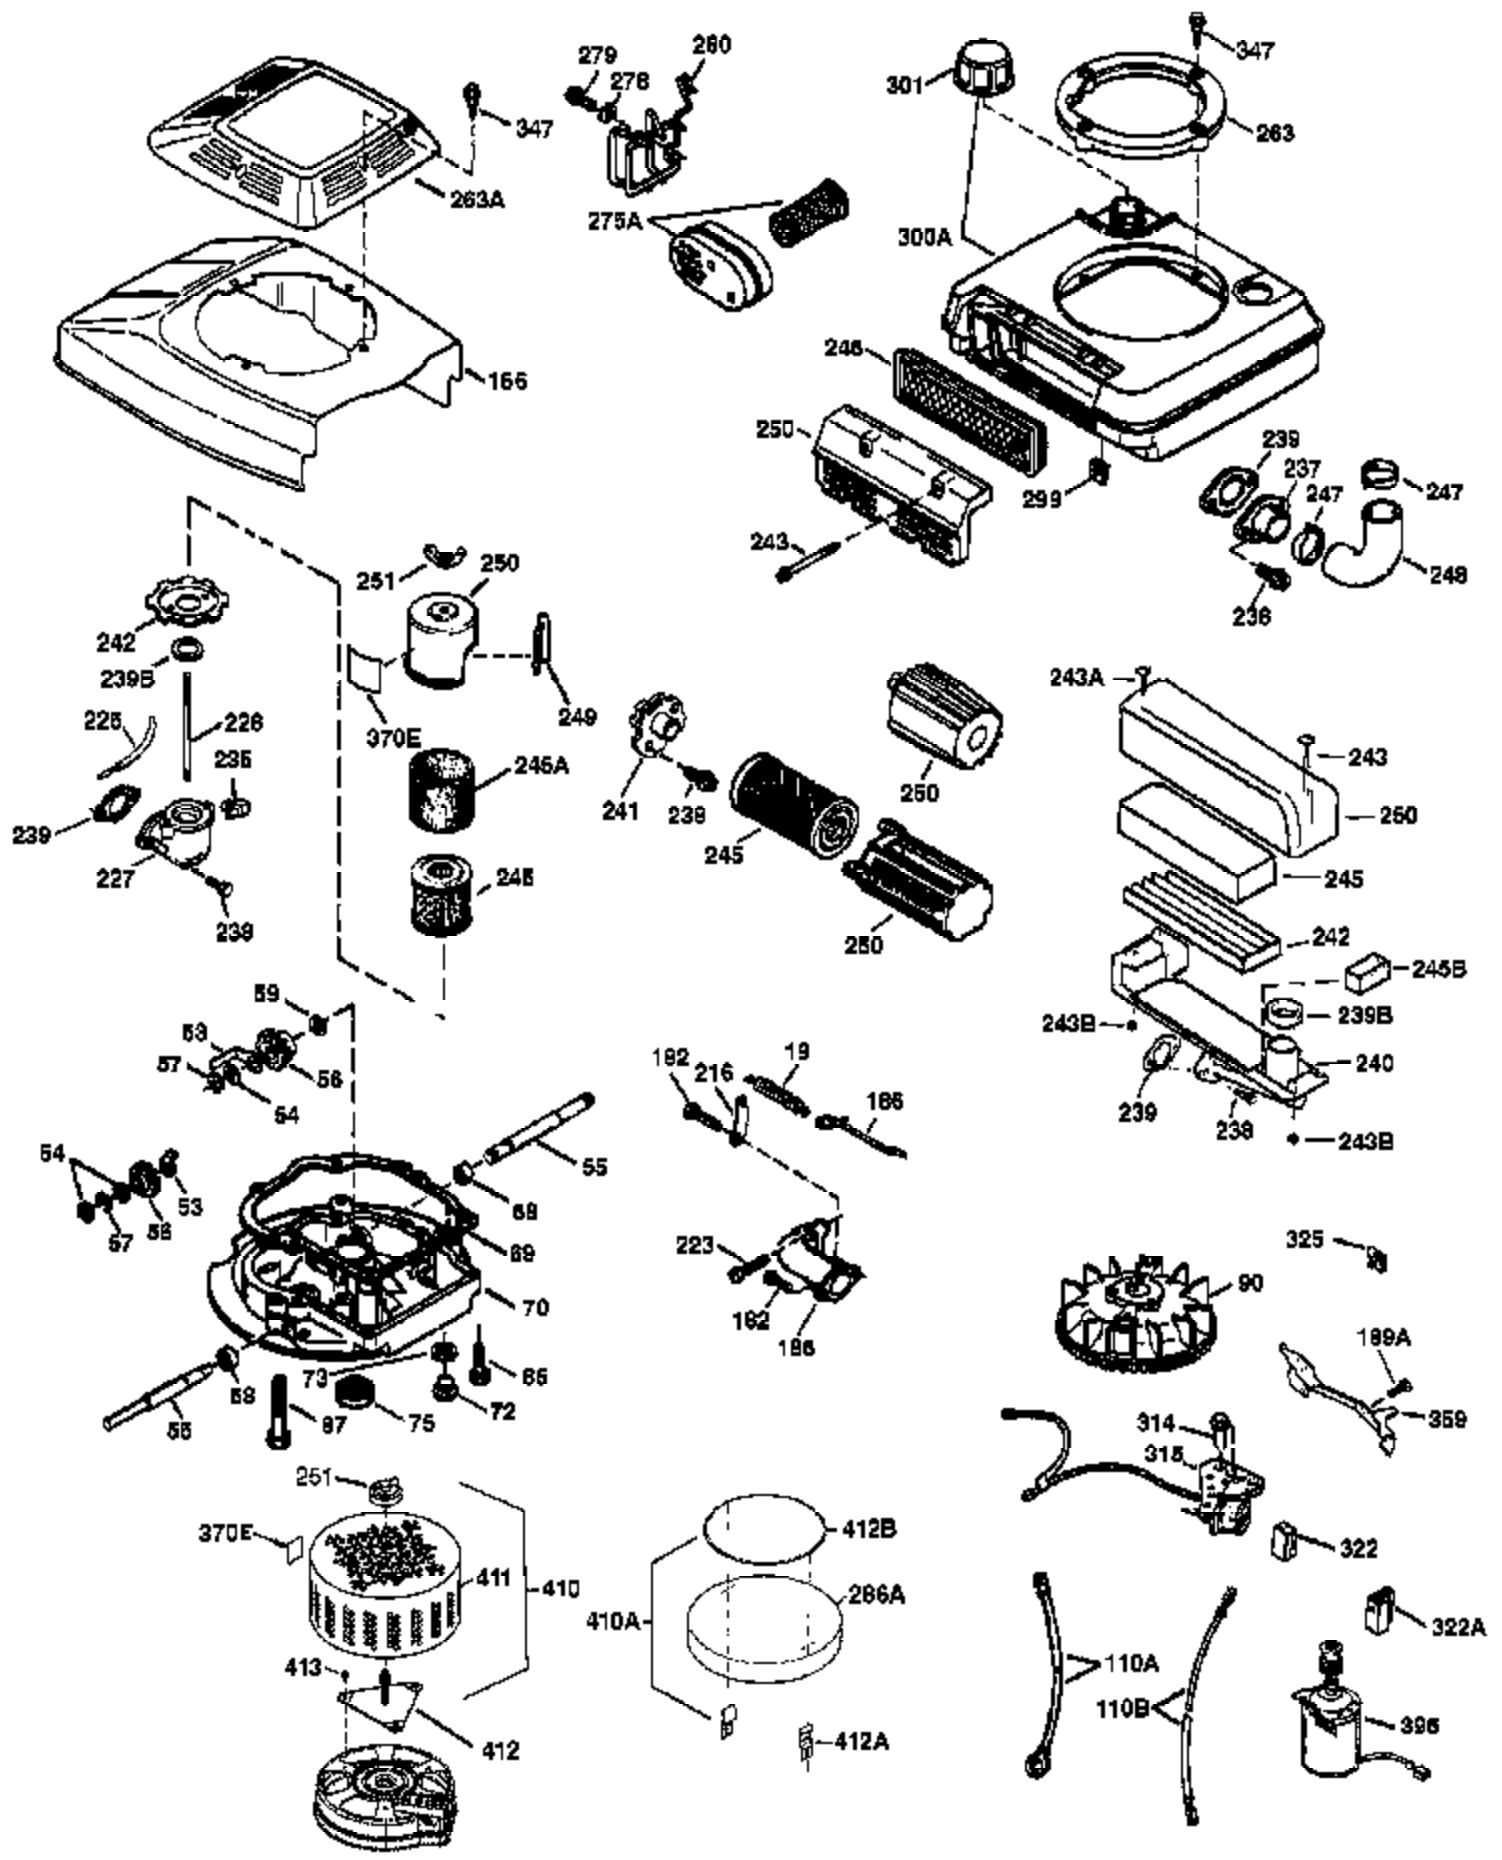

Ref #	Part Number	Qty	Description
19	35998	1	Extension Spring
69	35261	1	* Mounting Flange Gasket
70	34311D	1	Mounting Flange (Incl. 72 thru 83)
72	36083	1	Oil Drain Plug
75	27897	1	Oil Seal
86	650488	6	Screw, 1/4-20 x 1-1/4"
90	611112	1	Flywheel
182	6201	2	Screw, 1/4-28 x 7/8"
185	36544	1	Intake Pipe
186	36255	1	Governor Link
223	650451	2	Screw, 1/4-20 x 1"
238	650806	2	Screw, 10-32 x 5/8"
239	34338	1	* Air Cleaner Gasket
240	36743	1	Air Cleaner Body
245	36745	1	Air Cleaner Filter
250	36744	1	Air Cleaner Cover
263A	36758	1	Starter Grill
301	36246	1	Fuel Cap
380	632742	1	Carburetor (Incl. 184)