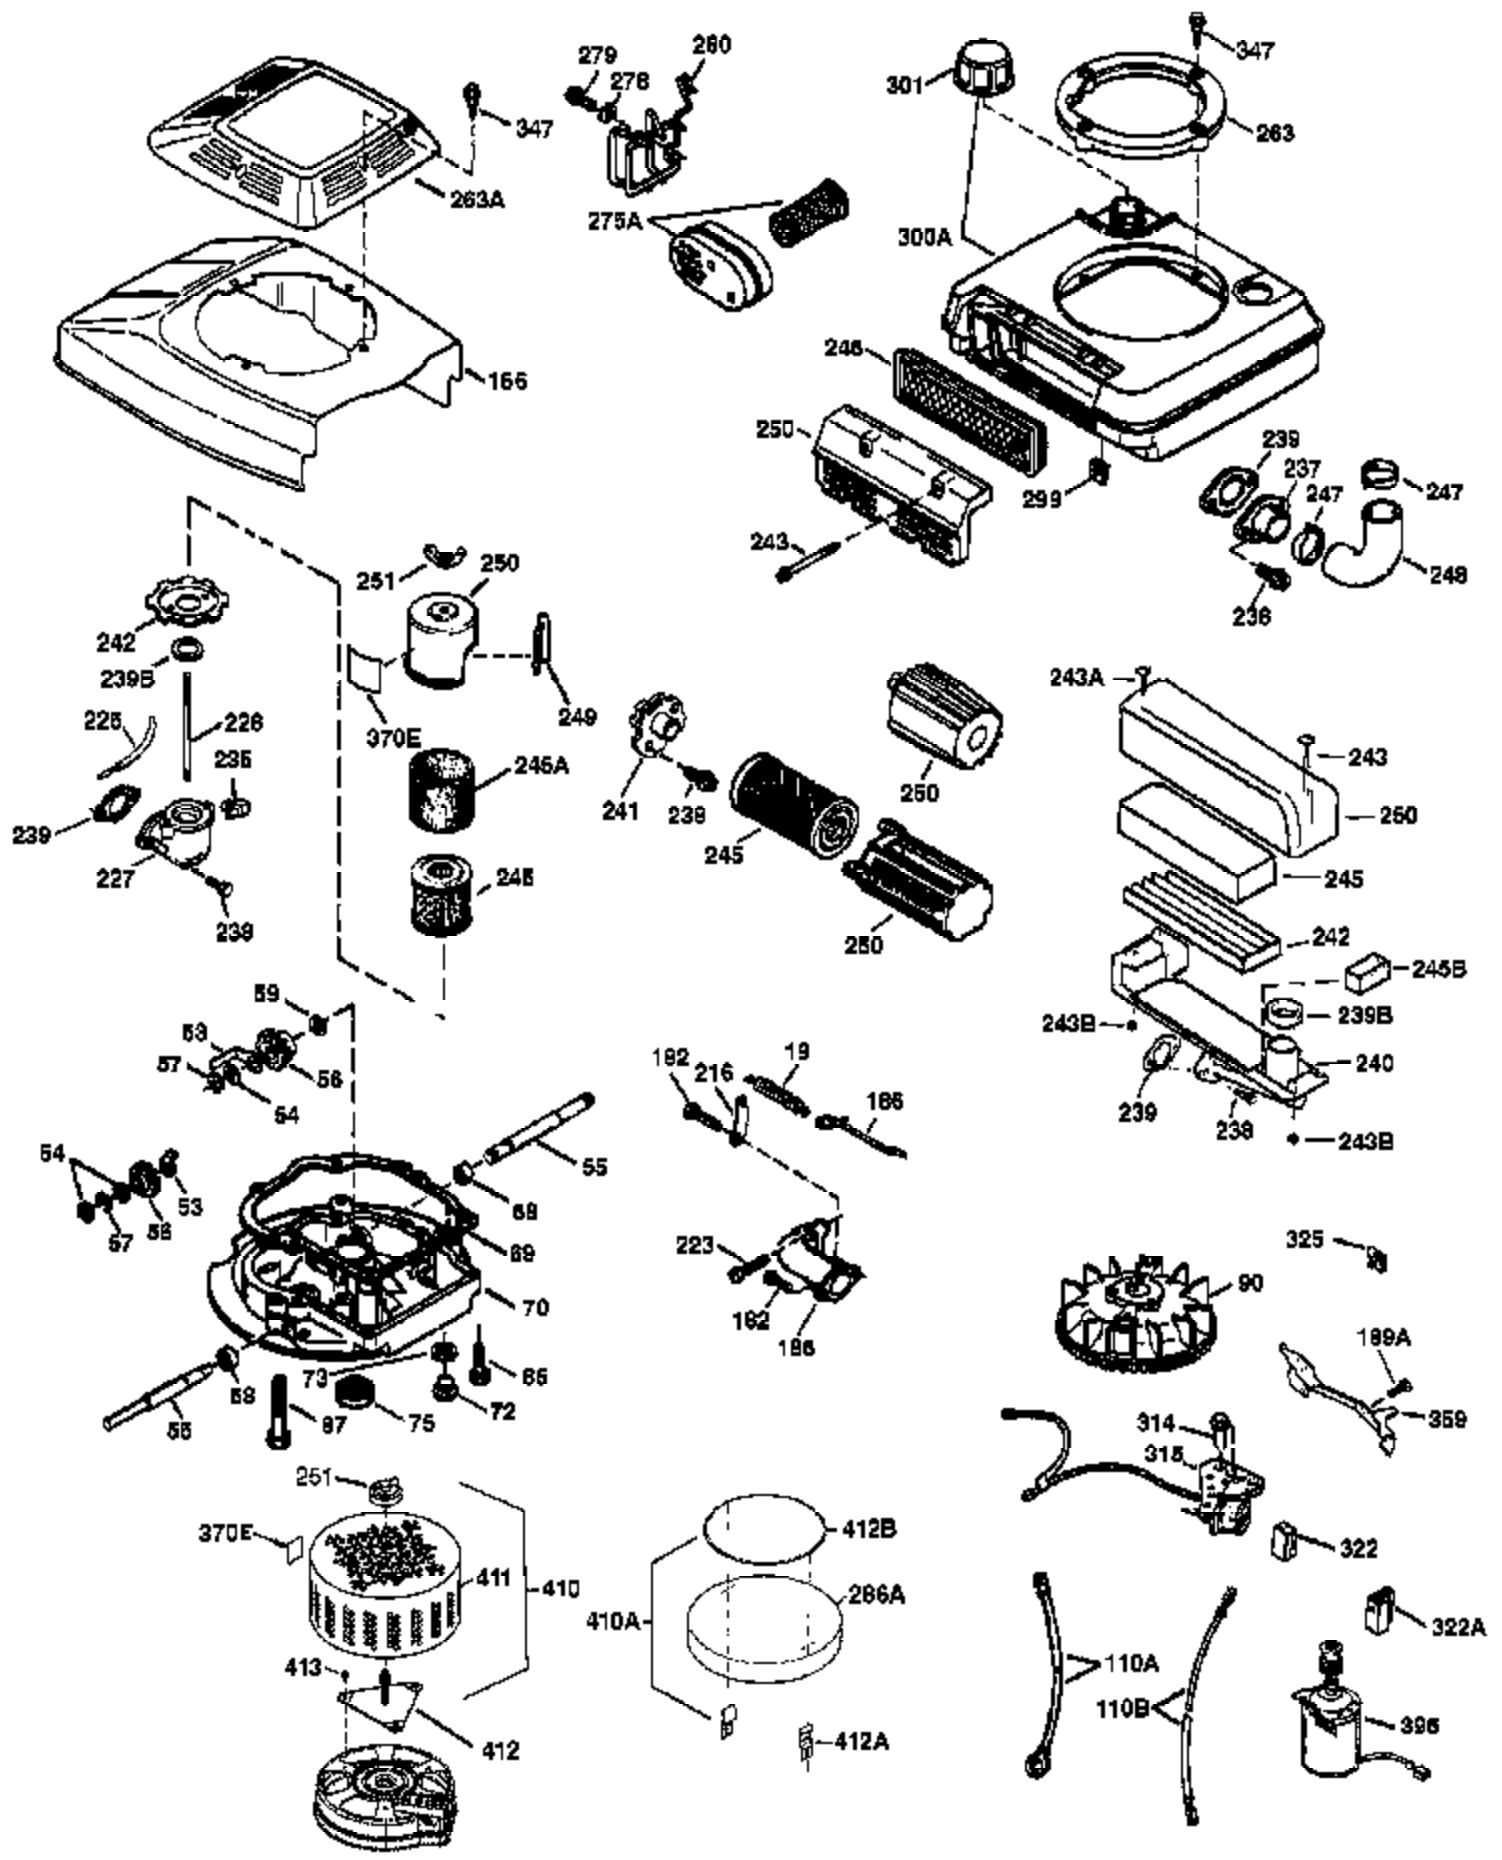

Ref #	Part Number	Qty	Description
19	36281	1	Extension Spring
69	35261	1	* Mounting Flange Gasket
70	34311D	1	Mounting Flange (Incl. 72 thru 83)
72	36083	1	Oil Drain Plug
75	27897	1	Oil Seal
86	650488	6	Screw, 1/4-20 x 1-1/4"
90	611112	1	Flywheel
182	6201	2	Screw, 1/4-28 x 7/8"
185	36544	1	Intake Pipe
186	32653	1	Governor Link
216	33086	1	R.P.M. Adjusting Lever
223	650451	2	Screw, 1/4-20 x 1"
238	650806	2	Screw, 10-32 x 5/8"
239	34338	1	* Air Cleaner Gasket
240	36743	1	Air Cleaner Body
245	36745	1	Air Cleaner Filter
250	36744	1	Air Cleaner Cover
263A	36758	1	Starter Grill
301	35355	1	Fuel Cap
380	632742	1	Carburetor (Incl. 184)