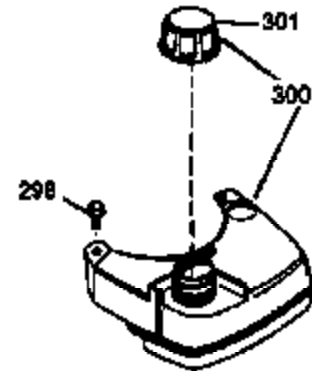

ILLUSTRATION SHOWS TYPICAL PARTS ONLY. ORDER BY PART NUMBER. PARTS NOT LISTED ARE SUPPLIED BY OEM.

VIEW 2 OF 3

Ref #	Part Number	Qty	Description
12A	36558	1	Breather Cover & Tube
19	36281	1	Extension Spring
69	35261	1	* Mounting Flange Gasket
70	34311D	1	Mounting Flange (Incl. 72 thru 83)
72	36083	1	Oil Drain Plug
75	27897	1	Oil Seal
86	650488	6	Screw, 1/4-20 x 1-1/4"
182	6201	2	Screw, 1/4-28 x 7/8"
185	36544	1	Intake Pipe
186	32653	1	Governor Link
216	33086	1	R.P.M. Adjusting Lever
223	650451	2	Screw, 1/4-20 x 1"
238	650806	2	Screw, 10-32 x 5/8"
239	34338	1	* Air Cleaner Gasket
245	36745	1	Air Cleaner Filter
250	36744	1	Air Cleaner Cover
263A	36758	1	Starter Grill
287	650926	2	Screw, 8-32 x 21/64"
298	28763	3	Screw, 10-32 x 35/64"
300	36757	1	Fuel Tank (Incl. 292 & 301)
301	35355	1	Fuel Cap
390	590694	1	Rewind Starter (NOTE: This engine could have been built with 590737 starter. Refer to the design of the rope pulley strength ribs for part identification. Individual starter parts do not interchange. Refer to service bulletin 116.)