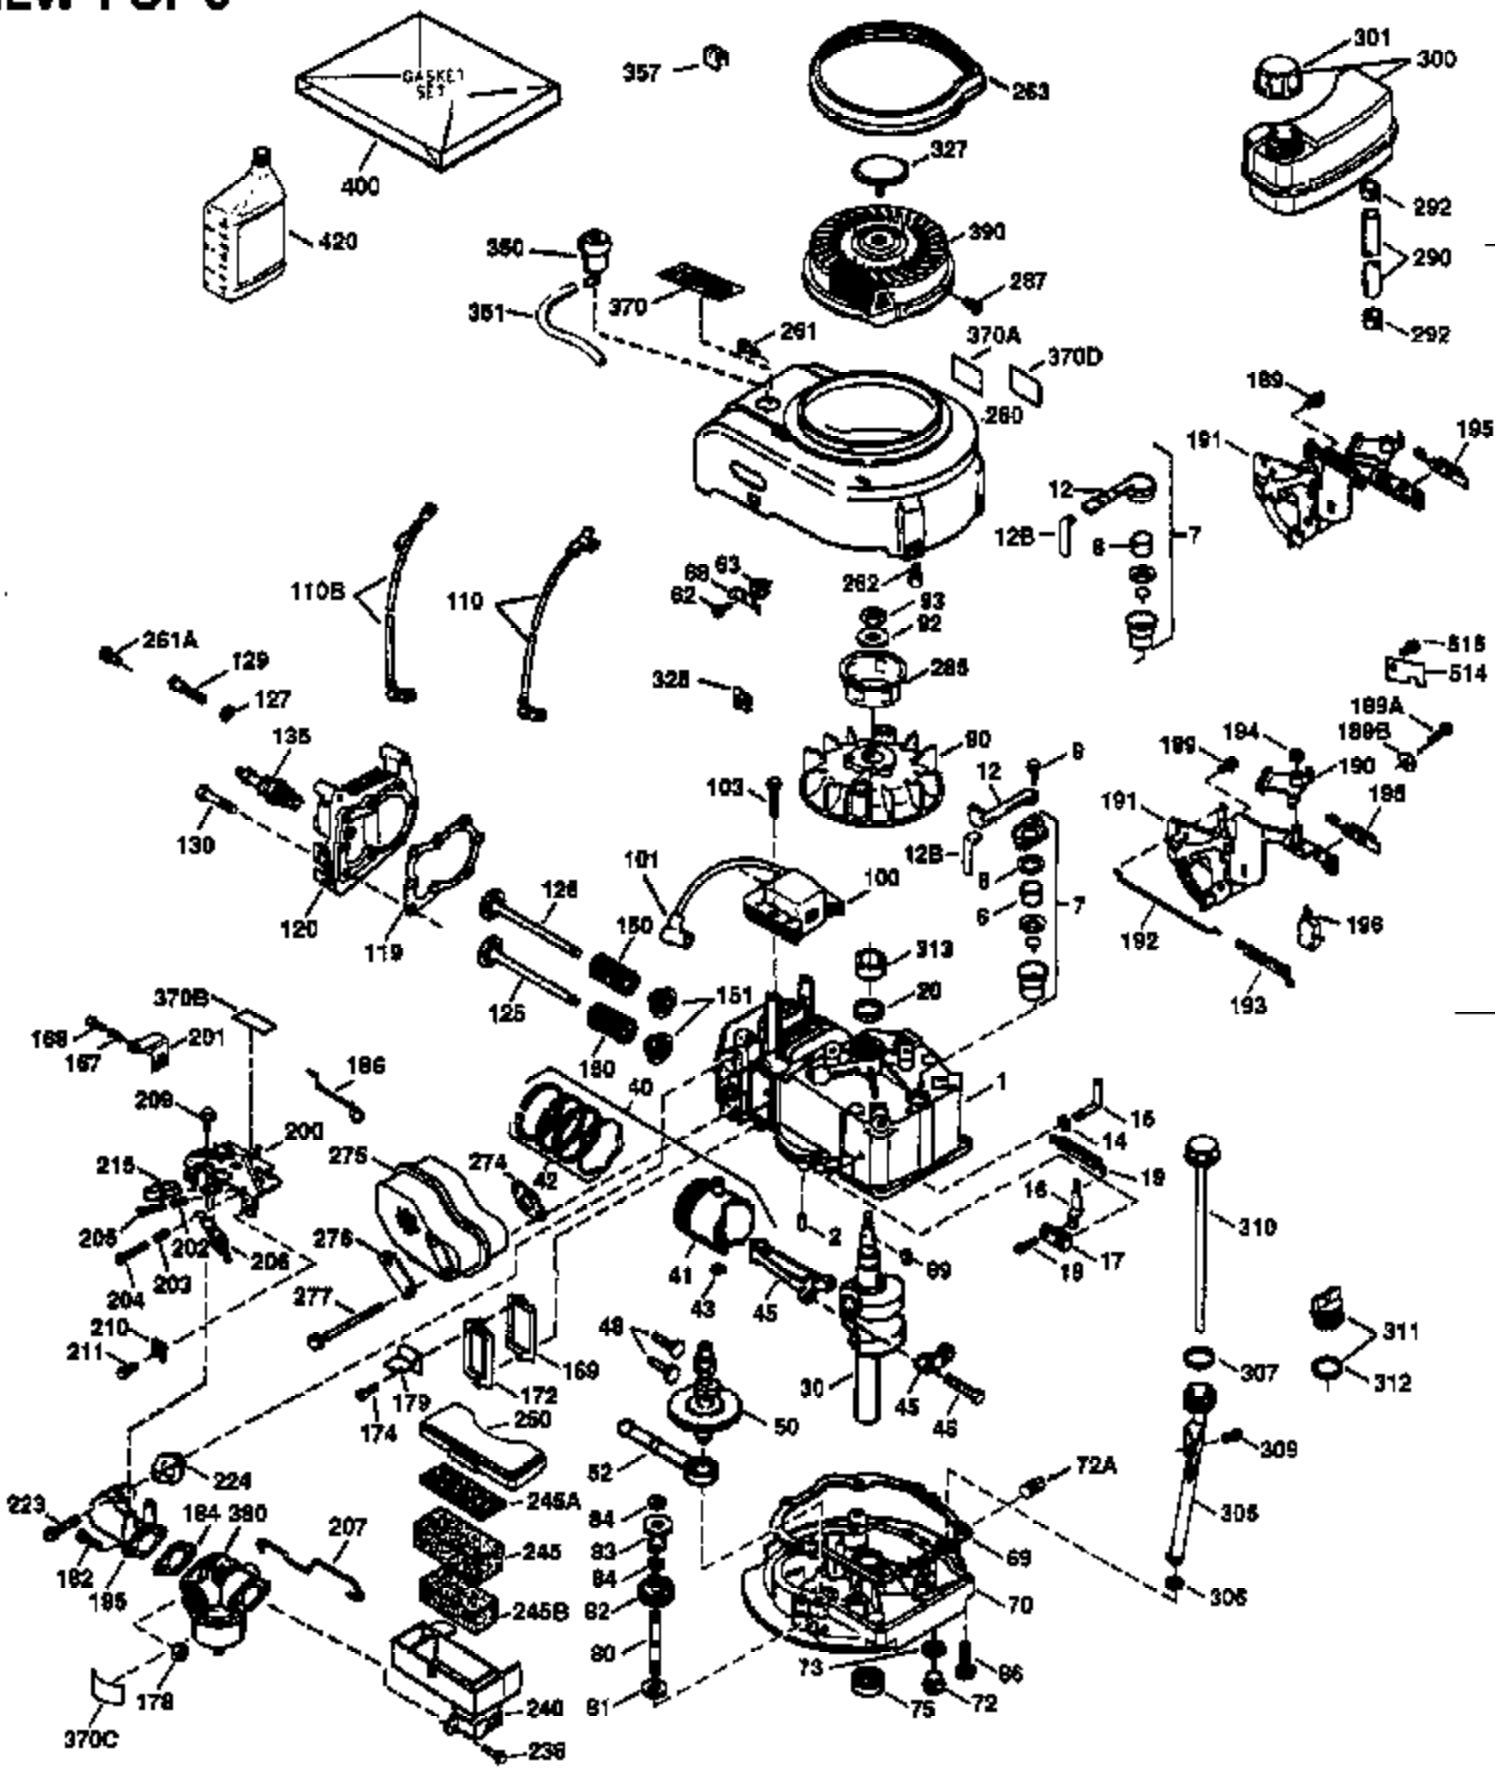

ILLUSTRATION SHOWS TYPICAL PARTS ONLY. ORDER BY PART NUMBER. PARTS NOT LISTED ARE SUPPLIED BY OEM.

VIEW 1 OF 3

Ref #	Part Number	Qty	Description
1	36478A	1	Cylinder (Incl. 2,7,20 & 125)
2	26727	2	Dowel Pin
6	33734	1	Breather Element
7	36557	1	Breather Ass'y. (Incl. 6 & 12A)
12B	34695	1	Breather Tube Elbow
12A	36558	1	Breather Cover & Tube (Incl. 12B)
14	28277	1	Washer
15	30589	1	Governor Rod (Incl. 14)
16	32651	1	Governor Lever
17	31335	1	Governor Lever Clamp
18	651018	1	Screw, Torx T-15, 8-32 x 19/64"
19	36281	1	Extension Spring
20	32600	1	Oil Seal
30	35996	1	Crankshaft
40	36073	1	Piston, Pin & Ring Set (Std.)
40	36074	1	Piston, Pin & Ring Set (.010" OS)
40	36075	1	Piston, Pin & Ring Set (.020" OS)
41	36070	1	Piston & Pin Ass'y. (Std.) (Incl. 43)
41	36071	1	Piston & Pin Ass'y. (.010" OS) (Incl. 43)
41	36072	1	Piston & Pin Ass'y. (.020" OS) (Incl. 43)
42	36076	1	Ring Set (Std.)
42	36077	1	Ring Set (.010" OS)
42	36078	1	Ring Set (.020" OS)
43	20381	2	Piston Pin Retaining Ring
45	30963B	1	Connecting Rod Ass'y. (Incl. 46)
46	32610A	2	Connecting Rod Bolt
48	27241	2	Valve Lifter
50	35992	1	Camshaft (MCR)
52	29914	1	Oil Pump Ass'y.
69	35261	1	Mounting Flange Gasket
70	34311D	1	Mounting Flange (Incl. 72 thru 83)
72	36083	1	Oil Drain Plug
75	27897	1	Oil Seal
80	30574A	1	Governor Shaft
81	30590A	1	Washer
82	30591	1	Governor Gear Ass'y. (Incl. 81)
83	30588A	1	Governor Spool
86	650488	6	Screw, 1/4-20 x 1-1/4"
89	611004	1	Flywheel Key
90	611112	1	Flywheel
92	650815	1	Belleville Washer
93	650816	1	Flywheel Nut
100	34443A	1	Solid State Ignition
101	610118	1	Spark Plug Cover
103	651007	2	Screw, Torx T-15, 10-24 x 15/16"
110	34961	1	Ground Wire
119	36477	1	* Cylinder Head Gasket
120	36476	1	Cylinder Head
125	36471	1	Exhaust Valve (Std.) (Incl. 151)
125	36472	1	Exhaust Valve (1/32" OS) (Incl. 151)
126	29314B	1	Intake Valve (Std.) (Incl. 151)
126	29315C	1	Intake Valve (1/32" OS) (Incl. 151)
130	6021A	8	Screw, 5/16-18 x 1-1/2"
135	35395	1	Resistor Spark Plug (RJ19LM)
150	35991	2	Valve Spring
151	31673	2	Valve Spring Cap
169	27234A	1	* Valve Cover Gasket
172	32755	1	Valve Cover