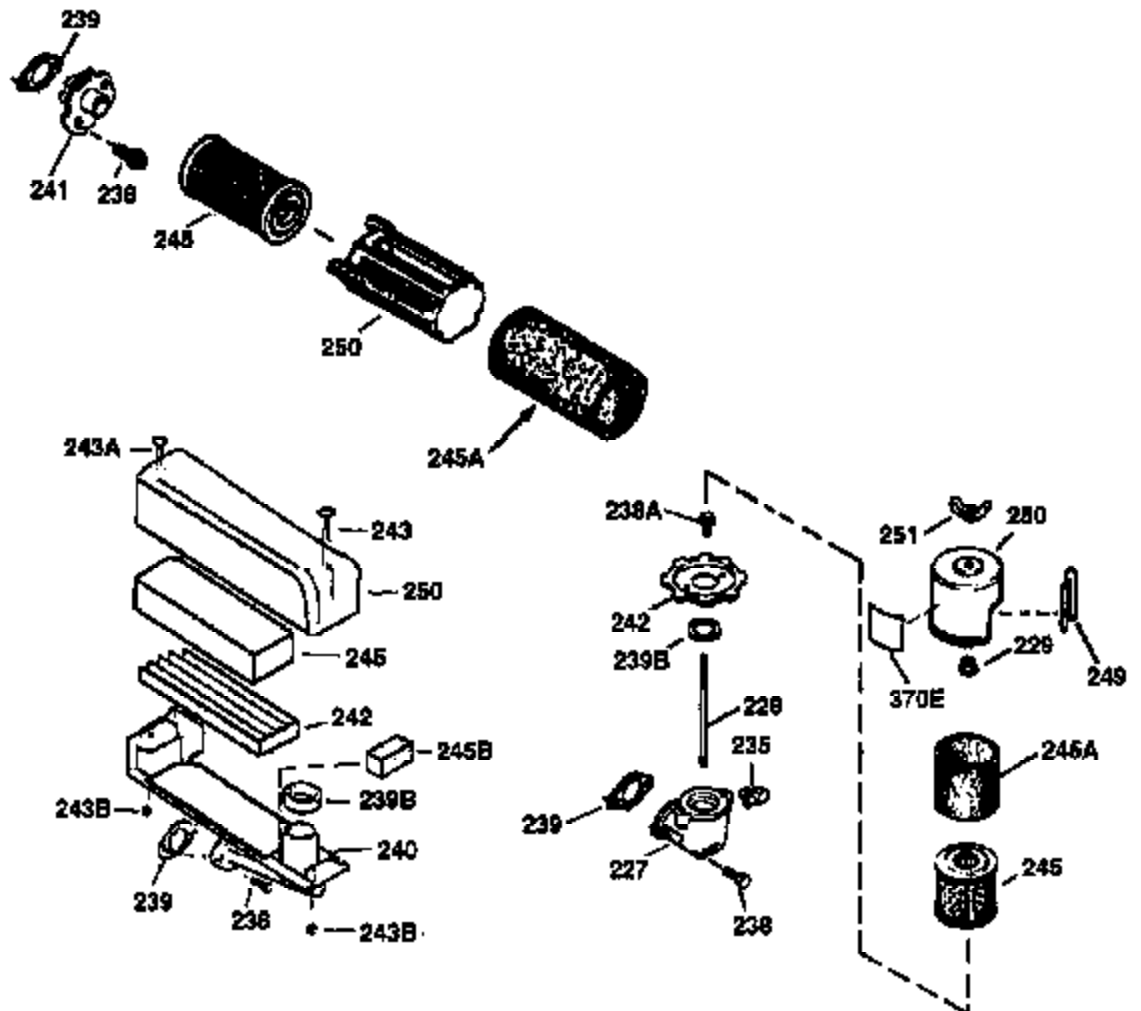

ILLUSTRATION SHOWS TYPICAL PARTS ONLY. ORDER BY PART NUMBER. PARTS NOT LISTED ARE SUPPLIED BY OEM.

VIEW 3 OF 3

Ref #	Part Number	Qty	Description
12A	36558	1	Breather Cover & Tube (Incl. 12B)
90	611112	1	Flywheel
238	650932	2	Screw, 10-32 x 49/64"
239	34338	1	* Air Cleaner Gasket
241	35797	1	Air Cleaner Collar
245	35066	1	Air Cleaner Filter
250	35065	1	Air Cleaner Cover
275	36473	1	Muffler (Incl. 277)
277	650988	2	Screw, 1/4-20 x 2-5/16"
370K	36695	1	Starter Decal
416	36085	1	Spark Arrestor Kit (Incl. 417)(Optional)
417	650760	1	Screw, 8-32 x 3/8" (Optional)
900	0		Replacement Engine NONE
900	0	1	Replacement S/B 750679A, order from 7 1-999