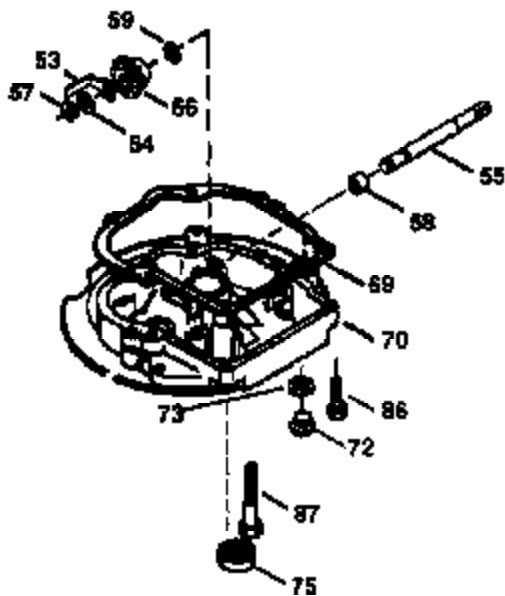

ILLUSTRATION SHOWS TYPICAL PARTS ONLY. ORDER BY PART NUMBER. PARTS NOT LISTED ARE SUPPLIED BY OEM.

VIEW 2 OF 3

Ref #	Part Number	Qty	Description
12A	36558	1	Breather Cover & Tube (Incl. 12B)
19	36281	1	Extension Spring
69	35261	1	Mounting Flange Gasket
70	34311D	1	Mounting Flange (Incl. 72 thru 83)
72	30572	1	Oil Drain Plug (Incl. 73)
73	28833	1	Drain Plug Gasket
75	27897	1	Oil Seal
86	650488	6	Screw, 1/4-20 x 1-1/4"
182	6201	2	Screw, 1/4-28 x 7/8"
185	36544	1	Intake Pipe
186	34337	1	Governor Link
223	650451	2	Screw, 1/4-20 x 1"
238	650932	2	Screw, 10-32 x 49/64"
239	34338	1	* Air Cleaner Gasket
245	35066	1	Air Cleaner Filter
250	35065	1	Air Cleaner Cover
287	650926	2	Screw, 8-32 x 21/64"
298	28763	3	Screw, 10-32 x 35/64"
300	36916	1	Fuel Tank (Incl. 292 & 301)
301	36246	1	Fuel Cap
370K	36695	1	Starter Decal
390	590694	1	Rewind Starter (NOTE: This engine could have been built with 590737 starter).
900	0		Replacement Engine NONE
900	0	1	Replacement S/B 750679A, order from 7 1-999