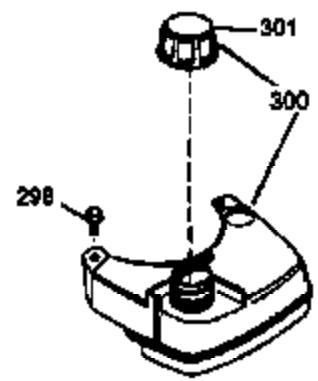

ILLUSTRATION SHOWS TYPICAL PARTS ONLY. ORDER BY PART NUMBER. PARTS NOT LISTED ARE SUPPLIED BY OEM.

VIEW 2 OF 3

Ref #	Part Number	Qty	Description
12A	36558	1	Breather Cover & Tube (Incl. 12B)
19	36281	1	Extension Spring
69	35261	1	Mounting Flange Gasket
70	34311D	1	Mounting Flange (Incl. 72 thru 83)
72	36083	1	Oil Drain Plug
75	27897	1	Oil Seal
86	650488	6	Screw, 1/4-20 x 1-1/4"
182	6201	2	Screw, 1/4-28 x 7/8"
185	36544	1	Intake Pipe
186	34337	1	Governor Link
223	650451	2	Screw, 1/4-20 x 1"
238	650932	2	Screw, 10-32 x 49/64"
239	34338	1	* Air Cleaner Gasket
245	35066	1	Air Cleaner Filter
250	35065	1	Air Cleaner Cover
287	650926	2	Screw, 8-32 x 21/64"
298	28763	3	Screw, 10-32 x 35/64"
300	36916	1	Fuel Tank (Incl. 292 & 301)
301	36246	1	Fuel Cap
370K	36695	1	Starter Decal
390	590694	1	Rewind Starter (NOTE: This engine could have been built with 590737 starter. Refer to the design of the rope pulley strength ribs for part identification. Individual starter parts do not interchange.)
900	0	1	Replacement Engine 750783A, order from 71-999
900	0	1	Replacement S/B 750733A, order from 71-999