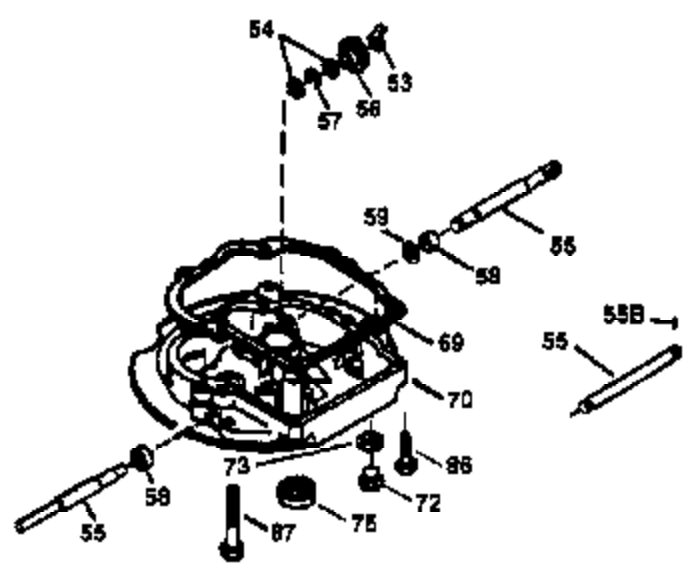

ILLUSTRATION SHOWS TYPICAL PARTS ONLY. ORDER BY PART NUMBER. PARTS NOT LISTED ARE SUPPLIED BY OEM.

VIEW 2 OF 3

Ref #	Part Number	Qty	Description
12A	36558	1	Breather Cover & Tube (Incl. 12B)
19	36281	1	Extension Spring
69	35261	1	Mounting Flange Gasket
70	34311D	1	Mounting Flange (Incl. 72 thru 83)
72	36083	1	Oil Drain Plug
75	27897	1	Oil Seal
86	650488	6	Screw, 1/4-20 x 1-1/4"
182	6201	2	Screw, 1/4-28 x 7/8"
185	36544	1	Intake Pipe
186	34337	1	Governor Link
223	650451	2	Screw, 1/4-20 x 1"
238	650932	2	Screw, 10-32 x 49/64"
239	34338	1	* Air Cleaner Gasket
245	35066	1	Air Cleaner Filter
250	35065	1	Air Cleaner Cover
287	650926	2	Screw, 8-32 x 21/64"
298	28763	3	Screw, 10-32 x 35/64"
300	36916	1	Fuel Tank (Incl. 292 & 301)
301	36246	1	Fuel Cap
370K	36695	1	Starter Decal
390	590694	1	Rewind Starter (NOTE: This engine could have been built with 590737 starter. Refer to the design of the rope pulley strength ribs for part identification. Individual starter parts do not interchange.)
900	0	1	Replacement Engine 750783A, order from 71-999
900	0	1	Replacement S/B 750733A, order from 71-999