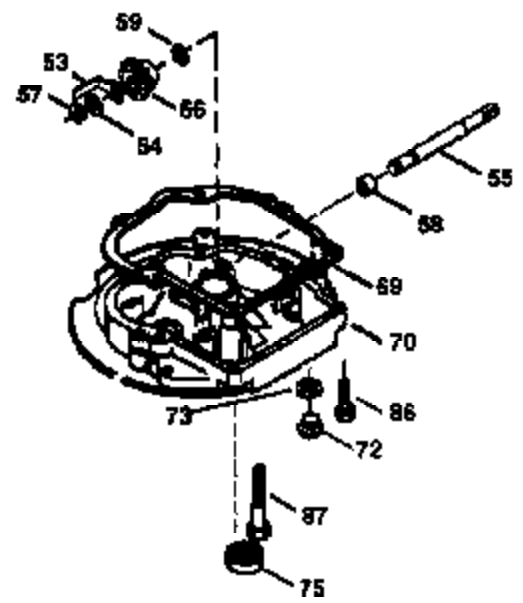

ILLUSTRATION SHOWS TYPICAL PARTS ONLY. ORDER BY PART NUMBER. PARTS NOT LISTED ARE SUPPLIED BY OEM.

VIEW 2 OF 3

Ref #	Part Number	Qty	Description
12A	36558	1	Breather Cover & Tube (Incl. 12B)
19	36281	1	Extension Spring
69	35261	1	Mounting Flange Gasket
70	34311D	1	Mounting Flange (Incl. 72 thru 83)
72	36083	1	Oil Drain Plug
75	27897	1	Oil Seal
86	650488	6	Screw, 1/4-20 x 1-1/4"
182	6201	2	Screw, 1/4-28 x 7/8"
185	36544	1	Intake Pipe
186	34337	1	Governor Link
223	650451	2	Screw, 1/4-20 x 1"
238	650932	2	Screw, 10-32 x 49/64"
239	34338	1	* Air Cleaner Gasket
245	35066	1	Air Cleaner Filter
250	35065	1	Air Cleaner Cover
287	650926	2	Screw, 8-32 x 21/64"
298	28763	3	Screw, 10-32 x 35/64"
300	36916	1	Fuel Tank (Incl. 292 & 301)
301	36246	1	Fuel Cap
370K	36695	1	Starter Decal
390	590694	1	Rewind Starter (NOTE: This engine could have been built with 590737 starter. Refer to the design of the rope pulley strength ribs for part identification. Individual starter parts do not interchange.)
900	0	1	Replacement Engine 750783A, order from 71-999
900	0	1	Replacement S/B 750733A, order from 71-999