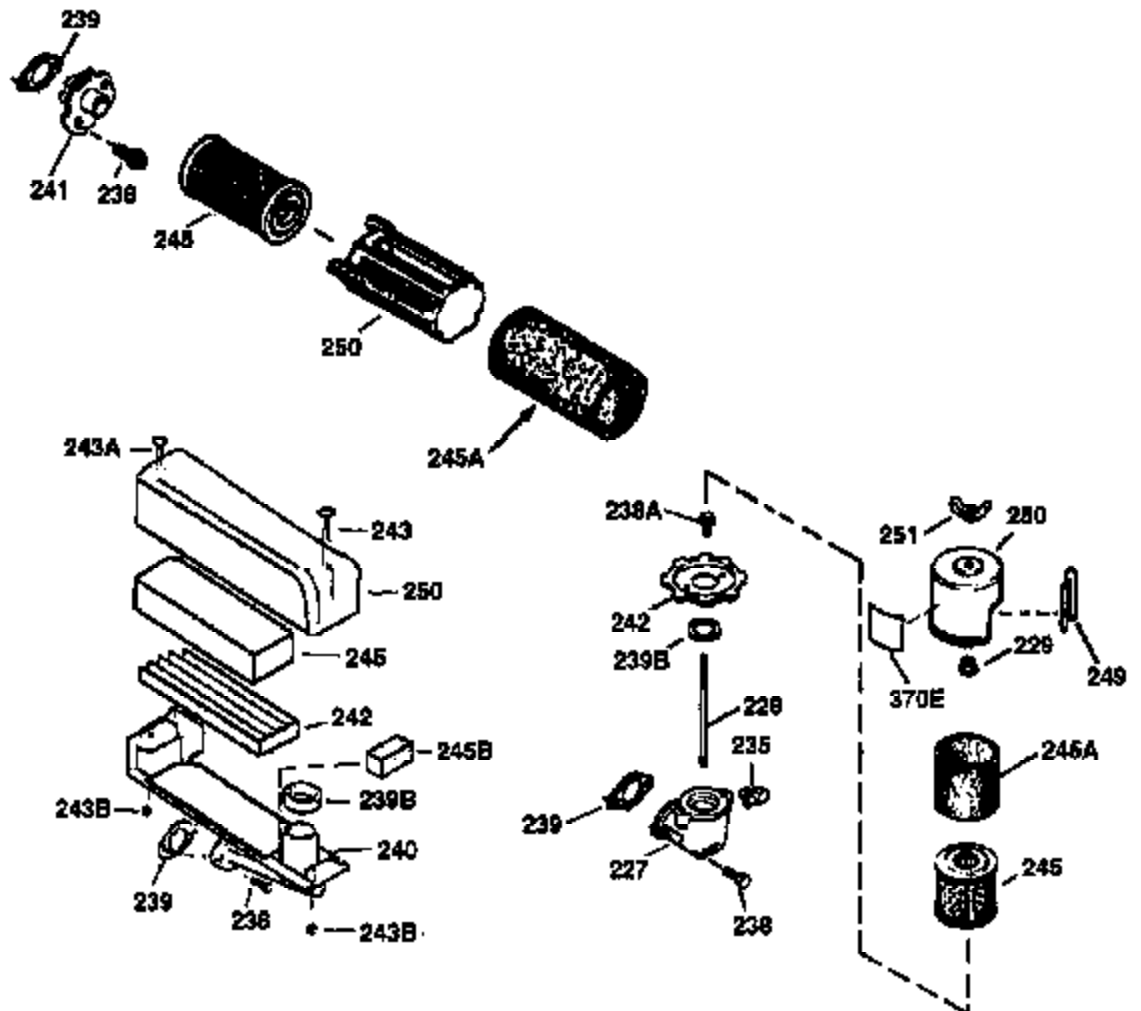

ILLUSTRATION SHOWS TYPICAL PARTS ONLY. ORDER BY PART NUMBER. PARTS NOT LISTED ARE SUPPLIED BY OEM.

VIEW 3 OF 3

Ref #	Part Number	Qty	Description
12A	36558	1	Breather Cover & Tube
90	611112	1	Flywheel
238	650806	2	Screw, 10-32 x 5/8"
239	34338	1	* Air Cleaner Gasket
240	36743	1	Air Cleaner Body
245	36745	1	Air Cleaner Filter
250	36744	1	Air Cleaner Cover
275A	36664	1	Spark Arrestor Muffler (Optional) (Incl. 284,284A,416,417)
275	36491	1	Muffler (Incl. 277)
277	650988	2	Screw, 1/4-20 x 2-5/16"
284	36663	1	Muffler Deflector (Incl. 284A)(Optional)
284A	650760	1	Screw, 8-32 x 3/8" (Optional)
370K	36695	1	Starter Decal
416	36085	1	Spark Arrestor Kit (Incl. 417)(Optional)
417	650760	1	Screw, 8-32 x 3/8" (Optional)