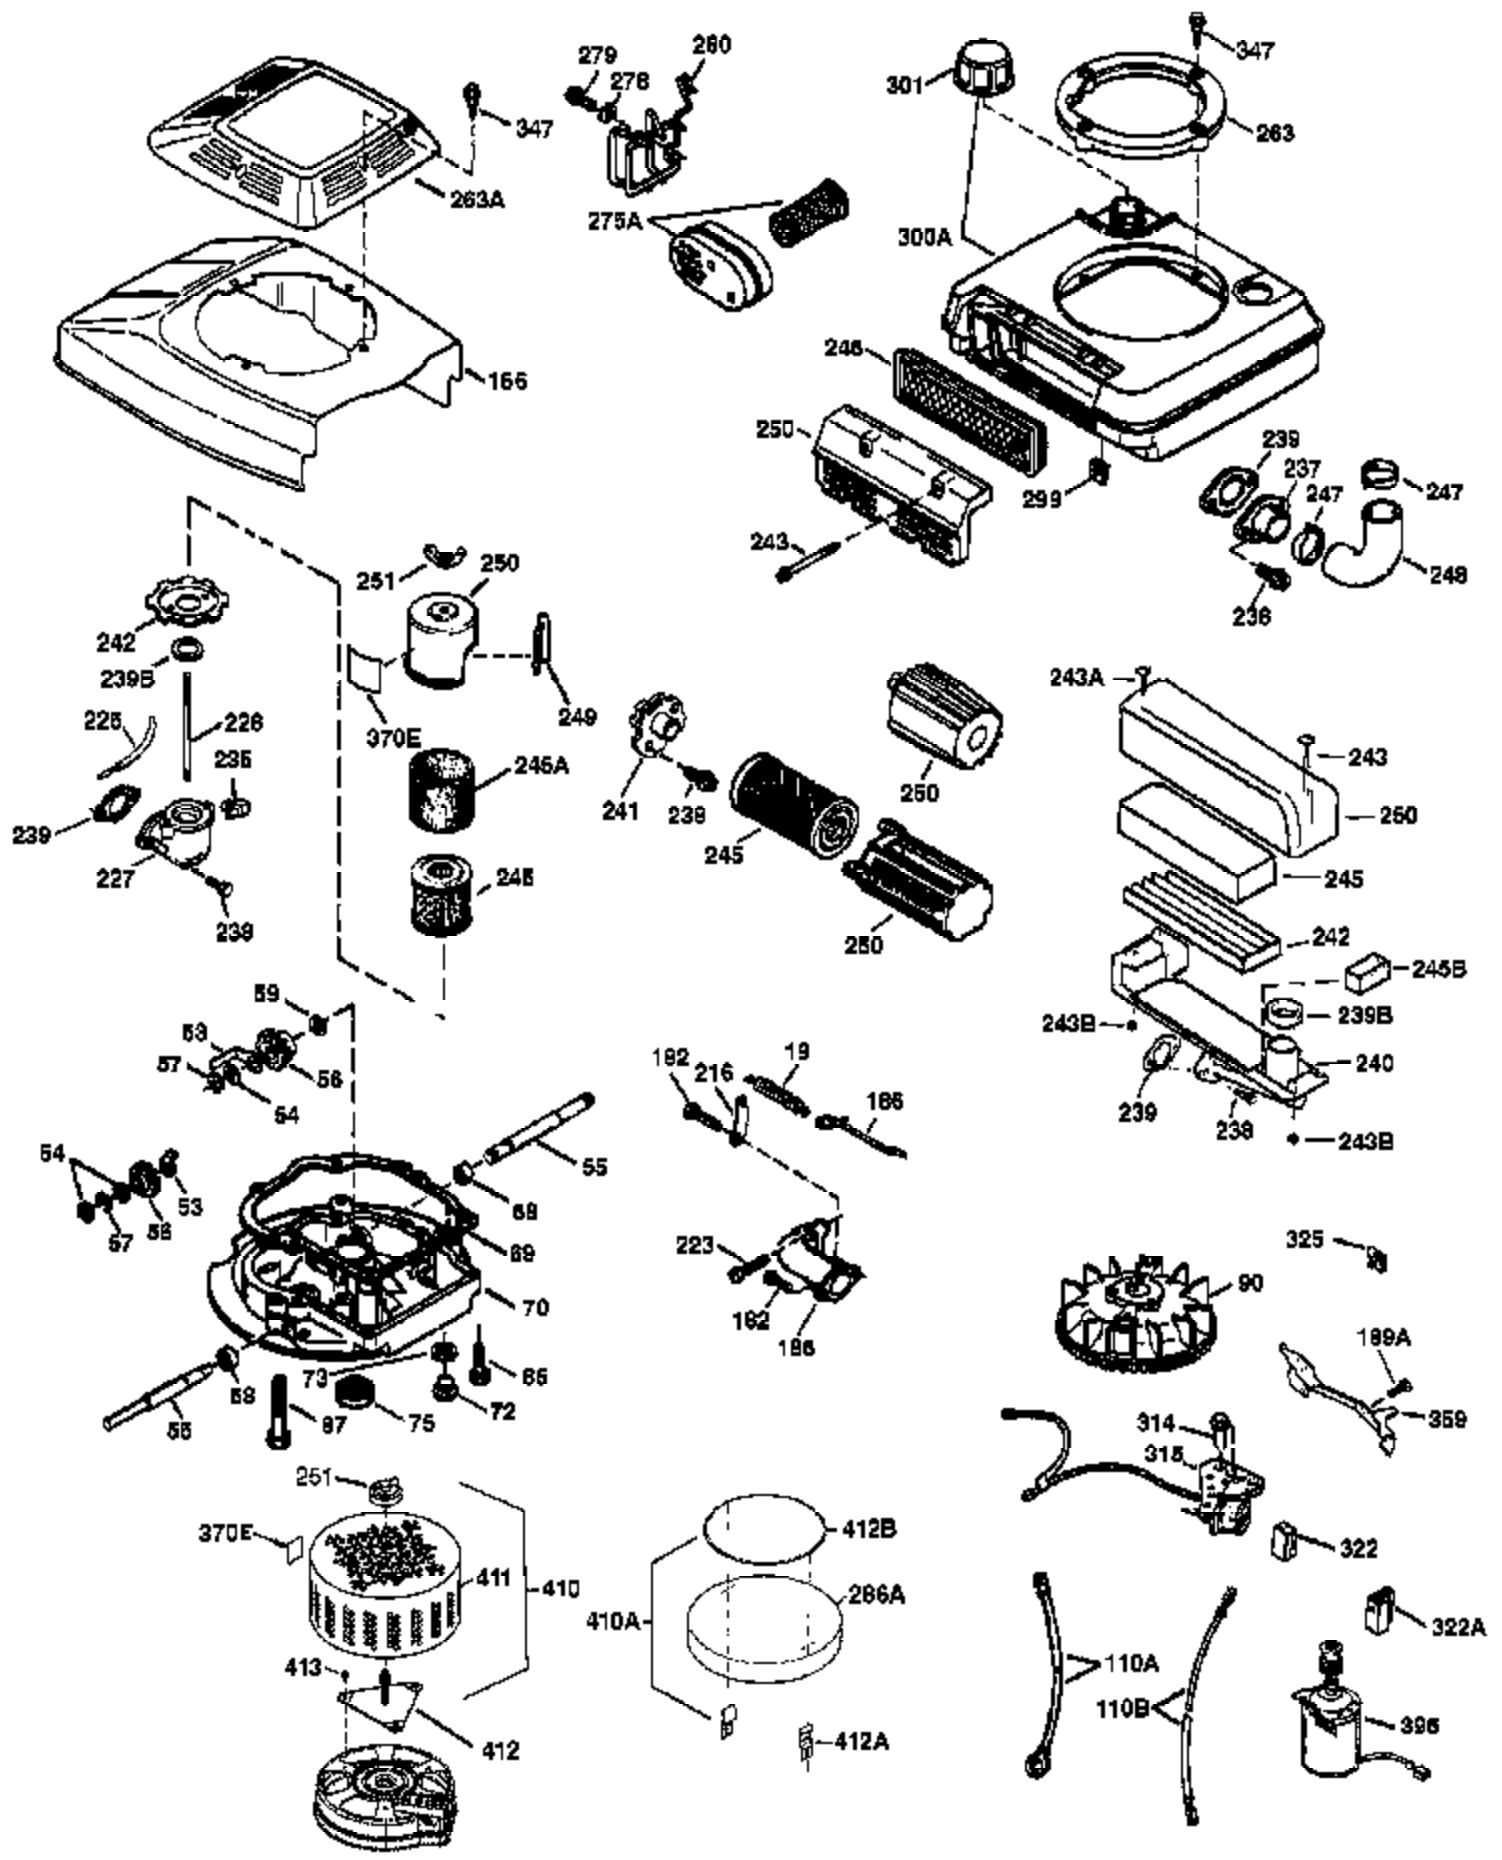

Ref #	Part Number	Qty	Description
19	35998	1	Extension Spring
53	31745	1	Tang Washer
54	31747	1	Washer
55	35218A	1	P.T.O. Shaft
56	33401	1	R.H. Worm Gear
57	33537	1	Retainer Ring
58	31744	1	Oil Seal
69	35261	1	* Mounting Flange Gasket
70	33535C	1	Mounting Flange (Incl. 58,72 thru 83)
72	36083	1	Oil Drain Plug
75	26208	1	Oil Seal
86	650488	5	Screw, 1/4-20 x 1-1/4"
87	650492	1	Screw, 1/4-20 x 2-1/4"
90	611112	1	Flywheel
182	6201	2	Screw, 1/4-28 x 7/8"
185	36544	1	Intake Pipe
186	36255	1	Governor Link
223	650451	2	Screw, 1/4-20 x 1"
238	650806	2	Screw, 10-32 x 5/8"
239	34338	1	* Air Cleaner Gasket
240	36743	1	Air Cleaner Body
245	36745	1	Air Cleaner Filter
250	36744	1	Air Cleaner Cover
263A	36758	1	Starter Grill
275A	36664	1	Spark Arrestor Muffler (Optional) (Incl. 284,284A,416,417)
301	36246	1	Fuel Cap
380	632742	1	Carburetor (Incl. 184)