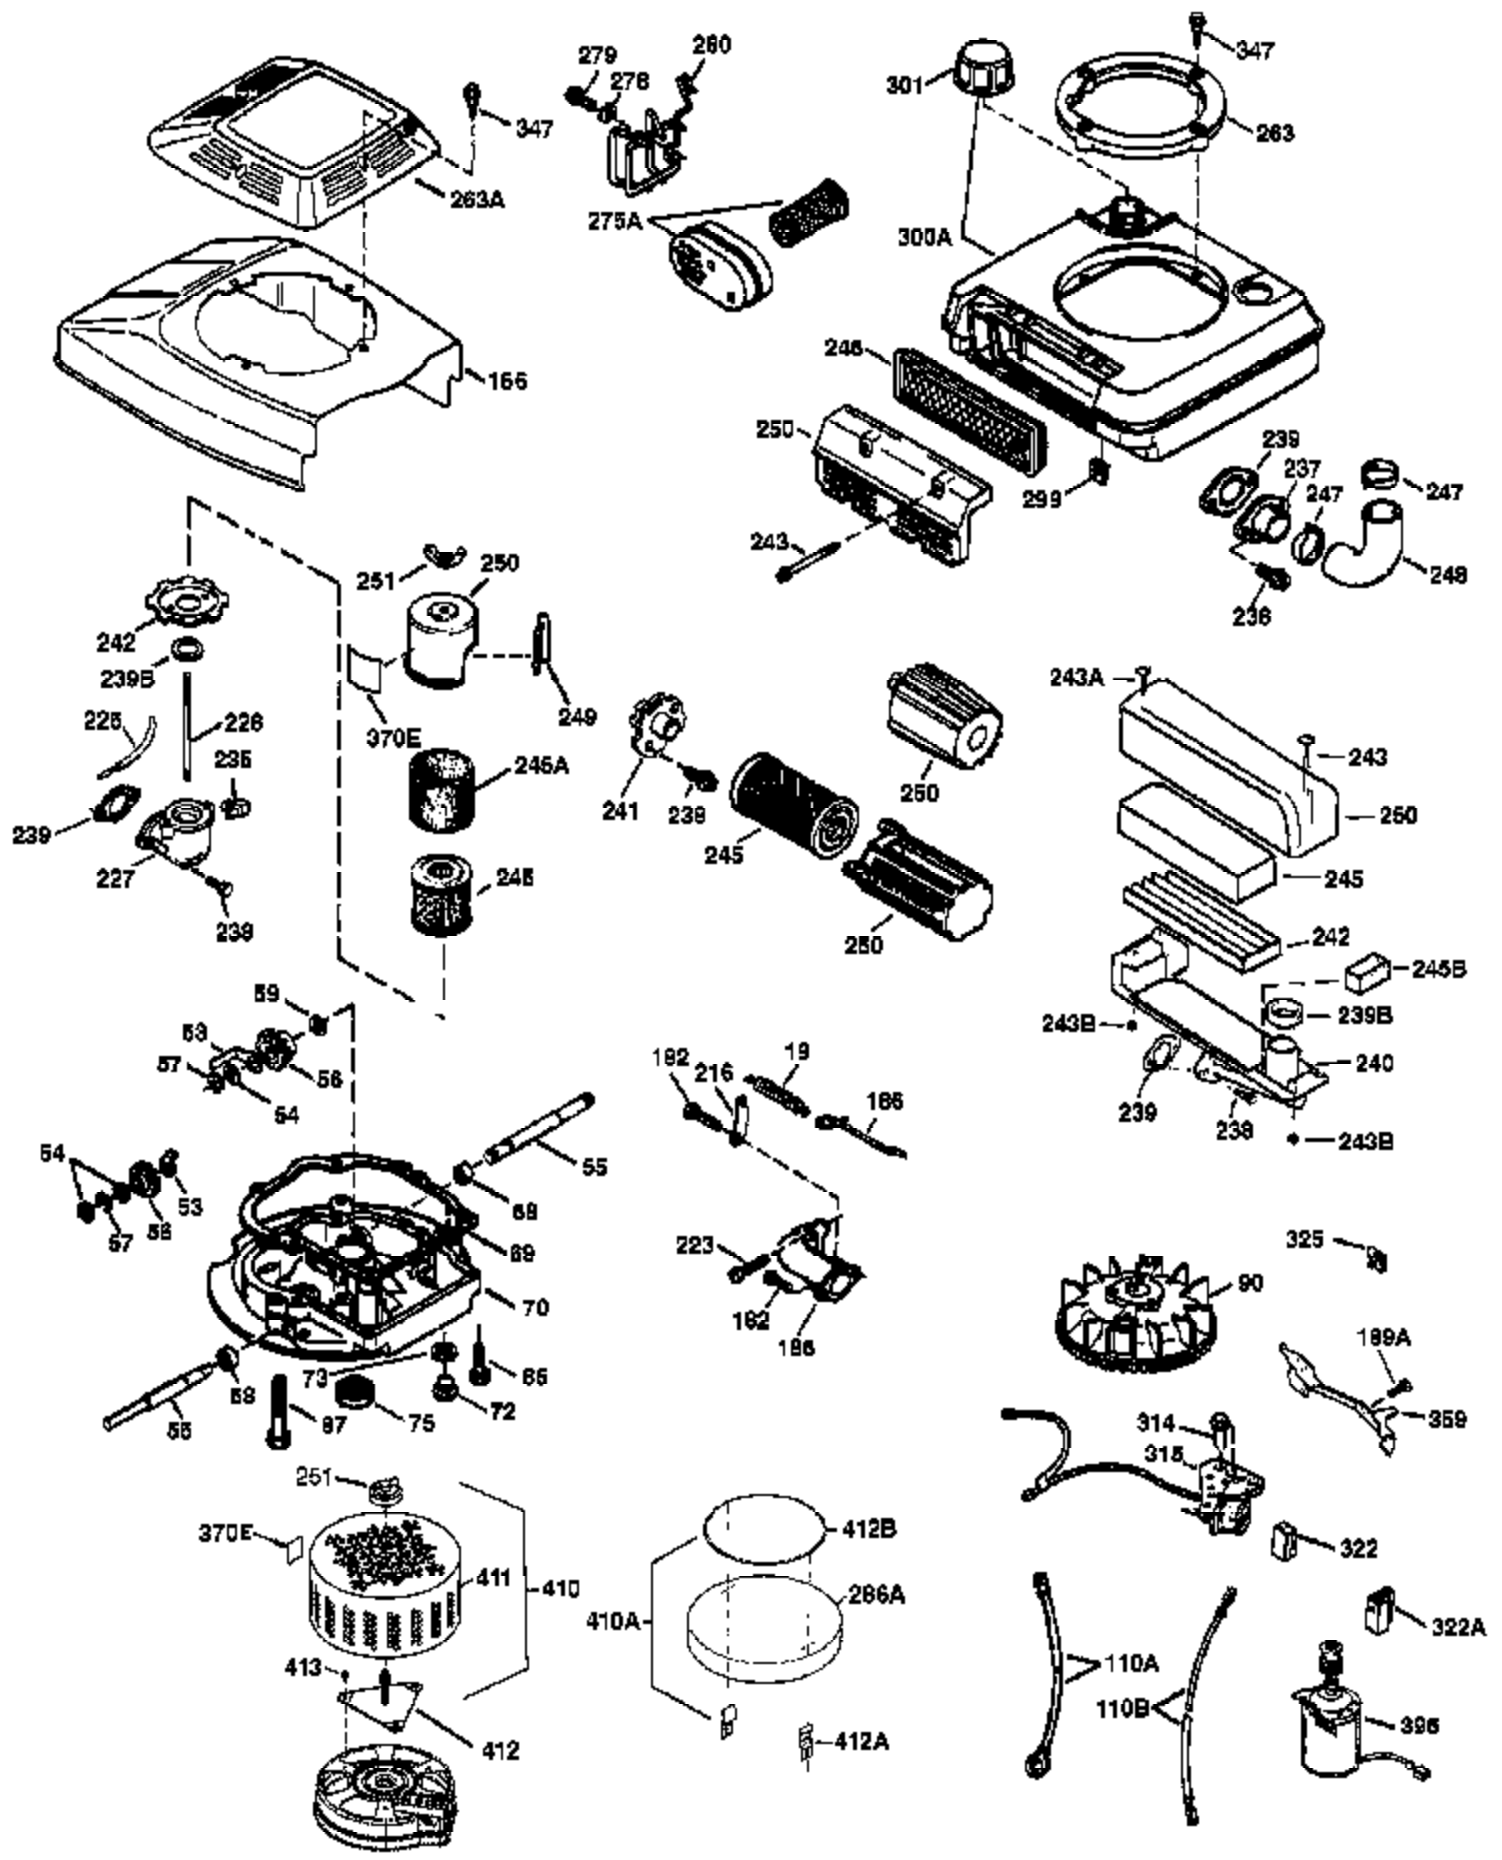

Ref #	Part Number	Qty	Description
174	30200	2	Screw, 10-24 x 9/16"
178	29752	2	Nut & Lock Washer, 1/4-28
182	6201	2	Screw, 1/4-28 x 7/8"
184	26756	1	* Carburetor To Intake Pipe Gasket
185	36544	1	Intake Pipe
186	32653	1	Governor Link
189	650839	2	Screw, 1/4-20 x 3/8"
191	36559A	1	S.E. Brake Bracket (Incl. 195)
195	610973	1	Terminal
207	34336	1	Throttle Link
223	650451	2	Screw, 1/4-20 x 1"
224	34690A	1	* Intake Pipe Gasket
238	650932	2	Screw, 10-32 x 49/64"
250	35065	1	Air Cleaner Cover
260	36915	1	Blower Housing
261	30200	2	Screw, 10-24 x 9/16"
262	650831	2	Screw, 1/4-20 x 1/2"
275	36473	1	Muffler (Incl. 277)
277	650988	2	Screw, 1/4-20 x 2-5/16"
285	35000A	1	Starter Cup
287	650926	2	Screw, 8-32 x 21/64"
290	29774	1	Fuel Line
292	26460		Fuel Line Clamp
292	26460	2	Fuel Line Clamp
298	28763	3	Screw, 10-32 x 35/64"
300	36916	1	Fuel Tank (Incl. 292 & 301)
301	36246	1	Fuel Cap
305	35647	1	Oil Fill Tube
306	36996	1	* "O"-Ring
307	35499	1	"O"-Ring
309	650562	1	Screw, 10-32 x 1/2"
310	35648	1	Dipstick
313	34080	1	Spacer
370A	36261	1	Lubrication Decal
370K	36695	1	Starter Decal
370C	37199	1	Primer Decal
380	632747	1	Carburetor (Incl. 184) (NOTE: This engine could have been built with 632646 carburetor).
390	590737	1	Rewind Starter (NOTE: This engine could have been built with 590694 starter).
400	36481B	1	* Gasket Set (Incl. items marked PK in notes). Incl. Part #'s 26756 (1), 27234A (1), 33735 (1), 34338 (1), 34690A (1), 36477 (1), 36832 (1), 36996 (1), 37130 (1)
416	36085	1	Spark Arrestor Kit (Incl. 417)(Optional)
417	650821	1	Screw, 10-32 x 1/2" (Optional)
900	0	1	Replacement Engine 750826A, order from 71-999
900	0	1	Replacement Short Block 750679C order from 71-999