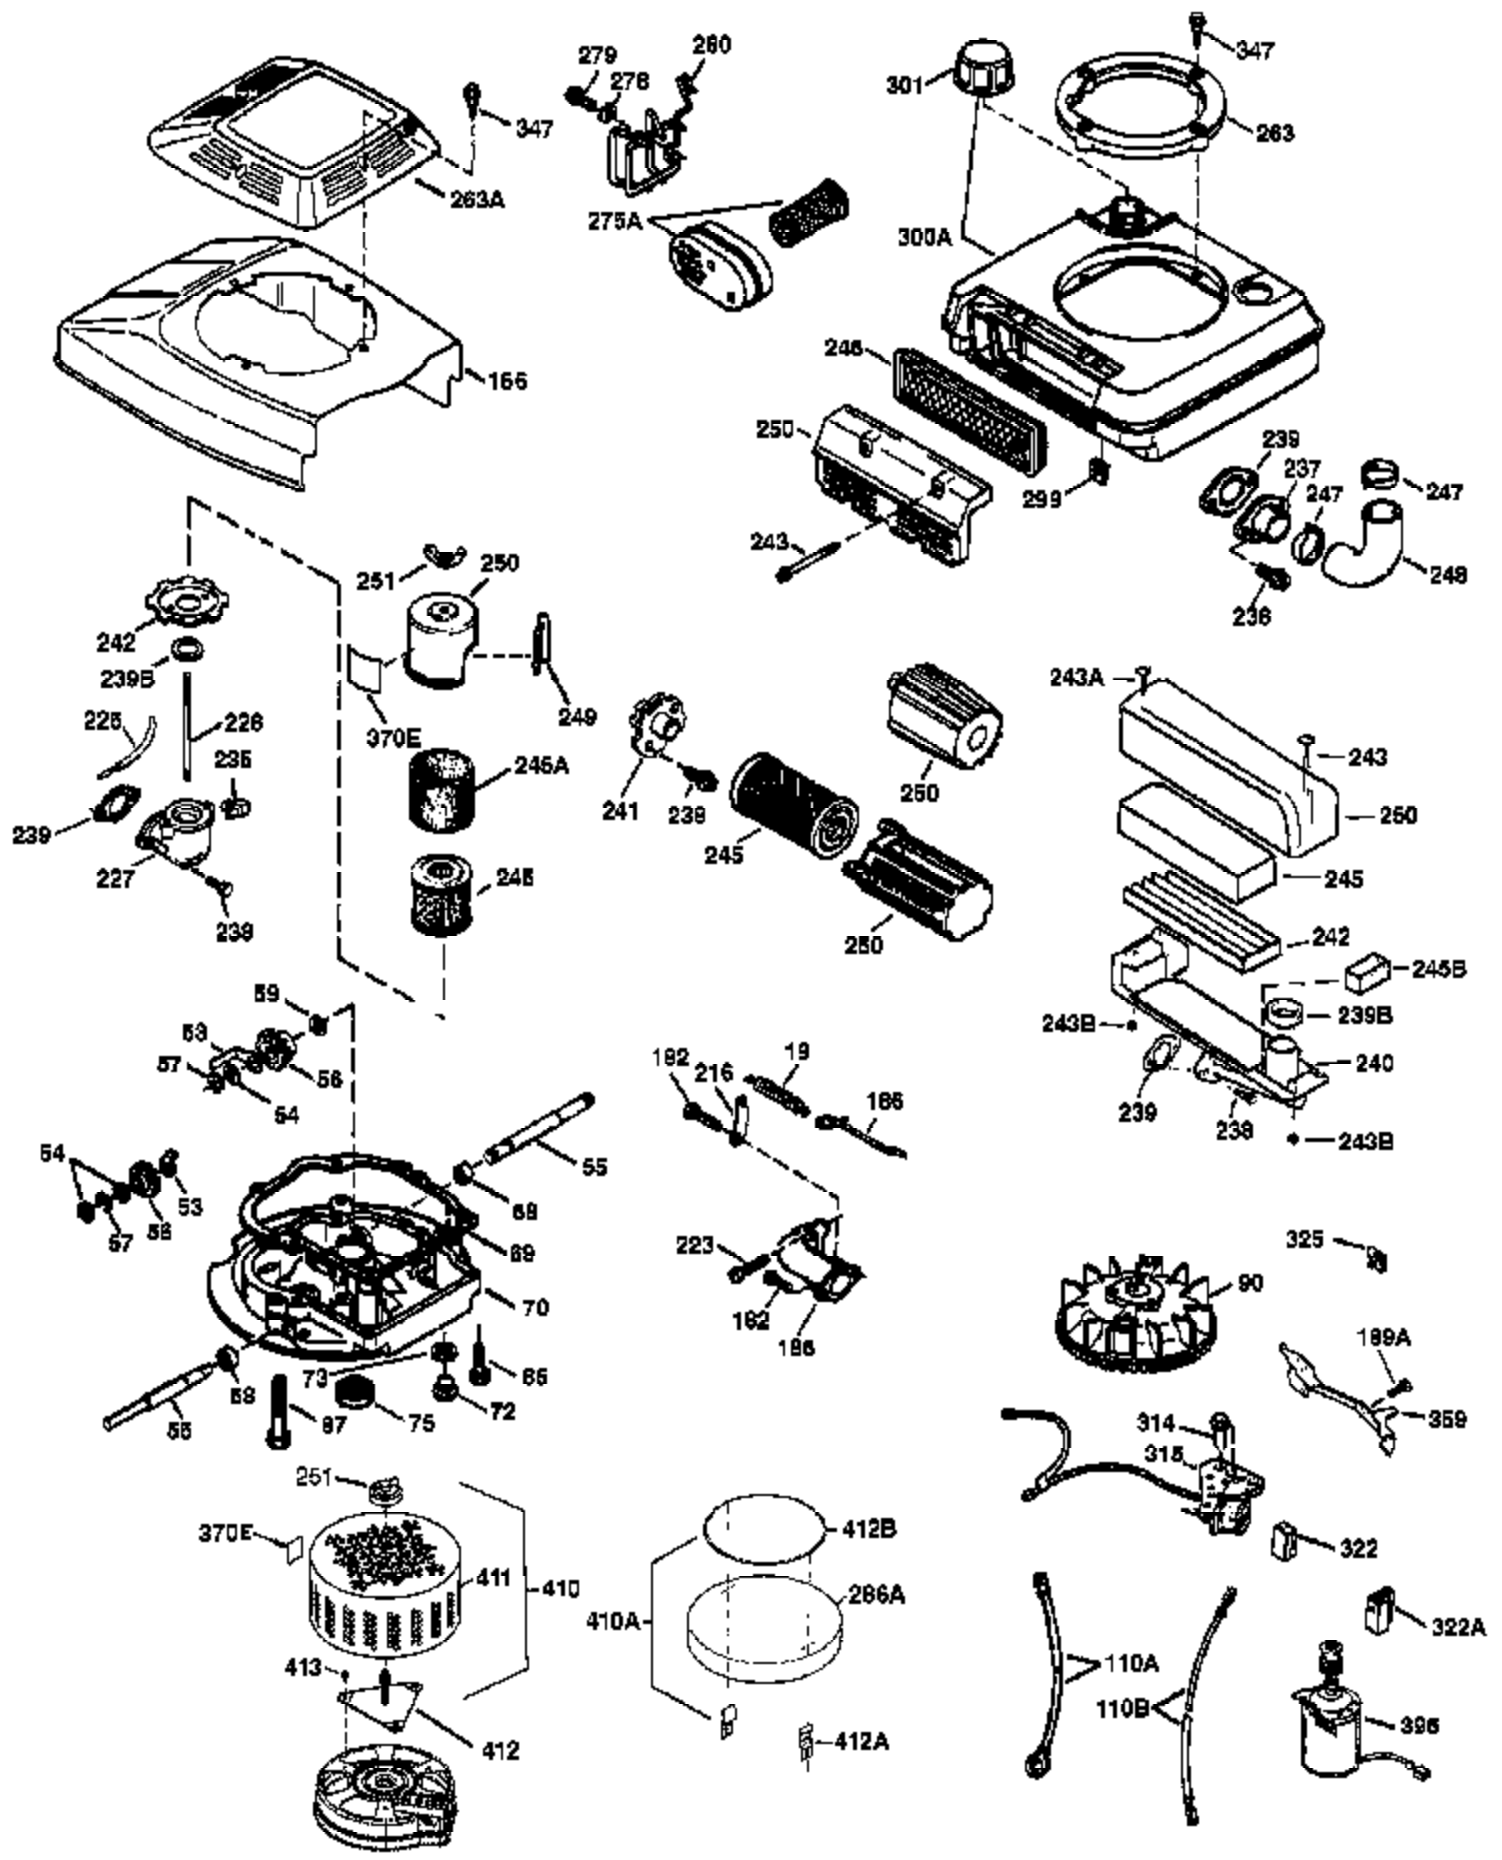

Ref #	Part Number	Qty	Description
172	32755	1	Valve Cover
174	30200	2	Screw, 10-24 x 9/16"
178	29752	2	Nut & Lock Washer, 1/4-28
182	6201	2	Screw, 1/4-28 x 7/8"
184	26756	1	* Carburetor To Intake Pipe
185	36544	1	Intake Pipe
186	34337	1	Governor Link
189	650839	2	Screw, 1/4-20 x 3/8"
191	36559	1	S.E. Brake Bracket (Incl. 195)
195	610973	1	Terminal
200	35727	1	Control Bracket (Incl. 202 thru 205)
202	36482	1	Compression Spring
203	31342	1	Compression Spring
204	650549	1	Screw, 5-40 x 7/16"
205	650777	1	Screw, 6-32 x 21/32"
207	34336	1	Throttle Link
209	30200	2	Screw, 10-24 x 9/16"
215	35511	1	Control Knob
223	650451	2	Screw, 1/4-20 x 1"
224	34690A	1	* Intake Pipe Gasket
238	650932	2	Screw, 10-32 x 49/64"
250	35065	1	Air Cleaner Cover
260	35826	1	Blower Housing
261	30200	2	Screw, 10-24 x 9/16"
262	650831	2	Screw, 1/4-20 x 1/2"
275	36473	1	Muffler (Incl. 277)
277	650988	2	Screw, 1/4-20 x 2-5/16"
285	35000A	1	Starter Cup
287	650926	2	Screw, 8-32 x 21/64"
290	34357	1	Fuel Line
292	26460	2	Fuel Line Clamp
300	35586	1	Fuel Tank (Incl. 292 & 301)
301	36246	1	Fuel Cap
305	35819A	1	Oil Fill Tube
306	34265	1	* "O"-Ring
307	35499	1	"O"-Ring
309	651014	1	Screw, 10-32 x 7/16"
310	35822	1	Dipstick
313	34080	1	Spacer
370A	36261	1	Lubrication Decal
370B	35167	1	Control Decal
370C	36861	1	Primer Decal
380	632670	1	Carburetor (Incl. 184)
390	590702	1	Rewind Starter (NOTE: This engine could have been built with 590739 starter. Refer to the design of the rope pulley strength ribs for part identification. Individual starter parts do not interchange.)
400	36481	1	* Gasket Set (Incl. items marked PK in notes) Incl. part #'s 26756 (1), 27234A (1), 33735 (1), 34265 (1), 34338 (1), 34690A (1), 35261 (1), 36477 (1)
416	36085	1	Spark Arrestor Kit (Incl. 417)(Optional)
417	650760	1	Screw, 8-32 x 3/8" (Optional)