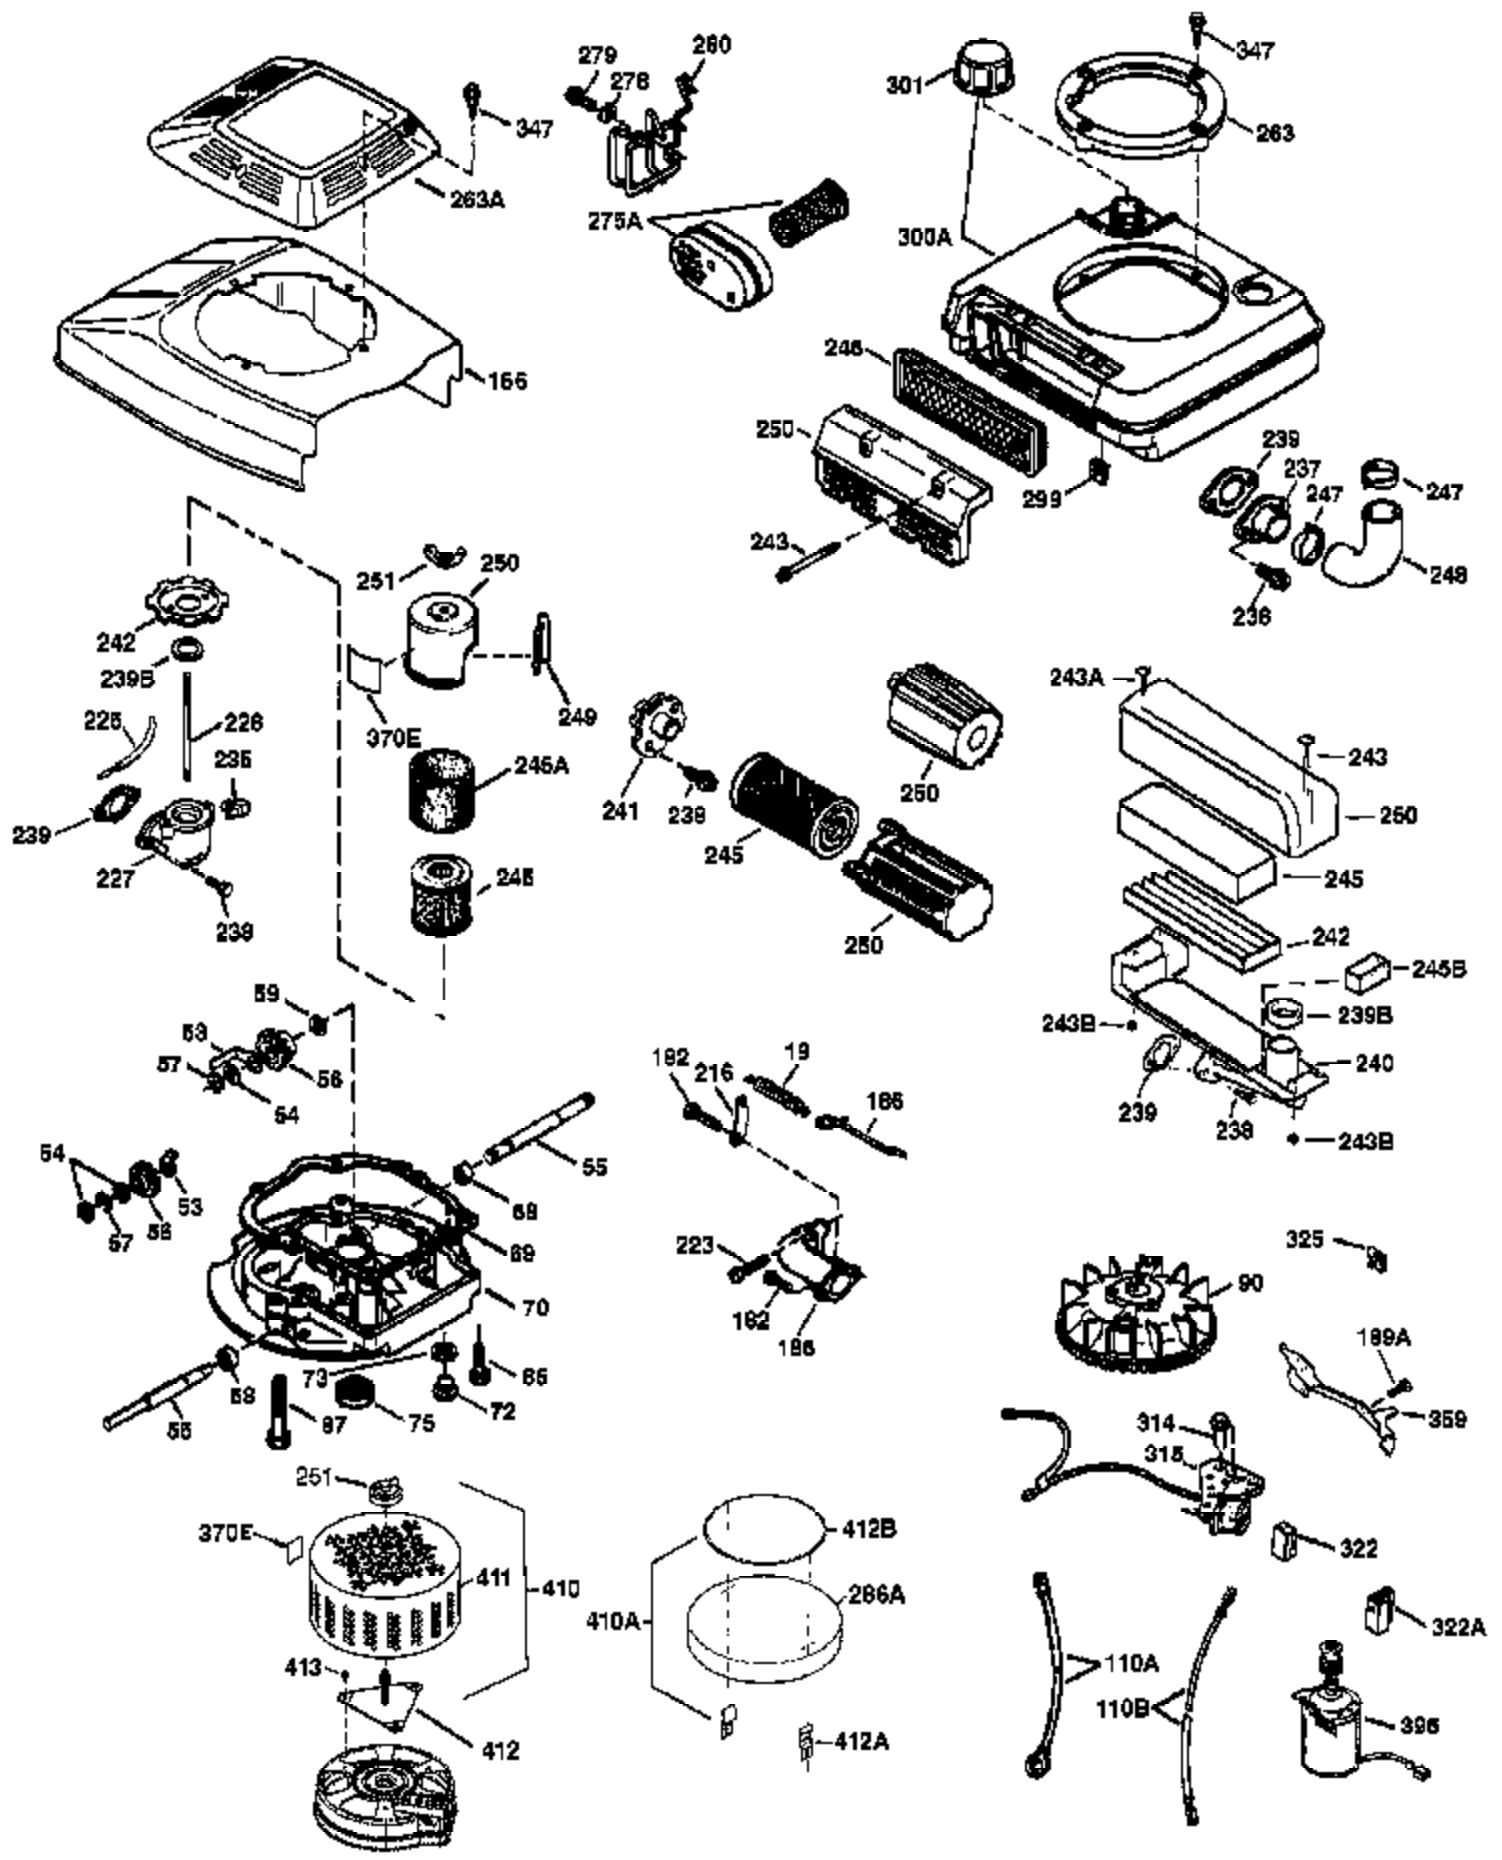

Ref #	Part Number	Qty	Description
19	36281	1	Extension Spring
69	35261	1	Mounting Flange Gasket
70	34311D	1	Mounting Flange (Incl. 72 thru 83)
72	36083	1	Oil Drain Plug
75	27897	1	Oil Seal
86	650488	6	Screw, 1/4-20 x 1-1/4"
90	611112	1	Flywheel
166	35827	1	Engine Shroud
182	6201	2	Screw, 1/4-28 x 7/8"
185	36544	1	Intake Pipe
186	34337	1	Governor Link
223	650451	2	Screw, 1/4-20 x 1"
238	650932	2	Screw, 10-32 x 49/64"
239	34338	1	* Air Cleaner Gasket
241	35797	1	Air Cleaner Collar
245	35066	1	Air Cleaner Filter
250	35065	1	Air Cleaner Cover
263A	35821	1	Starter Grill
301	36246	1	Fuel Cap
347	650898A	4	Screw, 10-32 x 27/32"
380	632670	1	Carburetor (Incl. 184)