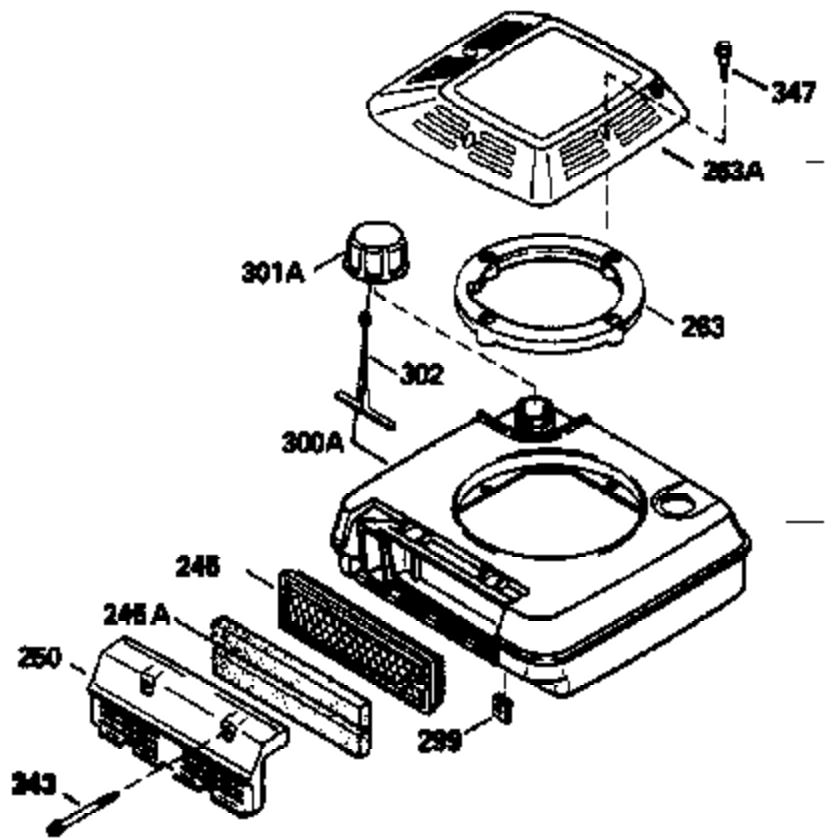

VIEW 2 OF 3

Ref #	Part Number	Qty	Description
55A	34647		Shaft, P.T.O.
118	730194		Rope Guide Kit (Use as required)
238	650806		Screw, 10-32 x 5/8"
239	34338		* Gasket, Air cleaner
246	34340		Element, Air cleaner
246E	35435		Filter, Pre-air (Use as required)
250	34341A		Cover, Air cleaner
275D	34591		Muffler
287A	650735		Screw, 10-24 x 3/8" (Use as required)
287A			Pop Rivet (3/16" Dia.) (Purchase locally)
300A	34476		Fuel Tank (Incl. 292 & 301)
326	34113		Plug, Screen
370J	34870		Decal, Instruction (Optional)
370H	34387		Decal, Instruction (Optional)
370	550223		Decal, Name
390A	590531		Side Mount Rewind Starter (Refer to Division 5, Section C, page 32 or Fiche 8A, Grid G-3 for breakdown)
425	730571		Starter Muff Kit (Incl.370J,426,427)(Opt.)
426	32203		Starter Air Cleaner (Optional)
427	32204		Starter Air Cleaner Bracket (Optional)
436	611006		Stator Plate Ass'y.(Incl.377,378,437, 442-448)
437	30551		Spring, Breaker box cover
438	610947		Cover, Dust
439	610955		Gasket, Stator cover
440	30992		Cam, Breaker
442	610385		Washer
443	610408		Nut, 8-32
444	29181		Breaker Fastening Screw & Washer
445	610593		Condenser Fastening Screw
446	33356		Terminal, Ground