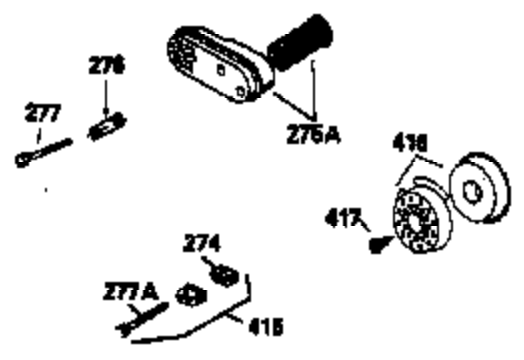

ILLUSTRATION SHOWS TYPICAL PARTS ONLY. ORDER BY PART NUMBER. PARTS NOT LISTED ARE SUPPLIED BY OEM.

VIEW 3 OF 3

Ref #	Part Number	Qty	Description
	RPMHigh		3000 to 3300
	RPMLow		2000 to 2300
19	31361	1	Extension Spring
69	35261	1	* Mounting Flange Gasket
92	650815	1	Belleville Washer
182	6201	2	Screw, 1/4-28 x 7/8"
185	31384A	1	Intake Pipe (Incl. 224)
186	34337	1	Governor Link
223	650451	2	Screw, 1/4-20 x 1"
238	650806	2	Screw, 10-32 x 5/8"
245	34340	1	Air Cleaner Filter
250	34341B	1	Air Cleaner Cover
276	33753	1	Locking Plate
277	650795	2	Screw, 1/4-20 x 2-1/4"
370A	550223	1	Name Decal