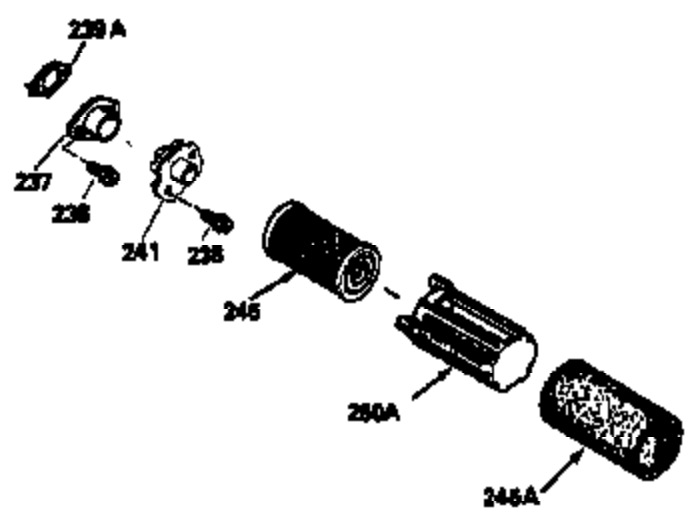

ILLUSTRATION SHOWS TYPICAL PARTS ONLY. ORDER BY PART NUMBER. PARTS NOT LISTED ARE SUPPLIED BY OEM.

VIEW 3 OF 3

Ref #	Part Number	Qty	Description
	RPMHigh		3000 to 3300
	RPMLow		2000 to 2300
19	31361	1	Extension Spring
69	35261	1	* Mounting Flange Gasket
92	650815	1	Belleville Washer
182	6201	2	Screw, 1/4-28 x 7/8"
185	31384A	1	Intake Pipe (Incl. 224)
186	34337	1	Governor Link
223	650451	2	Screw, 1/4-20 x 1"
238	650806	2	Screw, 10-32 x 5/8"
245	34340	1	Air Cleaner Filter
250	34341B	1	Air Cleaner Cover
276	33753	1	Locking Plate
277	650795	2	Screw, 1/4-20 x 2-1/4"
370A	550223	1	Name Decal