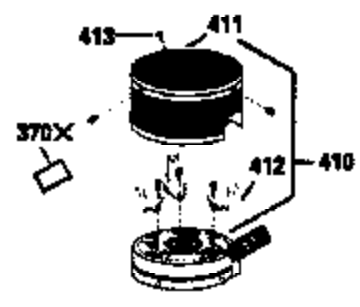

ILLUSTRATION SHOWS TYPICAL PARTS ONLY. ORDER BY PART NUMBER. PARTS NOT LISTED ARE SUPPLIED BY OEM.

VIEW 3 OF 3

Ref #	Part Number	Qty	Description
	RPMHigh		3000 to 3300
	RPMLow		2000 to 2300
19	31361	1	Extension Spring
69	35261	1	* Mounting Flange Gasket
92	650815	1	Belleville Washer
182	6201	2	Screw, 1/4-28 x 7/8"
185	31384A	1	Intake Pipe (Incl. 224)
186	34337	1	Governor Link
223	650451	2	Screw, 1/4-20 x 1"
238	650806	2	Screw, 10-32 x 5/8"
245	34340	1	Air Cleaner Filter
250	34341B	1	Air Cleaner Cover
276	33753	1	Locking Plate
277	650795	2	Screw, 1/4-20 x 2-1/4"
370A	550223	1	Name Decal