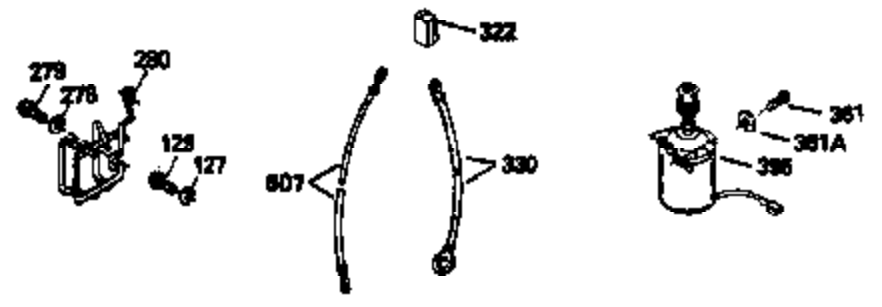

ILLUSTRATION SHOWS TYPICAL PARTS ONLY. ORDER BY PART NUMBER. PARTS NOT LISTED ARE SUPPLIED BY OEM.

VIEW 3 OF 3

Ref #	Part Number	Qty	Description
	RPMHigh		3000 to 3300
	RPMLow		2000 to 2300
19	31361	1	Extension Spring
69	35261	1	* Mounting Flange Gasket
92	650815	1	Belleville Washer
182	6201	2	Screw, 1/4-28 x 7/8"
185	31384A	1	Intake Pipe (Incl. 224)
186	34337	1	Governor Link
223	650451	2	Screw, 1/4-20 x 1"
238	650806	2	Screw, 10-32 x 5/8"
245	34340	1	Air Cleaner Filter
250	34341B	1	Air Cleaner Cover
276	33753	1	Locking Plate
277	650795	2	Screw, 1/4-20 x 2-1/4"
370A	550223	1	Name Decal