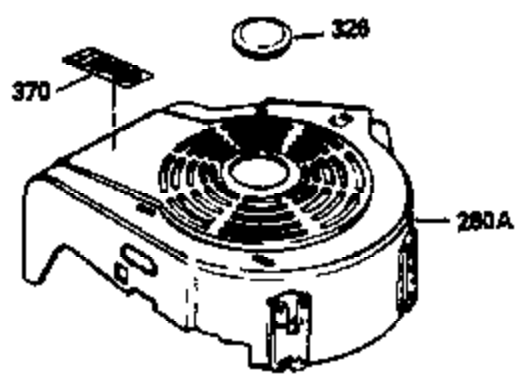

ILLUSTRATION SHOWS TYPICAL PARTS ONLY. ORDER BY PART NUMBER. PARTS NOT LISTED ARE SUPPLIED BY OEM.
VIEW 2 OF 3

Ref #	Part Number	Qty	Description
	RPMHigh		3000 to 3300
	RPMLow		2000 to 2300
92	650815	1	Belleville Washer
238	650806	2	Screw, 10-32 x 5/8"
245	34340	1	Air Cleaner Filter
287	650884	2	Screw, 8-32 x 1/2"
298	28763	3	Screw, 10-32 x 35/64"
301	33032	1	Fuel Cap
370A	550223	1	Name Decal
370	34346	1	Lubrication Decal
390	590688	1	Rewind Starter