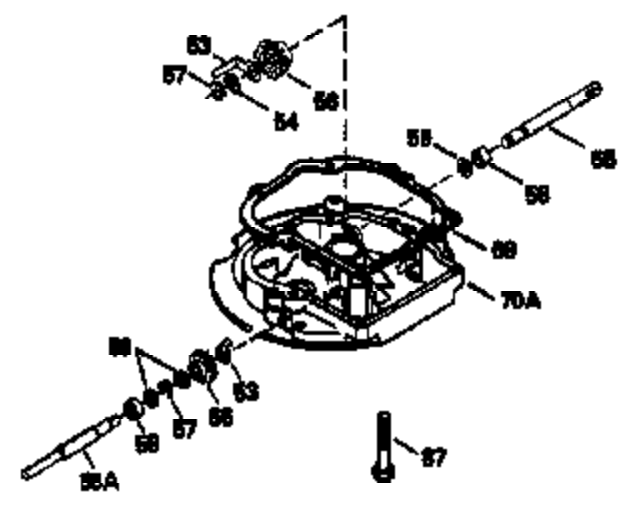

ILLUSTRATION SHOWS TYPICAL PARTS ONLY. ORDER BY PART NUMBER. PARTS NOT LISTED ARE SUPPLIED BY OEM.

VIEW 3 OF 3

Ref #	Part Number	Qty	Description
	RPMHigh		3000 to 3300
	RPMLow		2000 to 2300
19	31361	1	Extension Spring
69	35261	1	* Mounting Flange Gasket
92	650815	1	Belleville Washer
182	6201	2	Screw, 1/4-28 x 7/8"
185	31384A	1	Intake Pipe (Incl. 224)
186	34337	1	Governor Link
223	650451	2	Screw, 1/4-20 x 1"
238	650806	2	Screw, 10-32 x 5/8"
245	34340	1	Air Cleaner Filter
250	34341B	1	Air Cleaner Cover
276	33753	1	Locking Plate
277	650795	2	Screw, 1/4-20 x 2-1/4"
370A	550223	1	Name Decal