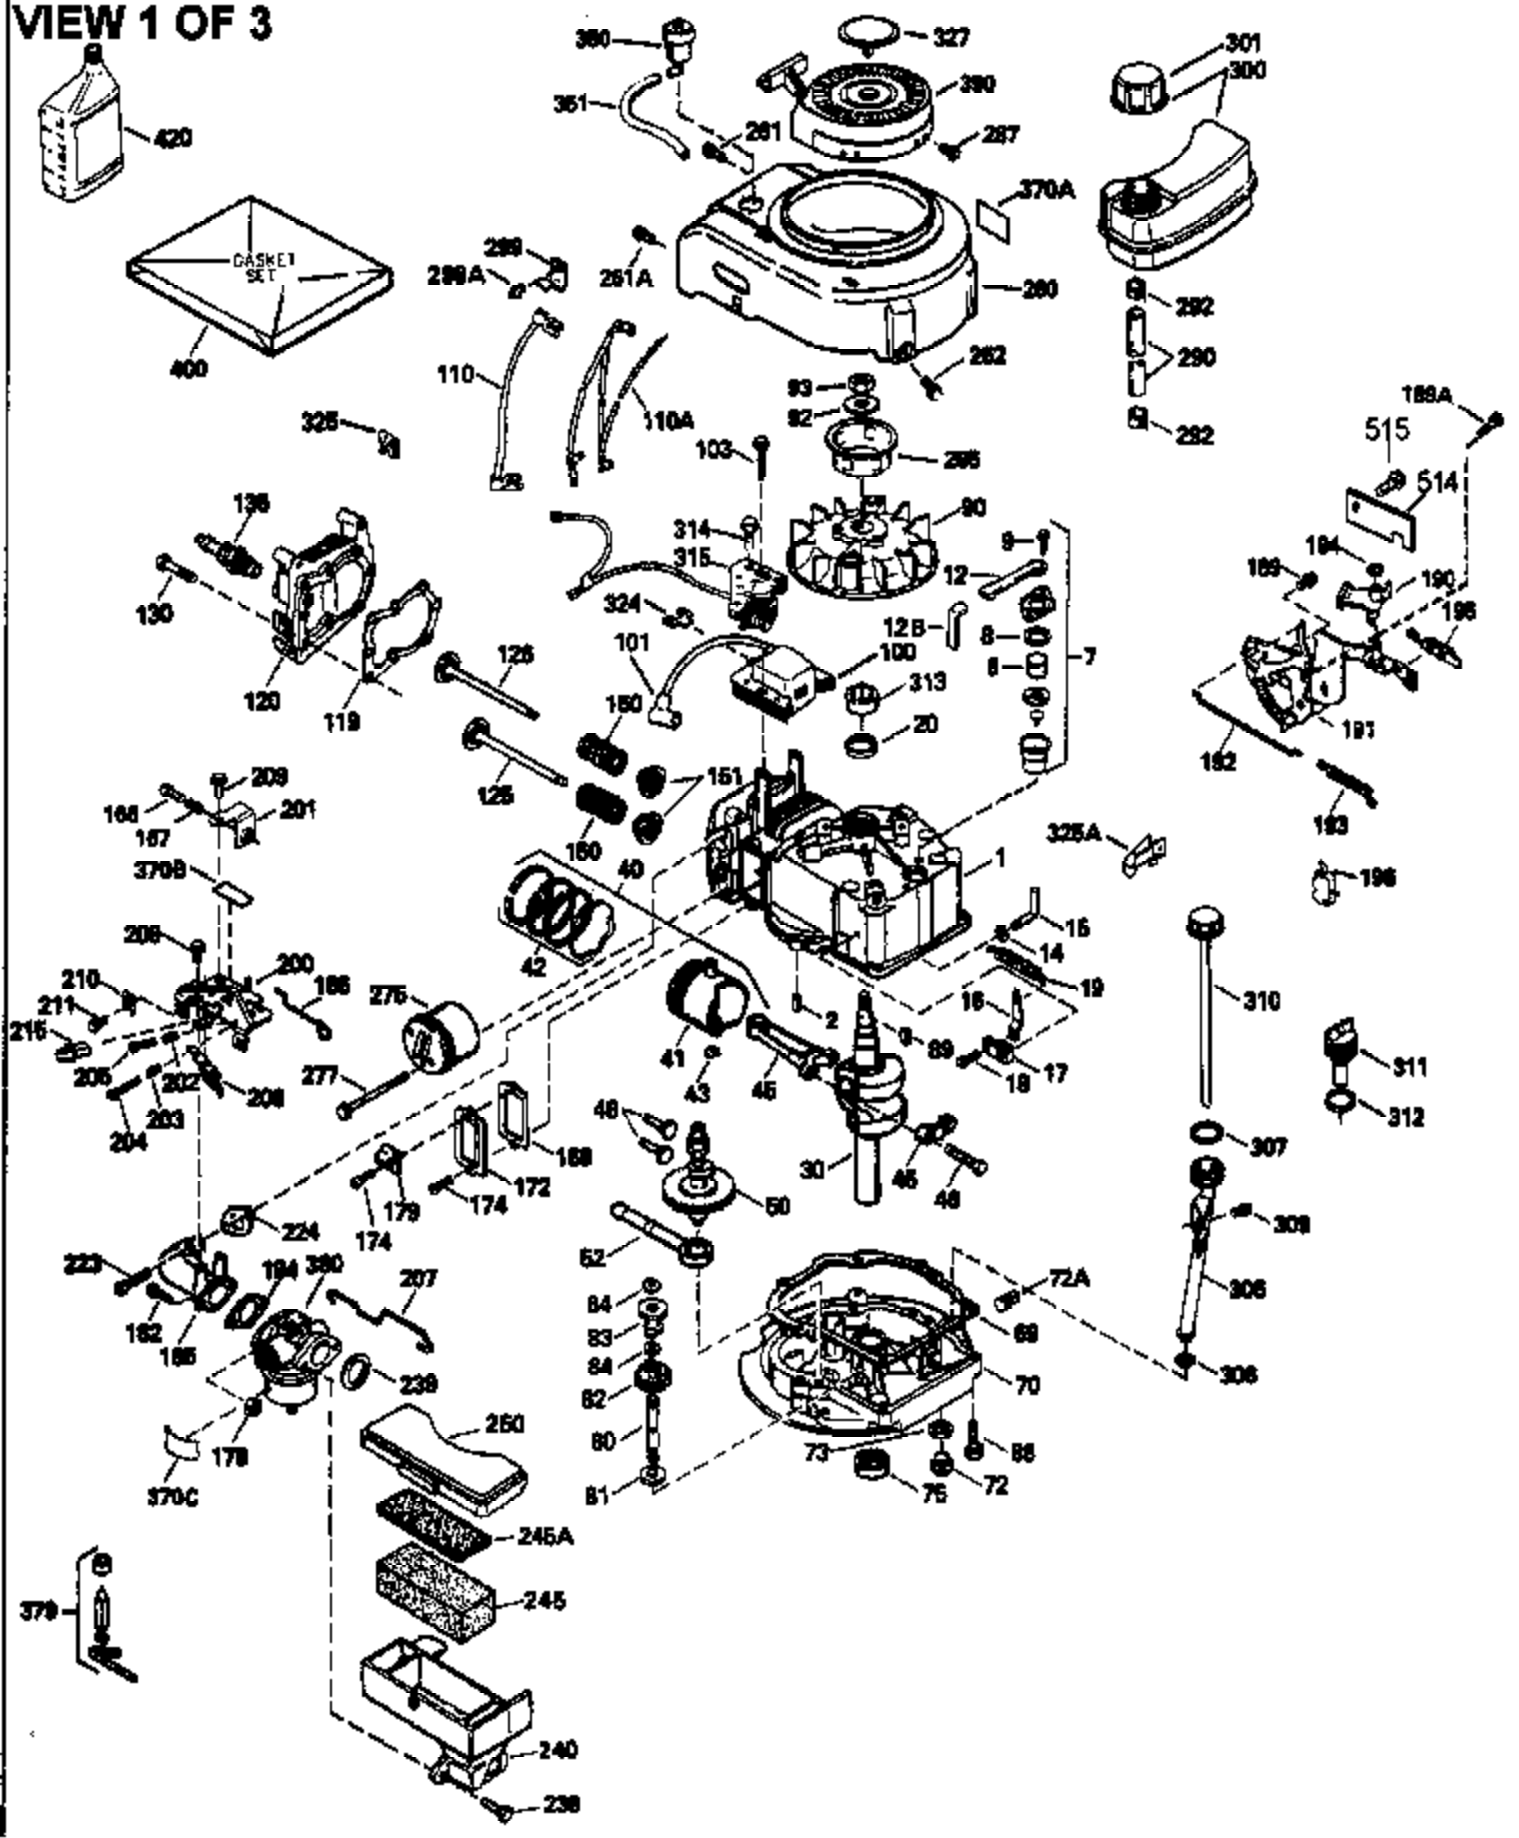

ILLUSTRATION SHOWS TYPICAL PARTS ONLY. ORDER BY PART NUMBER. PARTS NOT LISTED ARE SUPPLIED BY OEM.

VIEW 1 OF 3

Ref #	Part Number	Qty	Description
	RPMHigh		3000 to 3300
	RPMLow		2000 to 2300
1	33968B	1	Cylinder (Incl. 2 & 20)
2	26727	2	Dowel Pin
6	33734	1	Breather Element
7	34214A	1	Breather Ass'y. (Incl. 6, 8, 9 & 12)
8	33735	1	* Breather Gasket
9	30200	2	Screw, 10-24 x 9/16"
12	33886	1	Breather Tube
14	28277	1	Washer
15	30589	1	Governor Rod (Incl. 14)
16	31383A	1	Governor Lever
17	31335	1	Governor Lever Clamp
18	650548	1	Screw, 8-32 x 5/16"
19	31361	1	Extension Spring
20	32600	1	Oil Seal
30	34570A	1	Crankshaft
40	34535	1	Piston, Pin & Ring Set (Std.)
40	34536	1	Piston, Pin & Ring Set (.010" OS)
40	34537	1	Piston, Pin & Ring Set (.020" OS)
41	33562B	1	Piston & Pin Ass'y. (Std.) (Incl. 43)
41	33563B	1	Piston & Pin Ass'y. (.010" OS) (Incl. 43)
41	33564B	1	Piston & Pin Ass'y. (.020" OS) (Incl. 43)
42	33567	1	Ring Set (Std.)
42	33568	1	Ring Set (.010" OS)
42	33569	1	Ring Set (.020" OS)
43	20381	2	Piston Pin Retaining Ring
45	32875	1	Connecting Rod Ass'y. (Incl. 46)
46	32610A	2	Connecting Rod Bolt
48	27241	2	Valve Lifter
50	33553	1	Camshaft (MCR)
52	29914	1	Oil Pump Ass'y.
69	35261	1	* Mounting Flange Gasket
70	34311D	1	Mounting Flange (Incl. 72, 75 & 80)
72	36083	1	Oil Drain Plug
75	27897	1	Oil Seal
80	30574	1	Governor Shaft
81	30590A	1	Washer
82	30591	1	Governor Gear Ass'y. (Incl. 81)
83	30588A	1	Governor Spool
84	29193	2	Retaining Ring
86	650488	6	Screw, 1/4-20 x 1-1/4"
89	611004	1	Flywheel Key
90	611112	1	Flywheel
92	650815	1	Belleville Washer
93	650816	1	Flywheel Nut
100	34443A	1	Solid State Ignition
101	610118	1	Spark Plug Cover
103	650814	2	Screw, Torx T-15, 10-24 x 1"
110	36230	1	Ground Wire
119	33554A	1	* Cylinder Head Gasket
120	34342	1	Cylinder Head
125	29313C	1	Exhaust Valve (Std.) (Incl. 151)
125	29315C	1	Exhaust Valve (1/32" OS) (Incl. 151)
126	29314B	1	Intake Valve (Std.) (Incl. 151)
126	29315C	1	Intake Valve (1/32" OS) (Incl. 151)
130	6021A	8	Screw, 5/16-18 x 1-1/2"
135	35395	1	Resistor Spark Plug (RJ19LM)