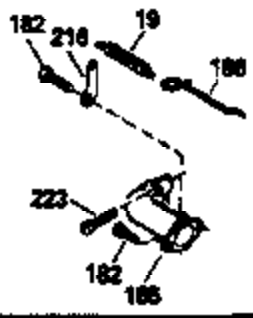

ILLUSTRATION SHOWS TYPICAL PARTS ONLY. ORDER BY PART NUMBER. PARTS NOT LISTED ARE SUPPLIED BY OEM.

VIEW 3 OF 3

Ref #	Part Number	Qty	Description
	RPMHigh		3000 to 3300
	RPMLow		2000 to 2300
19	31361	1	Extension Spring
69	35261	1	* Mounting Flange Gasket
92	650815	1	Belleville Washer
182	6201	2	Screw, 1/4-28 x 7/8"
185	31384A	1	Intake Pipe (Incl. 224)
186	34337	1	Governor Link
223	650451	2	Screw, 1/4-20 x 1"
238	650806	2	Screw, 10-32 x 5/8"
245	34340	1	Air Cleaner Filter
250	34341B	1	Air Cleaner Cover
276	33753	1	Locking Plate
277	650795	2	Screw, 1/4-20 x 2-1/4"
370A	550223	1	Name Decal