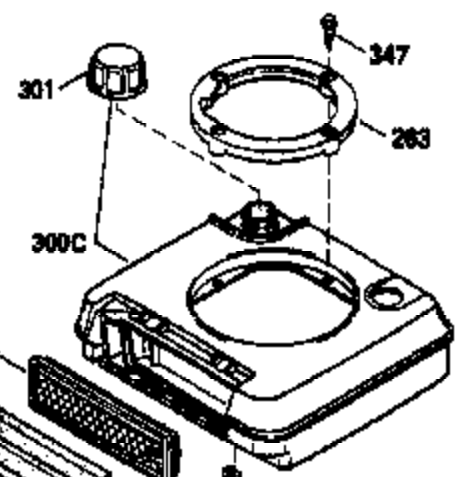

Ref #	Part Number	Qty	Description
151	31673		Cap, Lower valve spring
169	27234A		Gasket, Valve spring box cover
172	32755		Cover, Valve spring box
174	650128		Screw, 10-24 x 1/2"
178	29752		Nut & Lockwasher, 1/4-28
182	6201		Screw, 1/4-28 x 7/8"
184	26756		* Gasket, Carburetor
185	31384A		Pipe, Intake (Incl. 224)
186	34337		Link, Governor spring
200	33131A		Control Bracket (Incl. 202 thru 206)
202	33802		Spring, Compression
203	31342		Spring, Compression
204	650549		Screw, 5-40 x 7/16"
205	650777		Screw, 6-32 x 21/32"
206	610973		Terminal
207	34336		Link, Throttle
209	30200		Screw, 10-24 x 9/16"
210	27793		Clip, Conduit
211	28942		Screw, 10-32 x 3/8"
223	650451		Screw, 1/4-20 x 1"
224	34690A		* Gasket, Intake pipe
238	650806		Screw, 10-32 x 5/8"
239	34338		* Gasket, Air cleaner
240	34858		Body, Air cleaner
246D	35435		Filter, Pre-Air (Optional)
246	34340		Element, Air cleaner
261	30200		Screw, 10-24 x 9/16"
262	650831		Screw, 1/4-20 x 15/32"
277	650795		Screw, 1/4-20 x 2-1/4" (Use as required)
290	34357		Fuel Line (Epichlorohydrin 6-3/4") (17 cm)
290	29774		Fuel Line(Braided 8-1/4")(21 cm)(Use as req.)
290	30705		Fuel Line (Braided 16") (40 cm) (Use as req.)
290	30962		Fuel Line (Braided 32") (81 cm) (Use as req.)
292	26460		Clamp, Fuel line
301	33032		Fuel Cap (Use as required)
305	35577		Tube, Oil fill
306	34265		Gasket, Oil fill tube
307	35499		"O" Ring
309	650562		Screw, 10-32 x 1/2"
310	35578		Dipstick
313	34080		Spacer, Flywheel key
370	550223		Decal, Name
370G	34387		Decal, Instruction (Optional)
370A	34346		Decal, Instruction
379	631021		Inlet Needle, Seat & Clip Ass'y.
380	632099		Carburetor (Incl. 184) (Refer to Division 5, Section A, page A2-6 or Fiche 8A, Grid E-9for breakdown)
390B	590531		Side Mount Rewind Starter (Refer to Division 5, Section C, page 32 or Fiche 8A, Grid G-3 for breakdown)
400	33740D		* Gasket Set (Incl. items marked *)
420	730225		SAE 30, 4-Cycle Engine Oil (Quart)

ILLUSTRATION SHOWS TYPICAL PARTS ONLY. ORDER BY PART NUMBER. PARTS NOT LISTED ARE SUPPLIED BY OEM.
VIEW 2 OF 3