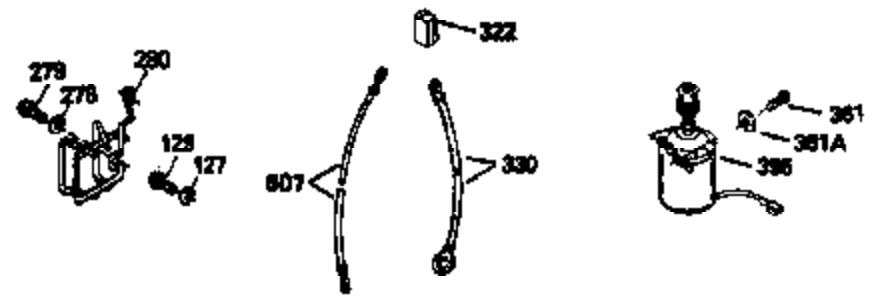

ILLUSTRATION SHOWS TYPICAL PARTS ONLY. ORDER BY PART NUMBER. PARTS NOT LISTED ARE SUPPLIED BY OEM.

VIEW 3 OF 3

Ref #	Part Number	Qty	Description
19	31361		Spring, Extension
69	35261		* Gasket, Mounting flange
92	650815		Washer, Belleville
182	6201		Screw, 1/4-28 x 7/8"
185	31384A		Pipe, Intake (Incl. 224)
186	34337		Link, Governor spring
223	650451		Screw, 1/4-20 x 1"
238	650806		Screw, 10-32 x 5/8"
246	34340		Element, Air cleaner
246D	35435		Filter, Pre-Air (Optional)
250	34341A		Cover, Air cleaner
275A	35603		Muffler (Incl. 277)
276	33753		Plate, Locking
277A	30063		Screw, Torx T-30, 1/4-20 x 1/2" (Use as req.)
277	650795		Screw, 1/4-20 x 2-1/4" (Use as requir ed)
370G	34387		Decal, Instruction (Optional)
370A	34346		Decal, Instruction
390B	590531		Side Mount Rewind Starter (Refer to Division 5, Section C, page 32 or Fiche 8A, Grid G-3 for breakdown)
410	730574		Opt.Debris Screen Kit (Incl.370G,411, 412,413)
411	35596		Debris Screen (Optional)
412	35597		Debris Screen Bracket (Optional)
413	650910		Screw, 8-32 x 1/4 (Optional)
415	730162		Muffler Adapter Kit(In.274,277A)(Use as req.)