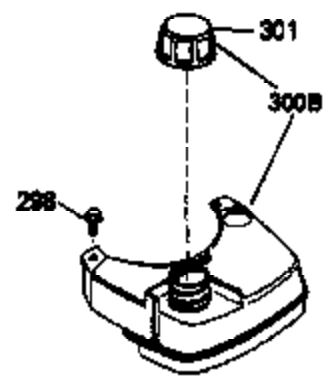

Ref #	Part Number	Qty	Description
151	31673		Cap, Lower valve spring
169	27234A		Gasket, Valve spring box cover
172	32755		Cover, Valve spring box
174	650128		Screw, 10-24 x 1/2"
178	29752		Nut & Lockwasher, 1/4-28
182	6201		Screw, 1/4-28 x 7/8"
184	26756		* Gasket, Carburetor
185	31384A		Pipe, Intake (Incl. 224)
186	34337		Link, Governor spring
200	33131A		Control Bracket (Incl. 202 thru 206)
202	33802		Spring, Compression
203	31342		Spring, Compression
204	650549		Screw, 5-40 x 7/16"
205	650777		Screw, 6-32 x 21/32"
206	610973		Terminal
207	34336		Link, Throttle
209	30200		Screw, 10-24 x 9/16"
210	27793		Clip, Conduit
211	28942		Screw, 10-32 x 3/8"
223	650451		Screw, 1/4-20 x 1"
224	34690A		* Gasket, Intake pipe
238	650806		Screw, 10-32 x 5/8"
239	34338		* Gasket, Air cleaner
240	34858		Body, Air cleaner
246D	35435		Filter, Pre-Air (Optional)
246	34340		Element, Air cleaner
261	30200		Screw, 10-24 x 9/16"
262	650831		Screw, 1/4-20 x 15/32"
277	650795		Screw, 1/4-20 x 2-1/4" (Use as required)
290	34357		Fuel Line (Epichlorohydrin 6-3/4") (17 cm)
290	29774		Fuel Line(Braided 8-1/4")(21 cm)(Use as req.)
290	30705		Fuel Line (Braided 16") (40 cm) (Use as req.)
290	30962		Fuel Line (Braided 32") (81 cm) (Use as req.)
292	26460		Clamp, Fuel line
301	33032		Fuel Cap (Use as required)
305	35577		Tube, Oil fill
306	34265		Gasket, Oil fill tube
307	35499		"O" Ring
309	650562		Screw, 10-32 x 1/2"
310	35578		Dipstick
313	34080		Spacer, Flywheel key
370	550223		Decal, Name
370G	34387		Decal, Instruction (Optional)
370A	34346		Decal, Instruction
379	631021		Inlet Needle, Seat & Clip Ass'y.
380	632099		Carburetor (Incl. 184) (Refer to Division 5, Section A, page A2-6 or Fiche 8A, Grid E-9for breakdown)
390B	590531		Side Mount Rewind Starter (Refer to Division 5, Section C, page 32 or Fiche 8A, Grid G-3 for breakdown)
400	33740D		* Gasket Set (Incl. items marked *)
420	730225		SAE 30, 4-Cycle Engine Oil (Quart)

ILLUSTRATION SHOWS TYPICAL PARTS ONLY. ORDER BY PART NUMBER. PARTS NOT LISTED ARE SUPPLIED BY OEM.
VIEW 2 OF 3