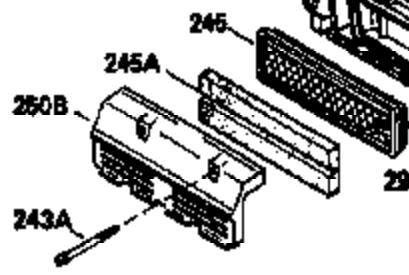

Ref #	Part Number	Qty	Description
151	31673		Cap, Lower valve spring
169	27234A		Gasket, Valve spring box cover
172	32755		Cover, Valve spring box
174	650128		Screw, 10-24 x 1/2"
178	29752		Nut & Lockwasher, 1/4-28
182	6201		Screw, 1/4-28 x 7/8"
184	26756		* Gasket, Carburetor
185	31384A		Pipe, Intake (Incl. 224)
186	34337		Link, Governor spring
200	33131A		Control Bracket (Incl. 202 thru 206)
202	33802		Spring, Compression
203	31342		Spring, Compression
204	650549		Screw, 5-40 x 7/16"
205	650777		Screw, 6-32 x 21/32"
206	610973		Terminal
207	34336		Link, Throttle
209	30200		Screw, 10-24 x 9/16"
210	27793		Clip, Conduit
211	28942		Screw, 10-32 x 3/8"
223	650451		Screw, 1/4-20 x 1"
224	34690A		* Gasket, Intake pipe
238	650806		Screw, 10-32 x 5/8"
239	34338		* Gasket, Air cleaner
240	34858		Body, Air cleaner
246D	35435		Filter, Pre-Air (Optional)
246	34340		Element, Air cleaner
261	30200		Screw, 10-24 x 9/16"
262	650831		Screw, 1/4-20 x 15/32"
277	650795		Screw, 1/4-20 x 2-1/4" (Use as required)
290	34357		Fuel Line (Epichlorohydrin 6-3/4") (17 cm)
290	29774		Fuel Line(Braided 8-1/4")(21 cm)(Use as req.)
290	30705		Fuel Line (Braided 16") (40 cm) (Use as req.)
290	30962		Fuel Line (Braided 32") (81 cm) (Use as req.)
292	26460		Clamp, Fuel line
301	33032		Fuel Cap (Use as required)
305	35577		Tube, Oil fill
306	34265		Gasket, Oil fill tube
307	35499		"O" Ring
309	650562		Screw, 10-32 x 1/2"
310	35578		Dipstick
313	34080		Spacer, Flywheel key
370	550223		Decal, Name
370G	34387		Decal, Instruction (Optional)
370A	34346		Decal, Instruction
379	631021		Inlet Needle, Seat & Clip Ass'y.
380	632099		Carburetor (Incl. 184) (Refer to Division 5, Section A, page A2-6 or Fiche 8A, Grid E-9for breakdown)
390B	590531		Side Mount Rewind Starter (Refer to Division 5, Section C, page 32 or Fiche 8A, Grid G-3 for breakdown)
400	33740D		* Gasket Set (Incl. items marked *)
420	730225		SAE 30, 4-Cycle Engine Oil (Quart)

ILLUSTRATION SHOWS TYPICAL PARTS ONLY. ORDER BY PART NUMBER. PARTS NOT LISTED ARE SUPPLIED BY OEM.
VIEW 2 OF 3