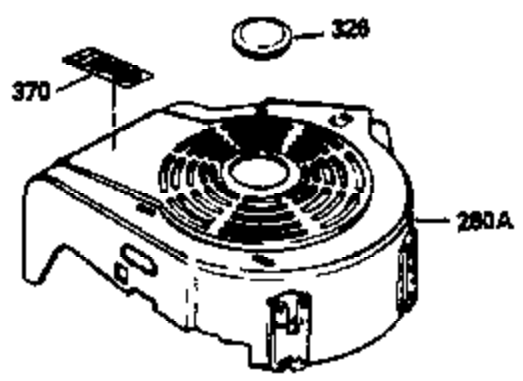

Ref #	Part Number	Qty	Description
151	31673		Cap, Lower valve spring
169	27234A		Gasket, Valve spring box cover
172	32755		Cover, Valve spring box
174	650128		Screw, 10-24 x 1/2"
178	29752		Nut & Lockwasher, 1/4-28
182	6201		Screw, 1/4-28 x 7/8"
184	26756		* Gasket, Carburetor
185	31384A		Pipe, Intake (Incl. 224)
186	34337		Link, Governor spring
200	33131A		Control Bracket (Incl. 202 thru 206)
202	33802		Spring, Compression
203	31342		Spring, Compression
204	650549		Screw, 5-40 x 7/16"
205	650777		Screw, 6-32 x 21/32"
206	610973		Terminal
207	34336		Link, Throttle
209	30200		Screw, 10-24 x 9/16"
210	27793		Clip, Conduit
211	28942		Screw, 10-32 x 3/8"
223	650451		Screw, 1/4-20 x 1"
224	34690A		* Gasket, Intake pipe
238	650806		Screw, 10-32 x 5/8"
239	34338		* Gasket, Air cleaner
240	34858		Body, Air cleaner
246D	35435		Filter, Pre-Air (Optional)
246	34340		Element, Air cleaner
261	30200		Screw, 10-24 x 9/16"
262	650831		Screw, 1/4-20 x 15/32"
277	650795		Screw, 1/4-20 x 2-1/4" (Use as required)
290	34357		Fuel Line (Epichlorohydrin 6-3/4") (17 cm)
290	29774		Fuel Line(Braided 8-1/4")(21 cm)(Use as req.)
290	30705		Fuel Line (Braided 16") (40 cm) (Use as req.)
290	30962		Fuel Line (Braided 32") (81 cm) (Use as req.)
292	26460		Clamp, Fuel line
301	33032		Fuel Cap (Use as required)
305	35577		Tube, Oil fill
306	34265		Gasket, Oil fill tube
307	35499		"O" Ring
309	650562		Screw, 10-32 x 1/2"
310	35578		Dipstick
313	34080		Spacer, Flywheel key
370	550223		Decal, Name
370G	34387		Decal, Instruction (Optional)
370A	34346		Decal, Instruction
379	631021		Inlet Needle, Seat & Clip Ass'y.
380	632099		Carburetor (Incl. 184) (Refer to Division 5, Section A, page A2-6 or Fiche 8A, Grid E-9for breakdown)
390B	590531		Side Mount Rewind Starter (Refer to Division 5, Section C, page 32 or Fiche 8A, Grid G-3 for breakdown)
400	33740D		* Gasket Set (Incl. items marked *)
420	730225		SAE 30, 4-Cycle Engine Oil (Quart)

ILLUSTRATION SHOWS TYPICAL PARTS ONLY. ORDER BY PART NUMBER. PARTS NOT LISTED ARE SUPPLIED BY OEM.
VIEW 2 OF 3