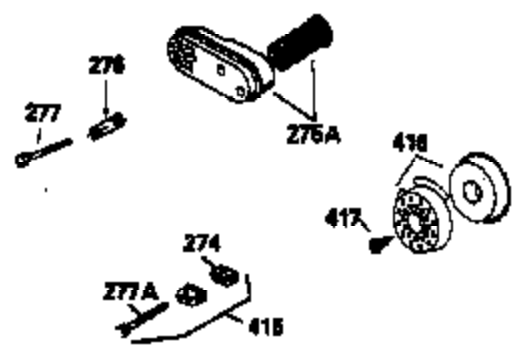

ILLUSTRATION SHOWS TYPICAL PARTS ONLY. ORDER BY PART NUMBER. PARTS NOT LISTED ARE SUPPLIED BY OEM.

VIEW 3 OF 3

Ref #	Part Number	Qty	Description
19	31361		Spring, Extension
69	35261		* Gasket, Mounting flange
92	650815		Washer, Belleville
182	6201		Screw, 1/4-28 x 7/8"
185	31384A		Pipe, Intake (Incl. 224)
186	34337		Link, Governor spring
223	650451		Screw, 1/4-20 x 1"
238	650806		Screw, 10-32 x 5/8"
246	34340		Element, Air cleaner
246D	35435		Filter, Pre-Air (Optional)
250	34341A		Cover, Air cleaner
275A	35603		Muffler (Incl. 277)
276	33753		Plate, Locking
277A	30063		Screw, Torx T-30, 1/4-20 x 1/2" (Use as req.)
277	650795		Screw, 1/4-20 x 2-1/4" (Use as requir ed)
370G	34387		Decal, Instruction (Optional)
370A	34346		Decal, Instruction
390B	590531		Side Mount Rewind Starter (Refer to Division 5, Section C, page 32 or Fiche 8A, Grid G-3 for breakdown)
410	730574		Opt.Debris Screen Kit (Incl.370G,411, 412,413)
411	35596		Debris Screen (Optional)
412	35597		Debris Screen Bracket (Optional)
413	650910		Screw, 8-32 x 1/4 (Optional)
415	730162		Muffler Adapter Kit(In.274,277A)(Use as req.)