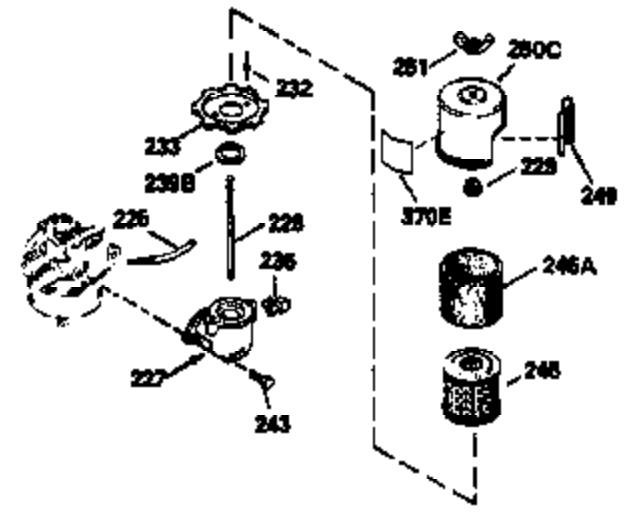

ILLUSTRATION SHOWS TYPICAL PARTS ONLY. ORDER BY PART NUMBER. PARTS NOT LISTED ARE SUPPLIED BY OEM.

VIEW 3 OF 3

Ref #	Part Number	Qty	Description
19	31361		Spring, Extension
69	35261		* Gasket, Mounting flange
92	650815		Washer, Belleville
182	6201		Screw, 1/4-28 x 7/8"
185	31384A		Pipe, Intake (Incl. 224)
186	34337		Link, Governor spring
223	650451		Screw, 1/4-20 x 1"
238	650806		Screw, 10-32 x 5/8"
246	34340		Element, Air cleaner
246D	35435		Filter, Pre-Air (Optional)
250	34341A		Cover, Air cleaner
275A	35603		Muffler (Incl. 277)
276	33753		Plate, Locking
277A	30063		Screw, Torx T-30, 1/4-20 x 1/2" (Use as req.)
277	650795		Screw, 1/4-20 x 2-1/4" (Use as requir ed)
370G	34387		Decal, Instruction (Optional)
370A	34346		Decal, Instruction
390B	590531		Side Mount Rewind Starter (Refer to Division 5, Section C, page 32 or Fiche 8A, Grid G-3 for breakdown)
410	730574		Opt.Debris Screen Kit (Incl.370G,411, 412,413)
411	35596		Debris Screen (Optional)
412	35597		Debris Screen Bracket (Optional)
413	650910		Screw, 8-32 x 1/4 (Optional)
415	730162		Muffler Adapter Kit(In.274,277A)(Use as req.)