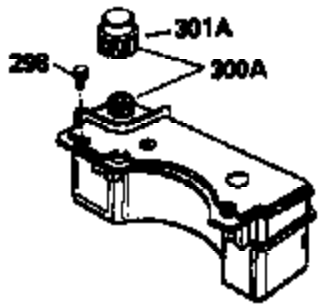

Ref #	Part Number	Qty	Description
151	31673		Cap, Lower valve spring
169	27234A		Gasket, Valve spring box cover
172	32755		Cover, Valve spring box
174	650128		Screw, 10-24 x 1/2"
178	29752		Nut & Lockwasher, 1/4-28
182	6201		Screw, 1/4-28 x 7/8"
184	26756		* Gasket, Carburetor
185	31384A		Pipe, Intake (Incl. 224)
186	34337		Link, Governor spring
200	33131A		Control Bracket (Incl. 202 thru 206)
202	33802		Spring, Compression
203	31342		Spring, Compression
204	650549		Screw, 5-40 x 7/16"
205	650777		Screw, 6-32 x 21/32"
206	610973		Terminal
207	34336		Link, Throttle
209	30200		Screw, 10-24 x 9/16"
210	27793		Clip, Conduit
211	28942		Screw, 10-32 x 3/8"
223	650451		Screw, 1/4-20 x 1"
224	34690A		* Gasket, Intake pipe
238	650806		Screw, 10-32 x 5/8"
239	34338		* Gasket, Air cleaner
240	34858		Body, Air cleaner
246D	35435		Filter, Pre-Air (Optional)
246	34340		Element, Air cleaner
261	30200		Screw, 10-24 x 9/16"
262	650831		Screw, 1/4-20 x 15/32"
277	650795		Screw, 1/4-20 x 2-1/4" (Use as required)
290	34357		Fuel Line (Epichlorohydrin 6-3/4") (17 cm)
290	29774		Fuel Line(Braided 8-1/4")(21 cm)(Use as req.)
290	30705		Fuel Line (Braided 16") (40 cm) (Use as req.)
290	30962		Fuel Line (Braided 32") (81 cm) (Use as req.)
292	26460		Clamp, Fuel line
301	33032		Fuel Cap (Use as required)
305	35577		Tube, Oil fill
306	34265		Gasket, Oil fill tube
307	35499		"O" Ring
309	650562		Screw, 10-32 x 1/2"
310	35578		Dipstick
313	34080		Spacer, Flywheel key
370	550223		Decal, Name
370G	34387		Decal, Instruction (Optional)
370A	34346		Decal, Instruction
379	631021		Inlet Needle, Seat & Clip Ass'y.
380	632099		Carburetor (Incl. 184) (Refer to Division 5, Section A, page A2-6 or Fiche 8A, Grid E-9for breakdown)
390B	590531		Side Mount Rewind Starter (Refer to Division 5, Section C, page 32 or Fiche 8A, Grid G-3 for breakdown)
400	33740D		* Gasket Set (Incl. items marked *)
420	730225		SAE 30, 4-Cycle Engine Oil (Quart)

ILLUSTRATION SHOWS TYPICAL PARTS ONLY. ORDER BY PART NUMBER. PARTS NOT LISTED ARE SUPPLIED BY OEM.
VIEW 2 OF 3