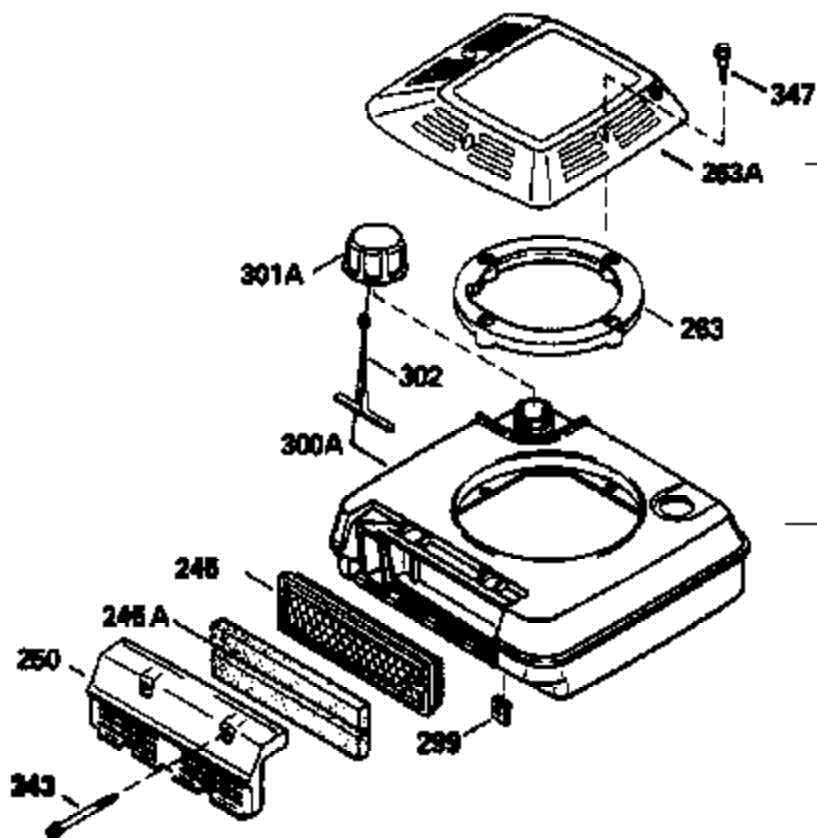

VIEW 2 OF 3

Ref #	Part Number	Qty	Description
55A	33640		Shaft, P.T.O.
118	730194		Rope Guide Kit (Use as required)
238	650806		Screw, 10-32 x 5/8"
239	34338		* Gasket, Air cleaner
246	34340		Element, Air cleaner
246D	34927		Felt, Air Cleaner
246E	35435		Filter, Pre-air (Use as required)
250	34341A		Cover, Air cleaner
260A	35052		Housing, Blower
275D	34591		Muffler
286	34999		Screen, Starter cup
287A	650735		Screw, 10-24 x 3/8" (Use as required)
287A			Pop Rivet (3/16" Dia.) (Purchase locally)
330	34970		Wire Harness
370H	34387		Decal, Instruction (Optional)
370	550223		Decal, Name
370J	34870		Decal, Instruction (Optional)
425	730571		Starter Muff Kit (Incl.370J,426,427)(Opt.)
426	32203		Starter Air Cleaner (Optional)
427	32204		Starter Air Cleaner Bracket (Optional)
436	611006		Stator Plate Ass'y.(Incl.377,378,437, 442-448)
437	30551		Spring, Breaker box cover
438	610947		Cover, Dust
439	610955		Gasket, Stator cover
440	30992		Cam, Breaker
442	610385		Washer
443	610408		Nut, 8-32
444	29181		Breaker Fastening Screw & Washer
445	610593		Condenser Fastening Screw
446	33356		Terminal, Ground