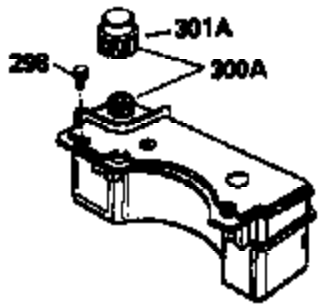

ILLUSTRATION SHOWS TYPICAL PARTS ONLY. ORDER BY PART NUMBER. PARTS NOT LISTED ARE SUPPLIED BY OEM.
VIEW 2 OF 3

Ref #	Part Number	Qty	Description
92	650815	1	Belleville Washer
238	650806	2	Screw, 10-32 x 5/8"
245	34340	1	Air Cleaner Filter
287	650884	2	Screw, 8-32 x 1/2"
298	28763	3	Screw, 10-32 x 35/64"
301	33032	1	Fuel Cap
370A	34346	1	Lubrication Decal
370	550223	1	Name Decal
390	590635	1	Rewind Starter