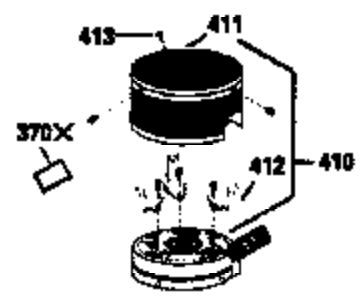

ILLUSTRATION SHOWS TYPICAL PARTS ONLY. ORDER BY PART NUMBER. PARTS NOT LISTED ARE SUPPLIED BY OEM.

VIEW 3 OF 3

Ref #	Part Number	Qty	Description
19	31361	1	Extension Spring
69	35261	1	* Mounting Flange Gasket
92	650815	1	Belleville Washer
182	6201	2	Screw, 1/4-28 x 7/8"
185	31384A	1	Intake Pipe (Incl. 224)
186	34337	1	Governor Link
223	650451	2	Screw, 1/4-20 x 1"
238	650806	2	Screw, 10-32 x 5/8"
245	34340	1	Air Cleaner Filter
250	34341A	1	Air Cleaner Cover
276	33753	1	Locking Plate
277	650795	2	Screw, 1/4-20 x 2-1/4"
370A	34346	1	Lubrication Decal