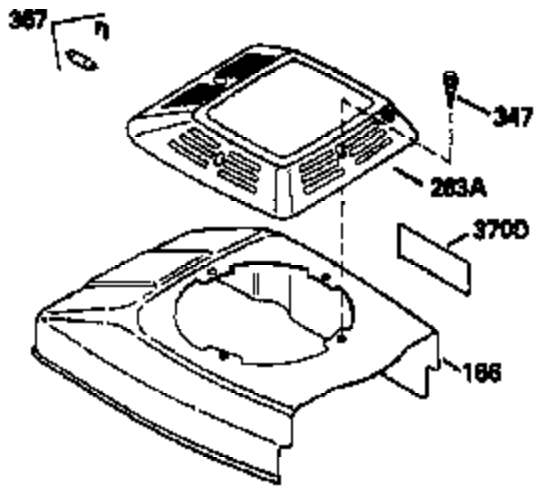

ILLUSTRATION SHOWS TYPICAL PARTS ONLY. ORDER BY PART NUMBER. PARTS NOT LISTED ARE SUPPLIED BY OEM.
VIEW 2 OF 3

Ref #	Part Number	Qty	Description
92	650815	1	Belleville Washer
238	650806	2	Screw, 10-32 x 5/8"
245	34340	1	Air Cleaner Filter
287	650884	2	Screw, 8-32 x 1/2"
298	28763	3	Screw, 10-32 x 35/64"
301	33032	1	Fuel Cap
370A	34346	1	Lubrication Decal
370	550223	1	Name Decal
390	590635	1	Rewind Starter