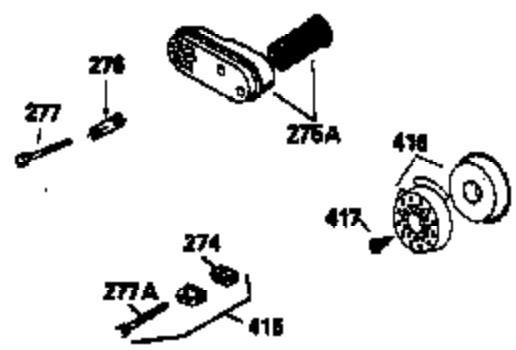

ILLUSTRATION SHOWS TYPICAL PARTS ONLY. ORDER BY PART NUMBER. PARTS NOT LISTED ARE SUPPLIED BY OEM.

VIEW 3 OF 3

Ref #	Part Number	Qty	Description
19	31361	1	Extension Spring
69	35261	1	* Mounting Flange Gasket
92	650815	1	Belleville Washer
182	6201	2	Screw, 1/4-28 x 7/8"
185	31384A	1	Intake Pipe (Incl. 224)
186	34337	1	Governor Link
223	650451	2	Screw, 1/4-20 x 1"
238	650806	2	Screw, 10-32 x 5/8"
245	34340	1	Air Cleaner Filter
250	34341A	1	Air Cleaner Cover
276	33753	1	Locking Plate
277	650795	2	Screw, 1/4-20 x 2-1/4"
370A	34346	1	Lubrication Decal