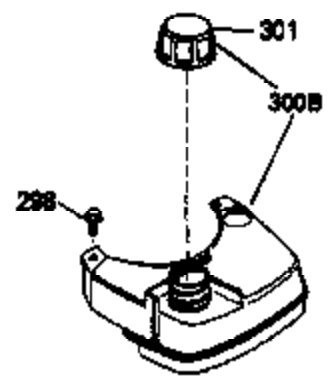

ILLUSTRATION SHOWS TYPICAL PARTS ONLY. ORDER BY PART NUMBER. PARTS NOT LISTED ARE SUPPLIED BY OEM.
VIEW 2 OF 3

Ref #	Part Number	Qty	Description
	RPMHigh		3000 to 3300
	RPMLow		2000 to 2300
92	650815	1	Belleville Washer
238	650806	2	Screw, 10-32 x 5/8"
245	34340	1	Air Cleaner Filter
287	650884	2	Screw, 8-32 x 1/2"
298	28763	3	Screw, 10-32 x 35/64"
301	33032	1	Fuel Cap
370A	550223	1	Name Decal
370	34346	1	Lubrication Decal
390	590688	1	Rewind Starter