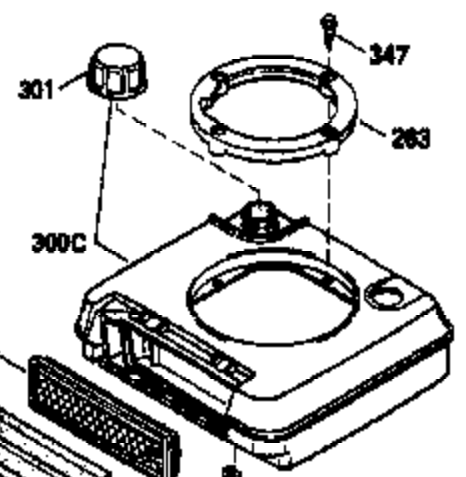

ILLUSTRATION SHOWS TYPICAL PARTS ONLY. ORDER BY PART NUMBER. PARTS NOT LISTED ARE SUPPLIED BY OEM.
VIEW 2 OF 3

Ref #	Part Number	Qty	Description
	RPMHigh		3000 to 3300
	RPMLow		2000 to 2300
92	650815	1	Belleville Washer
238	650806	2	Screw, 10-32 x 5/8"
245	34340	1	Air Cleaner Filter
287	650884	2	Screw, 8-32 x 1/2"
298	28763	3	Screw, 10-32 x 35/64"
301	33032	1	Fuel Cap
370A	550223	1	Name Decal
370	34346	1	Lubrication Decal
390	590688	1	Rewind Starter