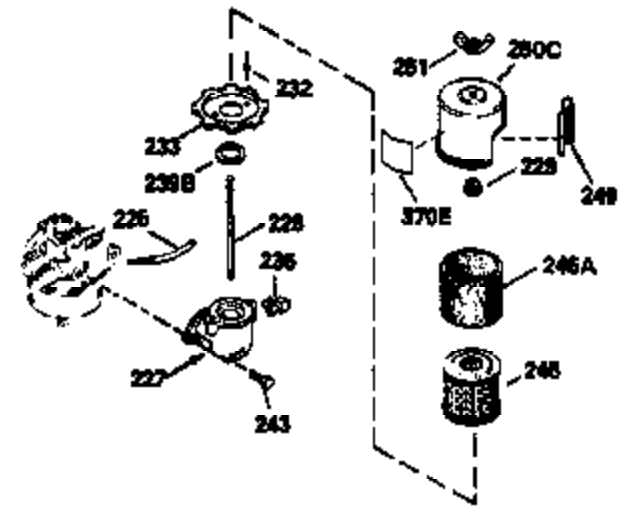

ILLUSTRATION SHOWS TYPICAL PARTS ONLY. ORDER BY PART NUMBER. PARTS NOT LISTED ARE SUPPLIED BY OEM.

VIEW 3 OF 3

Ref #	Part Number	Qty	Description
	RPMHigh		3000 to 3300
	RPMLow		2000 to 2300
19	31361	1	Extension Spring
69	35261	1	* Mounting Flange Gasket
92	650815	1	Belleville Washer
182	6201	2	Screw, 1/4-28 x 7/8"
185	31384A	1	Intake Pipe (Incl. 224)
186	34337	1	Governor Link
223	650451	2	Screw, 1/4-20 x 1"
238	650806	2	Screw, 10-32 x 5/8"
245	34340	1	Air Cleaner Filter
250	34341B	1	Air Cleaner Cover
274	30081A	1	Exhaust Gasket
370A	550223	1	Name Decal