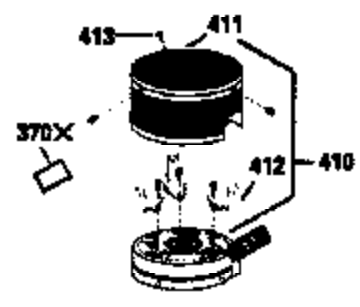

ILLUSTRATION SHOWS TYPICAL PARTS ONLY. ORDER BY PART NUMBER. PARTS NOT LISTED ARE SUPPLIED BY OEM.

VIEW 3 OF 3

Ref #	Part Number	Qty	Description
	RPMHigh		3000 to 3300
	RPMLow		2000 to 2300
19	31361	1	Extension Spring
69	35261	1	* Mounting Flange Gasket
92	650815	1	Belleville Washer
182	6201	2	Screw, 1/4-28 x 7/8"
185	31384A	1	Intake Pipe (Incl. 224)
186	34337	1	Governor Link
223	650451	2	Screw, 1/4-20 x 1"
238	650806	2	Screw, 10-32 x 5/8"
245	34340	1	Air Cleaner Filter
250	34341B	1	Air Cleaner Cover
274	30081A	1	Exhaust Gasket
370A	550223	1	Name Decal