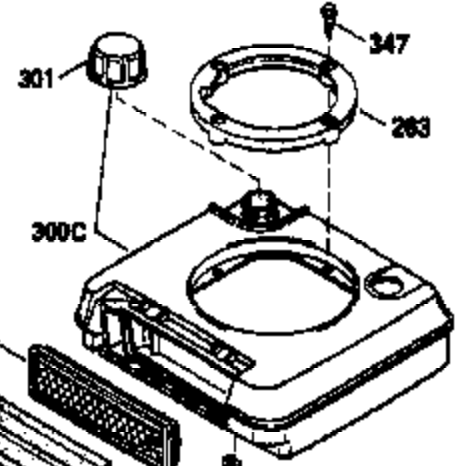

ILLUSTRATION SHOWS TYPICAL PARTS ONLY. ORDER BY PART NUMBER. PARTS NOT LISTED ARE SUPPLIED BY OEM.
VIEW 2 OF 3

Ref #	Part Number	Qty	Description
	RPMHigh		3000 to 3300
	RPMLow		2000 to 2300
92	650815	1	Belleville Washer
238	650806	2	Screw, 10-32 x 5/8"
245	34340	1	Air Cleaner Filter
287	650884	2	Screw, 8-32 x 1/2"
298	28763	3	Screw, 10-32 x 35/64"
301	33032	1	Fuel Cap
370A	550223	1	Name Decal
370	34346	1	Lubrication Decal
390	590688	1	Rewind Starter