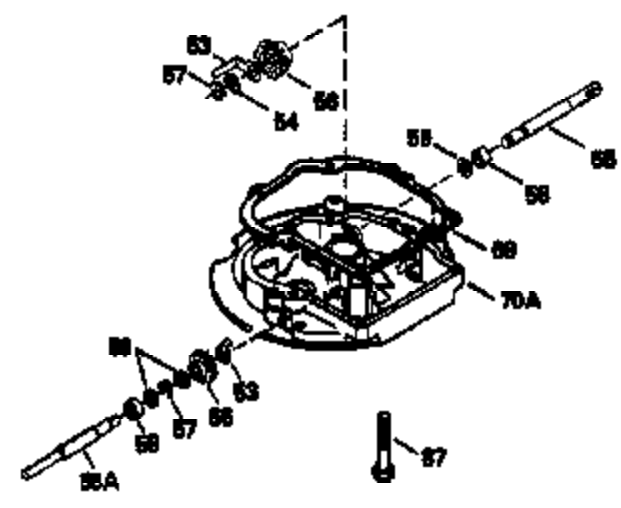

ILLUSTRATION SHOWS TYPICAL PARTS ONLY. ORDER BY PART NUMBER. PARTS NOT LISTED ARE SUPPLIED BY OEM.

VIEW 3 OF 3

Ref #	Part Number	Qty	Description
	RPMHigh		3000 to 3300
	RPMLow		2000 to 2300
19	31361	1	Extension Spring
69	35261	1	* Mounting Flange Gasket
92	650815	1	Belleville Washer
182	6201	2	Screw, 1/4-28 x 7/8"
185	31384A	1	Intake Pipe (Incl. 224)
186	34337	1	Governor Link
223	650451	2	Screw, 1/4-20 x 1"
238	650806	2	Screw, 10-32 x 5/8"
245	34340	1	Air Cleaner Filter
250	34341B	1	Air Cleaner Cover
274	30081A	1	Exhaust Gasket
370A	550223	1	Name Decal