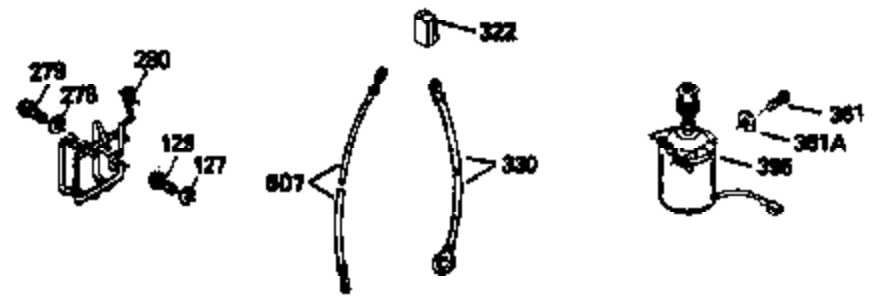

ILLUSTRATION SHOWS TYPICAL PARTS ONLY. ORDER BY PART NUMBER. PARTS NOT LISTED ARE SUPPLIED BY OEM.

VIEW 3 OF 3

Ref #	Part Number	Qty	Description
	RPMHigh		3000 to 3300
	RPMLow		2000 to 2300
19	31361	1	Extension Spring
69	35261	1	* Mounting Flange Gasket
92	650815	1	Belleville Washer
182	6201	2	Screw, 1/4-28 x 7/8"
185	31384A	1	Intake Pipe (Incl. 224)
186	34337	1	Governor Link
223	650451	2	Screw, 1/4-20 x 1"
238	650806	2	Screw, 10-32 x 5/8"
245	34340	1	Air Cleaner Filter
250	34341B	1	Air Cleaner Cover
274	30081A	1	Exhaust Gasket
370A	550223	1	Name Decal