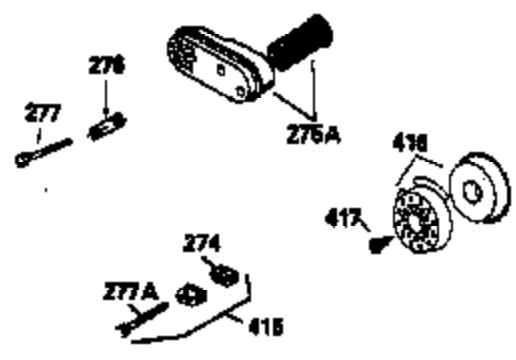

ILLUSTRATION SHOWS TYPICAL PARTS ONLY. ORDER BY PART NUMBER. PARTS NOT LISTED ARE SUPPLIED BY OEM.

VIEW 3 OF 3

Ref #	Part Number	Qty	Description
	RPMHigh		3000 to 3300
	RPMLow		2000 to 2300
19	31361	1	Extension Spring
69	35261	1	* Mounting Flange Gasket
92	650815	1	Belleville Washer
182	6201	2	Screw, 1/4-28 x 7/8"
185	31384A	1	Intake Pipe (Incl. 224)
186	34337	1	Governor Link
223	650451	2	Screw, 1/4-20 x 1"
238	650806	2	Screw, 10-32 x 5/8"
245	34340	1	Air Cleaner Filter
250	34341B	1	Air Cleaner Cover
274	30081A	1	Exhaust Gasket
370A	550223	1	Name Decal