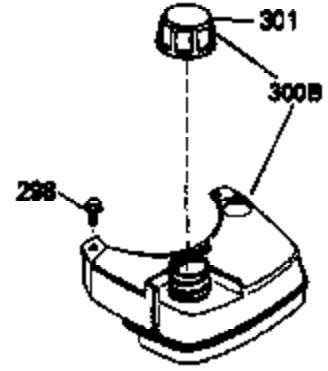

ILLUSTRATION SHOWS TYPICAL PARTS ONLY. ORDER BY PART NUMBER. PARTS NOT LISTED ARE SUPPLIED BY OEM.
VIEW 2 OF 3

Ref #	Part Number	Qty	Description
	RPMHigh		3000 to 3300
	RPMLow		2000 to 2300
92	650815	1	Belleville Washer
238	650806	2	Screw, 10-32 x 5/8"
245	34340	1	Air Cleaner Filter
287	650884	2	Screw, 8-32 x 1/2"
298	28763	3	Screw, 10-32 x 35/64"
301	33032	1	Fuel Cap
370A	550223	1	Name Decal
370	34346	1	Lubrication Decal
390	590688	1	Rewind Starter