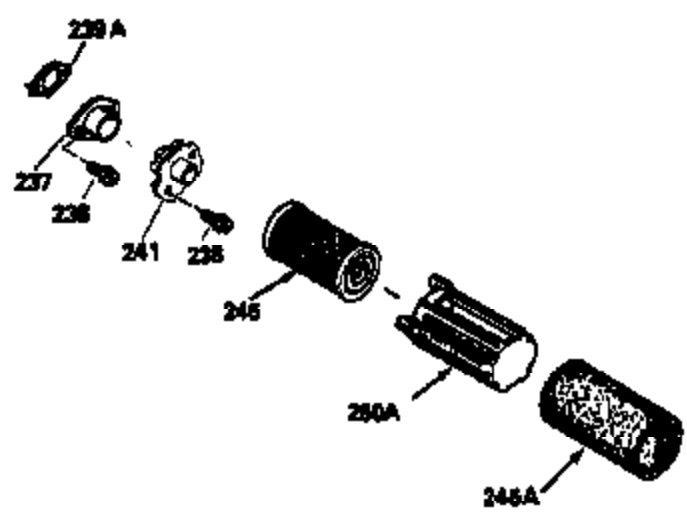

ILLUSTRATION SHOWS TYPICAL PARTS ONLY. ORDER BY PART NUMBER. PARTS NOT LISTED ARE SUPPLIED BY OEM.

VIEW 3 OF 3

Ref #	Part Number	Qty	Description
	RPMHigh		3000 to 3300
	RPMLow		2000 to 2300
19	31361	1	Extension Spring
69	35261	1	* Mounting Flange Gasket
92	650815	1	Belleville Washer
182	6201	2	Screw, 1/4-28 x 7/8"
185	31384A	1	Intake Pipe (Incl. 224)
186	34337	1	Governor Link
223	650451	2	Screw, 1/4-20 x 1"
238	650806	2	Screw, 10-32 x 5/8"
245	34340	1	Air Cleaner Filter
250	34341B	1	Air Cleaner Cover
274	30081A	1	Exhaust Gasket
370A	550223	1	Name Decal