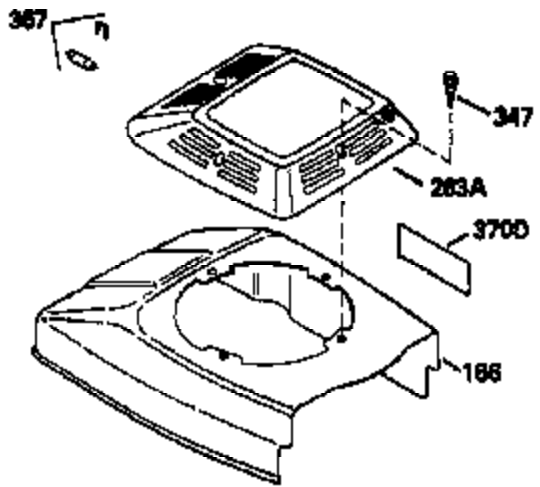

ILLUSTRATION SHOWS TYPICAL PARTS ONLY. ORDER BY PART NUMBER. PARTS NOT LISTED ARE SUPPLIED BY OEM.
VIEW 2 OF 3

Ref #	Part Number	Qty	Description
	RPMHigh		3000 to 3300
	RPMLow		2000 to 2300
92	650815	1	Belleville Washer
238	650806	2	Screw, 10-32 x 5/8"
245	34340	1	Air Cleaner Filter
287	650884	2	Screw, 8-32 x 1/2"
298	28763	3	Screw, 10-32 x 35/64"
301	33032	1	Fuel Cap
370A	550223	1	Name Decal
370	34346	1	Lubrication Decal
390	590688	1	Rewind Starter