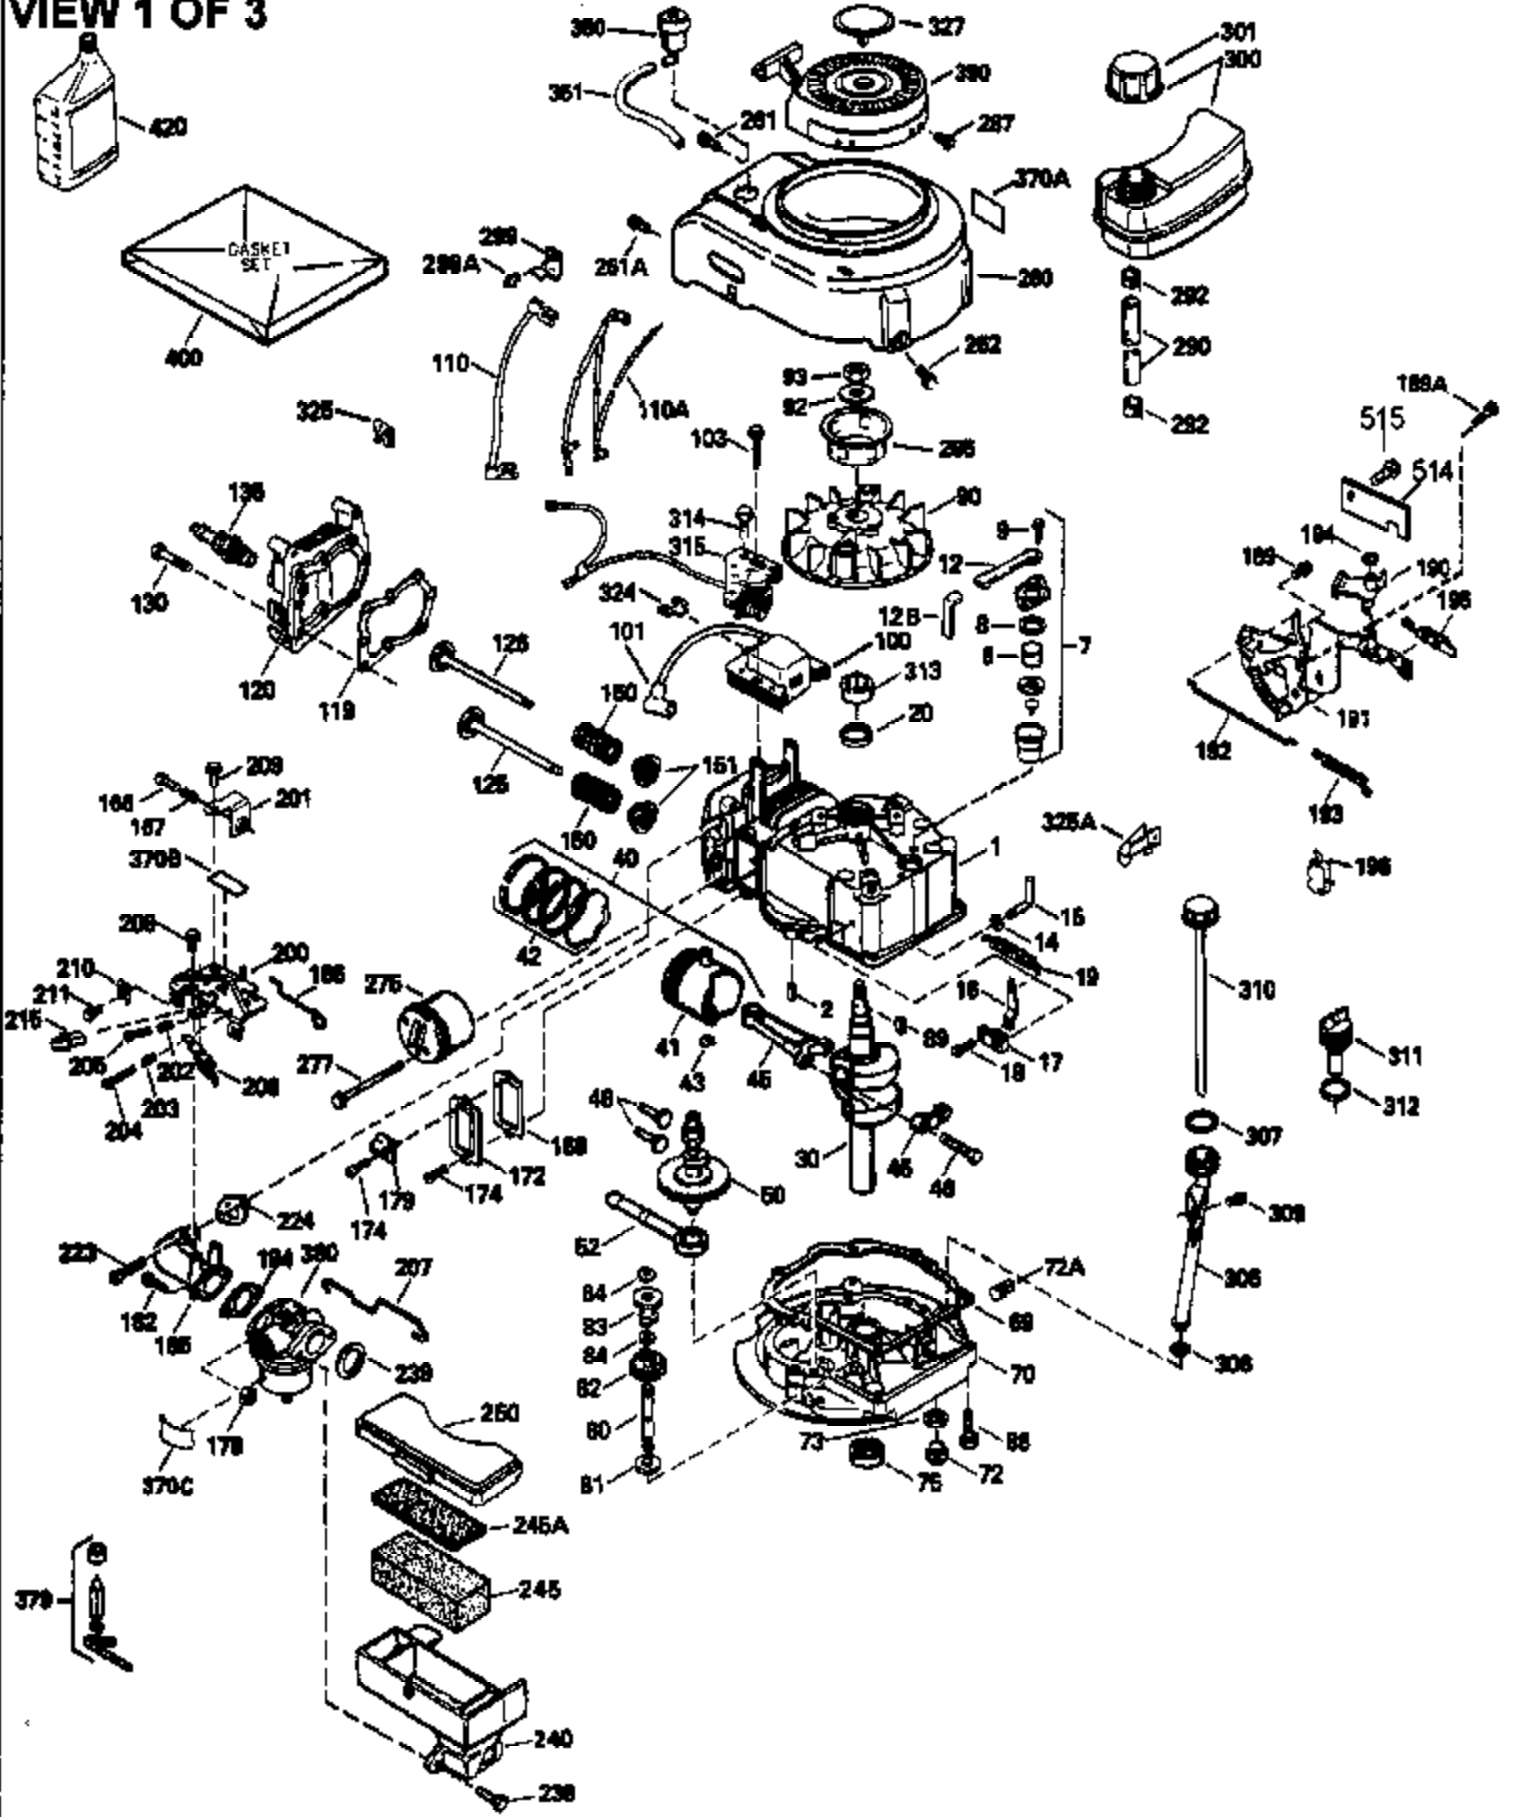

ILLUSTRATION SHOWS TYPICAL PARTS ONLY. ORDER BY PART NUMBER. PARTS NOT LISTED ARE SUPPLIED BY OEM.

VIEW 1 OF 3

Ref #	Part Number	Qty	Description
1	33899A		Cylinder (Incl. 2 & 20) (2-13/16" Bore)
2	26727		Pin, Dowel
6	33734		Element, Breather
7	34214A		Breather Assy. (Incl. 6, 8, 9, 12 & 1 2A)
8	33735		* Gasket, Breather
9	30200		Screw, 10-24 x 9/16"
12	33886		Tube, Breather
14	28277		Washer, Flat
15	30589		Rod, Governor (Incl. 14)
16	31383A		Lever, Governor
17	31335		Clamp, Governor lever
18	650548		Screw, 8-32 x 5/16"
19	31361		Spring, Extension
20	32600		Seal, Oil
30	34469		Crankshaft
40	34535		Piston, Pin & Ring Set (Std.) (2-13/16" Bore)
40	34536		Piston, Pin & Ring Set (.010" OS)
40	34537		Piston, Pin & Ring Set (.020" OS)
41	33562B		Piston & Pin Ass'y.(Incl.43)(Std.)(2- 13/16")
41	33563B		Piston & Pin Ass'y. (Incl. 43) (.010" OS)
41	33564B		Piston & Pin Ass'y. (Incl. 43) (.020" OS)
42	33567		Ring Set (Std.) (2-13/16" Bore)
42	33568		Ring Set (.010" OS)
42	33569		Ring Set (.020" OS)
43	20381		Ring, Piston pin retaining
45	32875		Rod Assy., Connecting (Incl. 46)
46	32610A		Bolt, Connecting rod
48	27241		Lifter, Valve
50	33553		Camshaft (MCR)
52	29914		Oil Pump Assy.
69	35261		* Gasket, Mounting flange
70	34311C		Flange Ass'y. (Incl. 72, 72A, 73, 75 & 80)
72	30572		Plug, Oil drain (Incl. 73)
73	28833		* Drain Plug Gasket (Not req. W/plastic plug)
75	27897		Seal, Oil
80	30574		Shaft, Governor
81	30590A		Washer, Flat
82	30591		Gear Assy., Governor (Incl. 81)
83	30588A		Spool, Governor
84	29193		Ring, Retaining
86	650488		Screw, 1/4-20 x 1-1/4"
89	611004		Flywheel Key
90	611112		Flywheel
92	650815		Washer, Belleville
93	650816		Nut, Flywheel
100	34443A		Solid State Ignition
101	610118		Cover, Spark plug
103	650814		Screw, Torx T-15, 10-24 x 1"
110	34231		Ground Wire
119	33554A		* Gasket, Head
120	34342		Head, Cylinder
125	29314B		Intake Valve (Std.) (Incl. 151) (Conventional Ports)
125	29315C		Intake Valve (1/32" OS) (Incl. 151) (Conventional Ports)
126	29313C		Exhaust Valve (Std.) (Incl. 151) (Conventional Ports)
126	29315C		Exhaust Valve (1/32" OS) (Incl. 151) (Conventional Ports)
130	6021A		Screw, 5/16-18 x 1-1/2"
135	35395		Resistor Spark Plug (RJ19LM)
150	31672		Spring, Valve