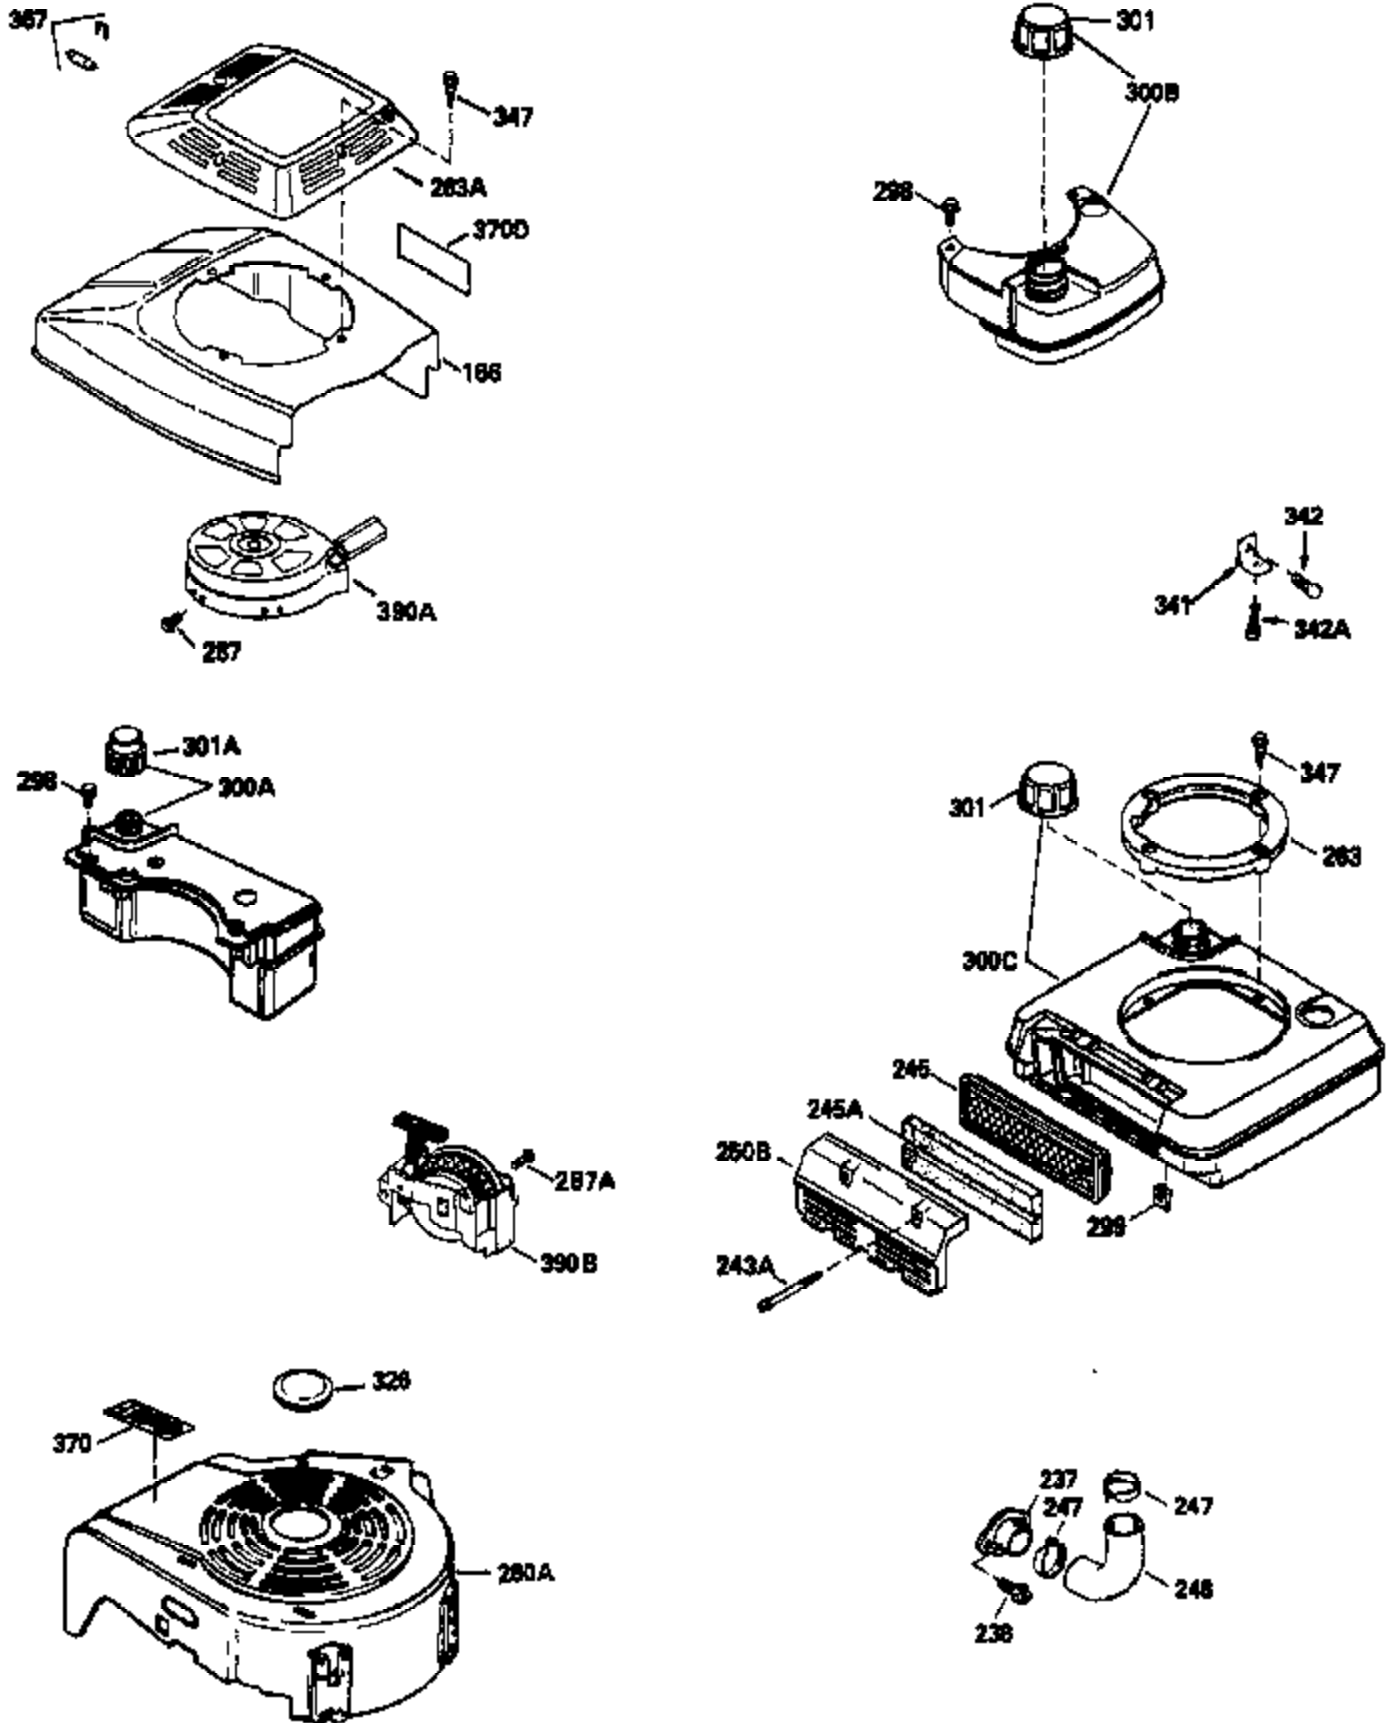

ILLUSTRATION SHOWS TYPICAL PARTS ONLY. ORDER BY PART NUMBER. PARTS NOT LISTED ARE SUPPLIED BY OEM.
VIEW 2 OF 3

Ref #	Part Number	Qty	Description
92	650815		Washer, Belleville
238	650806		Screw, 10-32 x 5/8"
246D	35435		Filter, Pre-Air (Optional)
246	34340		Element, Air cleaner
287	650884		Screw, 8-32 x 1/2"
298	28763		Screw, 10-32 x 35/64"
300A	34476		Fuel Tank (Incl. 292 & 301)
301	33032		Fuel Cap (Use as required)
370	550223		Decal, Name
370A	34346		Decal, Instruction
370G	34387		Decal, Instruction (Optional)
390	590635		Rewind Starter (Refer to Division 5, SecionC, page 34 or Fiche 8A, Grid G-5 for breakdown)