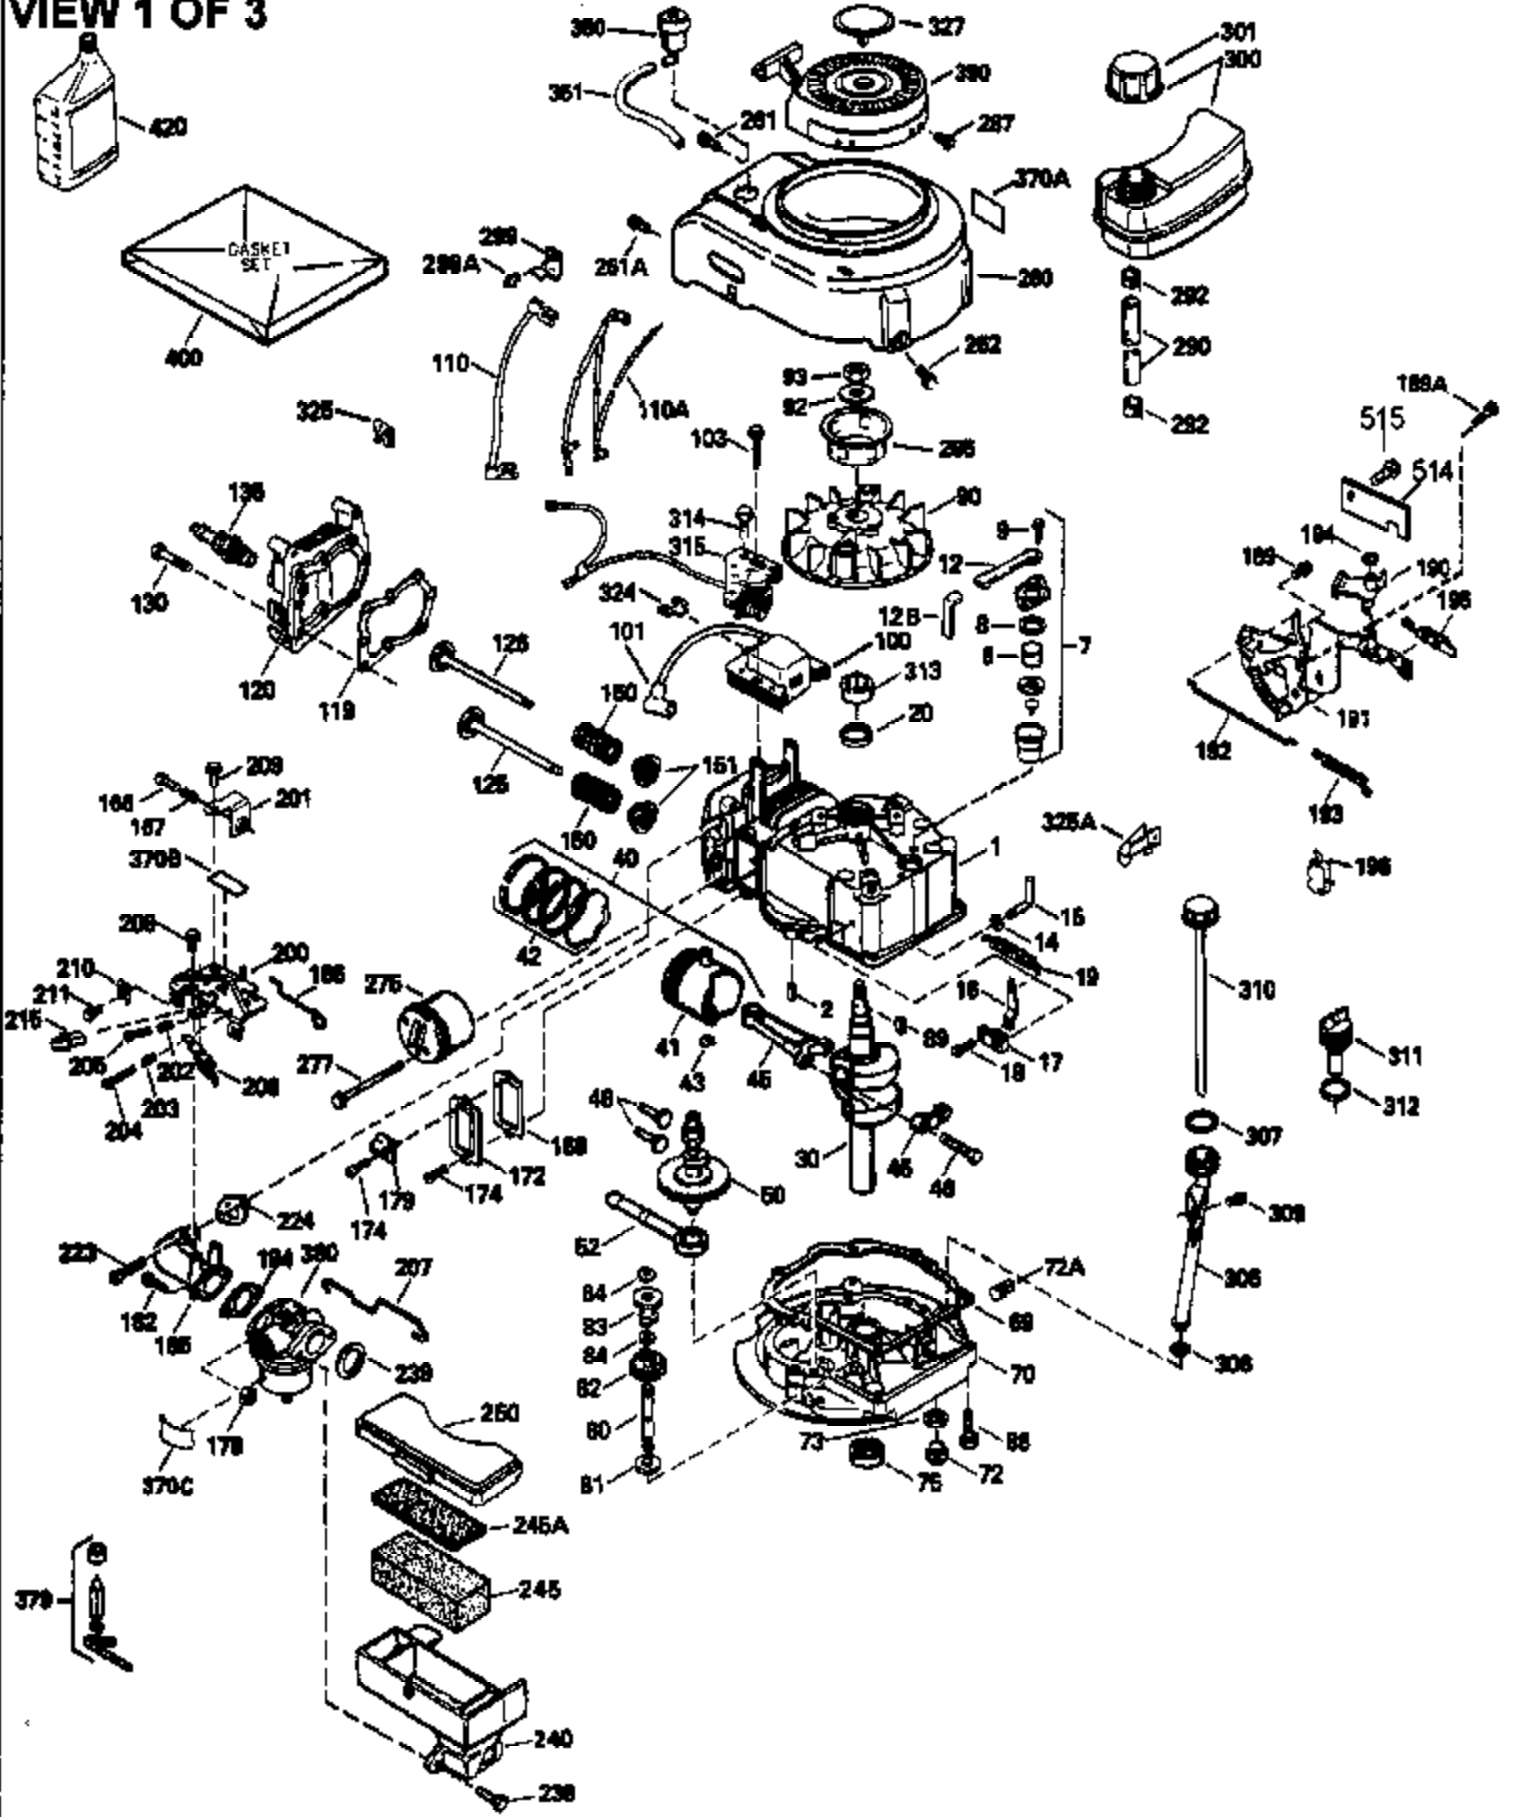

ILLUSTRATION SHOWS TYPICAL PARTS ONLY. ORDER BY PART NUMBER. PARTS NOT LISTED ARE SUPPLIED BY OEM.

VIEW 1 OF 3

Ref #	Part Number	Qty	Description
	RPMHigh		3000 to 3200
	RPMLow		2000 to 2300
1	33899A	1	Cylinder (Incl. 2 & 20)
2	26727	2	Dowel Pin
6	33734	1	Breather Element
7	34214A	1	Breather Ass'y. (Incl. 6, 8, 9 & 12)
8	33735	1	* Breather Gasket
9	30200	2	Screw, 10-24 x 9/16"
12	33886	1	Breather Tube
14	28277	1	Washer
15	30589	1	Governor Rod (Incl. 14)
16	31383A	1	Governor Lever
17	31335	1	Governor Lever Clamp
18	650548	1	Screw, 8-32 x 5/16"
19	31361	1	Extension Spring
20	32600	1	Oil Seal
30	34469	1	Crankshaft
40	34535	1	Piston, Pin & Ring Set (Std.)
40	34536	1	Piston, Pin & Ring Set (.010" OS)
40	34537	1	Piston, Pin & Ring Set (.020" OS)
41	33562B	1	Piston & Pin Ass'y. (Std.) (Incl. 43)
41	33563B	1	Piston & Pin Ass'y. (.010" OS) (Incl. 43)
41	33564B	1	Piston & Pin Ass'y. (.020" OS) (Incl. 43)
42	33567	1	Ring Set (Std.)
42	33568	1	Ring Set (.010" OS)
42	33569	1	Ring Set (.020" OS)
43	20381	2	Piston Pin Retaining Ring
45	32875	1	Connecting Rod Ass'y. (Incl. 46)
46	32610A	2	Connecting Rod Bolt
48	27241	2	Valve Lifter
50	33553	1	Camshaft (MCR)
52	29914	1	Oil Pump Ass'y.
69	35261	1	* Mounting Flange Gasket
70	34311D	1	Mounting Flange (Incl. 72, 75 & 80)
72	36083	1	Oil Drain Plug
75	27897	1	Oil Seal
80	30574	1	Governor Shaft
81	30590A	1	Washer
82	30591	1	Governor Gear Ass'y. (Incl. 81)
83	30588A	1	Governor Spool
84	29193	2	Retaining Ring
86	650488	6	Screw, 1/4-20 x 1-1/4"
89	611004	1	Flywheel Key
90	611112	1	Flywheel
92	650815	1	Belleville Washer
93	650816	1	Flywheel Nut
100	34443A	1	Solid State Ignition
101	610118	1	Spark Plug Cover
103	650814	2	Screw, Torx T-15, 10-24 x 1"
110	36230	1	Ground Wire
119	33554A	1	* Cylinder Head Gasket
120	34342	1	Cylinder Head
125	29313C	1	Exhaust Valve (Std.) (Incl. 151)
125	29315C	1	Exhaust Valve (1/32" OS) (Incl. 151)
126	29314B	1	Intake Valve (Std.) (Incl. 151)
126	29315C	1	Intake Valve (1/32" OS) (Incl. 151)
130	6021A	8	Screw, 5/16-18 x 1-1/2"
135	35395	1	Resistor Spark Plug (RJ19LM)