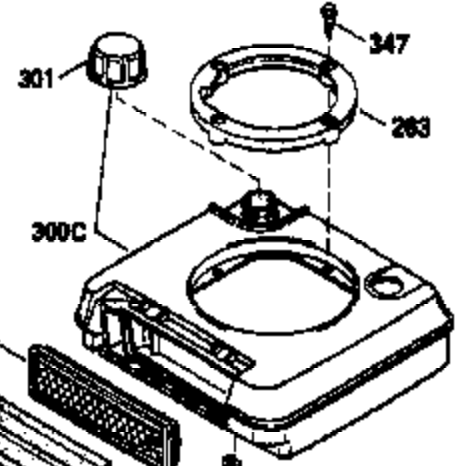

ILLUSTRATION SHOWS TYPICAL PARTS ONLY. ORDER BY PART NUMBER. PARTS NOT LISTED ARE SUPPLIED BY OEM.
VIEW 2 OF 3

Ref #	Part Number	Qty	Description
	RPMHigh		3000 to 3200
	RPMLow		2000 to 2300
92	650815	1	Belleville Washer
238	650806	2	Screw, 10-32 x 5/8"
245	34340	1	Air Cleaner Filter
287	650884	2	Screw, 8-32 x 1/2"
298	28763	3	Screw, 10-32 x 35/64"
301	33032	1	Fuel Cap
370	34346	1	Lubrication Decal
370A	550223	1	Name Decal
390	590688	1	Rewind Starter