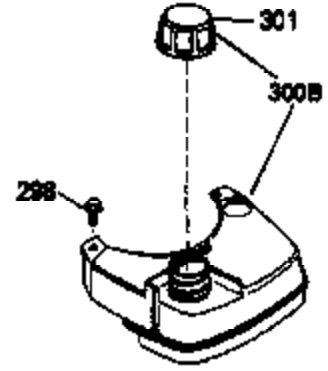

ILLUSTRATION SHOWS TYPICAL PARTS ONLY. ORDER BY PART NUMBER. PARTS NOT LISTED ARE SUPPLIED BY OEM.
VIEW 2 OF 3

Ref #	Part Number	Qty	Description
	RPMHigh		3000 to 3200
	RPMLow		2000 to 2300
92	650815	1	Belleville Washer
238	650806	2	Screw, 10-32 x 5/8"
245	34340	1	Air Cleaner Filter
287	650884	2	Screw, 8-32 x 1/2"
298	28763	3	Screw, 10-32 x 35/64"
301	33032	1	Fuel Cap
370	34346	1	Lubrication Decal
370A	550223	1	Name Decal
390	590688	1	Rewind Starter