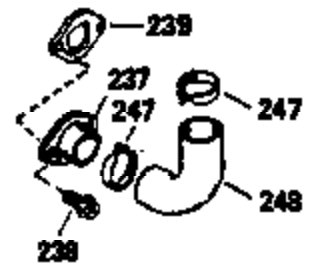

VIEW 2 OF 3

Ref #	Part Number	Qty	Description
55A	33651		Shaft, P.T.O.
118	730194		Rope Guide Kit (Use as required)
238	650806		Screw, 10-32 x 5/8"
239	34338		* Gasket, Air cleaner
246	34340		Element, Air cleaner
246E	35435		Filter, Pre-air (Use as required)
250	34341A		Cover, Air cleaner
287A	650735		Screw, 10-24 x 3/8" (Use as required)
287A			Pop Rivet (3/16" Dia.) (Purchase locally)
300A	34476		Fuel Tank (Incl. 292 & 301)
326	34113		Plug, Screen
370J	34870		Decal, Instruction (Optional)
370	550223		Decal, Name
370H	34387		Decal, Instruction (Optional)
390A	590531		Side Mount Rewind Starter (Refer to Division 5, Section C, page 32 or Fiche 8A, Grid G-3 for breakdown)
425	730571		Starter Muff Kit (Incl.370J,426,427)(Opt.)
426	32203		Starter Air Cleaner (Optional)
427	32204		Starter Air Cleaner Bracket (Optional)
436	611006		Stator Plate Ass'y.(Incl.377,378,437, 442-448)
437	30551		Spring, Breaker box cover
438	610947		Cover, Dust
439	610955		Gasket, Stator cover
440	30992		Cam, Breaker
442	610385		Washer
443	610408		Nut, 8-32
444	29181		Breaker Fastening Screw & Washer
445	610593		Condenser Fastening Screw
446	33356		Terminal, Ground