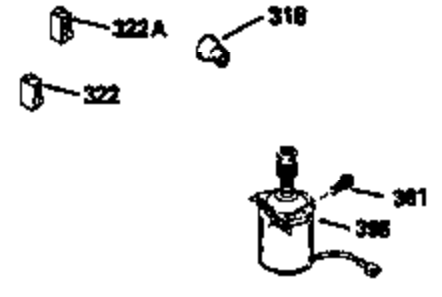

VIEW 3 OF 3

Ref #	Part Number	Qty	Description
19	31361		Spring, Extension
53	31745		Washer, Tang
55A	35152		Shaft, P.T.O.
56	33401		Gear, Worm, Right-hand helix
57	33537		Ring, Retaining
58	31744		Seal, Oil
59	31747		Washer, Flat
69	35261		* Gasket, Mounting flange
70A	33535B		Flange Ass'y (Incl. 58, 72,A, 73, 75 & 80)
87	650492		Screw, 1/4-20 x 2-1/4"
118	730194		Rope Guide Kit (Use as required)
182	6201		Screw, 1/4-28 x 7/8"
185	31384A		Pipe, Intake (Incl. 224)
186	34337		Link, Governor spring
206	610973		Terminal (Use as required)
209	30200		Screw, 10-24 x 9/16"
223	650451		Screw, 1/4-20 x 1"
238	650806		Screw, 10-32 x 5/8"
239	34338		* Gasket, Air cleaner
240	34858		Body, Air cleaner
246	34340		Element, Air cleaner
246E	35435		Filter, Pre-air (Use as required)
250	34341A		Cover, Air cleaner
274	26754A		* Gasket, Exhaust (Use as required)
275A	391019		Muffler
277	650795		Screw, 1/4-20 x 2-1/4" (Use as required)
277	650774		Screw, 1/4-20 x 2-3/8" (Use as required)
277	792005		Screw, 1/4-20 x 2-1/2" (Use as required)
277A	30063		Screw, Torx T-30, 1/4-20 x 1/2" (Use as req.)
286	35009		Screen, Starter cup
370H	34387		Decal, Instruction (Optional)
370J	34870		Decal, Instruction (Optional)
410	730574		Debris Screen Kit(Incl.370H,411-413)(Opt.)
411	35596		Screen, Debris (Optional)
412	35597		Bracket, Debris screen (Optional)
413	650910		Screw, 8-32 x 1/4 (Optional)
415	730162		Muffler Adapter Kit(Incl.274,277)(Use as req)
425	730571		Starter Muff Kit (Incl.370J,426,427)(Opt.)
426	32203		Starter Air Cleaner (Optional)
427	32204		Starter Air Cleaner Bracket (Optional)
436	611006		Stator Plate Ass'y.(Incl.377,378,437, 442-448)
437	30551		Spring, Breaker box cover
438	610947		Cover, Dust
439	610955		Gasket, Stator cover
440	30992		Cam, Breaker
442	610385		Washer
443	610408		Nut, 8-32
444	29181		Breaker Fastening Screw & Washer
445	610593		Condenser Fastening Screw
446	33356		Terminal, Ground