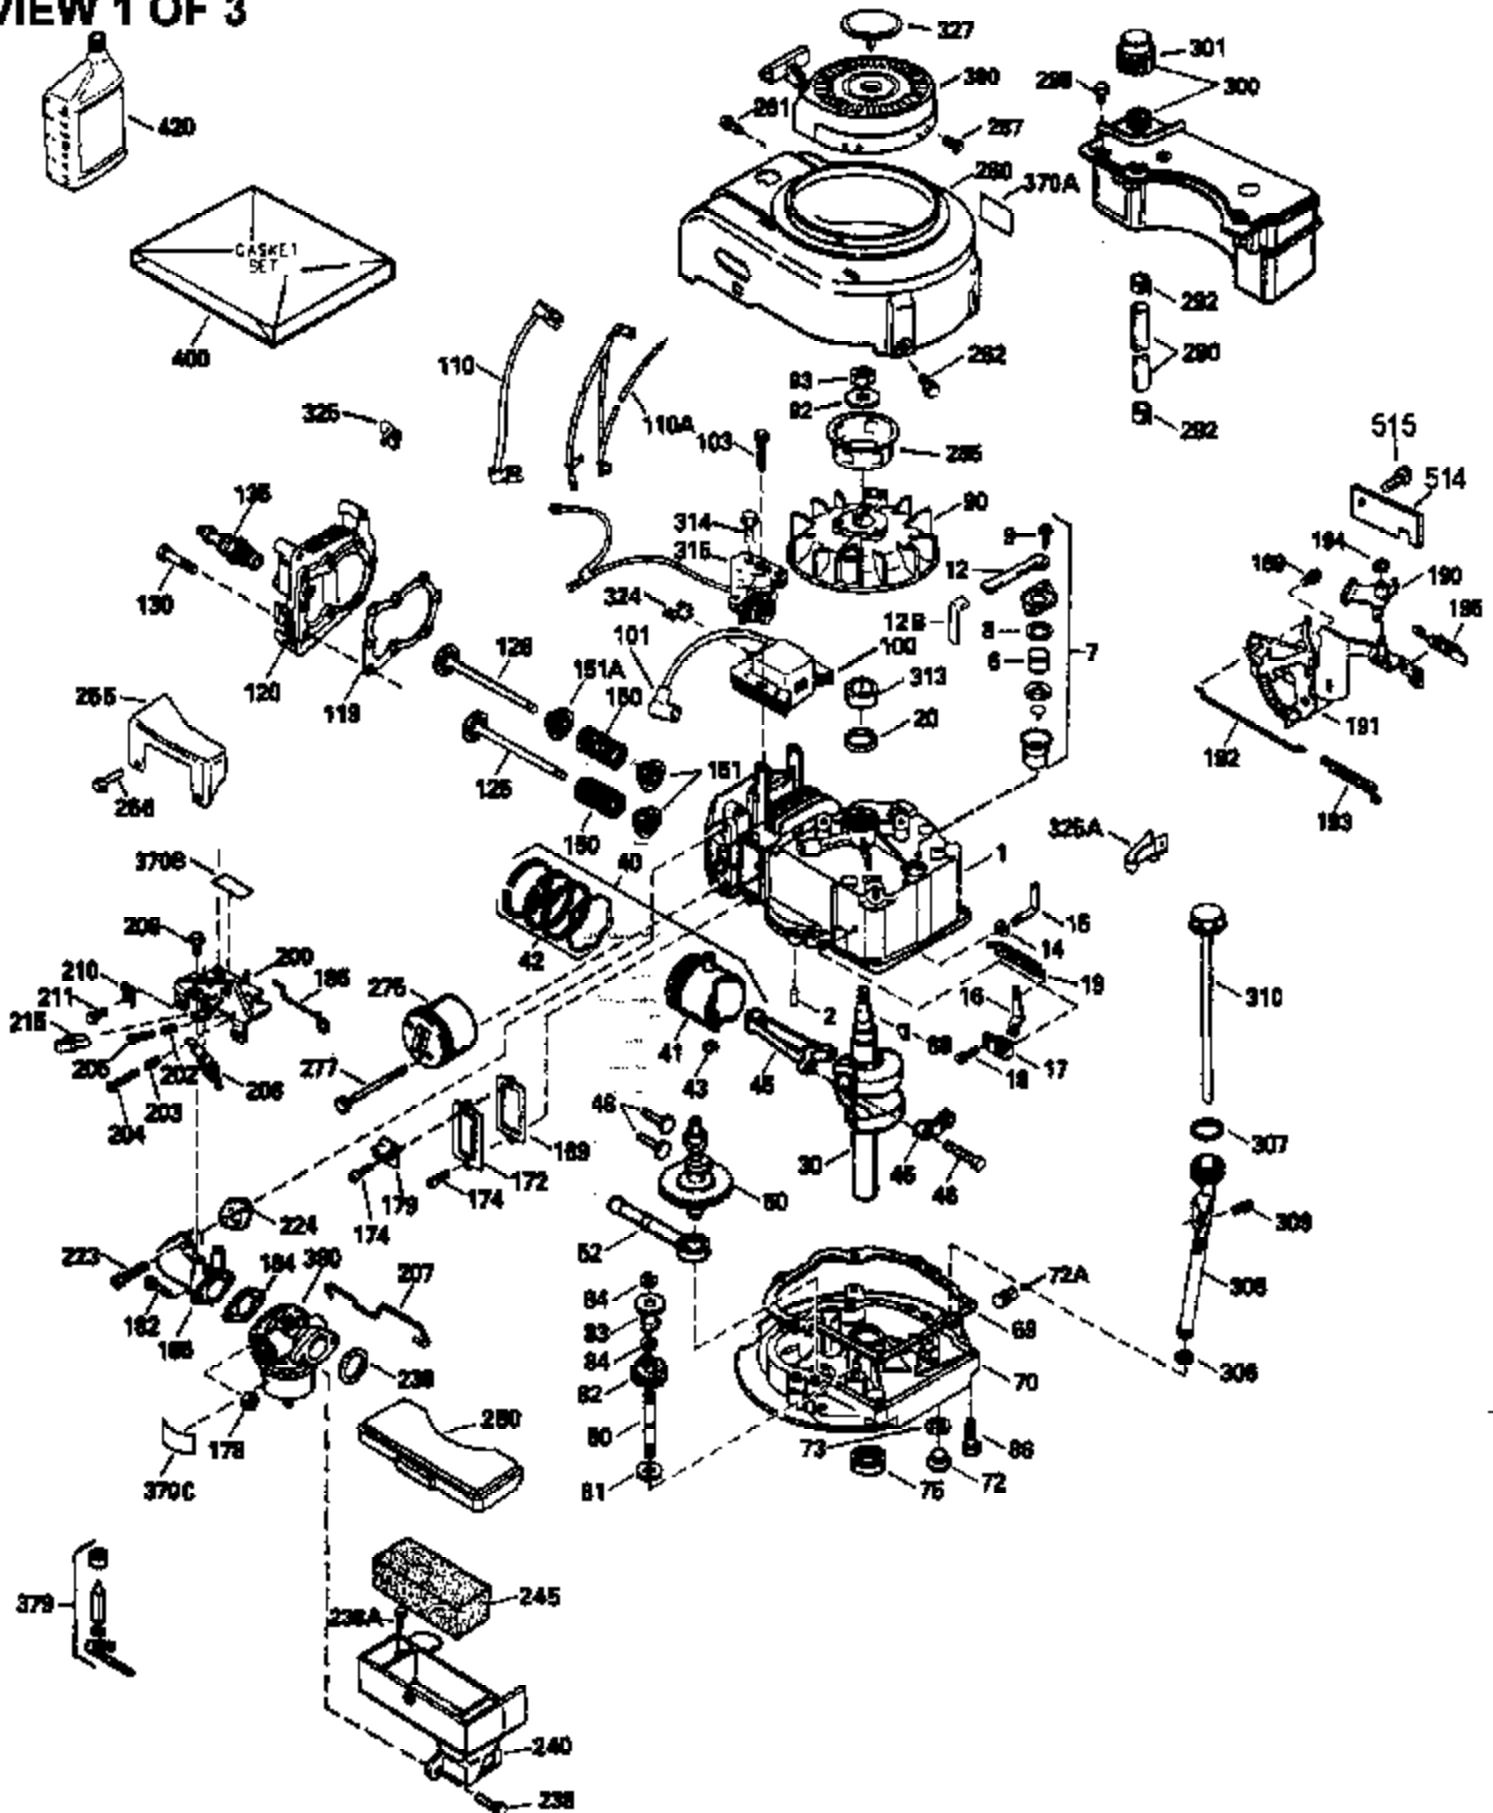

VIEW 1 OF 3

Ref #	Part Number	Qty	Description
1	33968B		Cylinder (Incl. 2 & 20) (2-13/16")
2	26727		Pin, Dowel
6	33734		Element, Breather
7	34214A		Breather Ass'y. (Incl. 6, 8, 9, 12 , & 12A)
8	33735		* Gasket, Breather
9	30200		Screw, 10-24 x 9/16"
12	33886		Tube, Breather
14	28277		Washer, Flat
15	31513		Rod, Governor
16	31383A		Lever, Governor
17	31335		Clamp, Governor lever
18	650548		Screw, 8-32 x 5/16"
19	31361		Spring, Extension
20	32600		Seal, Oil
30	34490B		Crankshaft
40	34535		Piston, Pin & Ring Set (Std.) (2-13/16")
40	34536		Piston, Pin & Ring Set (.010" OS)
40	34537		Piston, Pin & Ring Set (.020" OS)
41	33562B		Piston & Pin Ass'y.(Incl. 43)(Std.)(2 -13/16")
41	33563B		Piston & Pin Ass'y. (Incl. 43) (.010" OS)
41	33564B		Piston & Pin Ass'y. (Incl. 43) (.020" OS)
42	33567		Ring Set (Std.) (2-13/16" Bore)
42	33568		Ring Set (.010" OS)
42	33569		Ring Set (.020" OS)
43	20381		Ring, Piston pin retaining
45	32875		Rod Assy., Connecting (Incl. 46)
46	32610A		Bolt, Connecting rod
48	27241		Lifter, Valve
50	33533		Camshaft (MCR)
52	29914		Oil Pump Assy.
55A	35152		Shaft, P.T.O.
69	35261		* Gasket, Mounting flange
72	30572		Plug, Oil drain (Incl. 73)
73	28833		* Drain Plug Gasket (Not req. W/plastic plug)
75	26208		Seal, Oil
80	30574		Shaft, Governor
81	30590A		Washer, Flat
82	30591		Gear Assy., Governor (Incl. 81)
83	30588A		Spool, Governor
84	29193		Ring, Retaining
86	650488		Screw, 1/4-20 x 1-1/4"
89	611004		Flywheel Key
90	611046A		Flywheel
92	650815		Washer, Belleville
93	650816		Nut, Flywheel
100	34443A		Solid State Ignition
100	730207		Magneto-to-Solid State Conv. Kit (Includes solid state module, solid state flywheel key, and instructions.) (Use as required on external ignition engines only.)
101	610118		Cover, Spark plug (Use as required)
103	650814		Screw, Torx T-15, 10-24 x 1"
110	34961		Ground Wire
118	730194		Rope Guide Kit (Use as required)
119	33554A		* Gasket, Head
120	34342		Head, Cylinder
125	29314B		Intake Valve (Std.) (Incl. 151) (Conventional Ports)
125	29315C		Intake Valve (1/32" OS) (Incl. 151) (Conventional Ports)