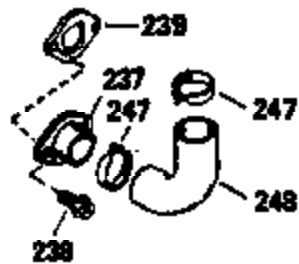

VIEW 2 OF 3

Ref #	Part Number	Qty	Description
55A	34647		Shaft, P.T.O.
118	730194		Rope Guide Kit (Use as required)
238	650806		Screw, 10-32 x 5/8"
239	34338		* Gasket, Air cleaner
246	34340		Element, Air cleaner
246E	35435		Filter, Pre-air (Use as required)
250	34341A		Cover, Air cleaner
275D	34591		Muffler
287A	650735		Screw, 10-24 x 3/8" (Use as required)
287A			Pop Rivet (3/16" Dia.) (Purchase locally)
300A	34476		Fuel Tank (Incl. 292 & 301)
326	34113		Plug, Screen
370J	34870		Decal, Instruction (Optional)
370H	34387		Decal, Instruction (Optional)
370	550223		Decal, Name
390A	590531		Side Mount Rewind Starter (Refer to Division 5, Section C, page 32 or Fiche 8A, Grid G-3 for breakdown)
425	730571		Starter Muff Kit (Incl.370J,426,427)(Opt.)
426	32203		Starter Air Cleaner (Optional)
427	32204		Starter Air Cleaner Bracket (Optional)
436	611006		Stator Plate Ass'y.(Incl.377,378,437, 442-448)
437	30551		Spring, Breaker box cover
438	610947		Cover, Dust
439	610955		Gasket, Stator cover
440	30992		Cam, Breaker
442	610385		Washer
443	610408		Nut, 8-32
444	29181		Breaker Fastening Screw & Washer
445	610593		Condenser Fastening Screw
446	33356		Terminal, Ground