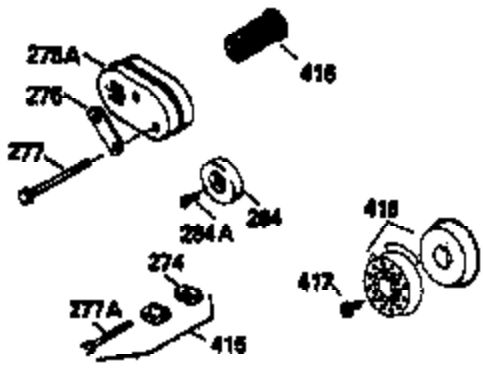

VIEW 3 OF 3

Ref #	Part Number	Qty	Description
19	31361		Spring, Extension
53	31745		Washer, Tang
55A	34647		Shaft, P.T.O.
56	31746		Gear, Worm, Left-hand helix
57	33537		Ring, Retaining
58	31744		Seal, Oil
59	31747		Washer, Flat
69	35261		* Gasket, Mounting flange
70A	33535B		Flange Ass'y (Incl. 58, 72,A, 73, 75 & 80)
87	650492		Screw, 1/4-20 x 2-1/4"
118	730194		Rope Guide Kit (Use as required)
182	6201		Screw, 1/4-28 x 7/8"
185	31384A		Pipe, Intake (Incl. 224)
186	34337		Link, Governor spring
206	610973		Terminal (Use as required)
209	30200		Screw, 10-24 x 9/16"
223	650451		Screw, 1/4-20 x 1"
238	650806		Screw, 10-32 x 5/8"
239	34338		* Gasket, Air cleaner
240	34858		Body, Air cleaner
246E	35435		Filter, Pre-air (Use as required)
246	34340		Element, Air cleaner
250	34341A		Cover, Air cleaner
274	26754A		* Gasket, Exhaust (Use as required)
275D	34591		Muffler
276	33753		Plate, Locking
277A	30063		Screw, Torx T-30, 1/4-20 x 1/2" (Use as req.)
277	650795		Screw, 1/4-20 x 2-1/4" (Use as required)
277	650774		Screw, 1/4-20 x 2-3/8" (Use as required)
277	792005		Screw, 1/4-20 x 2-1/2" (Use as required)
326	34113		Plug, Screen
370J	34870		Decal, Instruction (Optional)
370H	34387		Decal, Instruction (Optional)
390A	590531		Side Mount Rewind Starter (Refer to Division 5, Section C, page 32 or Fiche 8A, Grid G-3 for breakdown)
410	730574		Debris Screen Kit(Incl.370H,411-413)(Opt.)
411	35596		Screen, Debris (Optional)
412	35597		Bracket, Debris screen (Optional)
413	650910		Screw, 8-32 x 1/4 (Optional)
415	730162		Muffler Adapter Kit(Incl.274,277)(Use as req)
425	730571		Starter Muff Kit (Incl.370J,426,427)(Opt.)
426	32203		Starter Air Cleaner (Optional)
427	32204		Starter Air Cleaner Bracket (Optional)
436	611006		Stator Plate Ass'y.(Incl.377,378,437, 442-448)
437	30551		Spring, Breaker box cover
438	610947		Cover, Dust
439	610955		Gasket, Stator cover
440	30992		Cam, Breaker
442	610385		Washer
443	610408		Nut, 8-32
444	29181		Breaker Fastening Screw & Washer
445	610593		Condenser Fastening Screw
446	33356		Terminal, Ground