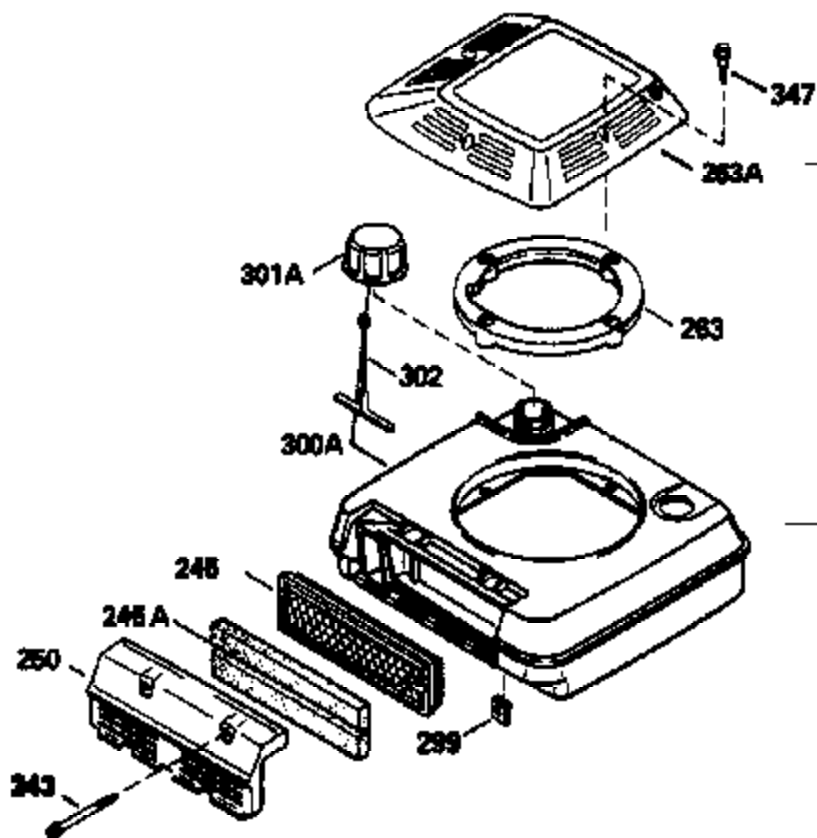

VIEW 2 OF 3

Ref #	Part Number	Qty	Description
55A	34647		Shaft, P.T.O.
118	730194		Rope Guide Kit (Use as required)
238	650806		Screw, 10-32 x 5/8"
239	34338		* Gasket, Air cleaner
246	34340		Element, Air cleaner
246E	35435		Filter, Pre-air (Use as required)
250	34341A		Cover, Air cleaner
275D	34591		Muffler
287A	650735		Screw, 10-24 x 3/8" (Use as required)
287A			Pop Rivet (3/16" Dia.) (Purchase locally)
300A	34476		Fuel Tank (Incl. 292 & 301)
326	34113		Plug, Screen
370J	34870		Decal, Instruction (Optional)
370H	34387		Decal, Instruction (Optional)
370	550223		Decal, Name
390A	590531		Side Mount Rewind Starter (Refer to Division 5, Section C, page 32 or Fiche 8A, Grid G-3 for breakdown)
425	730571		Starter Muff Kit (Incl.370J,426,427)(Opt.)
426	32203		Starter Air Cleaner (Optional)
427	32204		Starter Air Cleaner Bracket (Optional)
436	611006		Stator Plate Ass'y.(Incl.377,378,437, 442-448)
437	30551		Spring, Breaker box cover
438	610947		Cover, Dust
439	610955		Gasket, Stator cover
440	30992		Cam, Breaker
442	610385		Washer
443	610408		Nut, 8-32
444	29181		Breaker Fastening Screw & Washer
445	610593		Condenser Fastening Screw
446	33356		Terminal, Ground