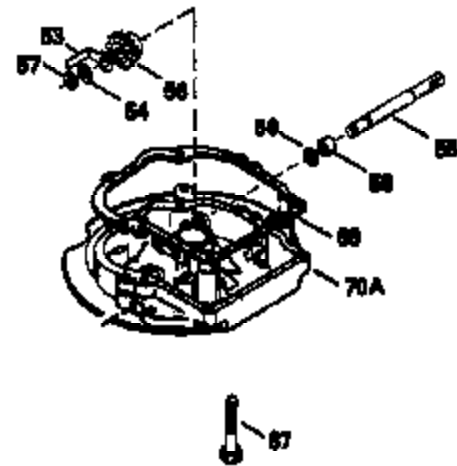

VIEW 3 OF 3

Ref #	Part Number	Qty	Description
19	31361		Spring, Extension
53	31745		Washer, Tang
55A	34647		Shaft, P.T.O.
56	31746		Gear, Worm, Left-hand helix
57	33537		Ring, Retaining
58	31744		Seal, Oil
59	31747		Washer, Flat
69	35261		* Gasket, Mounting flange
70A	33535B		Flange Ass'y (Incl. 58, 72,A, 73, 75 & 80)
87	650492		Screw, 1/4-20 x 2-1/4"
118	730194		Rope Guide Kit (Use as required)
182	6201		Screw, 1/4-28 x 7/8"
185	31384A		Pipe, Intake (Incl. 224)
186	34337		Link, Governor spring
206	610973		Terminal (Use as required)
209	30200		Screw, 10-24 x 9/16"
223	650451		Screw, 1/4-20 x 1"
238	650806		Screw, 10-32 x 5/8"
239	34338		* Gasket, Air cleaner
240	34858		Body, Air cleaner
246E	35435		Filter, Pre-air (Use as required)
246	34340		Element, Air cleaner
250	34341A		Cover, Air cleaner
274	26754A		* Gasket, Exhaust (Use as required)
275D	34591		Muffler
276	33753		Plate, Locking
277A	30063		Screw, Torx T-30, 1/4-20 x 1/2" (Use as req.)
277	650795		Screw, 1/4-20 x 2-1/4" (Use as required)
277	650774		Screw, 1/4-20 x 2-3/8" (Use as required)
277	792005		Screw, 1/4-20 x 2-1/2" (Use as required)
326	34113		Plug, Screen
370J	34870		Decal, Instruction (Optional)
370H	34387		Decal, Instruction (Optional)
390A	590531		Side Mount Rewind Starter (Refer to Division 5, Section C, page 32 or Fiche 8A, Grid G-3 for breakdown)
410	730574		Debris Screen Kit(Incl.370H,411-413)(Opt.)
411	35596		Screen, Debris (Optional)
412	35597		Bracket, Debris screen (Optional)
413	650910		Screw, 8-32 x 1/4 (Optional)
415	730162		Muffler Adapter Kit(Incl.274,277)(Use as req)
425	730571		Starter Muff Kit (Incl.370J,426,427)(Opt.)
426	32203		Starter Air Cleaner (Optional)
427	32204		Starter Air Cleaner Bracket (Optional)
436	611006		Stator Plate Ass'y.(Incl.377,378,437, 442-448)
437	30551		Spring, Breaker box cover
438	610947		Cover, Dust
439	610955		Gasket, Stator cover
440	30992		Cam, Breaker
442	610385		Washer
443	610408		Nut, 8-32
444	29181		Breaker Fastening Screw & Washer
445	610593		Condenser Fastening Screw
446	33356		Terminal, Ground