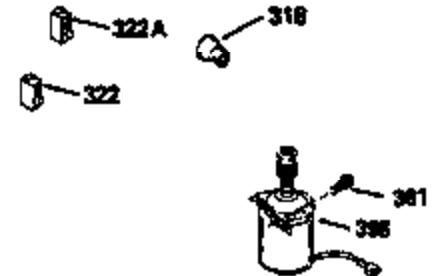

VIEW 3 OF 3

Ref #	Part Number	Qty	Description
19	31361		Spring, Extension
53	31745		Washer, Tang
55A	34647		Shaft, P.T.O.
56	31746		Gear, Worm, Left-hand helix
57	33537		Ring, Retaining
58	31744		Seal, Oil
59	31747		Washer, Flat
69	35261		* Gasket, Mounting flange
70A	33535B		Flange Ass'y (Incl. 58, 72,A, 73, 75 & 80)
87	650492		Screw, 1/4-20 x 2-1/4"
118	730194		Rope Guide Kit (Use as required)
182	6201		Screw, 1/4-28 x 7/8"
185	31384A		Pipe, Intake (Incl. 224)
186	34337		Link, Governor spring
206	610973		Terminal (Use as required)
209	30200		Screw, 10-24 x 9/16"
223	650451		Screw, 1/4-20 x 1"
238	650806		Screw, 10-32 x 5/8"
239	34338		* Gasket, Air cleaner
240	34858		Body, Air cleaner
246E	35435		Filter, Pre-air (Use as required)
246	34340		Element, Air cleaner
250	34341A		Cover, Air cleaner
274	26754A		* Gasket, Exhaust (Use as required)
275A	35603		Muffler (Incl. 277)
276	33753		Plate, Locking
277	650795		Screw, 1/4-20 x 2-1/4" (Use as required)
277	650774		Screw, 1/4-20 x 2-3/8" (Use as required)
277	792005		Screw, 1/4-20 x 2-1/2" (Use as required)
277A	30063		Screw, Torx T-30, 1/4-20 x 1/2" (Use as req.)
326	34113		Plug, Screen
370H	34387		Decal, Instruction (Optional)
370J	34870		Decal, Instruction (Optional)
390A	590531		Side Mount Rewind Starter (Refer to Division 5, Section C, page 32 or Fiche 8A, Grid G-3 for breakdown)
410	730574		Debris Screen Kit(Incl.370H,411-413)(Opt.)
411	35596		Screen, Debris (Optional)
412	35597		Bracket, Debris screen (Optional)
413	650910		Screw, 8-32 x 1/4 (Optional)
415	730162		Muffler Adapter Kit(Incl.274,277)(Use as req)
425	730571		Starter Muff Kit (Incl.370J,426,427)(Opt.)
426	32203		Starter Air Cleaner (Optional)
427	32204		Starter Air Cleaner Bracket (Optional)
436	611006		Stator Plate Ass'y.(Incl.377,378,437, 442-448)
437	30551		Spring, Breaker box cover
438	610947		Cover, Dust
439	610955		Gasket, Stator cover
440	30992		Cam, Breaker
442	610385		Washer
443	610408		Nut, 8-32
444	29181		Breaker Fastening Screw & Washer
445	610593		Condenser Fastening Screw
446	33356		Terminal, Ground