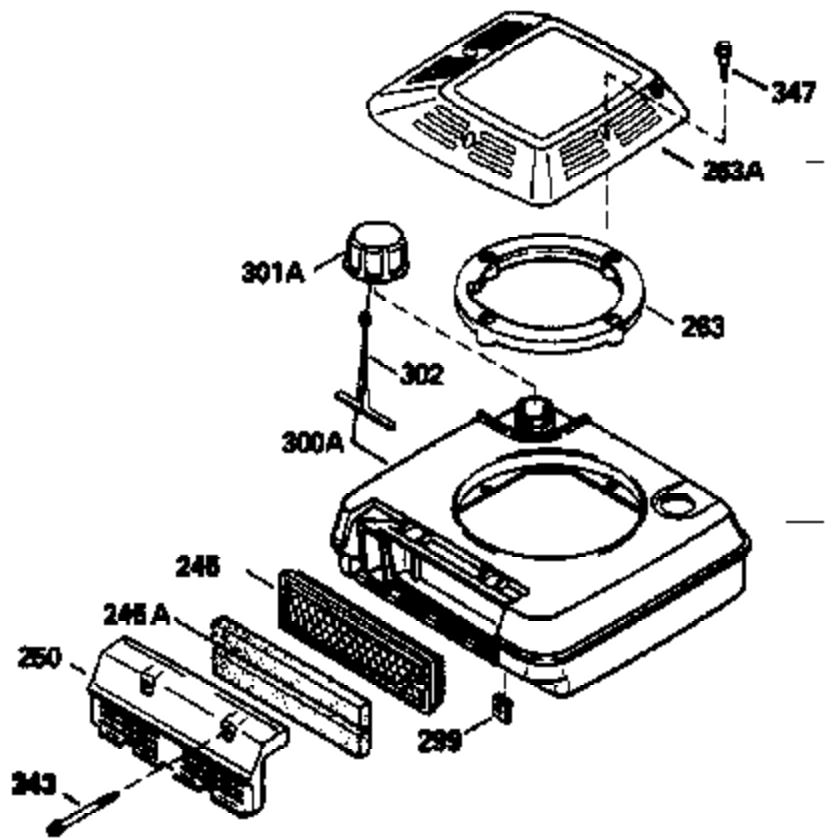

VIEW 2 OF 3

Ref #	Part Number	Qty	Description
55A	33640		Shaft, P.T.O.
118	730194		Rope Guide Kit (Use as required)
238	650806		Screw, 10-32 x 5/8"
239	34338		* Gasket, Air cleaner
246	34340		Element, Air cleaner
246E	35435		Filter, Pre-air (Use as required)
250	34341A		Cover, Air cleaner
260B	35484		Housing, Blower
287B	650884		Screw, 8-32 x 1/2"
287A	650735		Screw, 10-24 x 3/8" (Use as required)
287A			Pop Rivet (3/16" Dia.) (Purchase locally)
300A	34476		Fuel Tank (Incl. 292 & 301)
370J	34870		Decal, Instruction (Optional)
370H	34387		Decal, Instruction (Optional)
390B	590621		Rewind Starter (Refer to Division 5, Section C, page 34 or Fiche 8A, Grid G-5 for breakdown)
425	730571		Starter Muff Kit (Incl.370J,426,427)(Opt.)
426	32203		Starter Air Cleaner (Optional)
427	32204		Starter Air Cleaner Bracket (Optional)
436	611006		Stator Plate Ass'y.(Incl.377,378,437, 442-448)
437	30551		Spring, Breaker box cover
438	610947		Cover, Dust
439	610955		Gasket, Stator cover
440	30992		Cam, Breaker
442	610385		Washer
443	610408		Nut, 8-32
444	29181		Breaker Fastening Screw & Washer
445	610593		Condenser Fastening Screw
446	33356		Terminal, Ground