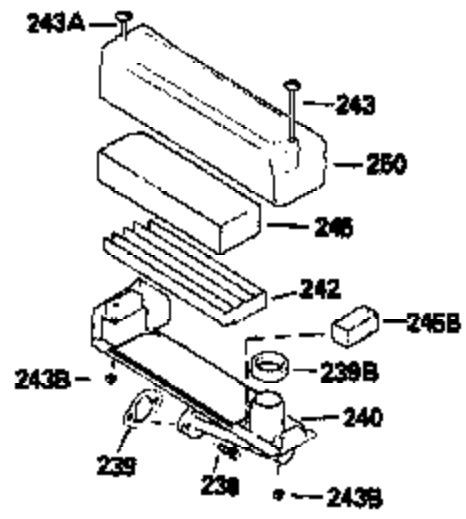

VIEW 3 OF 3

Ref #	Part Number	Qty	Description
19	31361		Spring, Extension
53	31745		Washer, Tang
55A	33651		Shaft, P.T.O.
56	31746		Gear, Worm, Left-hand helix
57	33537		Ring, Retaining
58	31744		Seal, Oil
59	31747		Washer, Flat
69	35261		* Gasket, Mounting flange
70A	33535B		Flange Ass'y (Incl. 58, 72,A, 73, 75 & 80)
87	650492		Screw, 1/4-20 x 2-1/4"
118	730194		Rope Guide Kit (Use as required)
182	6201		Screw, 1/4-28 x 7/8"
185	31384A		Pipe, Intake (Incl. 224)
186	34337		Link, Governor spring
206	610973		Terminal (Use as required)
209	30200		Screw, 10-24 x 9/16"
223	650451		Screw, 1/4-20 x 1"
238	650806		Screw, 10-32 x 5/8"
239	34338		* Gasket, Air cleaner
240	34858		Body, Air cleaner
246E	35435		Filter, Pre-air (Use as required)
246	34340		Element, Air cleaner
250	34341A		Cover, Air cleaner
274	26754A		* Gasket, Exhaust (Use as required)
275A	35603		Muffler (Incl. 277)
277A	30063		Screw, Torx T-30, 1/4-20 x 1/2" (Use as req.)
277	650795		Screw, 1/4-20 x 2-1/4" (Use as required)
277	650774		Screw, 1/4-20 x 2-3/8" (Use as required)
277	792005		Screw, 1/4-20 x 2-1/2" (Use as required)
286	35009		Screen, Starter cup
370J	34870		Decal, Instruction (Optional)
370H	34387		Decal, Instruction (Optional)
410	730574		Debris Screen Kit(Incl.370H,411-413)(Opt.)
411	35596		Screen, Debris (Optional)
412	35597		Bracket, Debris screen (Optional)
413	650910		Screw, 8-32 x 1/4 (Optional)
415	730162		Muffler Adapter Kit(Incl.274,277)(Use as req)
425	730571		Starter Muff Kit (Incl.370J,426,427)(Opt.)
426	32203		Starter Air Cleaner (Optional)
427	32204		Starter Air Cleaner Bracket (Optional)
436	611006		Stator Plate Ass'y.(Incl.377,378,437, 442-448)
437	30551		Spring, Breaker box cover
438	610947		Cover, Dust
439	610955		Gasket, Stator cover
440	30992		Cam, Breaker
442	610385		Washer
443	610408		Nut, 8-32
444	29181		Breaker Fastening Screw & Washer
445	610593		Condenser Fastening Screw
446	33356		Terminal, Ground