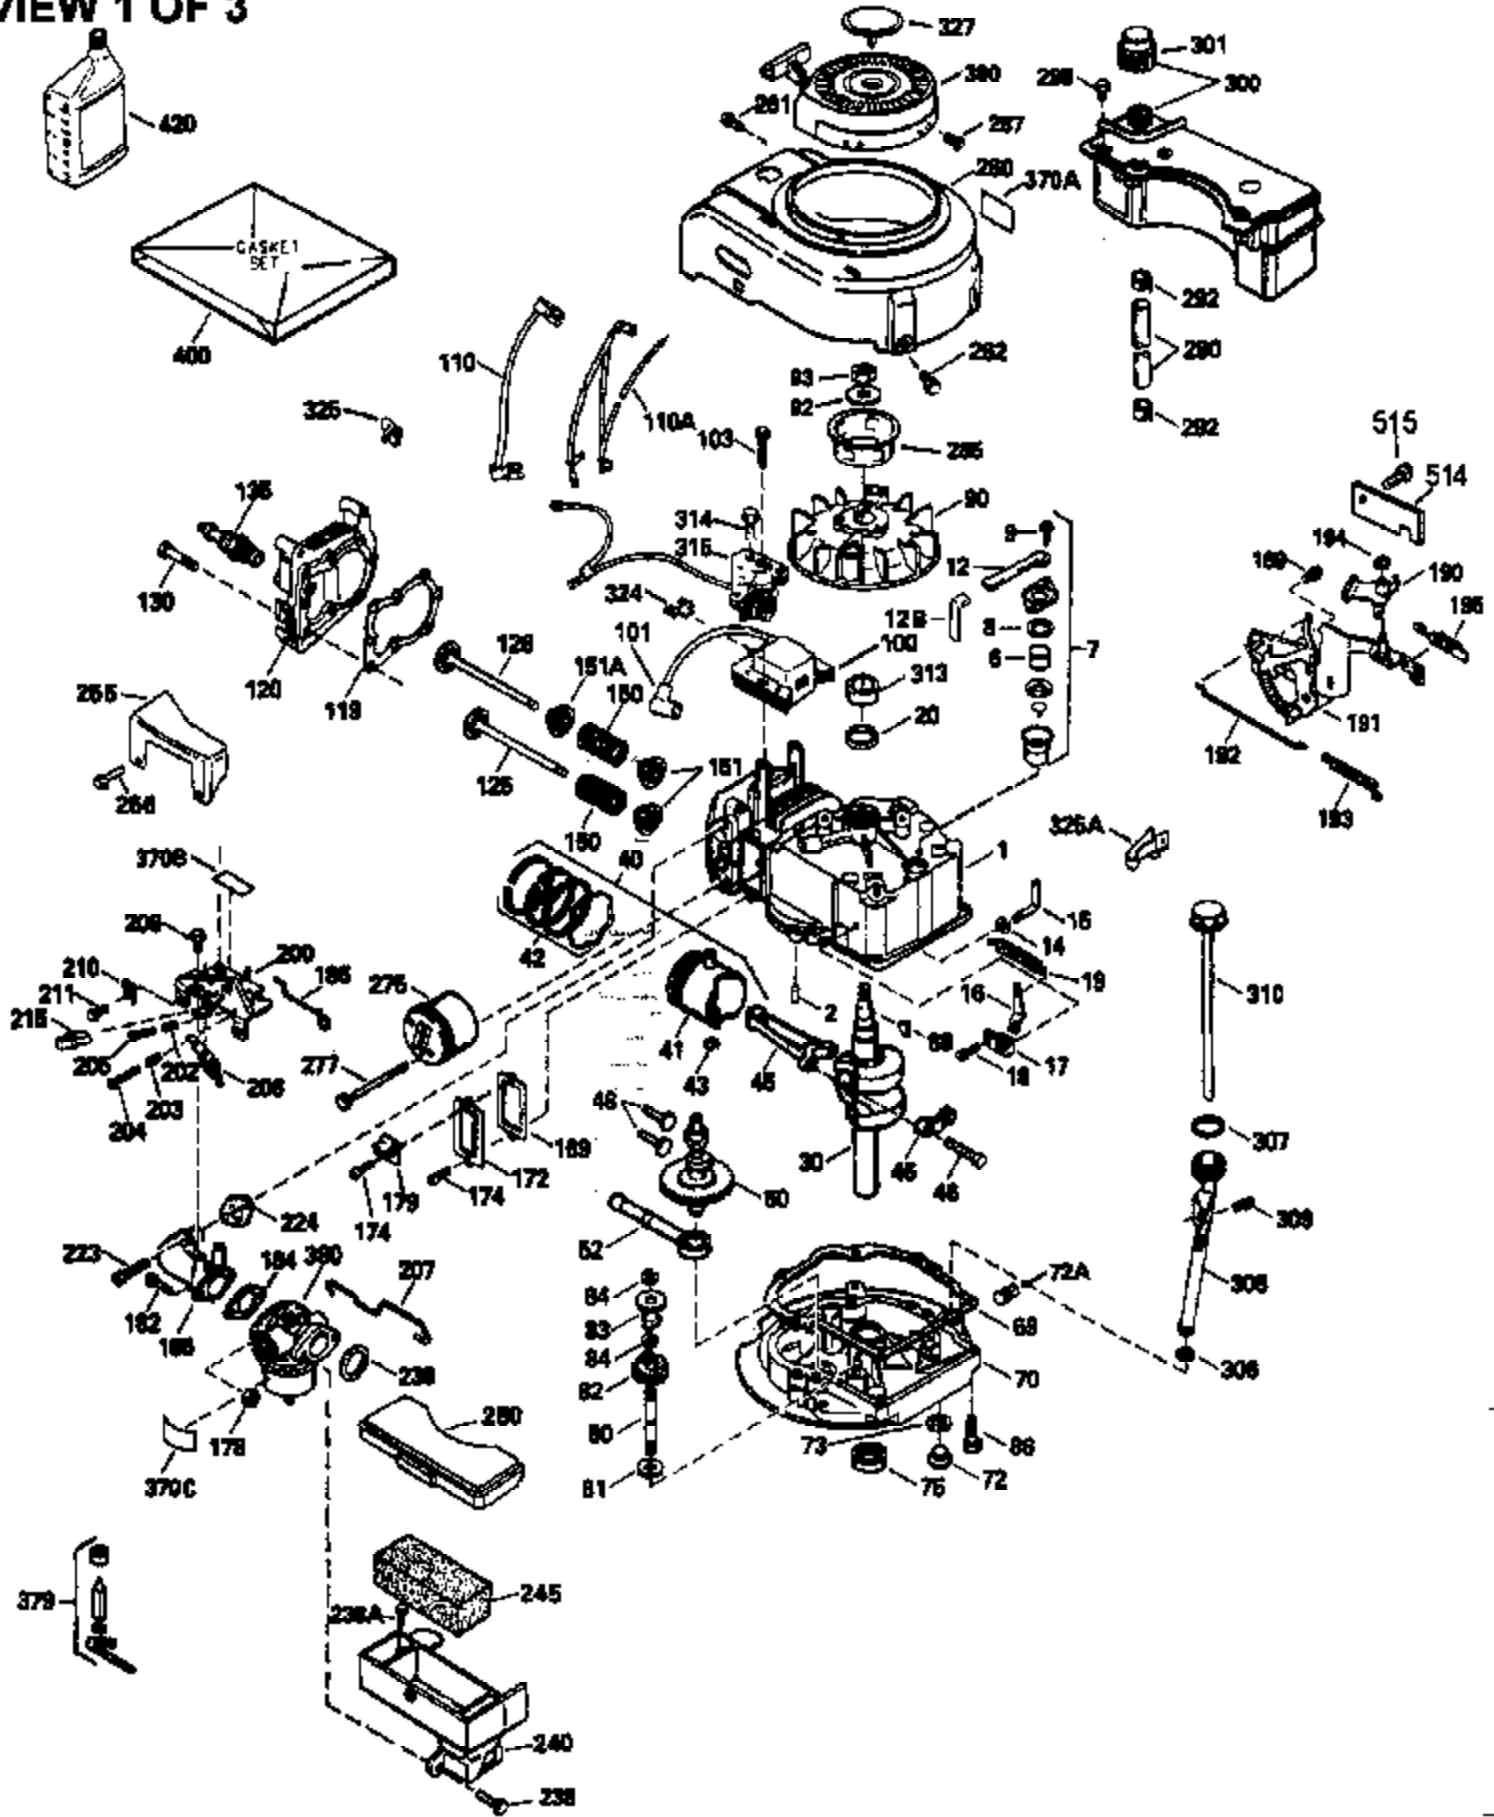

VIEW 1 OF 3

Ref #	Part Number	Qty	Description
1	33968B		Cylinder (Incl. 2 & 20) (2-13/16")
2	26727		Pin, Dowel
6	33734		Element, Breather
7	34214A		Breather Ass'y. (Incl. 6, 8, 9, 12 , & 12A)
8	33735		* Gasket, Breather
9	30200		Screw, 10-24 x 9/16"
12	33886		Tube, Breather
14	28277		Washer, Flat
15	31513		Rod, Governor
16	31383A		Lever, Governor
17	31335		Clamp, Governor lever
18	650548		Screw, 8-32 x 5/16"
19	31361		Spring, Extension
20	32600		Seal, Oil
30	34563A		Crankshaft
40	34535		Piston, Pin & Ring Set (Std.) (2-13/16")
40	34536		Piston, Pin & Ring Set (.010" OS)
40	34537		Piston, Pin & Ring Set (.020" OS)
41	33562B		Piston & Pin Ass'y.(Incl. 43)(Std.)(2 -13/16")
41	33563B		Piston & Pin Ass'y. (Incl. 43) (.010" OS)
41	33564B		Piston & Pin Ass'y. (Incl. 43) (.020" OS)
42	33567		Ring Set (Std.) (2-13/16" Bore)
42	33568		Ring Set (.010" OS)
42	33569		Ring Set (.020" OS)
43	20381		Ring, Piston pin retaining
45	32875		Rod Assy., Connecting (Incl. 46)
46	32610A		Bolt, Connecting rod
48	27241		Lifter, Valve
50	33533		Camshaft (MCR)
52	29914		Oil Pump Assy.
55A	33651		Shaft, P.T.O.
69	35261		* Gasket, Mounting flange
72	30572		Plug, Oil drain (Incl. 73)
73	28833		* Drain Plug Gasket (Not req. W/plastic plug)
75	26208		Seal, Oil
80	30574		Shaft, Governor
81	30590A		Washer, Flat
82	30591		Gear Assy., Governor (Incl. 81)
83	30588A		Spool, Governor
84	29193		Ring, Retaining
86	650488		Screw, 1/4-20 x 1-1/4"
89	611004		Flywheel Key
90	611046A		Flywheel
92	650815		Washer, Belleville
93	650816		Nut, Flywheel
100	34443A		Solid State Ignition
100	730207		Magneto-to-Solid State Conv. Kit (Includes solid state module, solid state flywheel key, and instructions.) (Use as required on external ignition engines only.)
101	610118		Cover, Spark plug (Use as required)
103	650814		Screw, Torx T-15, 10-24 x 1"
110	34961		Ground Wire
118	730194		Rope Guide Kit (Use as required)
119	33554A		* Gasket, Head
120	34342		Head, Cylinder
125	29314B		Intake Valve (Std.) (Incl. 151) (Conventional Ports)
125	29315C		Intake Valve (1/32" OS) (Incl. 151) (Conventional Ports)