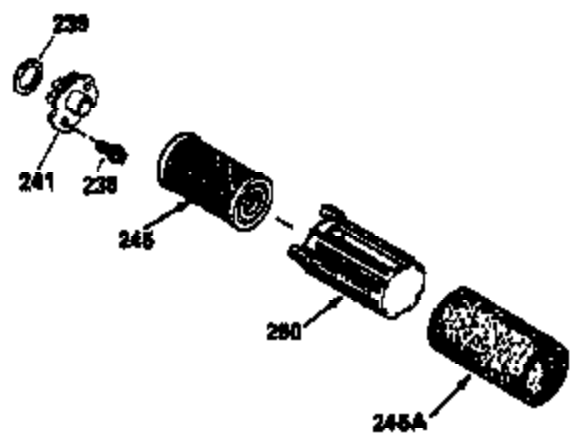

VIEW 3 OF 3

Ref #	Part Number	Qty	Description
19	31361		Spring, Extension
53	31745		Washer, Tang
55A	33651		Shaft, P.T.O.
56	31746		Gear, Worm, Left-hand helix
57	33537		Ring, Retaining
58	31744		Seal, Oil
59	31747		Washer, Flat
69	35261		* Gasket, Mounting flange
70A	33535B		Flange Ass'y (Incl. 58, 72,A, 73, 75 & 80)
87	650492		Screw, 1/4-20 x 2-1/4"
118	730194		Rope Guide Kit (Use as required)
182	6201		Screw, 1/4-28 x 7/8"
185	31384A		Pipe, Intake (Incl. 224)
186	34337		Link, Governor spring
206	610973		Terminal (Use as required)
209	30200		Screw, 10-24 x 9/16"
223	650451		Screw, 1/4-20 x 1"
238	650806		Screw, 10-32 x 5/8"
239	34338		* Gasket, Air cleaner
240	34858		Body, Air cleaner
246E	35435		Filter, Pre-air (Use as required)
246	34340		Element, Air cleaner
250	34341A		Cover, Air cleaner
274	26754A		* Gasket, Exhaust (Use as required)
275A	35603		Muffler (Incl. 277)
277A	30063		Screw, Torx T-30, 1/4-20 x 1/2" (Use as req.)
277	650795		Screw, 1/4-20 x 2-1/4" (Use as required)
277	650774		Screw, 1/4-20 x 2-3/8" (Use as required)
277	792005		Screw, 1/4-20 x 2-1/2" (Use as required)
286	35009		Screen, Starter cup
370J	34870		Decal, Instruction (Optional)
370H	34387		Decal, Instruction (Optional)
410	730574		Debris Screen Kit(Incl.370H,411-413)(Opt.)
411	35596		Screen, Debris (Optional)
412	35597		Bracket, Debris screen (Optional)
413	650910		Screw, 8-32 x 1/4 (Optional)
415	730162		Muffler Adapter Kit(Incl.274,277)(Use as req)
425	730571		Starter Muff Kit (Incl.370J,426,427)(Opt.)
426	32203		Starter Air Cleaner (Optional)
427	32204		Starter Air Cleaner Bracket (Optional)
436	611006		Stator Plate Ass'y.(Incl.377,378,437, 442-448)
437	30551		Spring, Breaker box cover
438	610947		Cover, Dust
439	610955		Gasket, Stator cover
440	30992		Cam, Breaker
442	610385		Washer
443	610408		Nut, 8-32
444	29181		Breaker Fastening Screw & Washer
445	610593		Condenser Fastening Screw
446	33356		Terminal, Ground