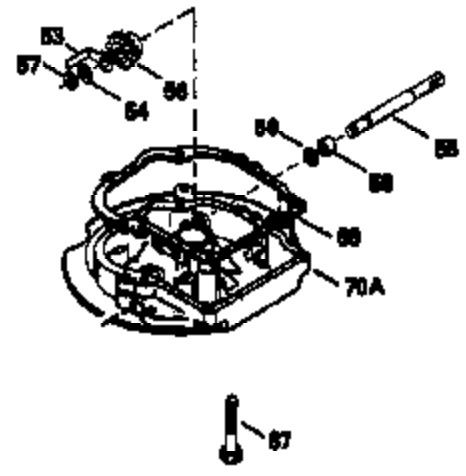

VIEW 3 OF 3

Ref #	Part Number	Qty	Description
19	31361		Spring, Extension
53	31745		Washer, Tang
55A	33651		Shaft, P.T.O.
56	31746		Gear, Worm, Left-hand helix
57	33537		Ring, Retaining
58	31744		Seal, Oil
59	31747		Washer, Flat
69	35261		* Gasket, Mounting flange
70A	33535B		Flange Ass'y (Incl. 58, 72,A, 73, 75 & 80)
87	650492		Screw, 1/4-20 x 2-1/4"
118	730194		Rope Guide Kit (Use as required)
182	6201		Screw, 1/4-28 x 7/8"
185	31384A		Pipe, Intake (Incl. 224)
186	34337		Link, Governor spring
206	610973		Terminal (Use as required)
209	30200		Screw, 10-24 x 9/16"
223	650451		Screw, 1/4-20 x 1"
238	650806		Screw, 10-32 x 5/8"
239	34338		* Gasket, Air cleaner
240	34858		Body, Air cleaner
246E	35435		Filter, Pre-air (Use as required)
246	34340		Element, Air cleaner
250	34341A		Cover, Air cleaner
274	26754A		* Gasket, Exhaust (Use as required)
275A	35603		Muffler (Incl. 277)
277A	30063		Screw, Torx T-30, 1/4-20 x 1/2" (Use as req.)
277	650795		Screw, 1/4-20 x 2-1/4" (Use as required)
277	650774		Screw, 1/4-20 x 2-3/8" (Use as required)
277	792005		Screw, 1/4-20 x 2-1/2" (Use as required)
286	35009		Screen, Starter cup
370J	34870		Decal, Instruction (Optional)
370H	34387		Decal, Instruction (Optional)
410	730574		Debris Screen Kit(Incl.370H,411-413)(Opt.)
411	35596		Screen, Debris (Optional)
412	35597		Bracket, Debris screen (Optional)
413	650910		Screw, 8-32 x 1/4 (Optional)
415	730162		Muffler Adapter Kit(Incl.274,277)(Use as req)
425	730571		Starter Muff Kit (Incl.370J,426,427)(Opt.)
426	32203		Starter Air Cleaner (Optional)
427	32204		Starter Air Cleaner Bracket (Optional)
436	611006		Stator Plate Ass'y.(Incl.377,378,437, 442-448)
437	30551		Spring, Breaker box cover
438	610947		Cover, Dust
439	610955		Gasket, Stator cover
440	30992		Cam, Breaker
442	610385		Washer
443	610408		Nut, 8-32
444	29181		Breaker Fastening Screw & Washer
445	610593		Condenser Fastening Screw
446	33356		Terminal, Ground