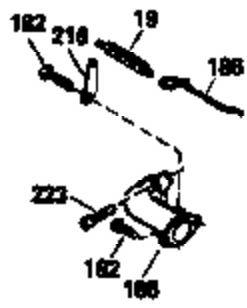

VIEW 3 OF 3

Ref #	Part Number	Qty	Description
19	31361		Spring, Extension
53	31745		Washer, Tang
55A	33651		Shaft, P.T.O.
56	31746		Gear, Worm, Left-hand helix
57	33537		Ring, Retaining
58	31744		Seal, Oil
59	31747		Washer, Flat
69	35261		* Gasket, Mounting flange
70A	33535B		Flange Ass'y (Incl. 58, 72,A, 73, 75 & 80)
87	650492		Screw, 1/4-20 x 2-1/4"
118	730194		Rope Guide Kit (Use as required)
182	6201		Screw, 1/4-28 x 7/8"
185	31384A		Pipe, Intake (Incl. 224)
186	34337		Link, Governor spring
206	610973		Terminal (Use as required)
209	30200		Screw, 10-24 x 9/16"
223	650451		Screw, 1/4-20 x 1"
238	650806		Screw, 10-32 x 5/8"
239	34338		* Gasket, Air cleaner
240	34858		Body, Air cleaner
246E	35435		Filter, Pre-air (Use as required)
246	34340		Element, Air cleaner
250	34341A		Cover, Air cleaner
274	26754A		* Gasket, Exhaust (Use as required)
275A	35603		Muffler (Incl. 277)
277A	30063		Screw, Torx T-30, 1/4-20 x 1/2" (Use as req.)
277	650795		Screw, 1/4-20 x 2-1/4" (Use as required)
277	650774		Screw, 1/4-20 x 2-3/8" (Use as required)
277	792005		Screw, 1/4-20 x 2-1/2" (Use as required)
286	35009		Screen, Starter cup
370J	34870		Decal, Instruction (Optional)
370H	34387		Decal, Instruction (Optional)
410	730574		Debris Screen Kit(Incl.370H,411-413)(Opt.)
411	35596		Screen, Debris (Optional)
412	35597		Bracket, Debris screen (Optional)
413	650910		Screw, 8-32 x 1/4 (Optional)
415	730162		Muffler Adapter Kit(Incl.274,277)(Use as req)
425	730571		Starter Muff Kit (Incl.370J,426,427)(Opt.)
426	32203		Starter Air Cleaner (Optional)
427	32204		Starter Air Cleaner Bracket (Optional)
436	611006		Stator Plate Ass'y.(Incl.377,378,437, 442-448)
437	30551		Spring, Breaker box cover
438	610947		Cover, Dust
439	610955		Gasket, Stator cover
440	30992		Cam, Breaker
442	610385		Washer
443	610408		Nut, 8-32
444	29181		Breaker Fastening Screw & Washer
445	610593		Condenser Fastening Screw
446	33356		Terminal, Ground