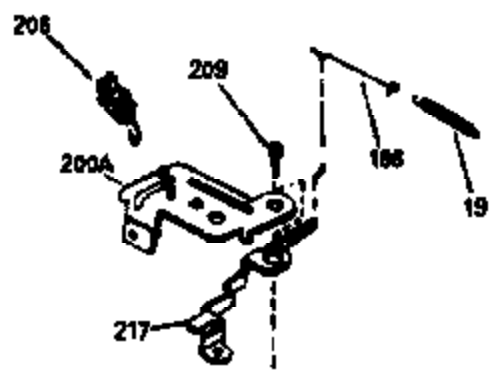

VIEW 3 OF 3

Ref #	Part Number	Qty	Description
19	31361		Spring, Extension
53	31745		Washer, Tang
55A	33651		Shaft, P.T.O.
56	31746		Gear, Worm, Left-hand helix
57	33537		Ring, Retaining
58	31744		Seal, Oil
59	31747		Washer, Flat
69	35261		* Gasket, Mounting flange
70A	33535B		Flange Ass'y (Incl. 58, 72,A, 73, 75 & 80)
87	650492		Screw, 1/4-20 x 2-1/4"
118	730194		Rope Guide Kit (Use as required)
182	6201		Screw, 1/4-28 x 7/8"
185	31384A		Pipe, Intake (Incl. 224)
186	34337		Link, Governor spring
206	610973		Terminal (Use as required)
209	30200		Screw, 10-24 x 9/16"
223	650451		Screw, 1/4-20 x 1"
238	650806		Screw, 10-32 x 5/8"
239	34338		* Gasket, Air cleaner
240	34858		Body, Air cleaner
246E	35435		Filter, Pre-air (Use as required)
246	34340		Element, Air cleaner
250	34341A		Cover, Air cleaner
274	26754A		* Gasket, Exhaust (Use as required)
275A	35603		Muffler (Incl. 277)
277A	30063		Screw, Torx T-30, 1/4-20 x 1/2" (Use as req.)
277	650795		Screw, 1/4-20 x 2-1/4" (Use as required)
277	650774		Screw, 1/4-20 x 2-3/8" (Use as required)
277	792005		Screw, 1/4-20 x 2-1/2" (Use as required)
286	35009		Screen, Starter cup
370J	34870		Decal, Instruction (Optional)
370H	34387		Decal, Instruction (Optional)
410	730574		Debris Screen Kit(Incl.370H,411-413)(Opt.)
411	35596		Screen, Debris (Optional)
412	35597		Bracket, Debris screen (Optional)
413	650910		Screw, 8-32 x 1/4 (Optional)
415	730162		Muffler Adapter Kit(Incl.274,277)(Use as req)
425	730571		Starter Muff Kit (Incl.370J,426,427)(Opt.)
426	32203		Starter Air Cleaner (Optional)
427	32204		Starter Air Cleaner Bracket (Optional)
436	611006		Stator Plate Ass'y.(Incl.377,378,437, 442-448)
437	30551		Spring, Breaker box cover
438	610947		Cover, Dust
439	610955		Gasket, Stator cover
440	30992		Cam, Breaker
442	610385		Washer
443	610408		Nut, 8-32
444	29181		Breaker Fastening Screw & Washer
445	610593		Condenser Fastening Screw
446	33356		Terminal, Ground