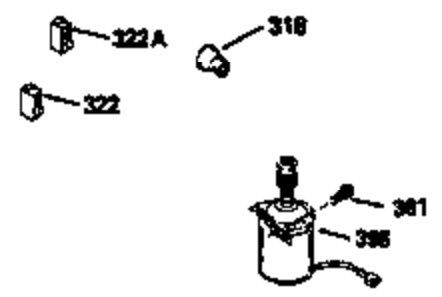

VIEW 3 OF 3

Ref #	Part Number	Qty	Description
19	31361		Spring, Extension
53	31745		Washer, Tang
55A	33651		Shaft, P.T.O.
56	31746		Gear, Worm, Left-hand helix
57	33537		Ring, Retaining
58	31744		Seal, Oil
59	31747		Washer, Flat
69	35261		* Gasket, Mounting flange
70A	33535B		Flange Ass'y (Incl. 58, 72,A, 73, 75 & 80)
87	650492		Screw, 1/4-20 x 2-1/4"
118	730194		Rope Guide Kit (Use as required)
182	6201		Screw, 1/4-28 x 7/8"
185	31384A		Pipe, Intake (Incl. 224)
186	34337		Link, Governor spring
206	610973		Terminal (Use as required)
209	30200		Screw, 10-24 x 9/16"
223	650451		Screw, 1/4-20 x 1"
238	650806		Screw, 10-32 x 5/8"
239	34338		* Gasket, Air cleaner
240	34858		Body, Air cleaner
246E	35435		Filter, Pre-air (Use as required)
246	34340		Element, Air cleaner
250	34341A		Cover, Air cleaner
274	26754A		* Gasket, Exhaust (Use as required)
275A	35603		Muffler (Incl. 277)
277A	30063		Screw, Torx T-30, 1/4-20 x 1/2" (Use as req.)
277	650795		Screw, 1/4-20 x 2-1/4" (Use as required)
277	650774		Screw, 1/4-20 x 2-3/8" (Use as required)
277	792005		Screw, 1/4-20 x 2-1/2" (Use as required)
286	35009		Screen, Starter cup
370J	34870		Decal, Instruction (Optional)
370H	34387		Decal, Instruction (Optional)
410	730574		Debris Screen Kit(Incl.370H,411-413)(Opt.)
411	35596		Screen, Debris (Optional)
412	35597		Bracket, Debris screen (Optional)
413	650910		Screw, 8-32 x 1/4 (Optional)
415	730162		Muffler Adapter Kit(Incl.274,277)(Use as req)
425	730571		Starter Muff Kit (Incl.370J,426,427)(Opt.)
426	32203		Starter Air Cleaner (Optional)
427	32204		Starter Air Cleaner Bracket (Optional)
436	611006		Stator Plate Ass'y.(Incl.377,378,437, 442-448)
437	30551		Spring, Breaker box cover
438	610947		Cover, Dust
439	610955		Gasket, Stator cover
440	30992		Cam, Breaker
442	610385		Washer
443	610408		Nut, 8-32
444	29181		Breaker Fastening Screw & Washer
445	610593		Condenser Fastening Screw
446	33356		Terminal, Ground