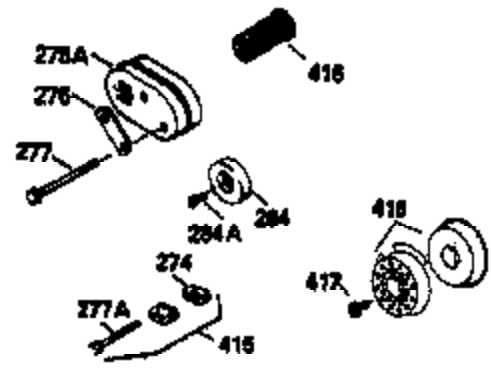

VIEW 3 OF 3

Ref #	Part Number	Qty	Description
19	31361		Spring, Extension
53	31745		Washer, Tang
55A	33651		Shaft, P.T.O.
56	31746		Gear, Worm, Left-hand helix
57	33537		Ring, Retaining
58	31744		Seal, Oil
59	31747		Washer, Flat
69	35261		* Gasket, Mounting flange
70A	33535B		Flange Ass'y (Incl. 58, 72,A, 73, 75 & 80)
87	650492		Screw, 1/4-20 x 2-1/4"
118	730194		Rope Guide Kit (Use as required)
182	6201		Screw, 1/4-28 x 7/8"
185	31384A		Pipe, Intake (Incl. 224)
186	34337		Link, Governor spring
206	610973		Terminal (Use as required)
209	30200		Screw, 10-24 x 9/16"
223	650451		Screw, 1/4-20 x 1"
238	650806		Screw, 10-32 x 5/8"
239	34338		* Gasket, Air cleaner
240	34858		Body, Air cleaner
246E	35435		Filter, Pre-air (Use as required)
246	34340		Element, Air cleaner
250	34341A		Cover, Air cleaner
274	26754A		* Gasket, Exhaust (Use as required)
275A	35603		Muffler (Incl. 277)
277A	30063		Screw, Torx T-30, 1/4-20 x 1/2" (Use as req.)
277	650795		Screw, 1/4-20 x 2-1/4" (Use as required)
277	650774		Screw, 1/4-20 x 2-3/8" (Use as required)
277	792005		Screw, 1/4-20 x 2-1/2" (Use as required)
286	35009		Screen, Starter cup
370J	34870		Decal, Instruction (Optional)
370H	34387		Decal, Instruction (Optional)
410	730574		Debris Screen Kit(Incl.370H,411-413)(Opt.)
411	35596		Screen, Debris (Optional)
412	35597		Bracket, Debris screen (Optional)
413	650910		Screw, 8-32 x 1/4 (Optional)
415	730162		Muffler Adapter Kit(Incl.274,277)(Use as req)
425	730571		Starter Muff Kit (Incl.370J,426,427)(Opt.)
426	32203		Starter Air Cleaner (Optional)
427	32204		Starter Air Cleaner Bracket (Optional)
436	611006		Stator Plate Ass'y.(Incl.377,378,437, 442-448)
437	30551		Spring, Breaker box cover
438	610947		Cover, Dust
439	610955		Gasket, Stator cover
440	30992		Cam, Breaker
442	610385		Washer
443	610408		Nut, 8-32
444	29181		Breaker Fastening Screw & Washer
445	610593		Condenser Fastening Screw
446	33356		Terminal, Ground