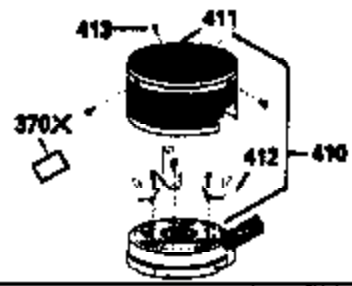

VIEW 3 OF 3

Ref #	Part Number	Qty	Description
19	31361		Spring, Extension
53	31745		Washer, Tang
55A	33651		Shaft, P.T.O.
56	31746		Gear, Worm, Left-hand helix
57	33537		Ring, Retaining
58	31744		Seal, Oil
59	31747		Washer, Flat
69	35261		* Gasket, Mounting flange
70A	33535B		Flange Ass'y (Incl. 58, 72,A, 73, 75 & 80)
87	650492		Screw, 1/4-20 x 2-1/4"
118	730194		Rope Guide Kit (Use as required)
182	6201		Screw, 1/4-28 x 7/8"
185	31384A		Pipe, Intake (Incl. 224)
186	34337		Link, Governor spring
206	610973		Terminal (Use as required)
209	30200		Screw, 10-24 x 9/16"
223	650451		Screw, 1/4-20 x 1"
238	650806		Screw, 10-32 x 5/8"
239	34338		* Gasket, Air cleaner
240	34858		Body, Air cleaner
246E	35435		Filter, Pre-air (Use as required)
246	34340		Element, Air cleaner
250	34341A		Cover, Air cleaner
274	26754A		* Gasket, Exhaust (Use as required)
275A	35603		Muffler (Incl. 277)
277A	30063		Screw, Torx T-30, 1/4-20 x 1/2" (Use as req.)
277	650795		Screw, 1/4-20 x 2-1/4" (Use as required)
277	650774		Screw, 1/4-20 x 2-3/8" (Use as required)
277	792005		Screw, 1/4-20 x 2-1/2" (Use as required)
286	35009		Screen, Starter cup
370J	34870		Decal, Instruction (Optional)
370H	34387		Decal, Instruction (Optional)
410	730574		Debris Screen Kit(Incl.370H,411-413)(Opt.)
411	35596		Screen, Debris (Optional)
412	35597		Bracket, Debris screen (Optional)
413	650910		Screw, 8-32 x 1/4 (Optional)
415	730162		Muffler Adapter Kit(Incl.274,277)(Use as req)
425	730571		Starter Muff Kit (Incl.370J,426,427)(Opt.)
426	32203		Starter Air Cleaner (Optional)
427	32204		Starter Air Cleaner Bracket (Optional)
436	611006		Stator Plate Ass'y.(Incl.377,378,437, 442-448)
437	30551		Spring, Breaker box cover
438	610947		Cover, Dust
439	610955		Gasket, Stator cover
440	30992		Cam, Breaker
442	610385		Washer
443	610408		Nut, 8-32
444	29181		Breaker Fastening Screw & Washer
445	610593		Condenser Fastening Screw
446	33356		Terminal, Ground