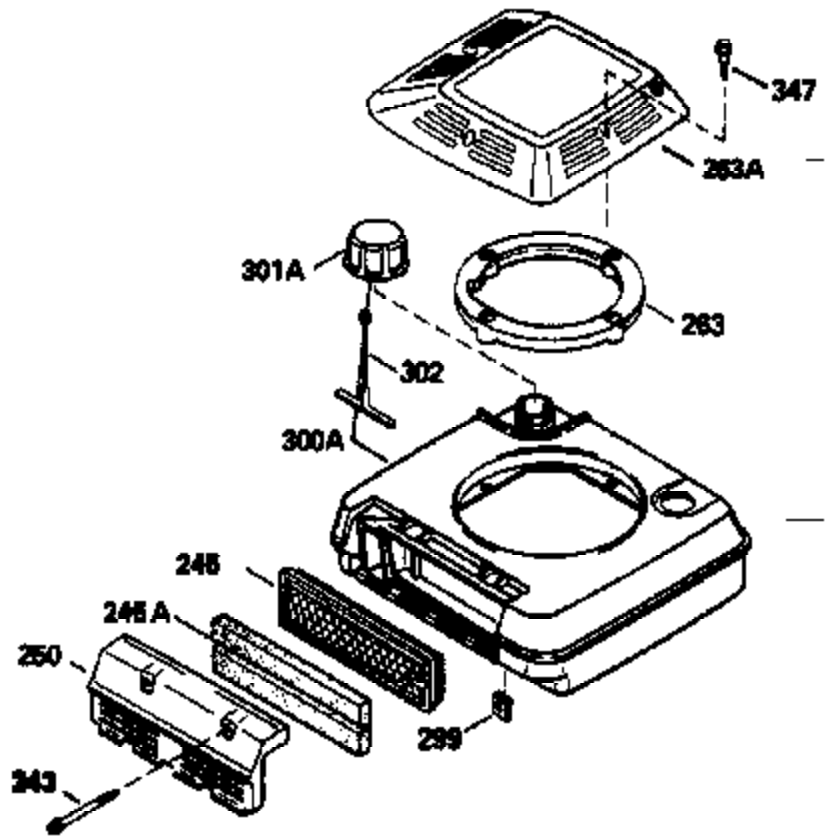

VIEW 2 OF 3

Ref #	Part Number	Qty	Description
55A	33651		Shaft, P.T.O.
118	730194		Rope Guide Kit (Use as required)
238	650806		Screw, 10-32 x 5/8"
239	34338		* Gasket, Air cleaner
246	34340		Element, Air cleaner
246E	35435		Filter, Pre-air (Use as required)
250	34341A		Cover, Air cleaner
260A	34936		Housing, Blower
286	35009		Screen, Starter cup
287A	650735		Screw, 10-24 x 3/8" (Use as required)
287A			Pop Rivet (3/16" Dia.) (Purchase locally)
300A	34476		Fuel Tank (Incl. 292 & 301)
370J	34870		Decal, Instruction (Optional)
370	550223		Decal, Name
370H	34387		Decal, Instruction (Optional)
425	730571		Starter Muff Kit (Incl.370J,426,427)(Opt.)
426	32203		Starter Air Cleaner (Optional)
427	32204		Starter Air Cleaner Bracket (Optional)
436	611006		Stator Plate Ass'y.(Incl.377,378,437, 442-448)
437	30551		Spring, Breaker box cover
438	610947		Cover, Dust
439	610955		Gasket, Stator cover
440	30992		Cam, Breaker
442	610385		Washer
443	610408		Nut, 8-32
444	29181		Breaker Fastening Screw & Washer
445	610593		Condenser Fastening Screw
446	33356		Terminal, Ground