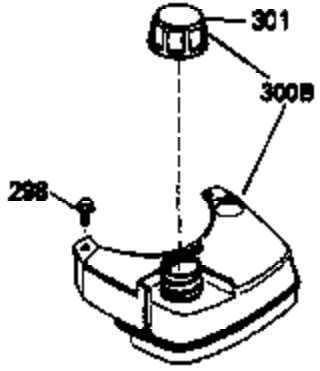

ILLUSTRATION SHOWS TYPICAL PARTS ONLY. ORDER BY PART NUMBER. PARTS NOT LISTED ARE SUPPLIED BY OEM.
VIEW 2 OF 3

Ref #	Part Number	Qty	Description
	RPMHigh		2900 to 3200
	RPMLow		2000 to 2300
92	650815	1	Belleville Washer
191	35015B	1	S.E. Brake Bracket (Incl. 195)
238	650806	2	Screw, 10-32 x 5/8"
245	34340	1	Air Cleaner Filter
287	650884	2	Screw, 8-32 x 1/2"
298	28763	3	Screw, 10-32 x 35/64"
301	33032	1	Fuel Cap
354	35025	1	Staple
357	34985	1	Starter Rope Retainer
370A	550223	1	Name Decal
370	34346	1	Lubrication Decal
390	590686	1	Rewind Starter