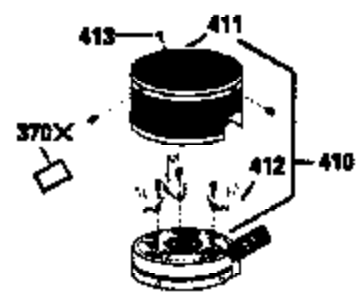

ILLUSTRATION SHOWS TYPICAL PARTS ONLY. ORDER BY PART NUMBER. PARTS NOT LISTED ARE SUPPLIED BY OEM.

VIEW 3 OF 3

Ref #	Part Number	Qty	Description
	RPMHigh		2900 to 3200
	RPMLow		2000 to 2300
19	31361	1	Extension Spring
69	35261	1	* Mounting Flange Gasket
92	650815	1	Belleville Washer
182	6201	2	Screw, 1/4-28 x 7/8"
185	31384A	1	Intake Pipe (Incl. 224)
186	34337	1	Governor Link
191	35015B	1	S.E. Brake Bracket (Incl. 195)
223	650451	2	Screw, 1/4-20 x 1"
238	650806	2	Screw, 10-32 x 5/8"
245	34340	1	Air Cleaner Filter
250	34341B	1	Air Cleaner Cover
276	33753	1	Locking Plate
277	650795	2	Screw, 1/4-20 x 2-1/4"
354	35025	1	Staple
357	34985	1	Starter Rope Retainer
370A	550223	1	Name Decal