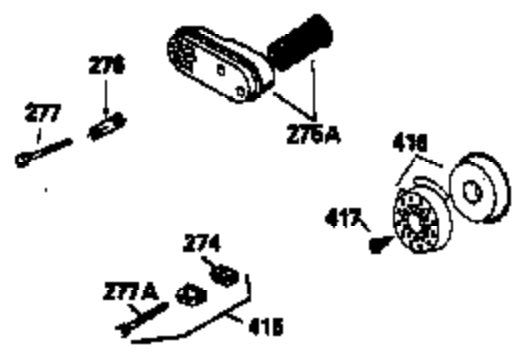

ILLUSTRATION SHOWS TYPICAL PARTS ONLY. ORDER BY PART NUMBER. PARTS NOT LISTED ARE SUPPLIED BY OEM.

VIEW 3 OF 3

Ref #	Part Number	Qty	Description
	RPMHigh		2900 to 3200
	RPMLow		2000 to 2300
19	31361	1	Extension Spring
69	35261	1	* Mounting Flange Gasket
92	650815	1	Belleville Washer
182	6201	2	Screw, 1/4-28 x 7/8"
185	31384A	1	Intake Pipe (Incl. 224)
186	34337	1	Governor Link
191	35015B	1	S.E. Brake Bracket (Incl. 195)
223	650451	2	Screw, 1/4-20 x 1"
238	650806	2	Screw, 10-32 x 5/8"
245	34340	1	Air Cleaner Filter
250	34341B	1	Air Cleaner Cover
276	33753	1	Locking Plate
277	650795	2	Screw, 1/4-20 x 2-1/4"
354	35025	1	Staple
357	34985	1	Starter Rope Retainer
370A	550223	1	Name Decal