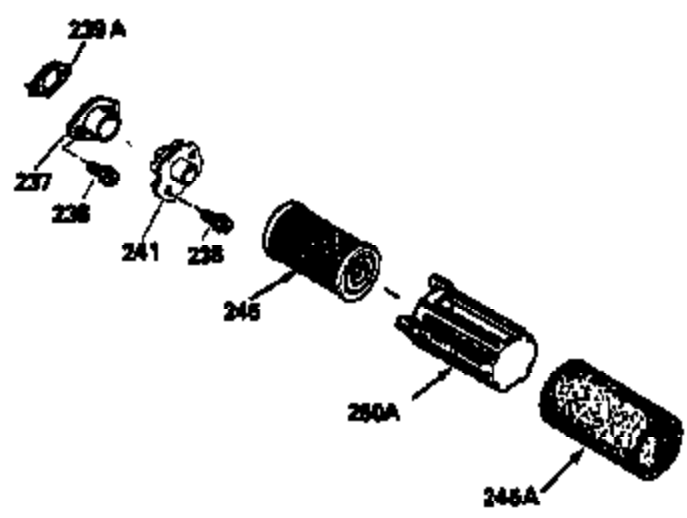

ILLUSTRATION SHOWS TYPICAL PARTS ONLY. ORDER BY PART NUMBER. PARTS NOT LISTED ARE SUPPLIED BY OEM.

VIEW 3 OF 3

Ref #	Part Number	Qty	Description
	RPMHigh		2900 to 3200
	RPMLow		2000 to 2300
19	31361	1	Extension Spring
69	35261	1	* Mounting Flange Gasket
92	650815	1	Belleville Washer
182	6201	2	Screw, 1/4-28 x 7/8"
185	31384A	1	Intake Pipe (Incl. 224)
186	34337	1	Governor Link
191	35015B	1	S.E. Brake Bracket (Incl. 195)
223	650451	2	Screw, 1/4-20 x 1"
238	650806	2	Screw, 10-32 x 5/8"
245	34340	1	Air Cleaner Filter
250	34341B	1	Air Cleaner Cover
276	33753	1	Locking Plate
277	650795	2	Screw, 1/4-20 x 2-1/4"
354	35025	1	Staple
357	34985	1	Starter Rope Retainer
370A	550223	1	Name Decal