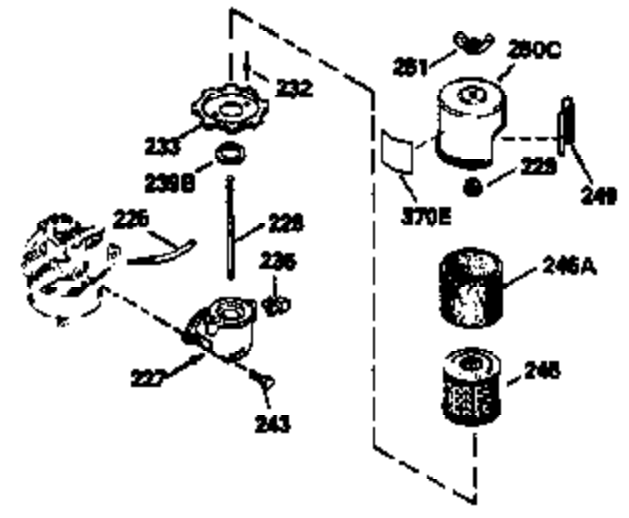

Ref #	Part Number	Qty	Description
400	35997	1	* Gasket Set (Incl. items marked PK i n notes) Incl. part #'s 26756 (1), 27234A (1), 33554A (1), 33735 (1), 34265 (1), 34338 (1), 34690A (1), 35261 (1)
420	730225	1	SAE 30 4-Cycle Engine Oil (Quart)

ILLUSTRATION SHOWS TYPICAL PARTS ONLY. ORDER BY PART NUMBER. PARTS NOT LISTED ARE SUPPLIED BY OEM.
VIEW 2 OF 3

Ref #	Part Number	Qty	Description
	RPMHigh		2900 to 3200
	RPMLow		2000 to 2300
92	650815	1	Belleville Washer
191	35015B	1	S.E. Brake Bracket (Incl. 195)
238	650806	2	Screw, 10-32 x 5/8"
245	34340	1	Air Cleaner Filter
287	650884	2	Screw, 8-32 x 1/2"
298	28763	3	Screw, 10-32 x 35/64"
301	33032	1	Fuel Cap
354	35025	1	Staple
357	34985	1	Starter Rope Retainer
370A	550223	1	Name Decal
370	34346	1	Lubrication Decal
390	590686	1	Rewind Starter

ILLUSTRATION SHOWS TYPICAL PARTS ONLY. ORDER BY PART NUMBER. PARTS NOT LISTED ARE SUPPLIED BY OEM.

VIEW 3 OF 3

Ref #	Part Number	Qty	Description
	RPMHigh		2900 to 3200
	RPMLow		2000 to 2300
19	31361	1	Extension Spring
69	35261	1	* Mounting Flange Gasket
92	650815	1	Belleville Washer
182	6201	2	Screw, 1/4-28 x 7/8"
185	31384A	1	Intake Pipe (Incl. 224)
186	34337	1	Governor Link
191	35015B	1	S.E. Brake Bracket (Incl. 195)
223	650451	2	Screw, 1/4-20 x 1"
238	650806	2	Screw, 10-32 x 5/8"
245	34340	1	Air Cleaner Filter
250	34341B	1	Air Cleaner Cover
276	33753	1	Locking Plate
277	650795	2	Screw, 1/4-20 x 2-1/4"
354	35025	1	Staple
357	34985	1	Starter Rope Retainer
370A	550223	1	Name Decal