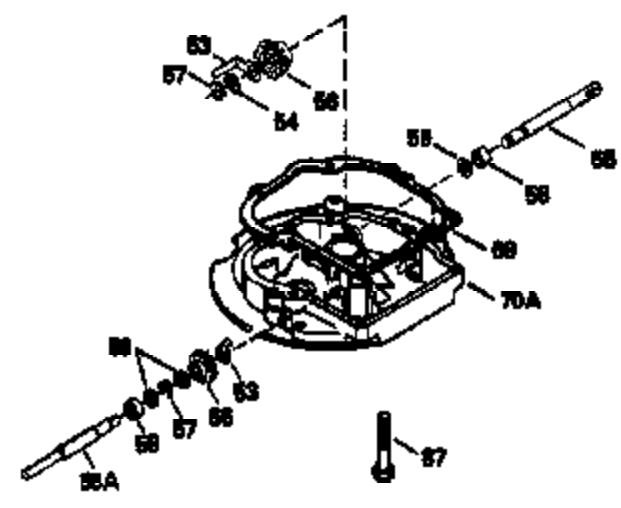

ILLUSTRATION SHOWS TYPICAL PARTS ONLY. ORDER BY PART NUMBER. PARTS NOT LISTED ARE SUPPLIED BY OEM.

VIEW 3 OF 3

Ref #	Part Number	Qty	Description
	RPMHigh		2900 to 3200
	RPMLow		2000 to 2300
19	31361	1	Extension Spring
69	35261	1	* Mounting Flange Gasket
92	650815	1	Belleville Washer
182	6201	2	Screw, 1/4-28 x 7/8"
185	31384A	1	Intake Pipe (Incl. 224)
186	34337	1	Governor Link
191	35015B	1	S.E. Brake Bracket (Incl. 195)
223	650451	2	Screw, 1/4-20 x 1"
238	650806	2	Screw, 10-32 x 5/8"
245	34340	1	Air Cleaner Filter
250	34341B	1	Air Cleaner Cover
276	33753	1	Locking Plate
277	650795	2	Screw, 1/4-20 x 2-1/4"
354	35025	1	Staple
357	34985	1	Starter Rope Retainer
370A	550223	1	Name Decal