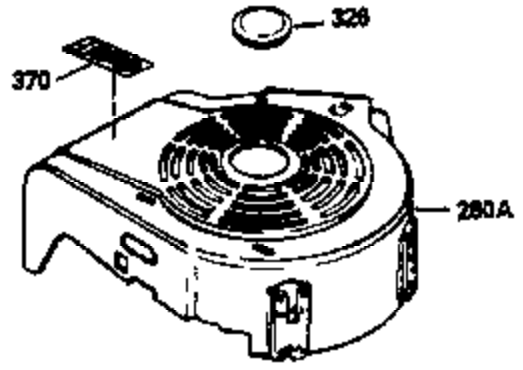

Ref #	Part Number	Qty	Description
151	31673		Cap, Lower valve spring
169	27234A		Gasket, Valve spring box cover
172	32755		Cover, Valve spring box
174	650128		Screw, 10-24 x 1/2"
178	29752		Nut & Lockwasher, 1/4-28
182	6201		Screw, 1/4-28 x 7/8"
184	26756		* Gasket, Carburetor
185	31384A		Pipe, Intake (Incl. 224)
186	34337		Link, Governor spring
200	33131A		Control Bracket (Incl. 202 thru 206)
202	33802		Spring, Compression
203	31342		Spring, Compression
204	650549		Screw, 5-40 x 7/16"
205	650777		Screw, 6-32 x 21/32"
206	610973		Terminal
207	34336		Link, Throttle
209	30200		Screw, 10-24 x 9/16"
210	27793		Clip, Conduit
211	28942		Screw, 10-32 x 3/8"
223	650451		Screw, 1/4-20 x 1"
224	34690A		* Gasket, Intake pipe
238	650806		Screw, 10-32 x 5/8"
239	34338		* Gasket, Air cleaner
240	34858		Body, Air cleaner
246	34340		Element, Air cleaner
246D	35435		Filter, Pre-Air (Optional)
260	35484		Housing, Blower
261	30200		Screw, 10-24 x 9/16"
262	650831		Screw, 1/4-20 x 15/32"
277	650795		Screw, 1/4-20 x 2-1/4" (Use as required)
285	35000		Hub, Starter
287	650884		Screw, 8-32 x 1/2"
290	34357		Fuel Line (Epichlorohydrin 6-3/4") (17 cm)
290	29774		Fuel Line(Braided 8-1/4")(21 cm)(Use as req.)
290	30705		Fuel Line (Braided 16") (40 cm) (Use as req.)
290	30962		Fuel Line (Braided 32") (81 cm) (Use as req.)
292	26460		Clamp, Fuel line
301	33032		Fuel Cap (Use as required)
305	35577		Tube, Oil fill
306	34265		Gasket, Oil fill tube
307	35499		"O" Ring
309	650562		Screw, 10-32 x 1/2"
310	35578		Dipstick
313	34080		Spacer, Flywheel key
327	35392		Plug, Starter
370A	34346		Decal, Instruction
370	550223		Decal, Name
370G	34387		Decal, Instruction (Optional)
379	631021		Inlet Needle, Seat & Clip Ass'y.
380	632099		Carburetor (Incl. 184) (Refer to Division 5, Section A, page A2-6 or Fiche 8A, Grid E-9for breakdown)
390	590635		Rewind Starter (Refer to Division 5, SectionC, page 34 or Fiche 8A, Grid G-5 for breakdown)
400	33740D		* Gasket Set (Incl. items marked *)
420	730225		SAE 30, 4-Cycle Engine Oil (Quart)

ILLUSTRATION SHOWS TYPICAL PARTS ONLY. ORDER BY PART NUMBER. PARTS NOT LISTED ARE SUPPLIED BY OEM.
VIEW 2 OF 3