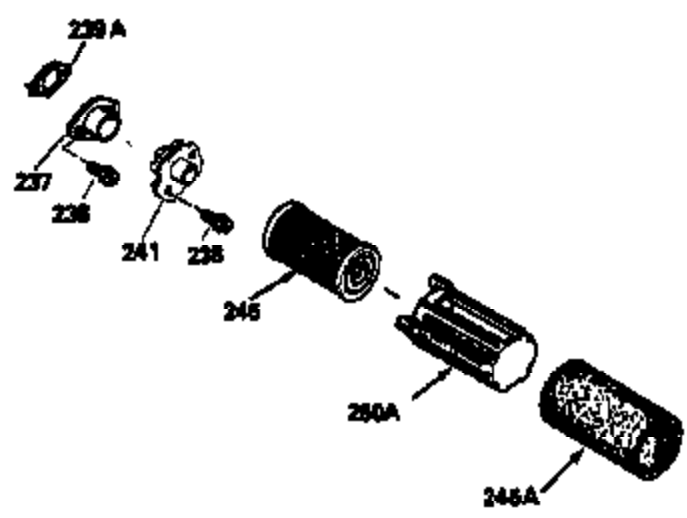

ILLUSTRATION SHOWS TYPICAL PARTS ONLY. ORDER BY PART NUMBER. PARTS NOT LISTED ARE SUPPLIED BY OEM.

VIEW 3 OF 3

Ref #	Part Number	Qty	Description
	RPMHigh		3100 to 3400
	RPMLow		2000 to 2300
19	31361	1	Extension Spring
69	35261	1	* Mounting Flange Gasket
92	650815	1	Belleville Washer
182	6201	2	Screw, 1/4-28 x 7/8"
185	31384A	1	Intake Pipe (Incl. 224)
186	34337	1	Governor Link
223	650451	2	Screw, 1/4-20 x 1"
238	650806	2	Screw, 10-32 x 5/8"
245	34340	1	Air Cleaner Filter
250	34341B	1	Air Cleaner Cover
276	33753	1	Locking Plate
277	650795	2	Screw, 1/4-20 x 2-1/4"
370A	550223	1	Name Decal