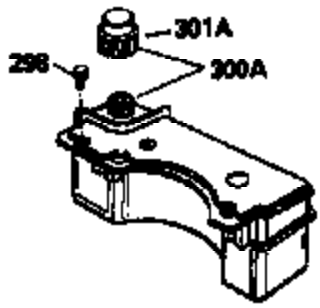

ILLUSTRATION SHOWS TYPICAL PARTS ONLY. ORDER BY PART NUMBER. PARTS NOT LISTED ARE SUPPLIED BY OEM.
VIEW 2 OF 3

Ref #	Part Number	Qty	Description
	RPMHigh		3100 to 3400
	RPMLow		2000 to 2300
92	650815	1	Belleville Washer
238	650806	2	Screw, 10-32 x 5/8"
245	34340	1	Air Cleaner Filter
287	650884	2	Screw, 8-32 x 1/2"
298	28763	3	Screw, 10-32 x 35/64"
301	33032	1	Fuel Cap
370A	550223	1	Name Decal
370	34346	1	Lubrication Decal
390	590688	1	Rewind Starter