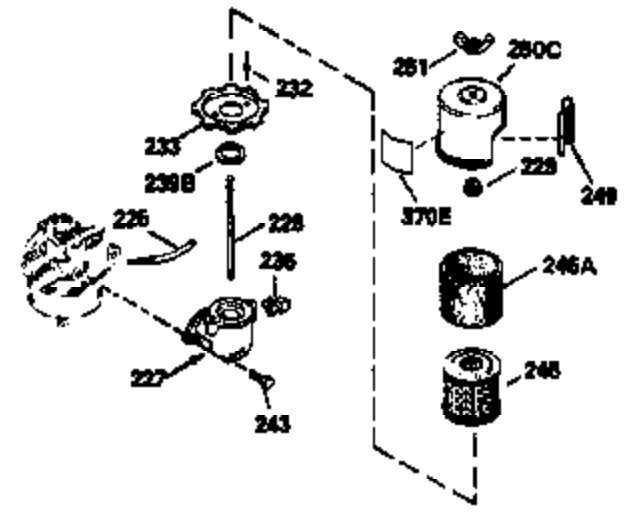

ILLUSTRATION SHOWS TYPICAL PARTS ONLY. ORDER BY PART NUMBER. PARTS NOT LISTED ARE SUPPLIED BY OEM.

VIEW 3 OF 3

Ref #	Part Number	Qty	Description
	RPMHigh		3100 to 3400
	RPMLow		2000 to 2300
19	31361	1	Extension Spring
69	35261	1	* Mounting Flange Gasket
92	650815	1	Belleville Washer
182	6201	2	Screw, 1/4-28 x 7/8"
185	31384A	1	Intake Pipe (Incl. 224)
186	34337	1	Governor Link
223	650451	2	Screw, 1/4-20 x 1"
238	650806	2	Screw, 10-32 x 5/8"
245	34340	1	Air Cleaner Filter
250	34341B	1	Air Cleaner Cover
276	33753	1	Locking Plate
277	650795	2	Screw, 1/4-20 x 2-1/4"
370A	550223	1	Name Decal