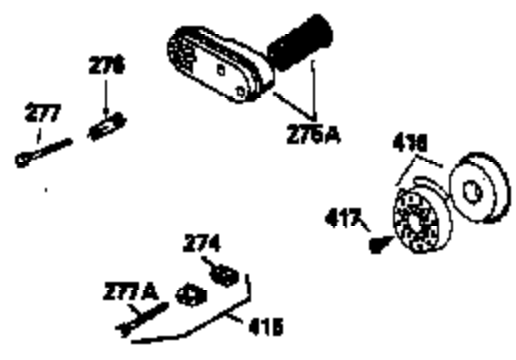

ILLUSTRATION SHOWS TYPICAL PARTS ONLY. ORDER BY PART NUMBER. PARTS NOT LISTED ARE SUPPLIED BY OEM.

VIEW 3 OF 3

Ref #	Part Number	Qty	Description
	RPMHigh		3100 to 3400
	RPMLow		2000 to 2300
19	31361	1	Extension Spring
69	35261	1	* Mounting Flange Gasket
92	650815	1	Belleville Washer
182	6201	2	Screw, 1/4-28 x 7/8"
185	31384A	1	Intake Pipe (Incl. 224)
186	34337	1	Governor Link
223	650451	2	Screw, 1/4-20 x 1"
238	650806	2	Screw, 10-32 x 5/8"
245	34340	1	Air Cleaner Filter
250	34341B	1	Air Cleaner Cover
276	33753	1	Locking Plate
277	650795	2	Screw, 1/4-20 x 2-1/4"
370A	550223	1	Name Decal