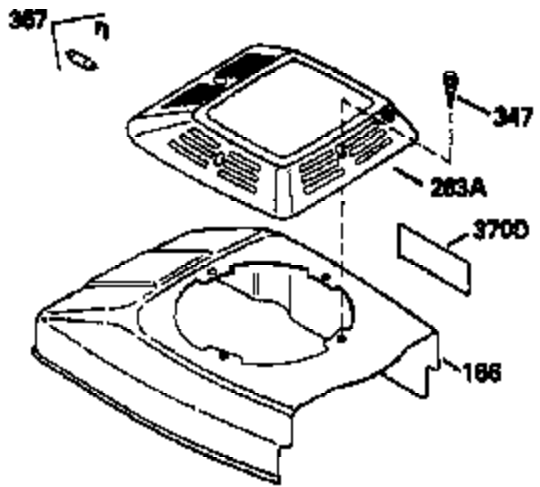

ILLUSTRATION SHOWS TYPICAL PARTS ONLY. ORDER BY PART NUMBER. PARTS NOT LISTED ARE SUPPLIED BY OEM.
VIEW 2 OF 3

Ref #	Part Number	Qty	Description
	RPMHigh		3100 to 3400
	RPMLow		2000 to 2300
92	650815	1	Belleville Washer
238	650806	2	Screw, 10-32 x 5/8"
245	34340	1	Air Cleaner Filter
287	650884	2	Screw, 8-32 x 1/2"
298	28763	3	Screw, 10-32 x 35/64"
301	33032	1	Fuel Cap
370A	550223	1	Name Decal
370	34346	1	Lubrication Decal
390	590688	1	Rewind Starter