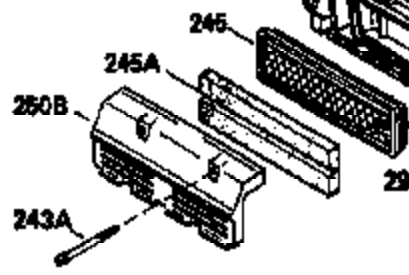

ILLUSTRATION SHOWS TYPICAL PARTS ONLY. ORDER BY PART NUMBER. PARTS NOT LISTED ARE SUPPLIED BY OEM.
VIEW 2 OF 3

Ref #	Part Number	Qty	Description
	RPMHigh		3100 to 3400
	RPMLow		2000 to 2300
92	650815	1	Belleville Washer
238	650806	2	Screw, 10-32 x 5/8"
245	34340	1	Air Cleaner Filter
287	650884	2	Screw, 8-32 x 1/2"
298	28763	3	Screw, 10-32 x 35/64"
301	33032	1	Fuel Cap
370A	550223	1	Name Decal
370	34346	1	Lubrication Decal
390	590688	1	Rewind Starter