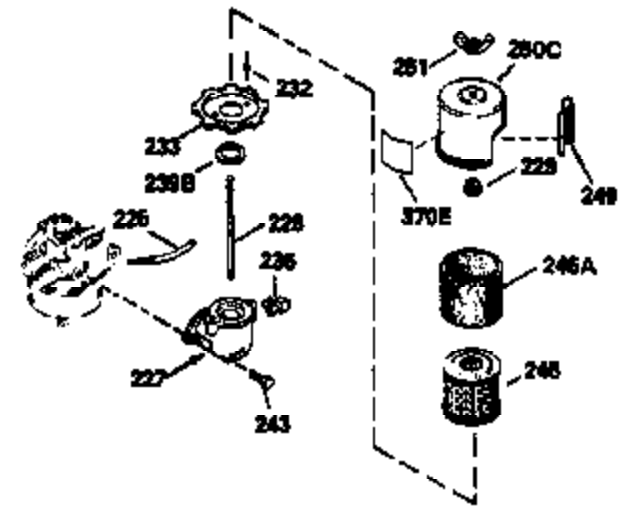

ILLUSTRATION SHOWS TYPICAL PARTS ONLY. ORDER BY PART NUMBER. PARTS NOT LISTED ARE SUPPLIED BY OEM.

VIEW 3 OF 3

Ref #	Part Number	Qty	Description
	RPMHigh		3100 to 3400
	RPMLow		2000 to 2300
19	31361	1	Extension Spring
69	35261	1	* Mounting Flange Gasket
92	650815	1	Belleville Washer
182	6201	2	Screw, 1/4-28 x 7/8"
185	31384A	1	Intake Pipe (Incl. 224)
186	34337	1	Governor Link
223	650451	2	Screw, 1/4-20 x 1"
238	650806	2	Screw, 10-32 x 5/8"
245	34340	1	Air Cleaner Filter
250	34341B	1	Air Cleaner Cover
276	33753	1	Locking Plate
277	650795	2	Screw, 1/4-20 x 2-1/4"
370A	36260	1	Primer Decal