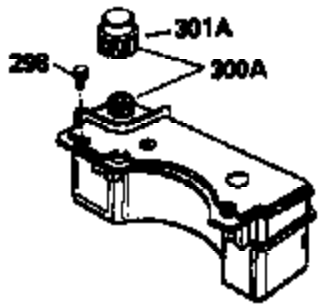

ILLUSTRATION SHOWS TYPICAL PARTS ONLY. ORDER BY PART NUMBER. PARTS NOT LISTED ARE SUPPLIED BY OEM.
VIEW 2 OF 3

Ref #	Part Number	Qty	Description
	RPMHigh		3100 to 3400
	RPMLow		2000 to 2300
92	650815	1	Belleville Washer
238	650806	2	Screw, 10-32 x 5/8"
245	34340	1	Air Cleaner Filter
287	650926	2	Screw, 8-32 x 21/64"
298	28763	3	Screw, 10-32 x 35/64"
301	33032	1	Fuel Cap
370	36261	1	Instruction Decal
370A	36260	1	Primer Decal
390	590688	1	Rewind Starter