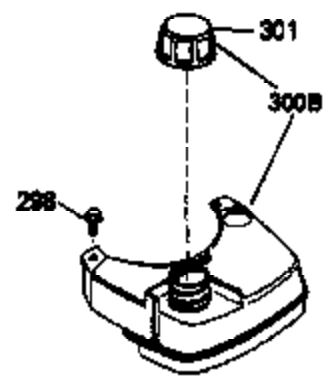

ILLUSTRATION SHOWS TYPICAL PARTS ONLY. ORDER BY PART NUMBER. PARTS NOT LISTED ARE SUPPLIED BY OEM.
VIEW 2 OF 3

Ref #	Part Number	Qty	Description
	RPMHigh		3100 to 3400
	RPMLow		2000 to 2300
92	650815	1	Belleville Washer
238	650806	2	Screw, 10-32 x 5/8"
245	34340	1	Air Cleaner Filter
287	650926	2	Screw, 8-32 x 21/64"
298	28763	3	Screw, 10-32 x 35/64"
301	33032	1	Fuel Cap
370	36261	1	Instruction Decal
370A	36260	1	Primer Decal
390	590688	1	Rewind Starter