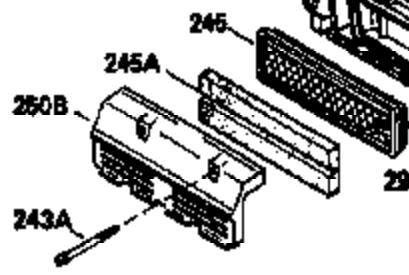

ILLUSTRATION SHOWS TYPICAL PARTS ONLY. ORDER BY PART NUMBER. PARTS NOT LISTED ARE SUPPLIED BY OEM.
VIEW 2 OF 3

Ref #	Part Number	Qty	Description
	RPMHigh		3100 to 3400
	RPMLow		2000 to 2300
92	650815	1	Belleville Washer
238	650806	2	Screw, 10-32 x 5/8"
245	34340	1	Air Cleaner Filter
287	650926	2	Screw, 8-32 x 21/64"
298	28763	3	Screw, 10-32 x 35/64"
301	33032	1	Fuel Cap
370	36261	1	Instruction Decal
370A	36260	1	Primer Decal
390	590688	1	Rewind Starter