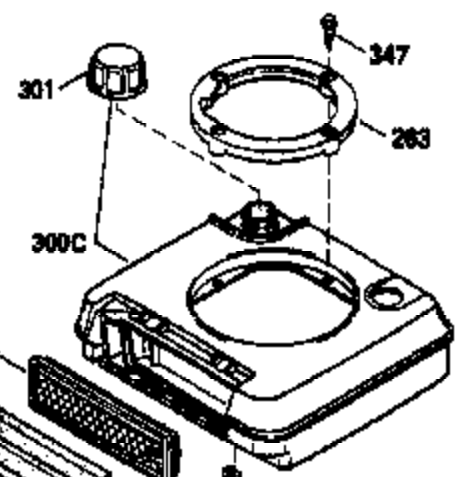

ILLUSTRATION SHOWS TYPICAL PARTS ONLY. ORDER BY PART NUMBER. PARTS NOT LISTED ARE SUPPLIED BY OEM.
VIEW 2 OF 3

Ref #	Part Number	Qty	Description
	RPMHigh		3100 to 3400
	RPMLow		2000 to 2300
92	650815	1	Belleville Washer
238	650806	2	Screw, 10-32 x 5/8"
245	34340	1	Air Cleaner Filter
287	650926	2	Screw, 8-32 x 21/64"
298	28763	3	Screw, 10-32 x 35/64"
301	33032	1	Fuel Cap
370	36261	1	Instruction Decal
370A	36260	1	Primer Decal
390	590688	1	Rewind Starter