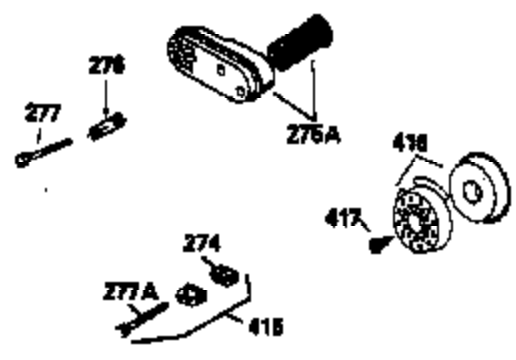

ILLUSTRATION SHOWS TYPICAL PARTS ONLY. ORDER BY PART NUMBER. PARTS NOT LISTED ARE SUPPLIED BY OEM.

VIEW 3 OF 3

Ref #	Part Number	Qty	Description
	RPMHigh		3100 to 3400
	RPMLow		2000 to 2300
19	31361	1	Extension Spring
69	35261	1	* Mounting Flange Gasket
92	650815	1	Belleville Washer
182	6201	2	Screw, 1/4-28 x 7/8"
185	31384A	1	Intake Pipe (Incl. 224)
186	34337	1	Governor Link
223	650451	2	Screw, 1/4-20 x 1"
238	650806	2	Screw, 10-32 x 5/8"
245	34340	1	Air Cleaner Filter
250	34341B	1	Air Cleaner Cover
276	33753	1	Locking Plate
277	650795	2	Screw, 1/4-20 x 2-1/4"
370A	36260	1	Primer Decal