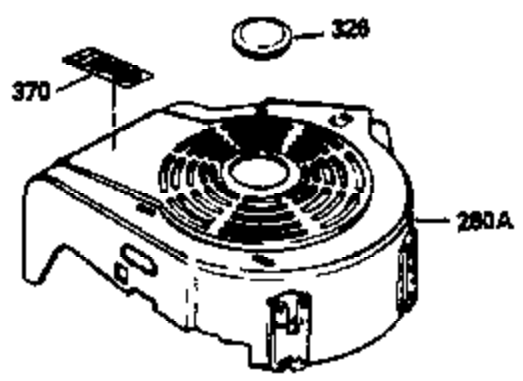

ILLUSTRATION SHOWS TYPICAL PARTS ONLY. ORDER BY PART NUMBER. PARTS NOT LISTED ARE SUPPLIED BY OEM.
VIEW 2 OF 3

Ref #	Part Number	Qty	Description
	RPMHigh		3100 to 3400
	RPMLow		2000 to 2300
92	650815	1	Belleville Washer
238	650806	2	Screw, 10-32 x 5/8"
245	34340	1	Air Cleaner Filter
287	650926	2	Screw, 8-32 x 21/64"
298	28763	3	Screw, 10-32 x 35/64"
301	33032	1	Fuel Cap
370	36261	1	Instruction Decal
370A	36260	1	Primer Decal
390	590688	1	Rewind Starter