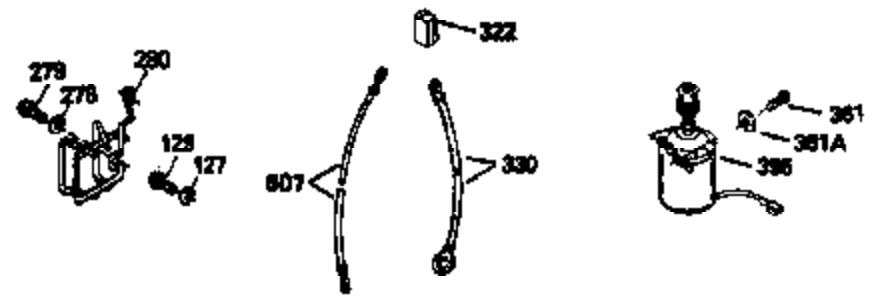

ILLUSTRATION SHOWS TYPICAL PARTS ONLY. ORDER BY PART NUMBER. PARTS NOT LISTED ARE SUPPLIED BY OEM.

VIEW 3 OF 3

Ref #	Part Number	Qty	Description
	RPMHigh		3100 to 3400
	RPMLow		2000 to 2300
19	31361	1	Extension Spring
69	35261	1	* Mounting Flange Gasket
92	650815	1	Belleville Washer
182	6201	2	Screw, 1/4-28 x 7/8"
185	31384A	1	Intake Pipe (Incl. 224)
186	34337	1	Governor Link
223	650451	2	Screw, 1/4-20 x 1"
238	650806	2	Screw, 10-32 x 5/8"
245	34340	1	Air Cleaner Filter
250	34341B	1	Air Cleaner Cover
276	33753	1	Locking Plate
277	650795	2	Screw, 1/4-20 x 2-1/4"
370A	36260	1	Primer Decal